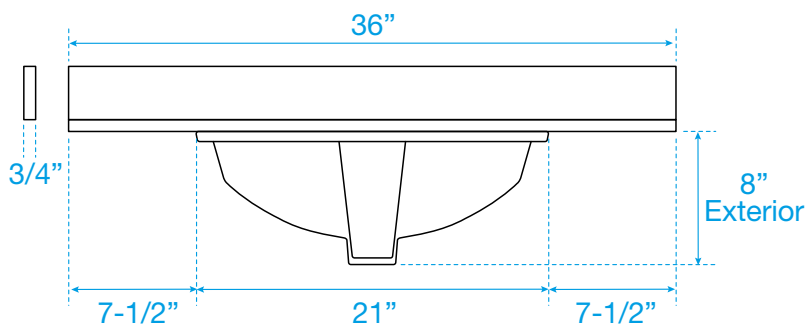

WYNDHAM COLLECTION

TOP VIEW OF VANITY CABINET

*Note: All Measurements are $\pm 1/4$ "

WC-2020-36-SGL
Quartz

WYNDHAM COLLECTION

Note: Side splash is reversible. All measurements are $\pm 1/4\text{'}$.

WC-QC3-36-SGL-TOP