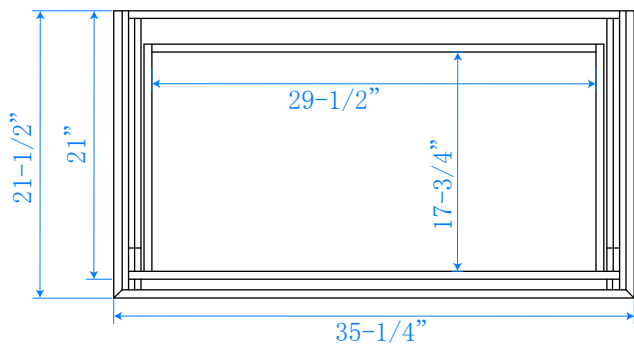

WYNDHAM COLLECTION

TOP VIEW OF VANITY CABINET

*Note: All Measurements are $\pm 1/4$ "

WC-2020-36-SGL
Quartz

WYNDHAM COLLECTION

Note: Side splash is reversible. All measurements are $\pm 1/4\text{'}$.

WC-QC3-36-SGL-TOP