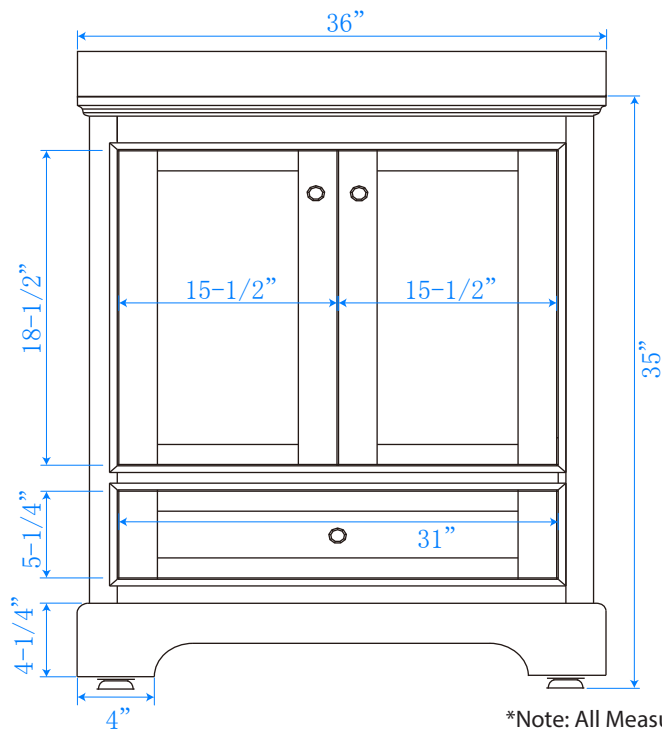

WYNDHAM COLLECTION

TOP VIEW OF VANITY CABINET

*Note: All Measurements are $\pm 1/4$ "

WC-2020-36-SGL
Quartz

WYNDHAM COLLECTION

Note: Side splash is reversible. All measurements are $\pm 1/4\text{'}$.

WC-QC3-36-SGL-TOP