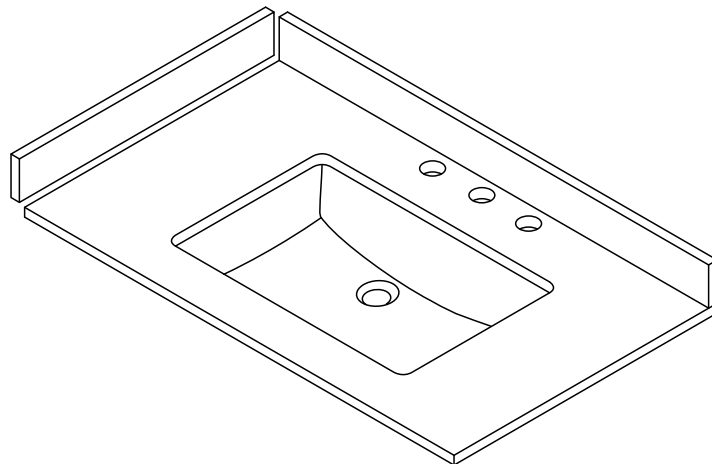

WYNDHAM COLLECTION

TOP VIEW OF VANITY CABINET

*Note: All Measurements are $\pm 1/4$ "

WC-2020-36-SGL
Quartz

WYNDHAM COLLECTION

Note: Side splash is reversible. All measurements are $\pm 1/4\text{'}$.

WC-QC3-36-SGL-TOP