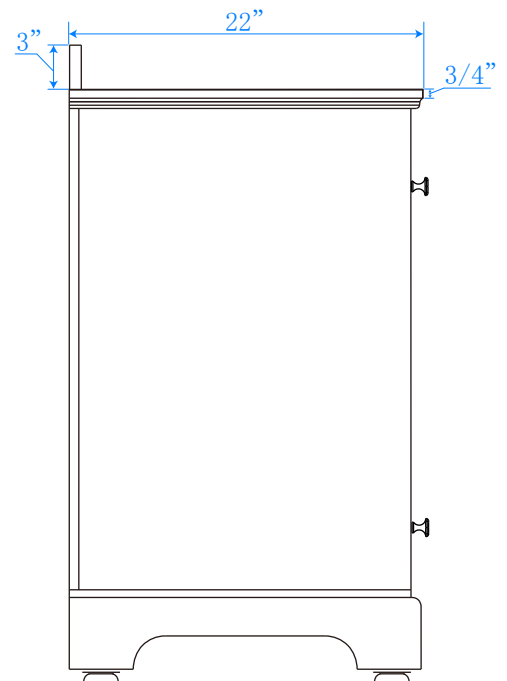

WYNDHAM COLLECTION

TOP VIEW OF VANITY CABINET

*Note: All Measurements are $\pm 1/4$ "

WC-2020-36-SGL
Quartz

WYNDHAM COLLECTION

Note: Side splash is reversible. All measurements are $\pm 1/4\text{'}$.

WC-QC3-36-SGL-TOP