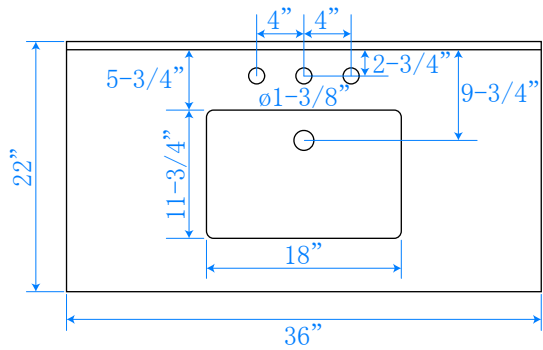

WYNDHAM COLLECTION

TOP VIEW OF VANITY CABINET

*Note: All Measurements are $\pm 1/4$ "

WC-2020-36-SGL
Quartz

WYNDHAM COLLECTION

Note: Side splash is reversible. All measurements are $\pm 1/4\text{'}$.

WC-QC3-36-SGL-TOP