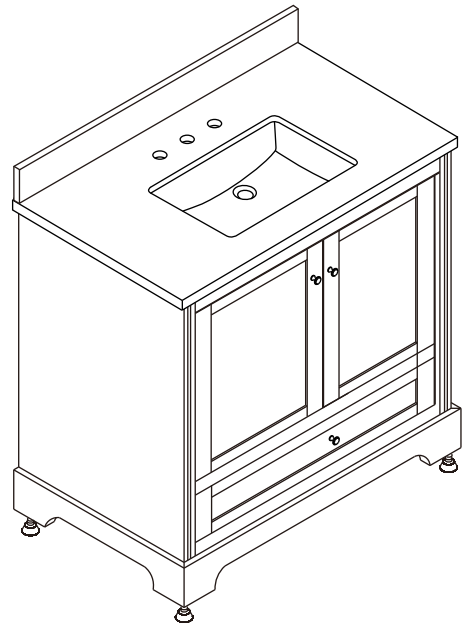

WYNDHAM COLLECTION

TOP VIEW OF VANITY CABINET

*Note: All Measurements are $\pm 1/4$ "

WC-2020-36-SGL
Quartz

WYNDHAM COLLECTION

Note: Side splash is reversible. All measurements are $\pm 1/4\text{'}$.

WC-QC3-36-SGL-TOP