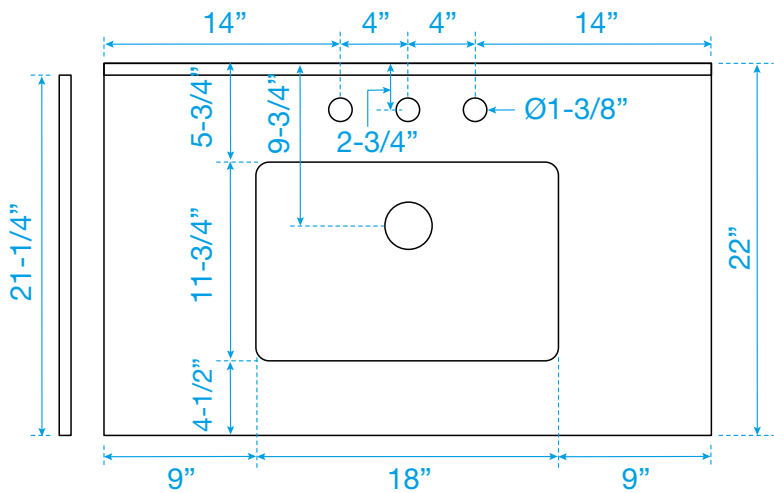

WYNDHAM COLLECTION

TOP VIEW OF VANITY CABINET

*Note: All Measurements are $\pm 1/4$ "

WC-2020-36-SGL
Quartz

WYNDHAM COLLECTION

Note: Side splash is reversible. All measurements are $\pm 1/4\text{'}$.

WC-QC3-36-SGL-TOP