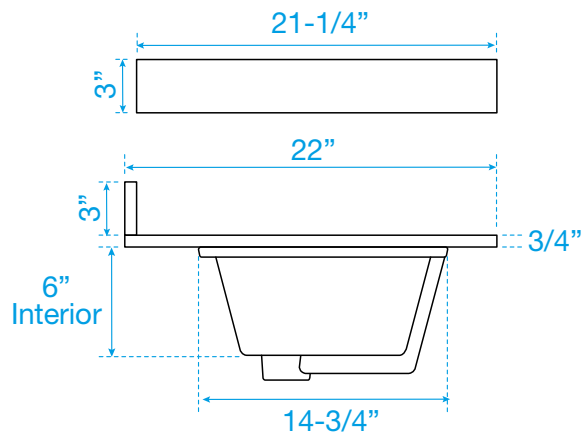

WYNDHAM COLLECTION

TOP VIEW OF VANITY CABINET

*Note: All Measurements are $\pm 1/4$ "

WC-2020-36-SGL
Quartz

WYNDHAM COLLECTION

Note: Side splash is reversible. All measurements are $\pm 1/4\text{'}$.

WC-QC3-36-SGL-TOP