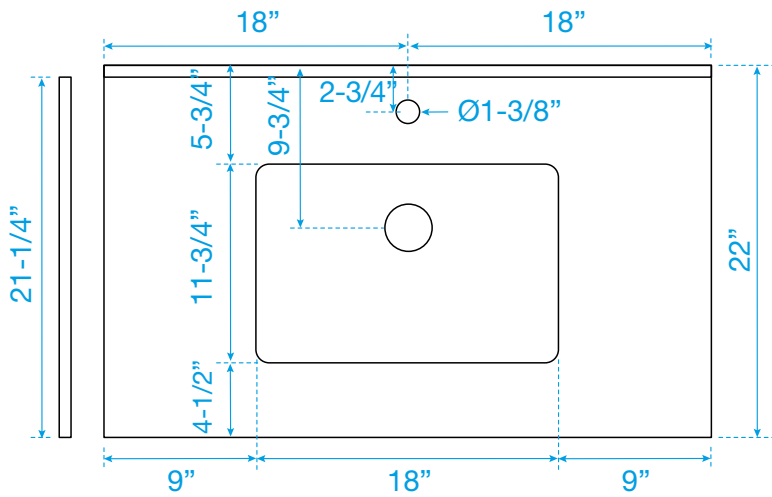

WYNDHAM COLLECTION

TOP VIEW OF VANITY CABINET

*Note: All Measurements are ± 1/4"

WC-2020-36-SGL
Quartz

WYNDHAM COLLECTION

Note: Side splash is reversible. All measurements are $\pm 1/4$ ".

WC-QC1-36-SGL-TOP