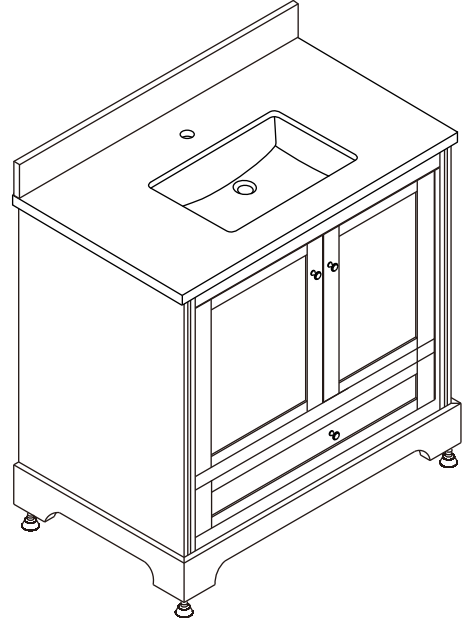

WYNDHAM COLLECTION

TOP VIEW OF VANITY CABINET

*Note: All Measurements are ± 1/4"

WC-2020-36-SGL
Quartz

WYNDHAM COLLECTION

Note: Side splash is reversible. All measurements are $\pm 1/4$ ".

WC-QC1-36-SGL-TOP