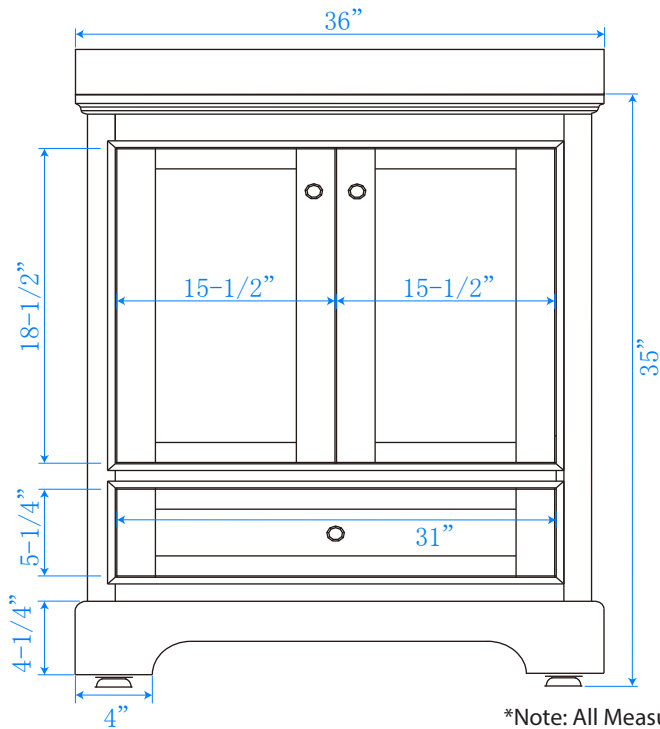

WYNDHAM COLLECTION

TOP VIEW OF VANITY CABINET

*Note: All Measurements are ± 1/4"

WC-2020-36-SGL
Quartz

WYNDHAM COLLECTION

Note: Side splash is reversible. All measurements are $\pm 1/4$ ".

WC-QC1-36-SGL-TOP