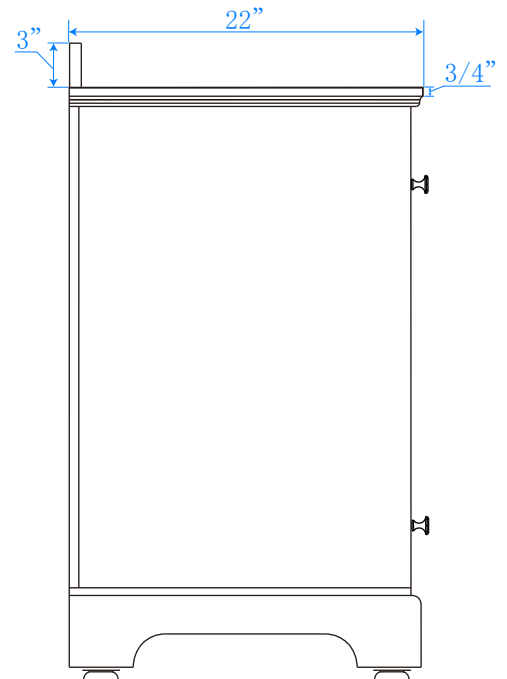

WYNDHAM COLLECTION

TOP VIEW OF VANITY CABINET

*Note: All Measurements are ± 1/4"

WC-2020-36-SGL
Quartz

WYNDHAM COLLECTION

Note: Side splash is reversible. All measurements are $\pm 1/4$ ".

WC-QC1-36-SGL-TOP