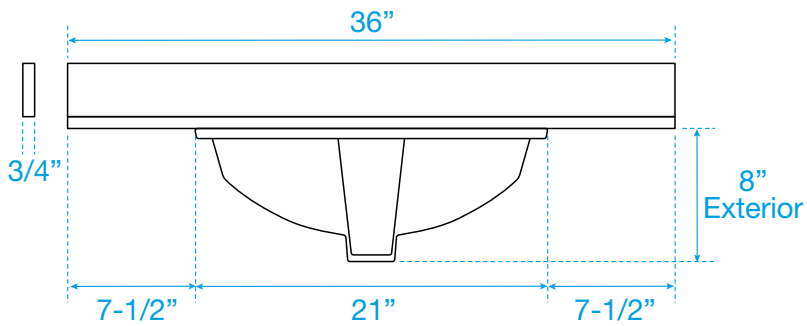

WYNDHAM COLLECTION

TOP VIEW OF VANITY CABINET

*Note: All Measurements are ± 1/4"

WC-2020-36-SGL
Quartz

WYNDHAM COLLECTION

Note: Side splash is reversible. All measurements are $\pm 1/4$ ".

WC-QC1-36-SGL-TOP