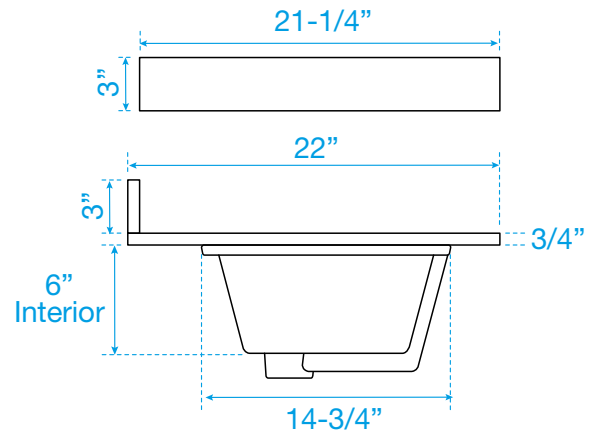

WYNDHAM COLLECTION

TOP VIEW OF VANITY CABINET

*Note: All Measurements are ± 1/4"

WC-2020-36-SGL
Quartz

WYNDHAM COLLECTION

Note: Side splash is reversible. All measurements are $\pm 1/4$ ".

WC-QC1-36-SGL-TOP