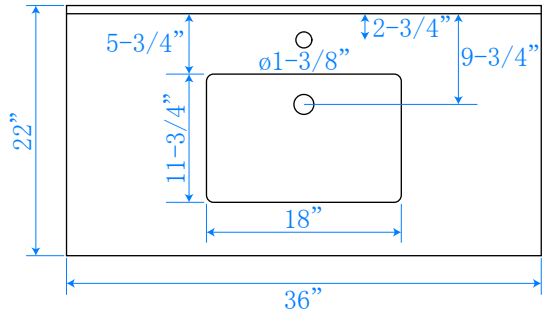

WYNDHAM COLLECTION

TOP VIEW OF VANITY CABINET

*Note: All Measurements are ± 1/4"

WC-2020-36-SGL
Quartz

WYNDHAM COLLECTION

Note: Side splash is reversible. All measurements are $\pm 1/4$ ".

WC-QC1-36-SGL-TOP