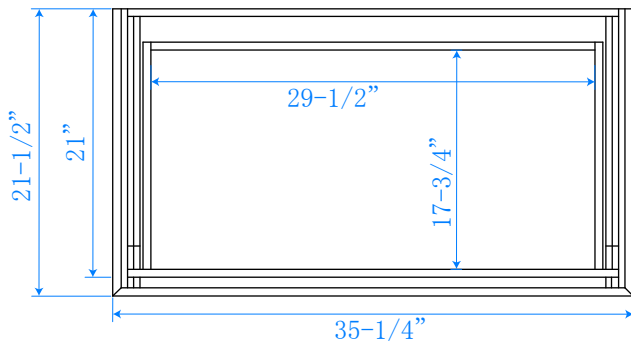

WYNDHAM COLLECTION

TOP VIEW OF VANITY CABINET

*Note: All Measurements are ± 1/4"

WC-2020-36-SGL
Quartz

WYNDHAM COLLECTION

Note: Side splash is reversible. All measurements are $\pm 1/4$ ".

WC-QC1-36-SGL-TOP