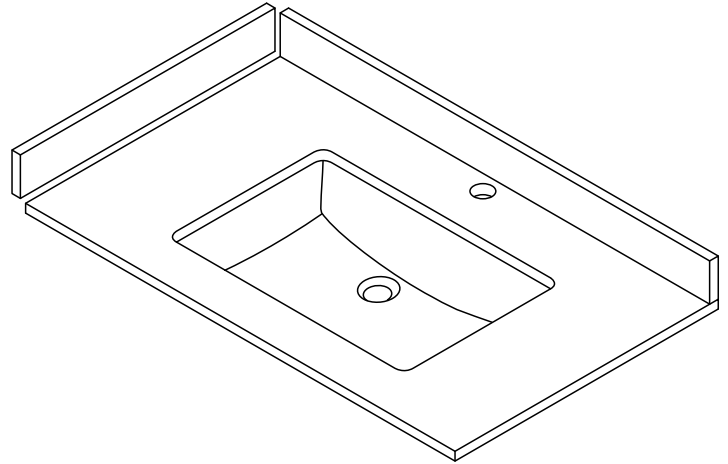

WYNDHAM COLLECTION

TOP VIEW OF VANITY CABINET

*Note: All Measurements are ± 1/4"

WC-2020-36-SGL
Quartz

WYNDHAM COLLECTION

Note: Side splash is reversible. All measurements are $\pm 1/4$ ".

WC-QC1-36-SGL-TOP