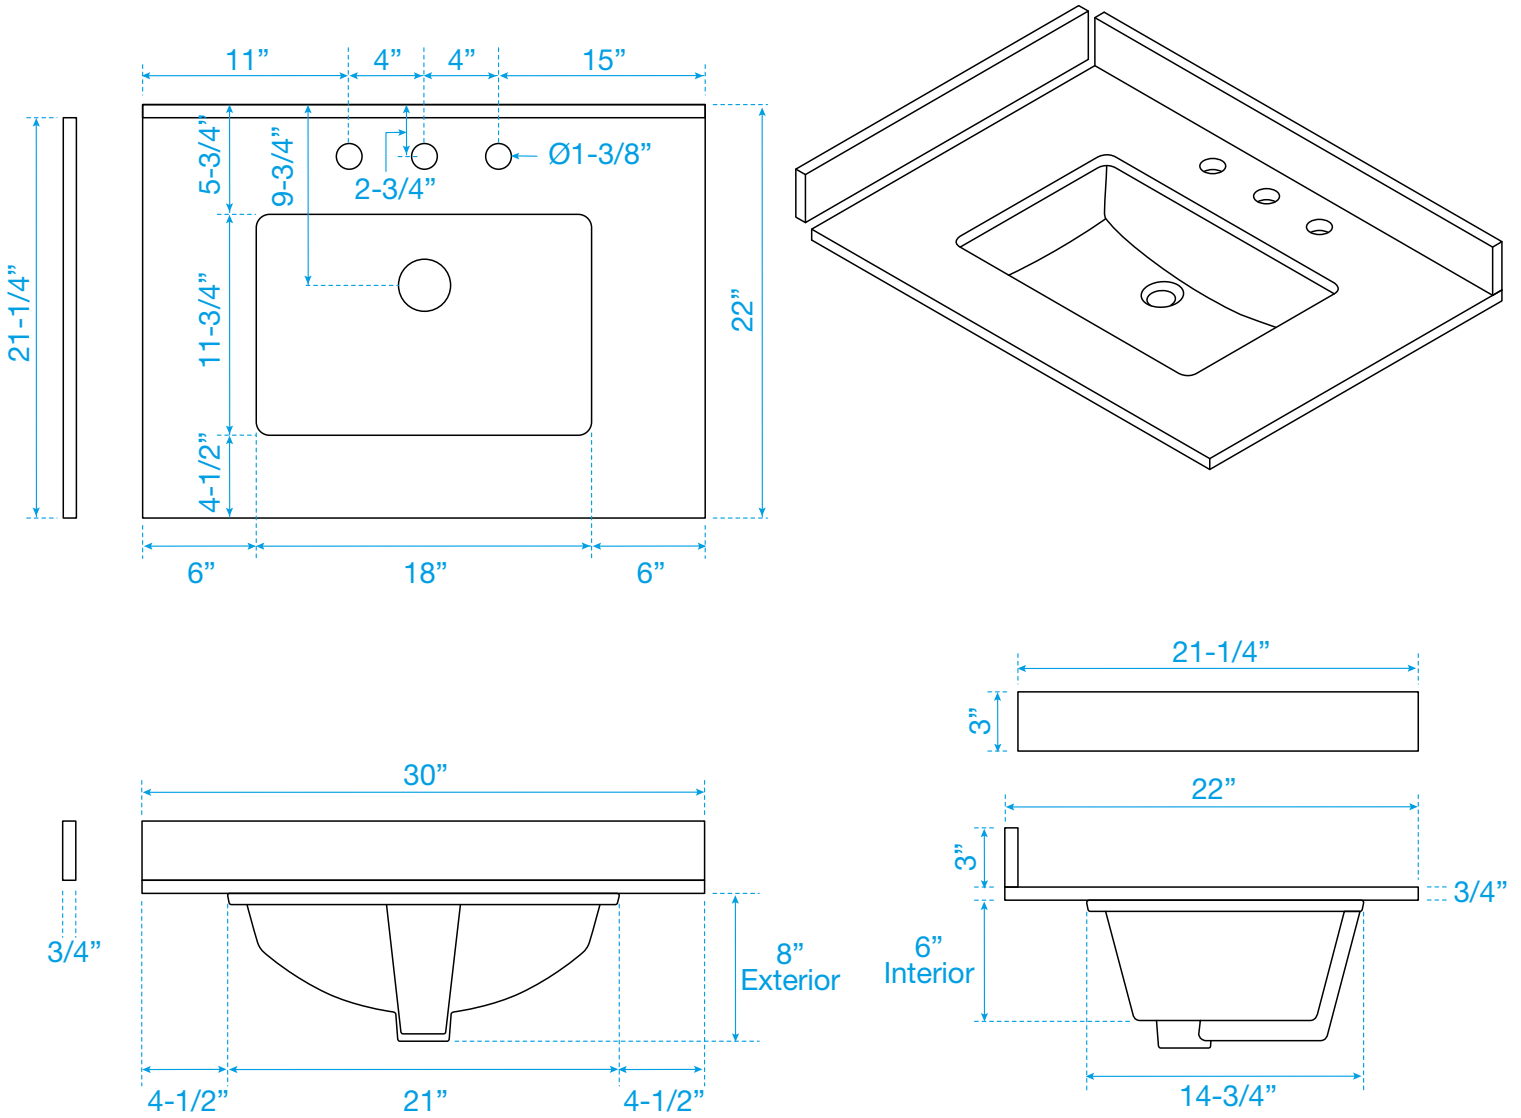

# WYNDHAM COLLECTION

TOP VIEW OF VANITY CABINET

\*Note: All Measurements are  $\pm 1/4$ "

WC-2020-30-SGL  
Quartz

# WYNDHAM COLLECTION

Note: Side splash is reversible. All measurements are  $\pm 1/4"$ .

WC-QC3-30-SGL-TOP