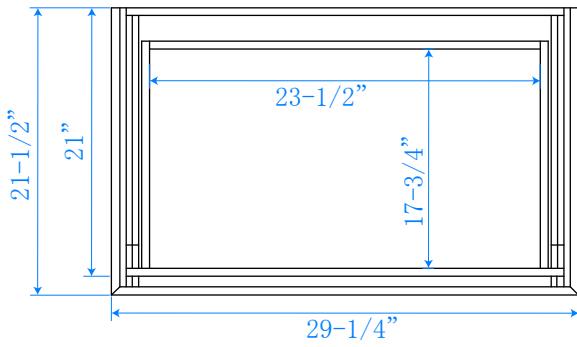

# WYNDHAM COLLECTION

TOP VIEW OF VANITY CABINET

\*Note: All Measurements are  $\pm 1/4$ "

WC-2020-30-SGL  
Quartz

# WYNDHAM COLLECTION

Note: Side splash is reversible. All measurements are  $\pm 1/4"$ .

WC-QC3-30-SGL-TOP