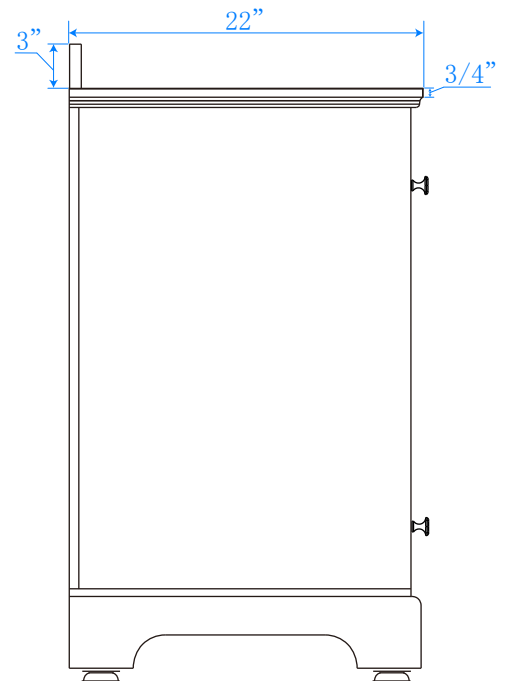

# WYNDHAM COLLECTION

TOP VIEW OF VANITY CABINET

\*Note: All Measurements are  $\pm 1/4$ "

WC-2020-30-SGL  
Quartz

# WYNDHAM COLLECTION

Note: Side splash is reversible. All measurements are  $\pm 1/4"$ .

WC-QC3-30-SGL-TOP