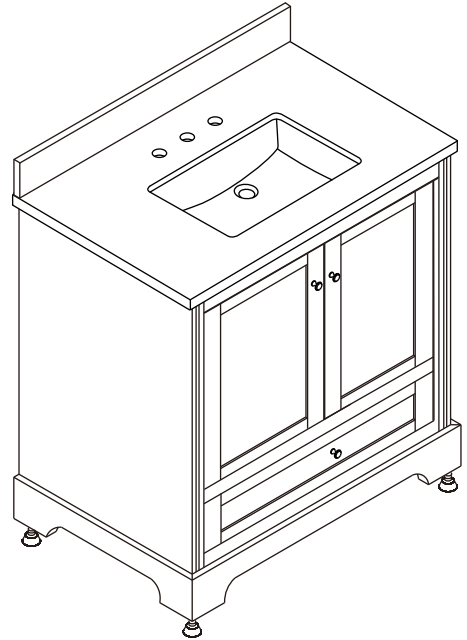

# WYNDHAM COLLECTION

TOP VIEW OF VANITY CABINET

\*Note: All Measurements are  $\pm 1/4$ "

WC-2020-30-SGL  
Quartz

# WYNDHAM COLLECTION

Note: Side splash is reversible. All measurements are  $\pm 1/4"$ .

WC-QC3-30-SGL-TOP