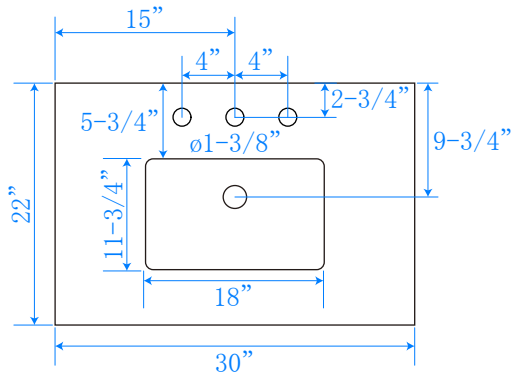

# WYNDHAM COLLECTION

TOP VIEW OF VANITY CABINET

\*Note: All Measurements are  $\pm 1/4$ "

WC-2020-30-SGL  
Quartz

# WYNDHAM COLLECTION

Note: Side splash is reversible. All measurements are  $\pm 1/4"$ .

WC-QC3-30-SGL-TOP