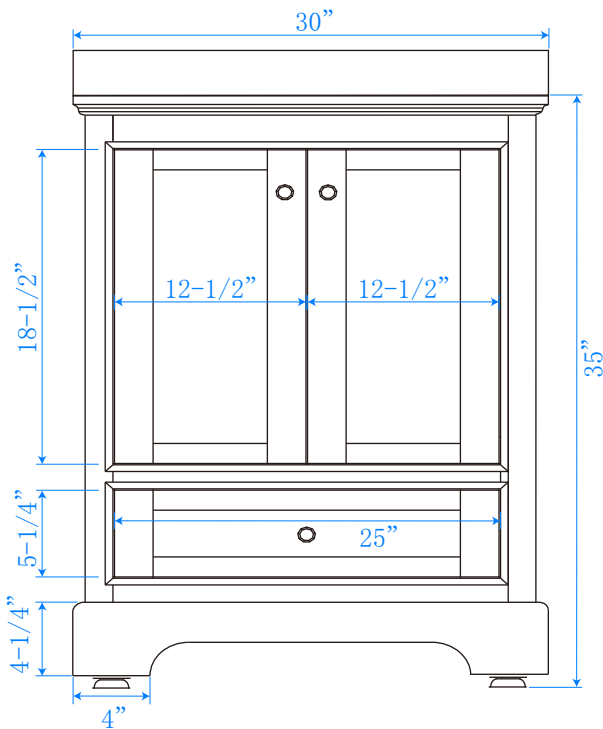

# WYNDHAM COLLECTION

TOP VIEW OF VANITY CABINET

\*Note: All Measurements are  $\pm 1/4$ "

WC-2020-30-SGL  
Quartz

# WYNDHAM COLLECTION

Note: Side splash is reversible. All measurements are  $\pm 1/4"$ .

WC-QC3-30-SGL-TOP