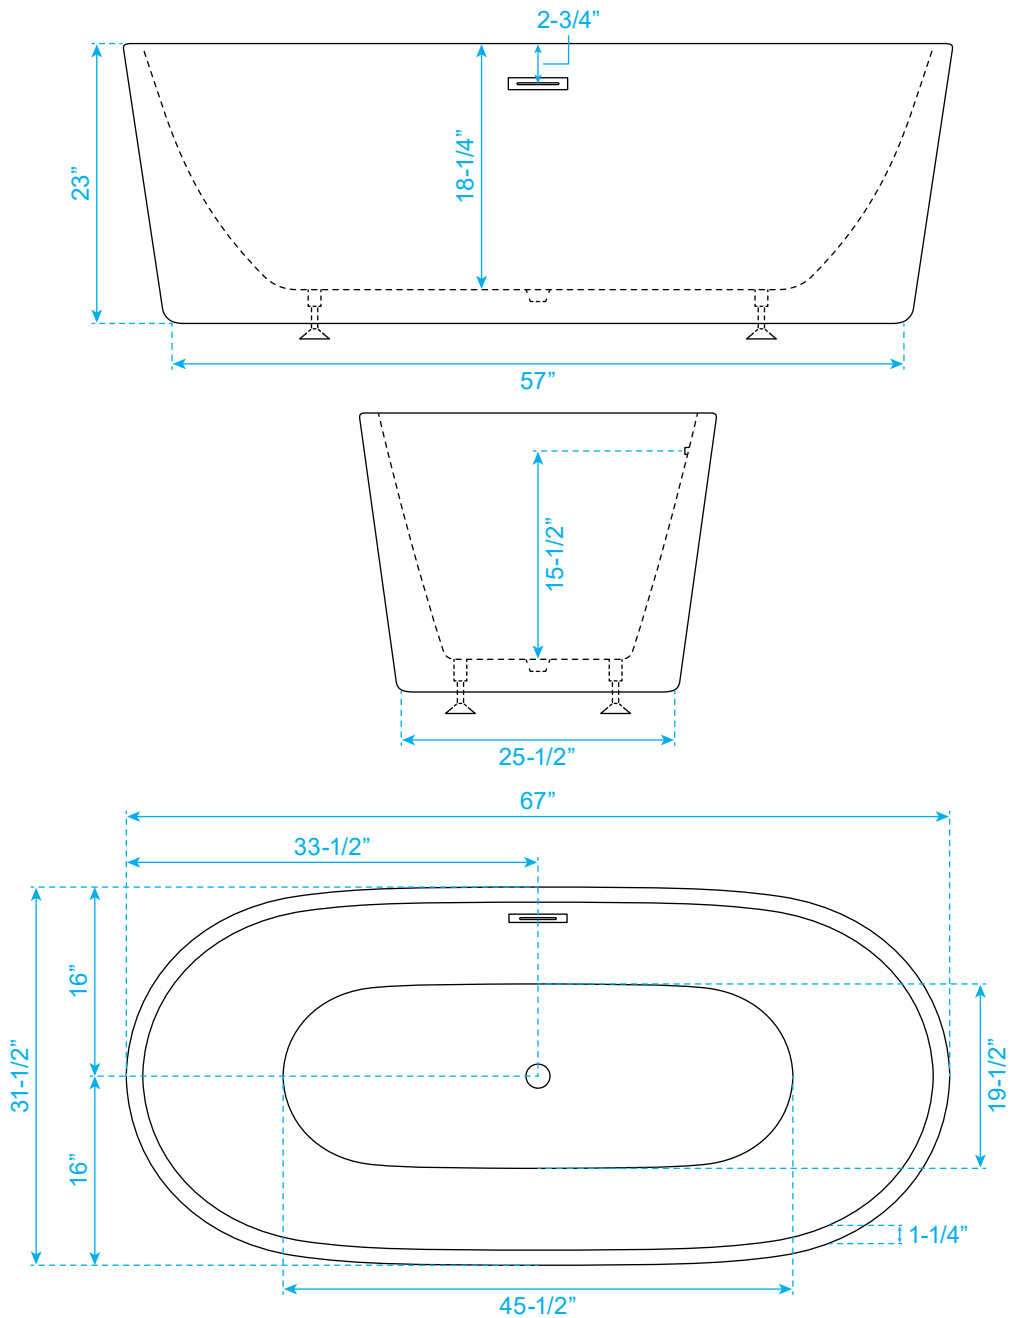

# WYNDHAM COLLECTION

Exterior Size - 67"L x 31-1/2"W x 23"H  
Interior Size - 64-1/2"L x 29-1/2"W x 18-1/4"H  
Depth at Drain - 18-1/4"  
Drain To Overflow - 2-3/4"  
Maximum Fill - 74 Gallons  
Backrest Slope Angle - 29 Degrees  
Other Side Slope Angle - 29 Degrees  
Note - All Measurements are  $\pm 1/2$ "

WC-BTU1015-67