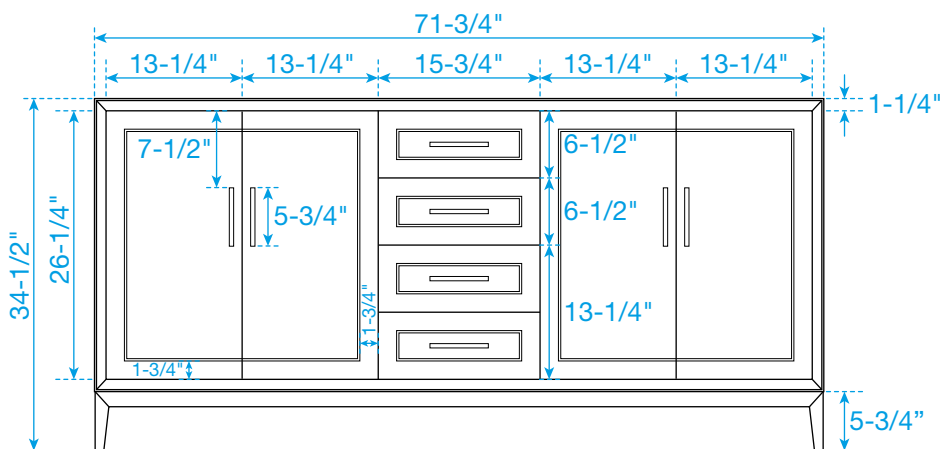

# WYNDHAM COLLECTION

TOP VIEW OF VANITY CABINET

\*Note: Due to high probability of breakage, the backsplash comes in two pieces, cut from the same piece. All measurements are  $\pm 1/4$ ".

WC-5151-72-DBL  
Quartz

# WYNDHAM COLLECTION

Note: Side splash is reversible. Due to high probability of breakage, the backsplash comes in two pieces, cut from the same piece. All measurements are  $\pm 1/4\text{"}$ .

WC-QC3-72-DBL-TOP