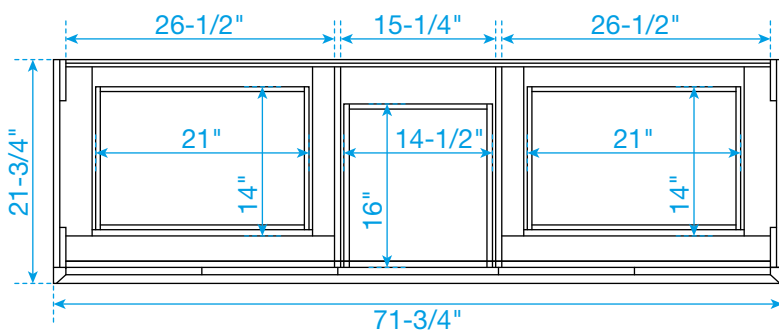

# WYNDHAM COLLECTION

TOP VIEW OF VANITY CABINET

\*Note: Due to high probability of breakage, the backsplash comes in two pieces, cut from the same piece. All measurements are  $\pm 1/4$ ".

WC-5151-72-DBL  
Quartz

# WYNDHAM COLLECTION

Note: Side splash is reversible. Due to high probability of breakage, the backsplash comes in two pieces, cut from the same piece. All measurements are  $\pm 1/4\text{"}$ .

WC-QC3-72-DBL-TOP