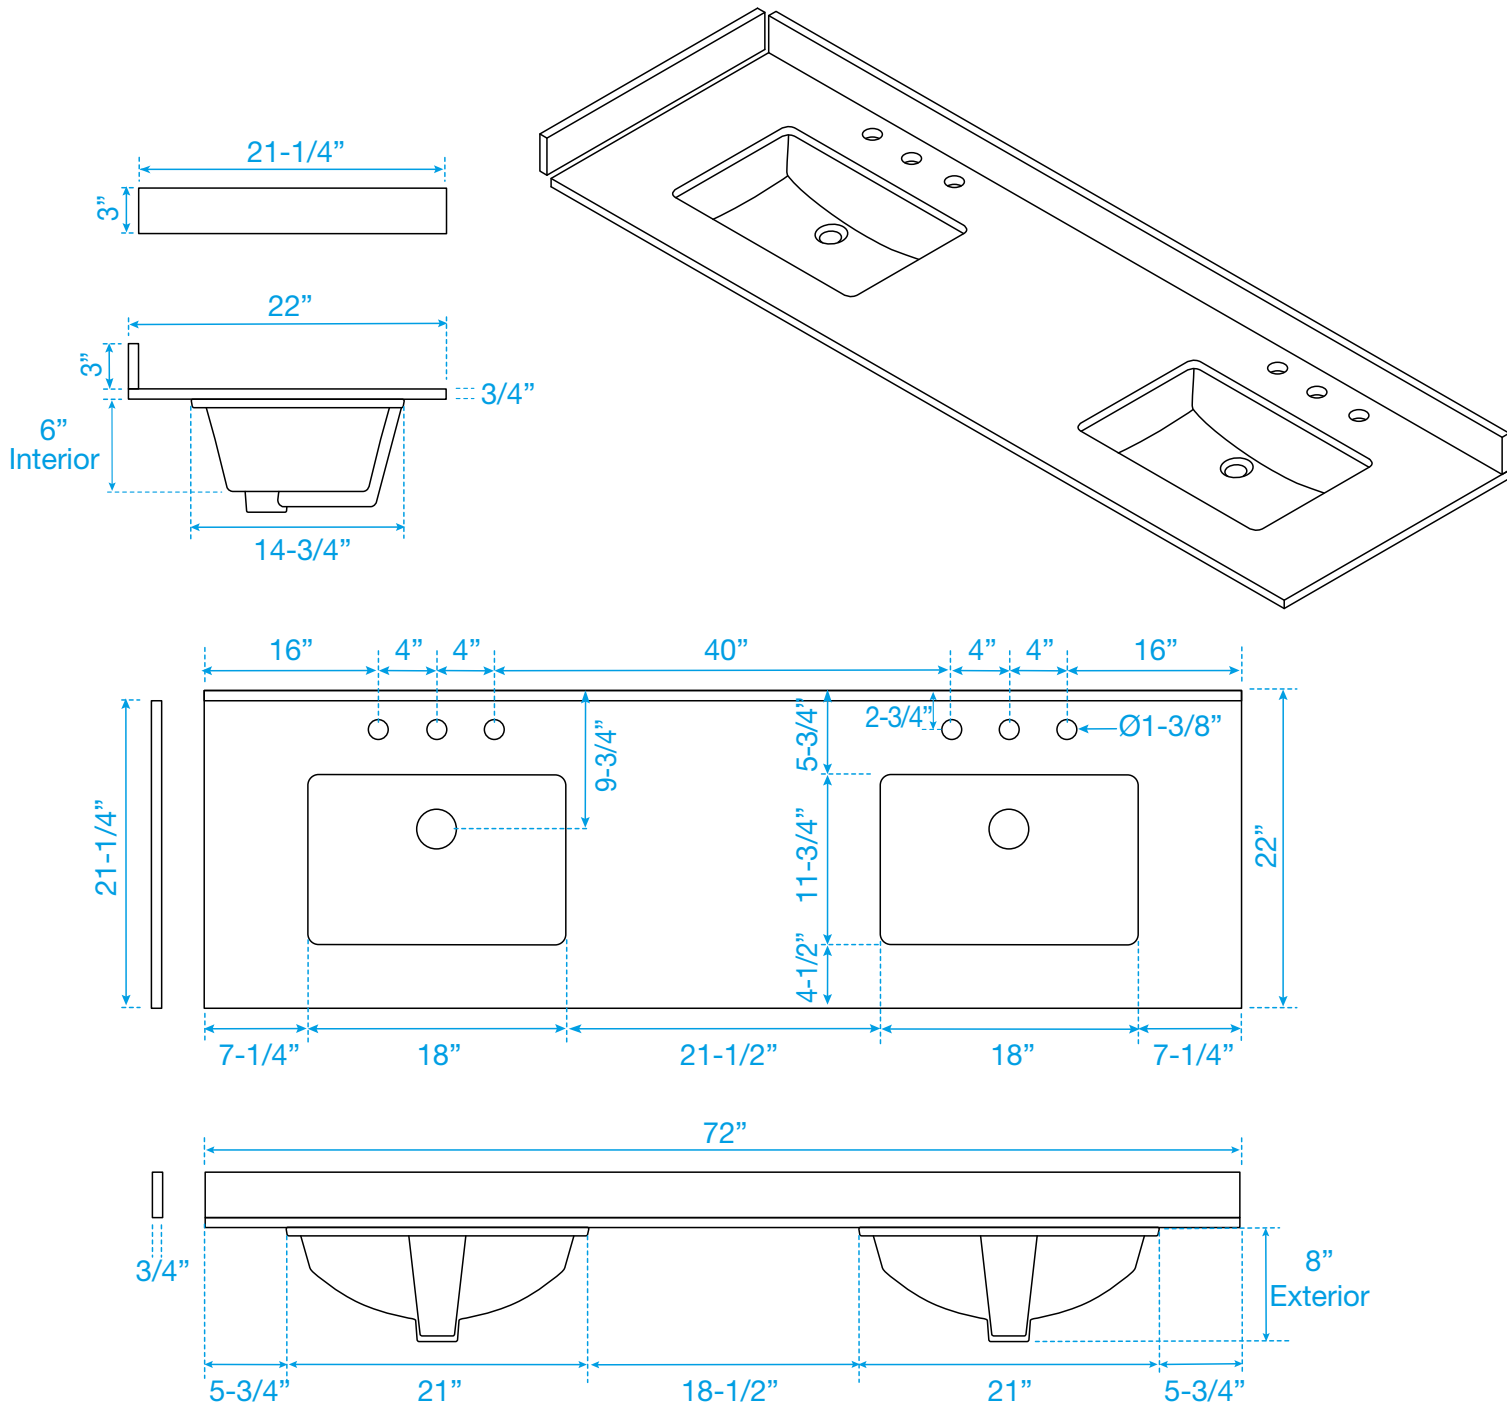

# WYNDHAM COLLECTION

TOP VIEW OF VANITY CABINET

\*Note: Due to high probability of breakage, the backsplash comes in two pieces, cut from the same piece. All measurements are  $\pm 1/4$ ".

WC-5151-72-DBL  
Quartz

# WYNDHAM COLLECTION

Note: Side splash is reversible. Due to high probability of breakage, the backsplash comes in two pieces, cut from the same piece. All measurements are  $\pm 1/4\text{"}$ .

WC-QC3-72-DBL-TOP