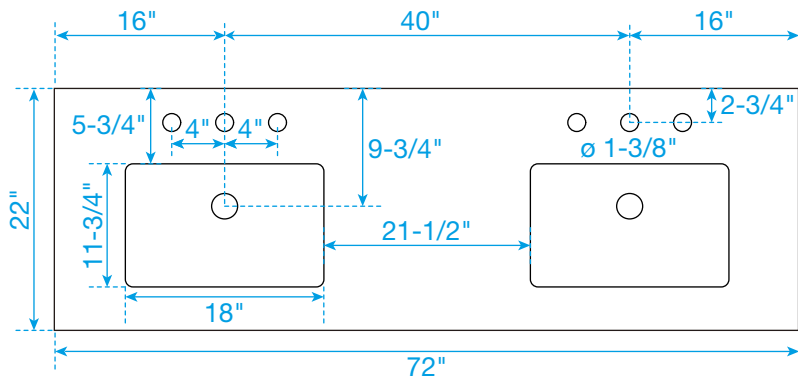

# WYNDHAM COLLECTION

TOP VIEW OF VANITY CABINET

\*Note: Due to high probability of breakage, the backsplash comes in two pieces, cut from the same piece. All measurements are  $\pm 1/4$ ".

WC-5151-72-DBL  
Quartz

# WYNDHAM COLLECTION

Note: Side splash is reversible. Due to high probability of breakage, the backsplash comes in two pieces, cut from the same piece. All measurements are  $\pm 1/4\text{"}$ .

WC-QC3-72-DBL-TOP