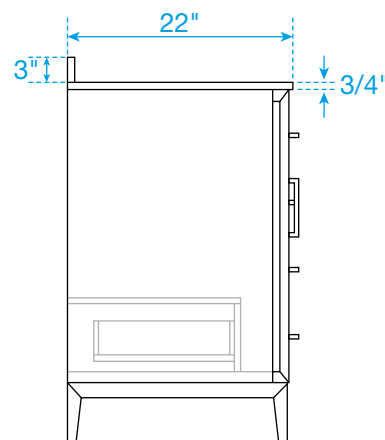

# WYNDHAM COLLECTION

TOP VIEW OF VANITY CABINET

\*Note: Due to high probability of breakage, the backsplash comes in two pieces, cut from the same piece. All measurements are  $\pm 1/4$ ".

WC-5151-72-DBL  
Quartz

# WYNDHAM COLLECTION

Note: Side splash is reversible. Due to high probability of breakage, the backsplash comes in two pieces, cut from the same piece. All measurements are  $\pm 1/4\text{"}$ .

WC-QC3-72-DBL-TOP