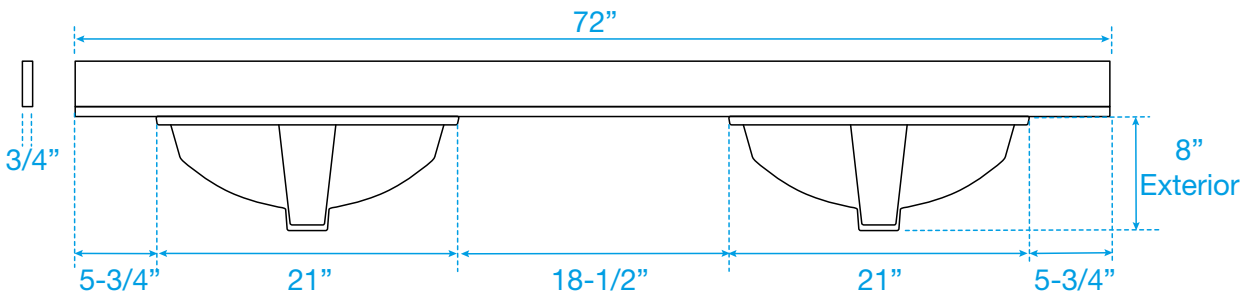

WYNDHAM COLLECTION

Note: Side splash is reversible. Due to high probability of breakage, the backsplash comes in two pieces, cut from the same piece. All measurements are $\pm 1/4"$.

WC-QCI-72-DBL-TOP