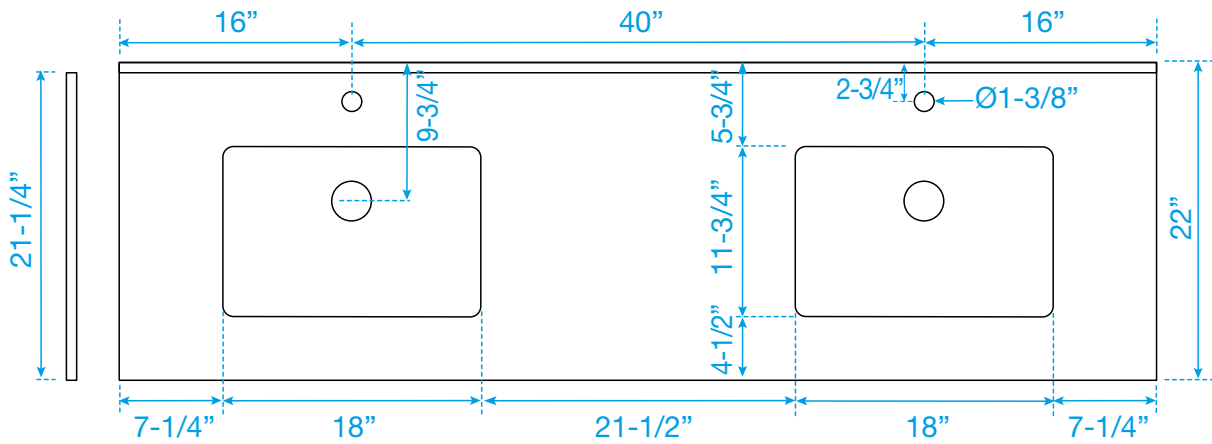

WYNDHAM COLLECTION

Note: Side splash is reversible. Due to high probability of breakage, the backsplash comes in two pieces, cut from the same piece. All measurements are $\pm 1/4"$.

WC-QCI-72-DBL-TOP