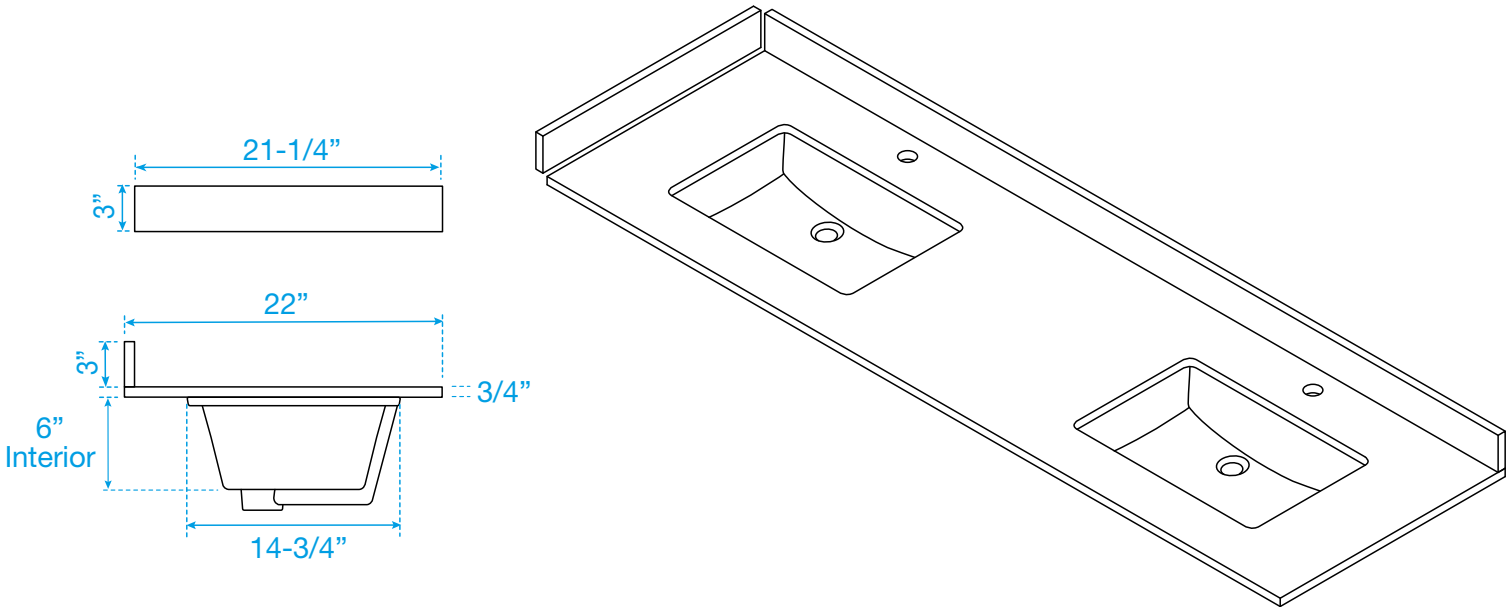

WYNDHAM COLLECTION

Note: Side splash is reversible. Due to high probability of breakage, the backsplash comes in two pieces, cut from the same piece. All measurements are $\pm 1/4"$.

WC-QCI-72-DBL-TOP