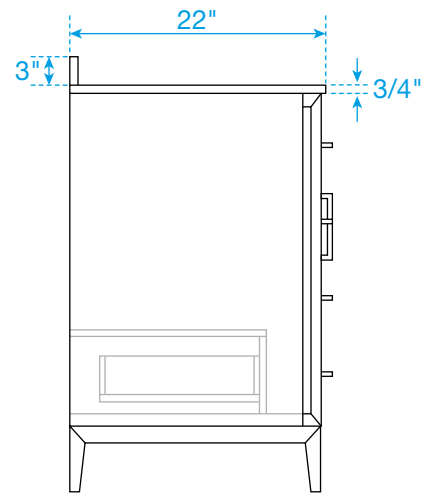

WYNDHAM COLLECTION

TOP VIEW OF VANITY CABINET

*Note: Due to high probability of breakage, the backsplash comes in two pieces, cut from the same piece. All measurements are $\pm 1/4"$.

WC-5151-60-SGL
Quartz

WYNDHAM COLLECTION

Note: Side splash is reversible. Due to high probability of breakage, the backsplash comes in two pieces, cut from the same piece. All measurements are $\pm 1/4\text{"}$.

WC-QC3-60-SGL-TOP