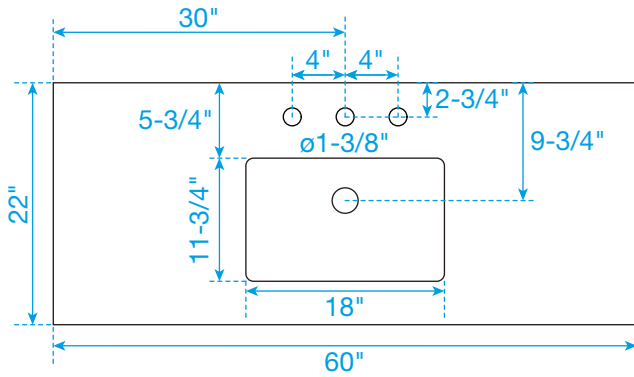

WYNDHAM COLLECTION

TOP VIEW OF VANITY CABINET

*Note: Due to high probability of breakage, the backsplash comes in two pieces, cut from the same piece. All measurements are $\pm 1/4"$.

WC-5151-60-SGL
Quartz

WYNDHAM COLLECTION

Note: Side splash is reversible. Due to high probability of breakage, the backsplash comes in two pieces, cut from the same piece. All measurements are $\pm 1/4\text{"}$.

WC-QC3-60-SGL-TOP