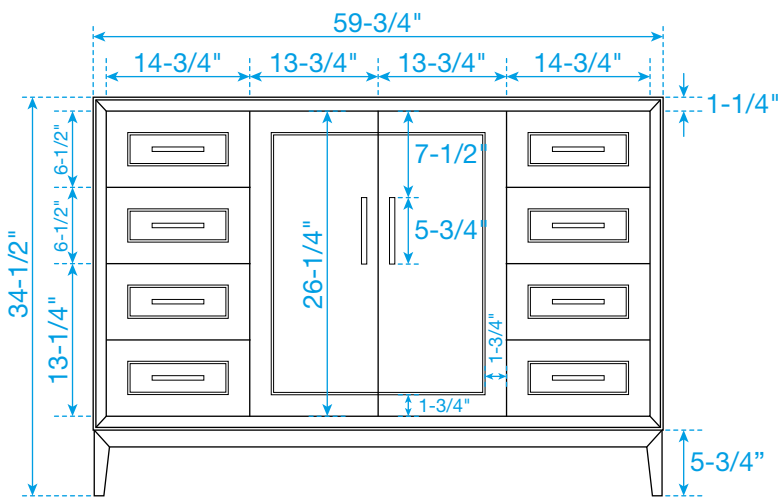

WYNDHAM COLLECTION

TOP VIEW OF VANITY CABINET

*Note: Due to high probability of breakage, the backsplash comes in two pieces, cut from the same piece. All measurements are $\pm 1/4"$.

WC-5151-60-SGL
Quartz

WYNDHAM COLLECTION

Note: Side splash is reversible. Due to high probability of breakage, the backsplash comes in two pieces, cut from the same piece. All measurements are $\pm 1/4\text{"}$.

WC-QC3-60-SGL-TOP