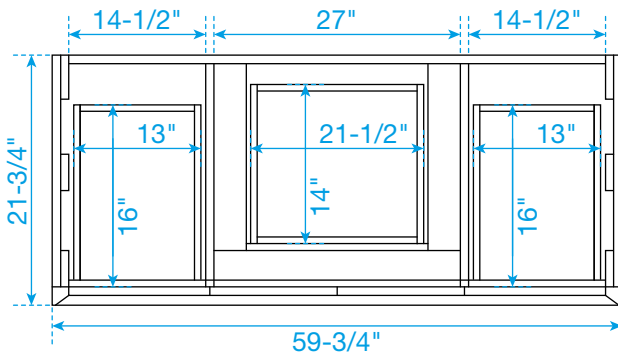

WYNDHAM COLLECTION

TOP VIEW OF VANITY CABINET

*Note: Due to high probability of breakage, the backsplash comes in two pieces, cut from the same piece. All measurements are $\pm 1/4"$.

WC-5151-60-SGL
Quartz

WYNDHAM COLLECTION

Note: Side splash is reversible. Due to high probability of breakage, the backsplash comes in two pieces, cut from the same piece. All measurements are $\pm 1/4\text{"}$.

WC-QC3-60-SGL-TOP