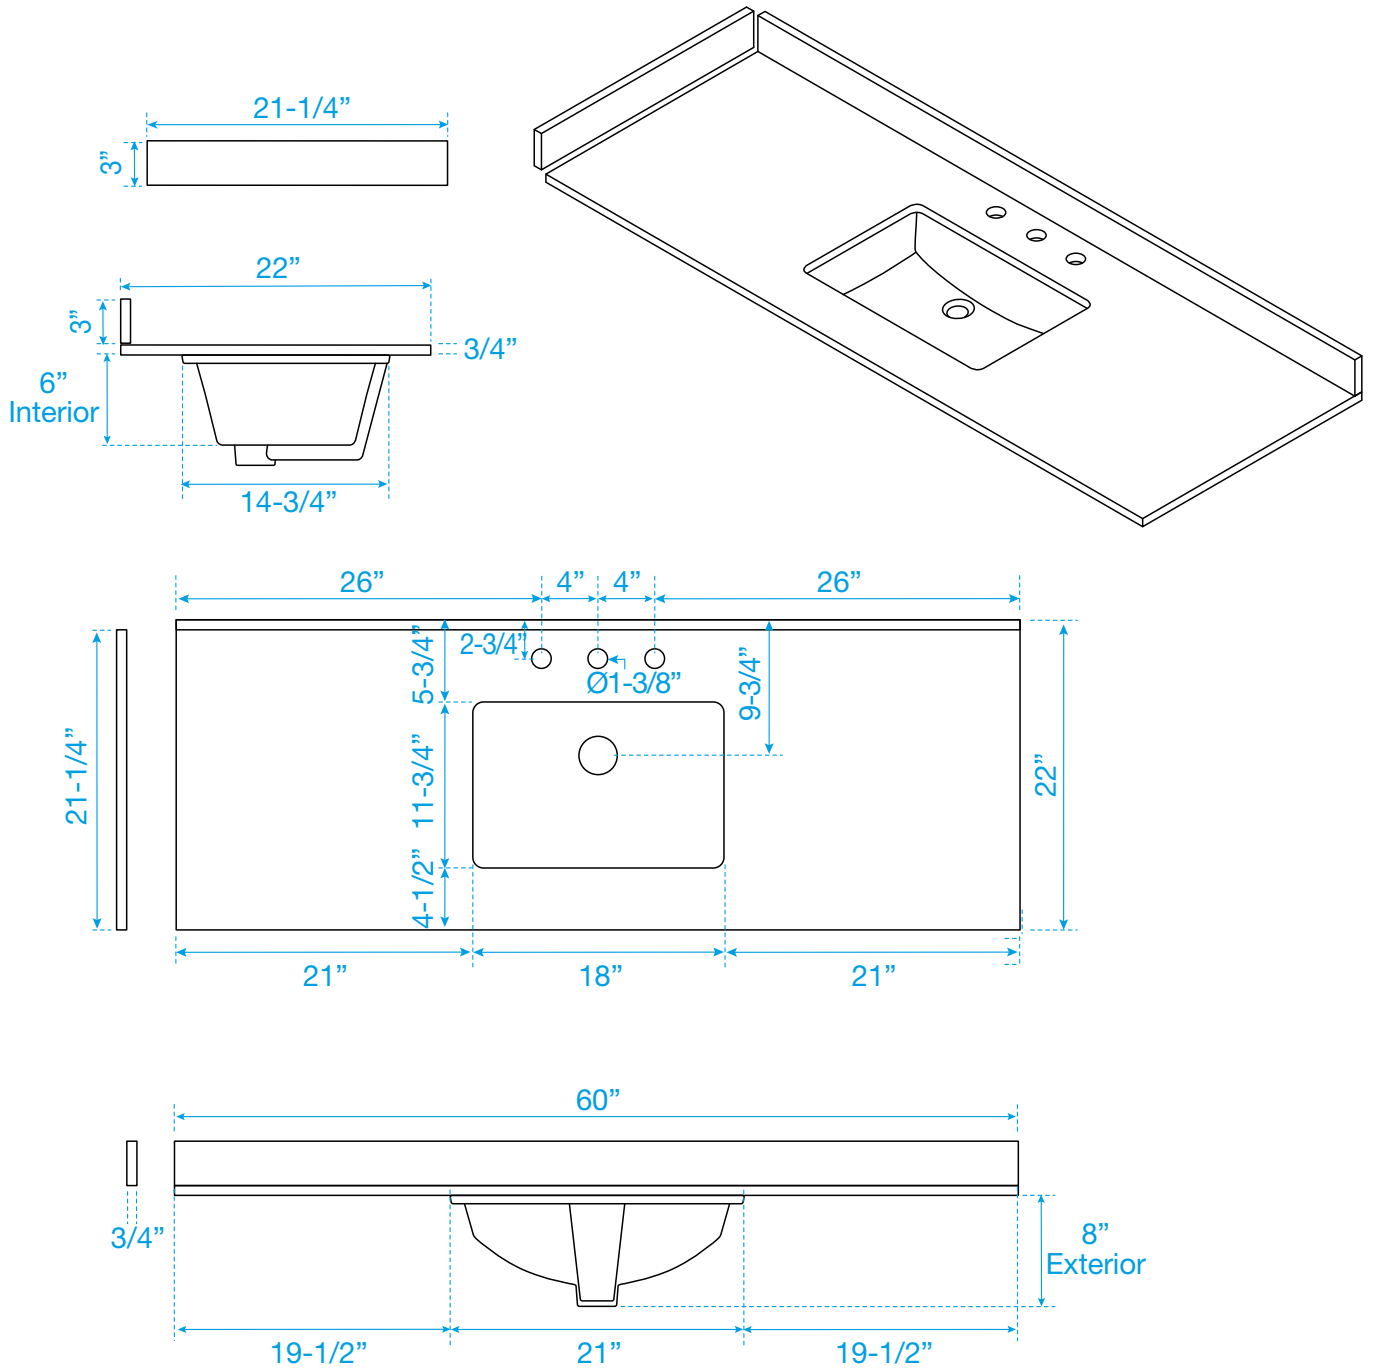

WYNDHAM COLLECTION

TOP VIEW OF VANITY CABINET

*Note: Due to high probability of breakage, the backsplash comes in two pieces, cut from the same piece. All measurements are $\pm 1/4"$.

WC-5151-60-SGL
Quartz

WYNDHAM COLLECTION

Note: Side splash is reversible. Due to high probability of breakage, the backsplash comes in two pieces, cut from the same piece. All measurements are $\pm 1/4\text{"}$.

WC-QC3-60-SGL-TOP