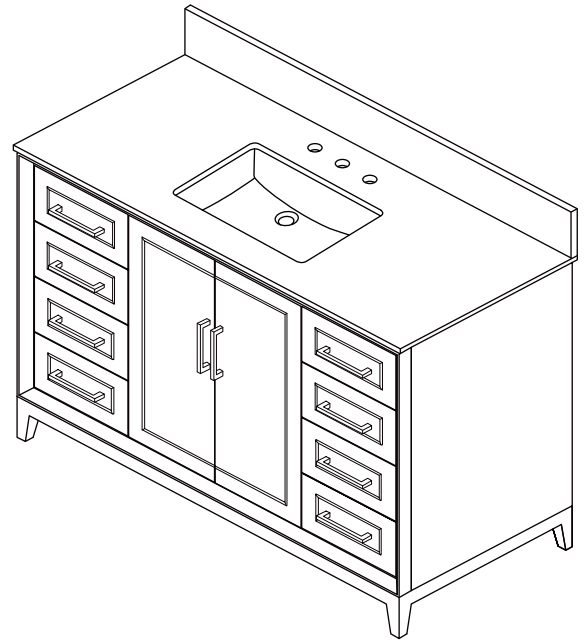

WYNDHAM COLLECTION

TOP VIEW OF VANITY CABINET

*Note: Due to high probability of breakage, the backsplash comes in two pieces, cut from the same piece. All measurements are $\pm 1/4"$.

WC-5151-60-SGL
Quartz

WYNDHAM COLLECTION

Note: Side splash is reversible. Due to high probability of breakage, the backsplash comes in two pieces, cut from the same piece. All measurements are $\pm 1/4\text{"}$.

WC-QC3-60-SGL-TOP