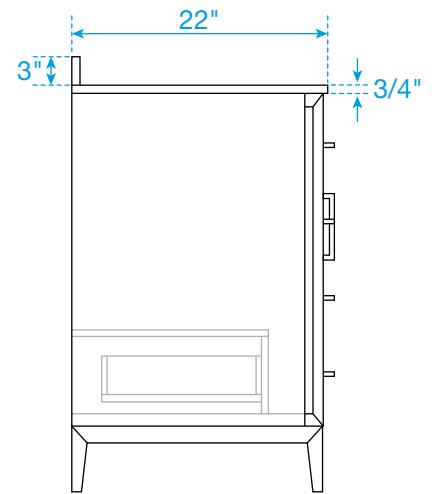

# WYNDHAM COLLECTION

TOP VIEW OF VANITY CABINET

\*Note: All measurements are  $\pm 1/4$ ".

# WYNDHAM COLLECTION

Note: Side splash is reversible. All measurements are  $\pm 1/4$ ".

WC-QC3-48-SGL-TOP