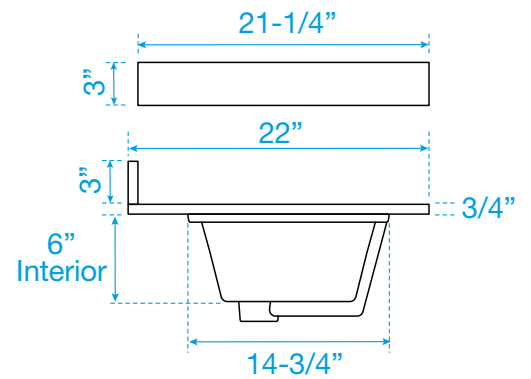

# WYNDHAM COLLECTION

TOP VIEW OF VANITY CABINET

\*Note: All measurements are  $\pm 1/4$ ".

# WYNDHAM COLLECTION

Note: Side splash is reversible. All measurements are  $\pm 1/4$ ".

WC-QC3-48-SGL-TOP