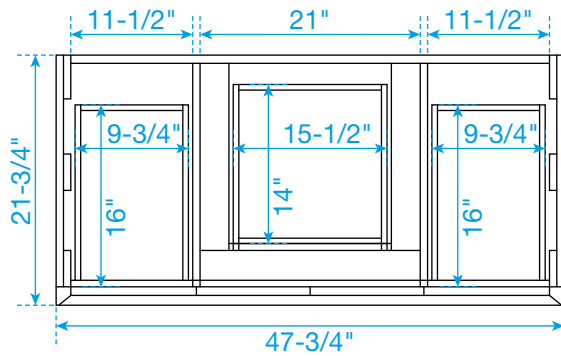

# WYNDHAM COLLECTION

TOP VIEW OF VANITY CABINET

\*Note: All measurements are  $\pm 1/4$ ".

# WYNDHAM COLLECTION

Note: Side splash is reversible. All measurements are  $\pm 1/4$ ".

WC-QC3-48-SGL-TOP