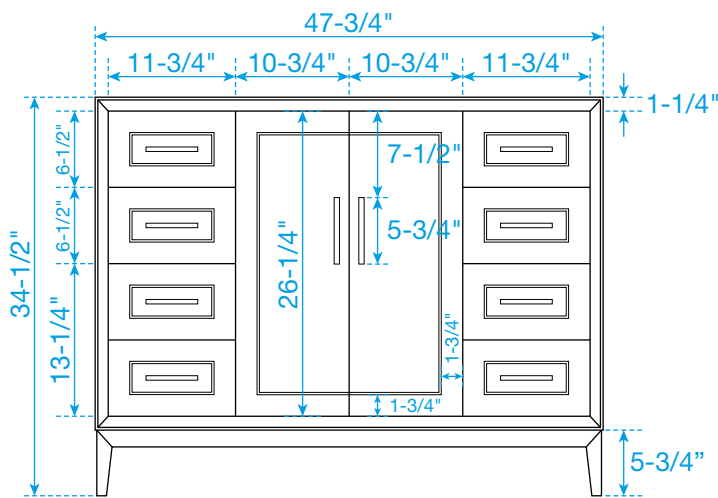

# WYNDHAM COLLECTION

TOP VIEW OF VANITY CABINET

\*Note: All measurements are  $\pm 1/4$ ".

# WYNDHAM COLLECTION

Note: Side splash is reversible. All measurements are  $\pm 1/4$ ".

WC-QC3-48-SGL-TOP