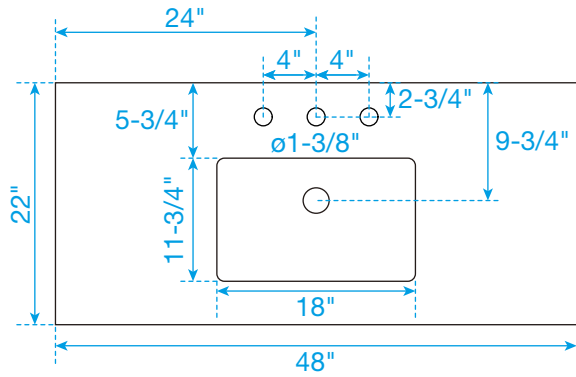

# WYNDHAM COLLECTION

TOP VIEW OF VANITY CABINET

\*Note: All measurements are  $\pm 1/4$ ".

# WYNDHAM COLLECTION

Note: Side splash is reversible. All measurements are  $\pm 1/4$ ".

WC-QC3-48-SGL-TOP