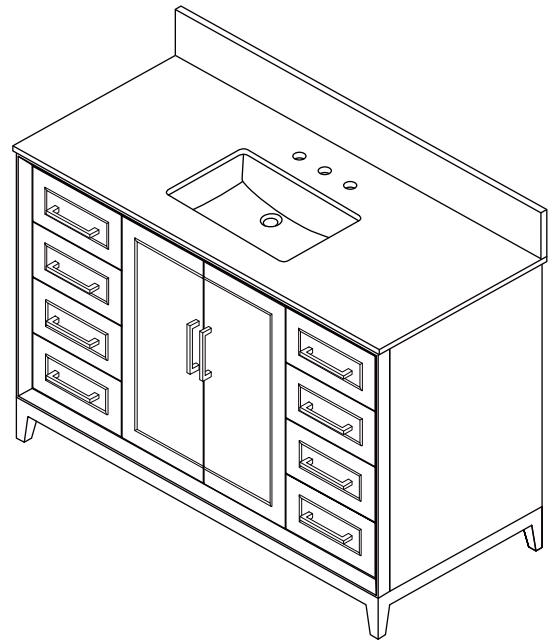

# WYNDHAM COLLECTION

TOP VIEW OF VANITY CABINET

\*Note: All measurements are  $\pm 1/4$ ".

# WYNDHAM COLLECTION

Note: Side splash is reversible. All measurements are  $\pm 1/4$ ".

WC-QC3-48-SGL-TOP