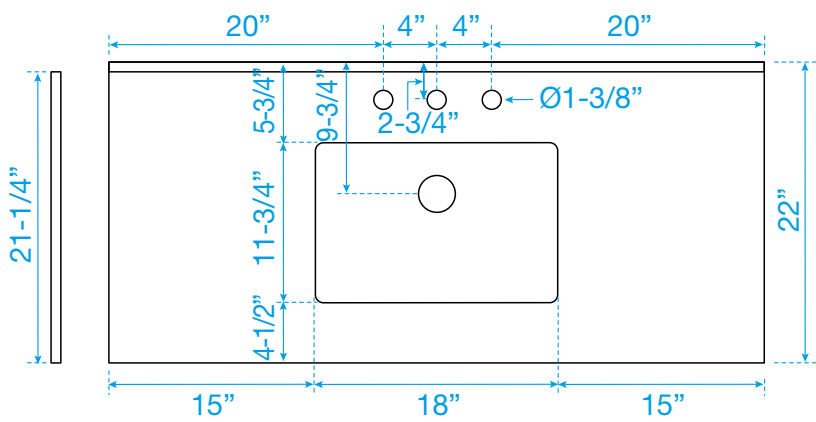

# WYNDHAM COLLECTION

TOP VIEW OF VANITY CABINET

\*Note: All measurements are  $\pm 1/4$ ".

# WYNDHAM COLLECTION

Note: Side splash is reversible. All measurements are  $\pm 1/4$ ".

WC-QC3-48-SGL-TOP