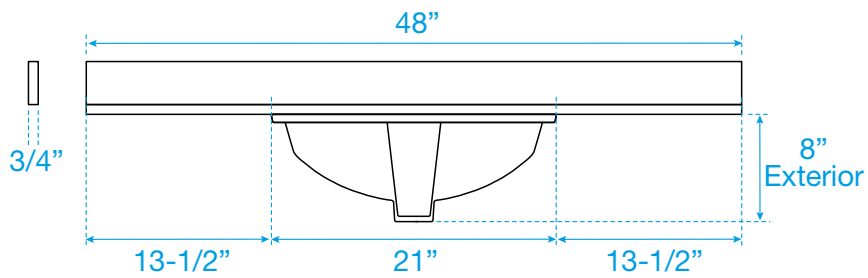

# WYNDHAM COLLECTION

TOP VIEW OF VANITY CABINET

\*Note: All measurements are  $\pm 1/4$ ".

# WYNDHAM COLLECTION

Note: Side splash is reversible. All measurements are  $\pm 1/4$ ".

WC-QC3-48-SGL-TOP