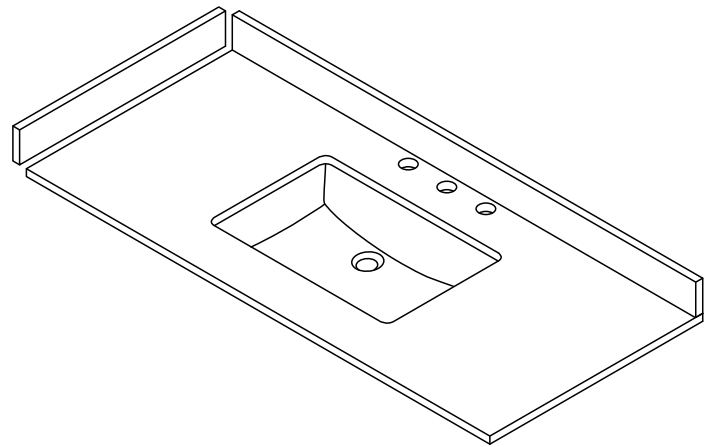

# WYNDHAM COLLECTION

TOP VIEW OF VANITY CABINET

\*Note: All measurements are  $\pm 1/4$ ".

## WC-5151-48-SGL Quartz

# WYNDHAM COLLECTION

Note: Side splash is reversible. All measurements are  $\pm 1/4$ ".

WC-QC3-48-SGL-TOP