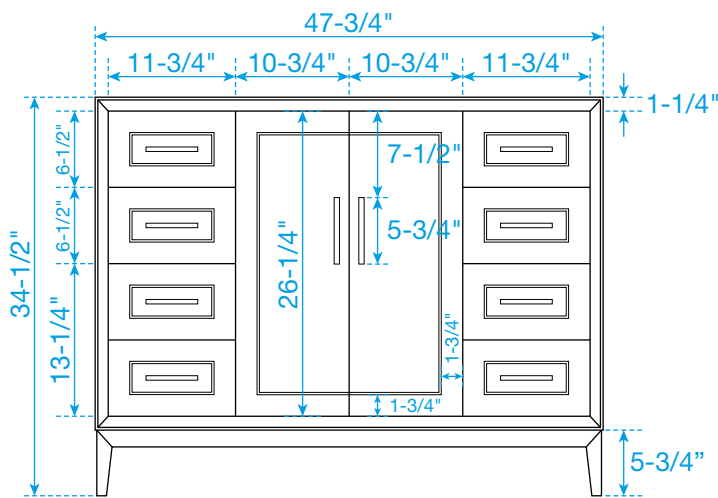

WYNDHAM COLLECTION

TOP VIEW OF VANITY CABINET

*Note: All measurements are $\pm 1/4"$.

WC-5151-48-SGL Quartz

WYNDHAM COLLECTION

Note: Side splash is reversible. All measurements are $\pm 1/4$ ".

WC-QCI-48-SGL-TOP