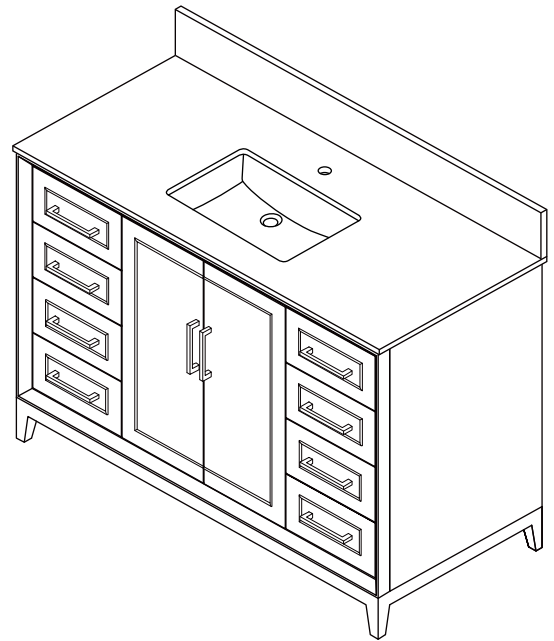

WYNDHAM COLLECTION

TOP VIEW OF VANITY CABINET

*Note: All measurements are $\pm 1/4"$.

WC-5151-48-SGL Quartz

WYNDHAM COLLECTION

Note: Side splash is reversible. All measurements are $\pm 1/4$ ".

WC-QCI-48-SGL-TOP