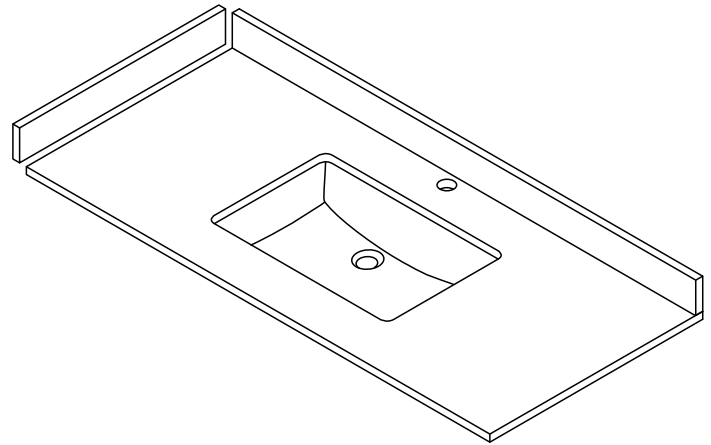

WYNDHAM COLLECTION

TOP VIEW OF VANITY CABINET

*Note: All measurements are $\pm 1/4"$.

WC-5151-48-SGL Quartz

WYNDHAM COLLECTION

Note: Side splash is reversible. All measurements are $\pm 1/4$ ".

WC-QCI-48-SGL-TOP