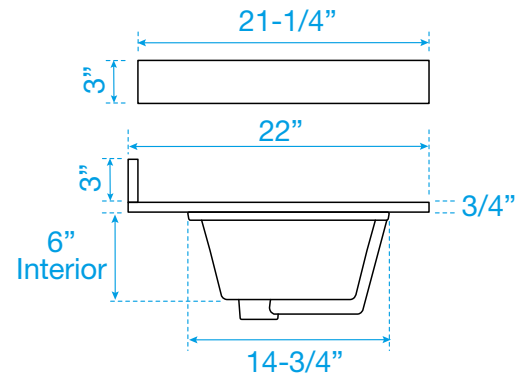

WYNDHAM COLLECTION

TOP VIEW OF VANITY CABINET

*Note: All measurements are $\pm 1/4"$.

WC-5151-48-SGL Quartz

WYNDHAM COLLECTION

Note: Side splash is reversible. All measurements are $\pm 1/4$ ".

WC-QCI-48-SGL-TOP