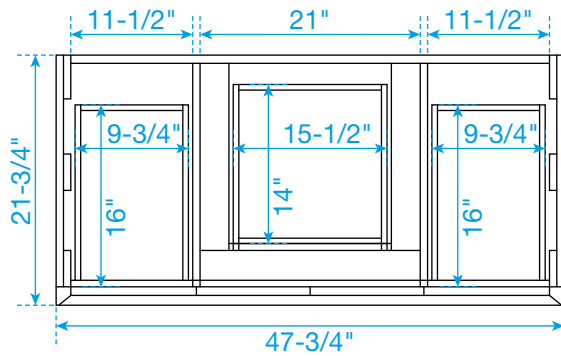

WYNDHAM COLLECTION

TOP VIEW OF VANITY CABINET

*Note: All measurements are $\pm 1/4"$.

WC-5151-48-SGL Quartz

WYNDHAM COLLECTION

Note: Side splash is reversible. All measurements are $\pm 1/4$ ".

WC-QCI-48-SGL-TOP