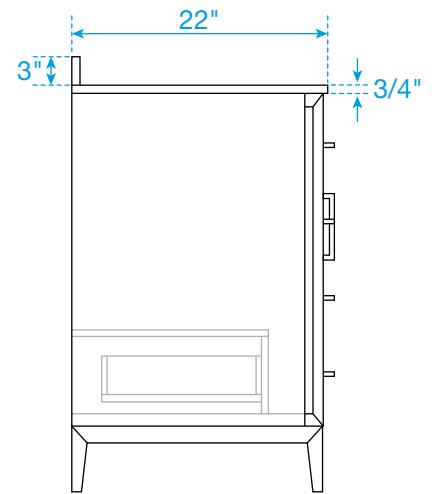

WYNDHAM COLLECTION

TOP VIEW OF VANITY CABINET

*Note: All measurements are $\pm 1/4"$.

WC-5151-48-SGL Quartz

WYNDHAM COLLECTION

Note: Side splash is reversible. All measurements are $\pm 1/4$ ".

WC-QCI-48-SGL-TOP