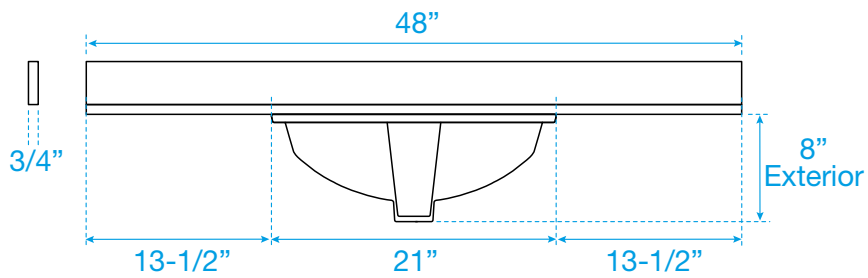

WYNDHAM COLLECTION

TOP VIEW OF VANITY CABINET

*Note: All measurements are $\pm 1/4"$.

WC-5151-48-SGL Quartz

WYNDHAM COLLECTION

Note: Side splash is reversible. All measurements are $\pm 1/4$ ".

WC-QCI-48-SGL-TOP