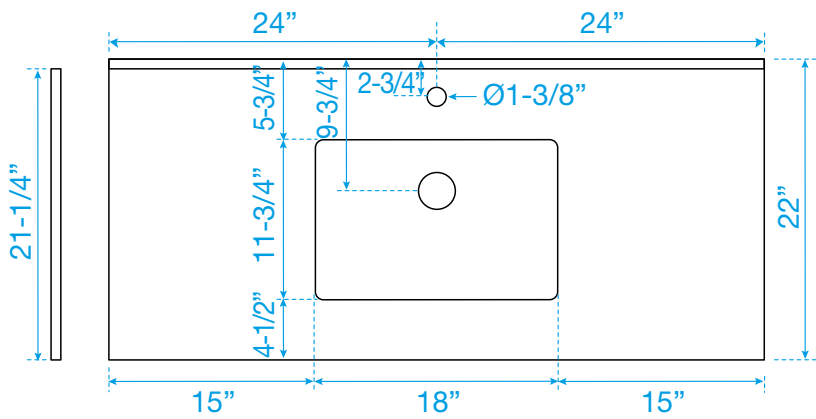

WYNDHAM COLLECTION

TOP VIEW OF VANITY CABINET

*Note: All measurements are $\pm 1/4"$.

WC-5151-48-SGL Quartz

WYNDHAM COLLECTION

Note: Side splash is reversible. All measurements are $\pm 1/4$ ".

WC-QCI-48-SGL-TOP