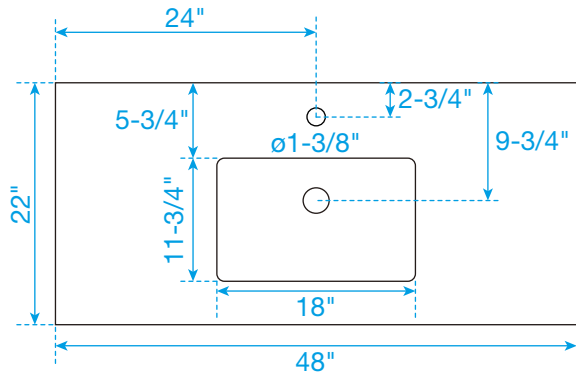

WYNDHAM COLLECTION

TOP VIEW OF VANITY CABINET

*Note: All measurements are $\pm 1/4"$.

WC-5151-48-SGL Quartz

WYNDHAM COLLECTION

Note: Side splash is reversible. All measurements are $\pm 1/4$ ".

WC-QCI-48-SGL-TOP