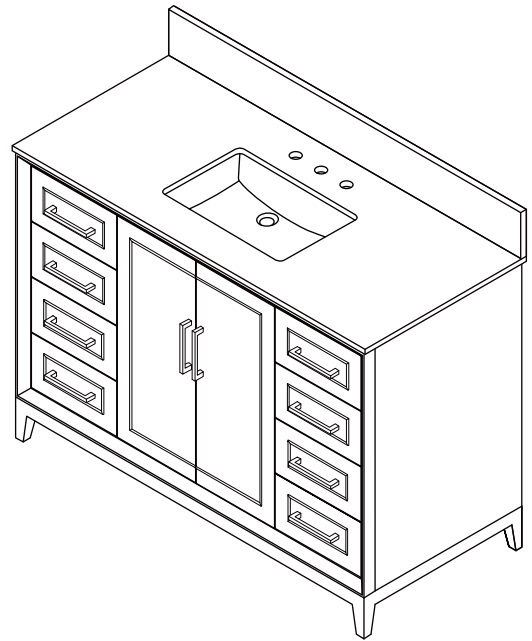

# WYNDHAM COLLECTION

TOP VIEW OF VANITY CABINET

\*Note: All measurements are  $\pm 1/4$ ".

WC-5151-42-SGL  
Quartz

# WYNDHAM COLLECTION

Note: Side splash is reversible. All measurements are  $\pm 1/4"$ .

WC-QC3-42-SGL-TOP