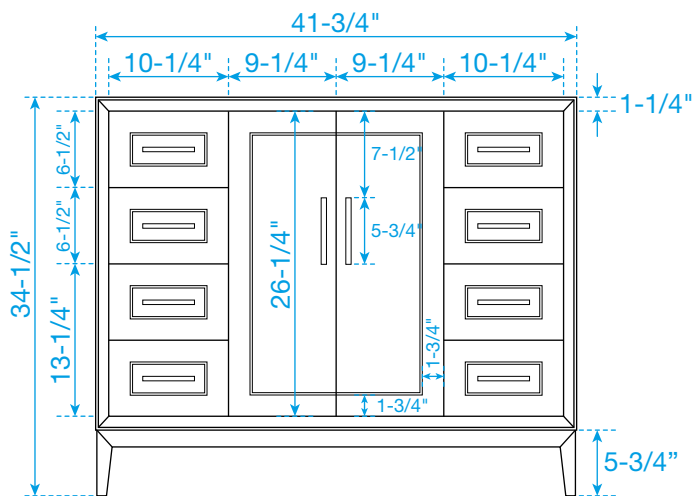

# WYNDHAM COLLECTION

TOP VIEW OF VANITY CABINET

\*Note: All measurements are  $\pm 1/4$ ".

WC-5151-42-SGL  
Quartz

# WYNDHAM COLLECTION

Note: Side splash is reversible. All measurements are  $\pm 1/4"$ .

WC-QC3-42-SGL-TOP