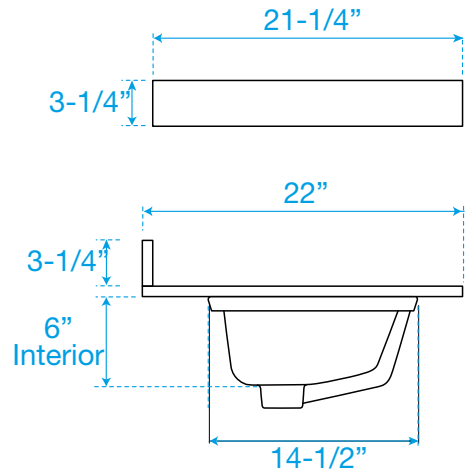

# WYNDHAM COLLECTION

TOP VIEW OF VANITY CABINET

\*Note: All measurements are  $\pm 1/4$ ".

WC-5151-42-SGL  
Quartz

# WYNDHAM COLLECTION

Note: Side splash is reversible. All measurements are  $\pm 1/4"$ .

WC-QC3-42-SGL-TOP