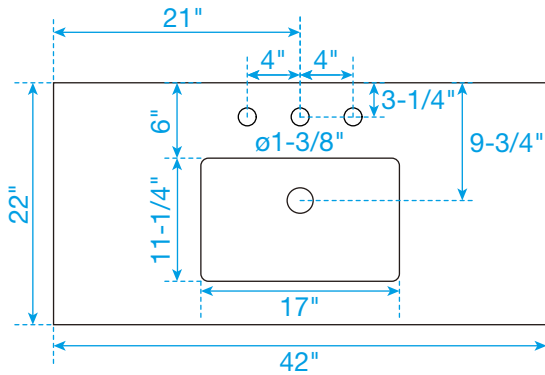

# WYNDHAM COLLECTION

TOP VIEW OF VANITY CABINET

\*Note: All measurements are  $\pm 1/4$ ".

WC-5151-42-SGL  
Quartz

# WYNDHAM COLLECTION

Note: Side splash is reversible. All measurements are  $\pm 1/4"$ .

WC-QC3-42-SGL-TOP