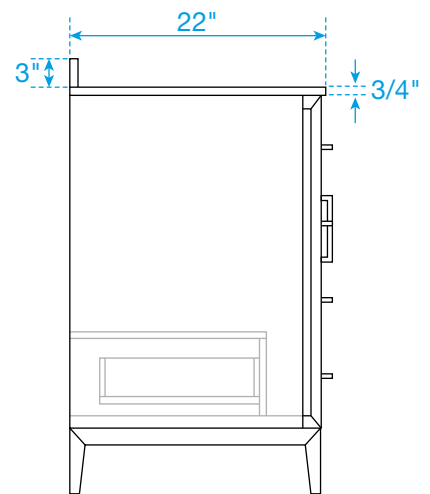

# WYNDHAM COLLECTION

TOP VIEW OF VANITY CABINET

\*Note: All measurements are  $\pm 1/4$ ".

WC-5151-42-SGL  
Quartz

# WYNDHAM COLLECTION

Note: Side splash is reversible. All measurements are  $\pm 1/4"$ .

WC-QC3-42-SGL-TOP