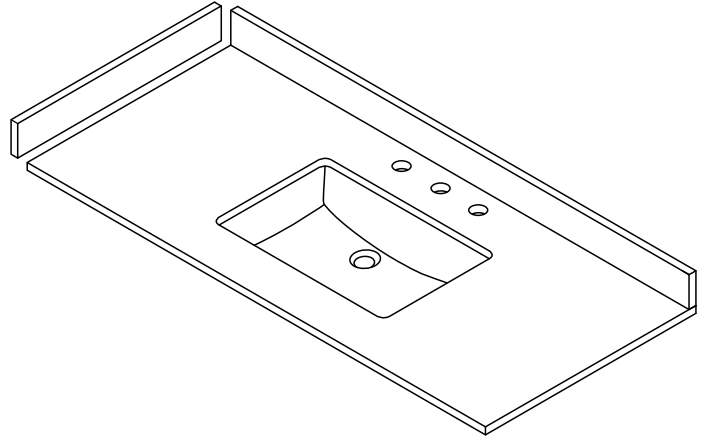

# WYNDHAM COLLECTION

TOP VIEW OF VANITY CABINET

\*Note: All measurements are  $\pm 1/4$ ".

WC-5151-42-SGL  
Quartz

# WYNDHAM COLLECTION

Note: Side splash is reversible. All measurements are  $\pm 1/4"$ .

WC-QC3-42-SGL-TOP