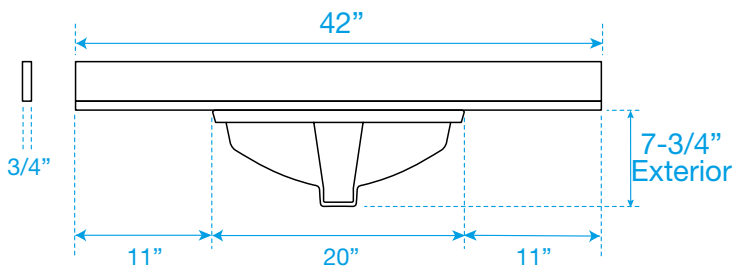

# WYNDHAM COLLECTION

TOP VIEW OF VANITY CABINET

\*Note: All measurements are  $\pm 1/4$ ".

WC-5151-42-SGL  
Quartz

# WYNDHAM COLLECTION

Note: Side splash is reversible. All measurements are  $\pm 1/4"$ .

WC-QC3-42-SGL-TOP