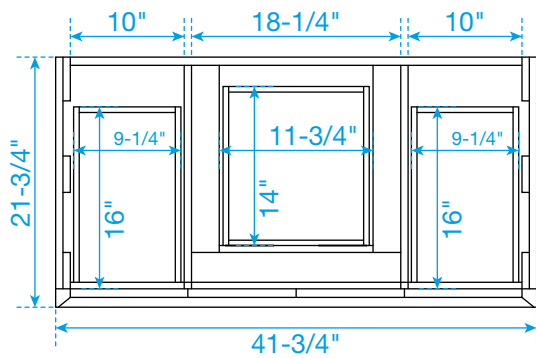

# WYNDHAM COLLECTION

TOP VIEW OF VANITY CABINET

\*Note: All measurements are  $\pm 1/4$ ".

WC-5151-42-SGL  
Quartz

# WYNDHAM COLLECTION

Note: Side splash is reversible. All measurements are  $\pm 1/4"$ .

WC-QC3-42-SGL-TOP