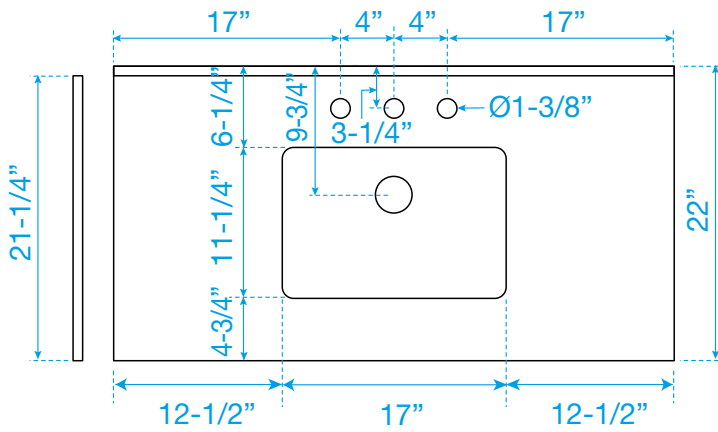

# WYNDHAM COLLECTION

TOP VIEW OF VANITY CABINET

\*Note: All measurements are  $\pm 1/4$ ".

WC-5151-42-SGL  
Quartz

# WYNDHAM COLLECTION

Note: Side splash is reversible. All measurements are  $\pm 1/4"$ .

WC-QC3-42-SGL-TOP