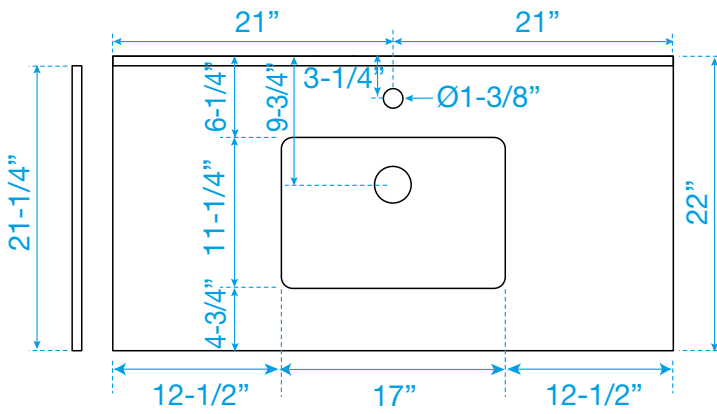

WYNDHAM COLLECTION

TOP VIEW OF VANITY CABINET

*Note: All measurements are $\pm 1/4"$.

WC-5151-42-SGL
Quartz

WYNDHAM COLLECTION

Note: Side splash is reversible. All measurements are $\pm 1/4$ ".

WC-QCI-42-SGL-TOP