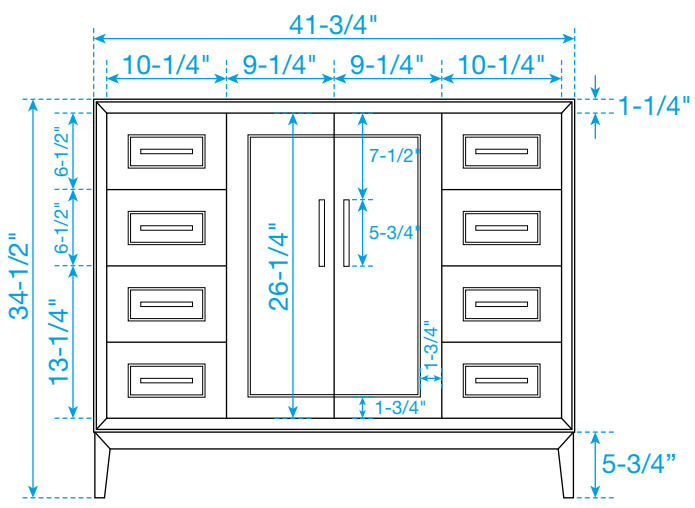

WYNDHAM COLLECTION

TOP VIEW OF VANITY CABINET

*Note: All measurements are $\pm 1/4"$.

WC-5151-42-SGL
Quartz

WYNDHAM COLLECTION

Note: Side splash is reversible. All measurements are $\pm 1/4$ ".

WC-QCI-42-SGL-TOP