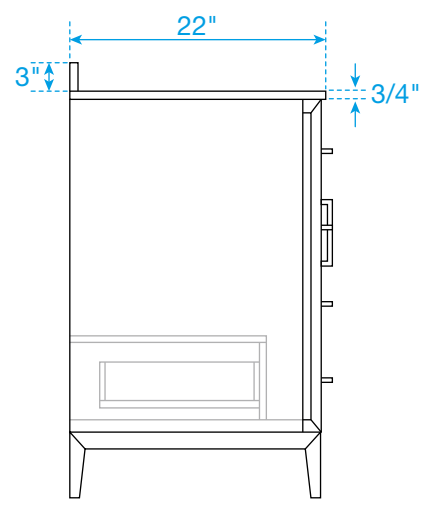

WYNDHAM COLLECTION

TOP VIEW OF VANITY CABINET

*Note: All measurements are $\pm 1/4"$.

WC-5151-42-SGL
Quartz

WYNDHAM COLLECTION

Note: Side splash is reversible. All measurements are $\pm 1/4$ ".

WC-QCI-42-SGL-TOP