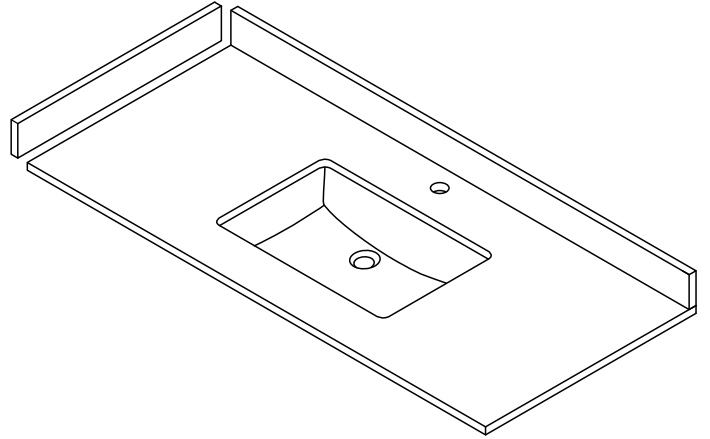

WYNDHAM COLLECTION

TOP VIEW OF VANITY CABINET

*Note: All measurements are $\pm 1/4"$.

WC-5151-42-SGL
Quartz

WYNDHAM COLLECTION

Note: Side splash is reversible. All measurements are $\pm 1/4$ ".

WC-QCI-42-SGL-TOP