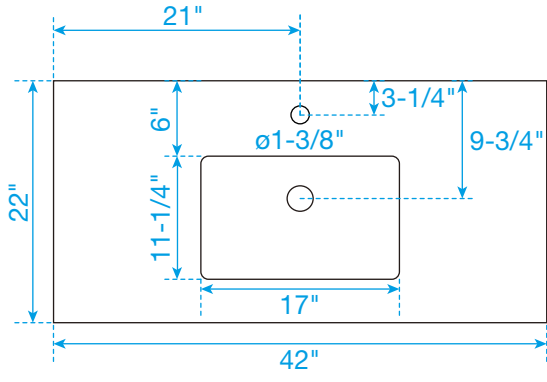

WYNDHAM COLLECTION

TOP VIEW OF VANITY CABINET

*Note: All measurements are $\pm 1/4"$.

WC-5151-42-SGL
Quartz

WYNDHAM COLLECTION

Note: Side splash is reversible. All measurements are $\pm 1/4$ ".

WC-QCI-42-SGL-TOP