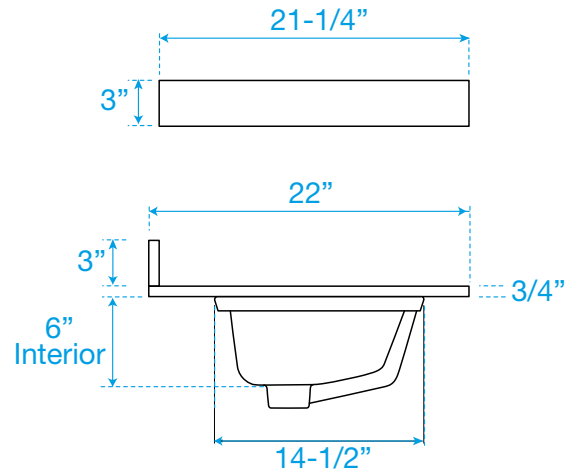

WYNDHAM COLLECTION

TOP VIEW OF VANITY CABINET

*Note: All measurements are $\pm 1/4"$.

WC-5151-42-SGL
Quartz

WYNDHAM COLLECTION

Note: Side splash is reversible. All measurements are $\pm 1/4$ ".

WC-QCI-42-SGL-TOP