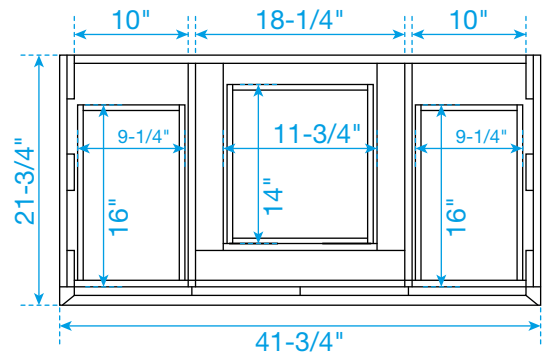

WYNDHAM COLLECTION

TOP VIEW OF VANITY CABINET

*Note: All measurements are $\pm 1/4"$.

WC-5151-42-SGL
Quartz

WYNDHAM COLLECTION

Note: Side splash is reversible. All measurements are $\pm 1/4$ ".

WC-QCI-42-SGL-TOP