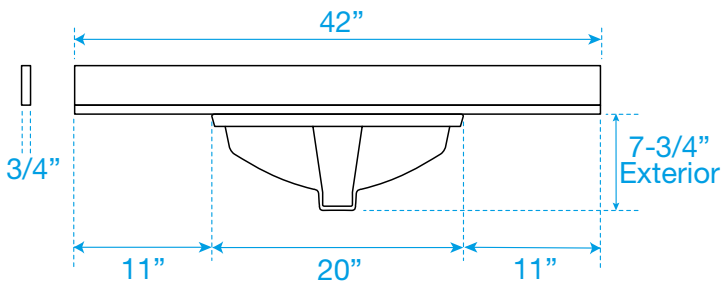

WYNDHAM COLLECTION

TOP VIEW OF VANITY CABINET

*Note: All measurements are $\pm 1/4"$.

WC-5151-42-SGL
Quartz

WYNDHAM COLLECTION

Note: Side splash is reversible. All measurements are $\pm 1/4$ ".

WC-QCI-42-SGL-TOP