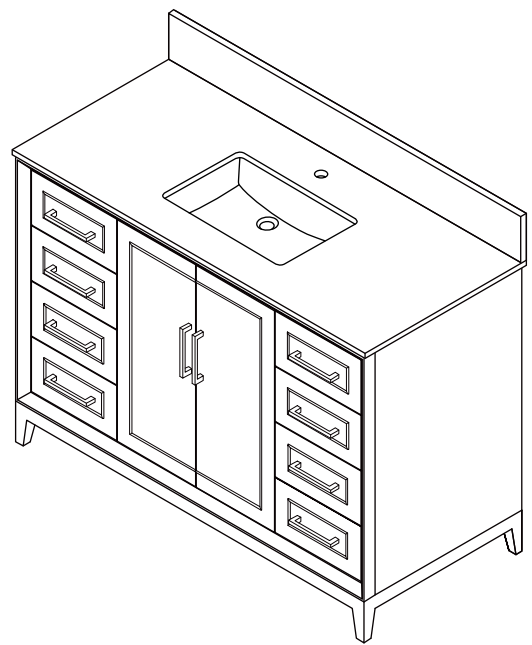

WYNDHAM COLLECTION

TOP VIEW OF VANITY CABINET

*Note: All measurements are $\pm 1/4"$.

WC-5151-42-SGL
Quartz

WYNDHAM COLLECTION

Note: Side splash is reversible. All measurements are $\pm 1/4$ ".

WC-QCI-42-SGL-TOP