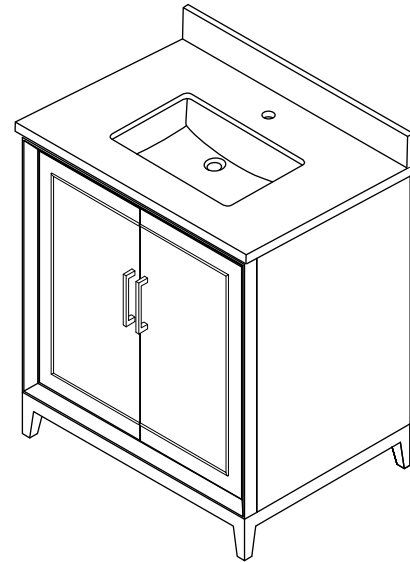

WYNDHAM COLLECTION

TOP VIEW OF VANITY CABINET

*Note: All measurements are $\pm 1/4$ ".

WC-5151-30-SGL
Quartz

WYNDHAM COLLECTION

Note: Side splash is reversible. All measurements are $\pm 1/4\text{"}$.

WC-QCI-30-SGL-TOP