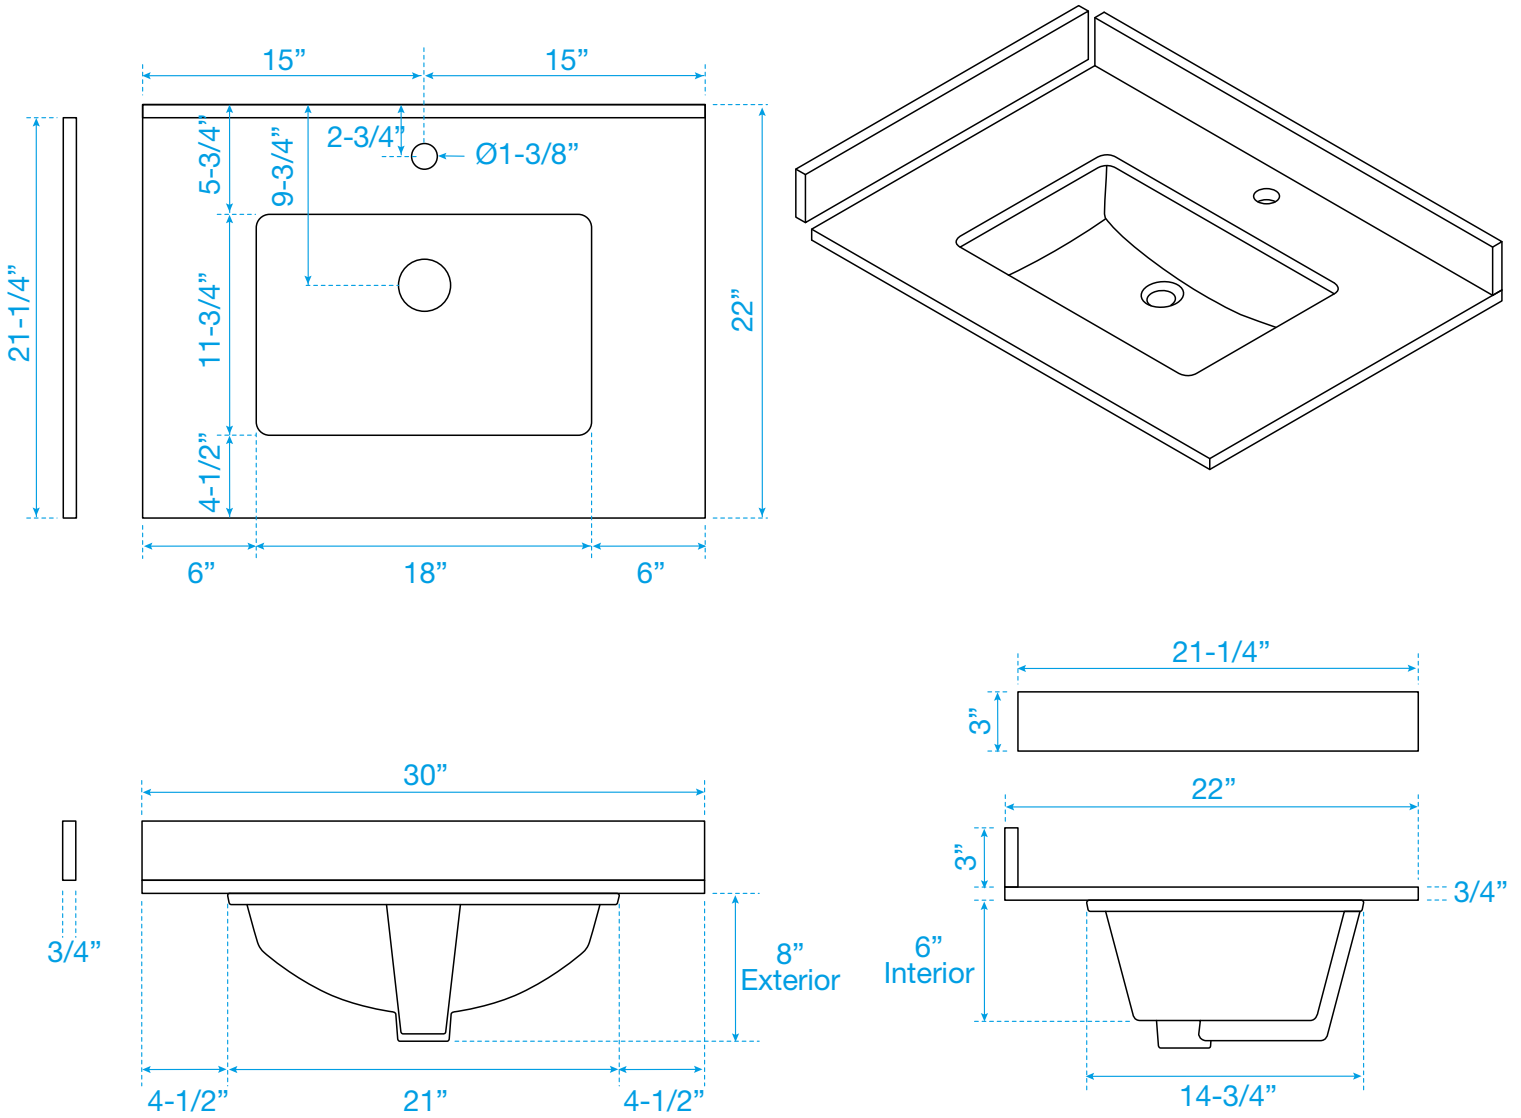

WYNDHAM COLLECTION

TOP VIEW OF VANITY CABINET

*Note: All measurements are $\pm 1/4$ ".

WC-5151-30-SGL
Quartz

WYNDHAM COLLECTION

Note: Side splash is reversible. All measurements are $\pm 1/4\text{"}$.

WC-QCI-30-SGL-TOP