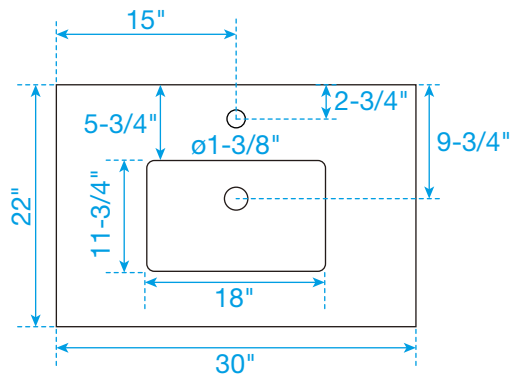

WYNDHAM COLLECTION

TOP VIEW OF VANITY CABINET

*Note: All measurements are $\pm 1/4$ ".

WC-5151-30-SGL
Quartz

WYNDHAM COLLECTION

Note: Side splash is reversible. All measurements are $\pm 1/4\text{"}$.

WC-QCI-30-SGL-TOP