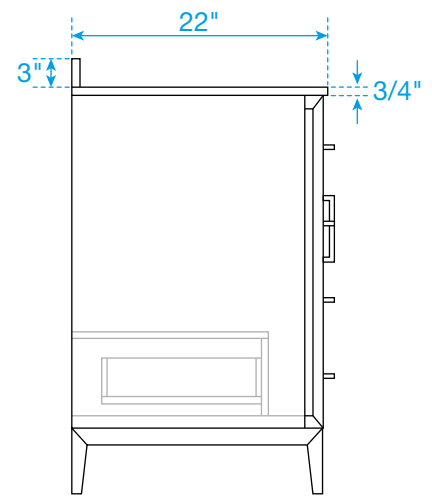

WYNDHAM COLLECTION

TOP VIEW OF VANITY CABINET

*Note: All measurements are $\pm 1/4$ ".

WC-5151-30-SGL
Quartz

WYNDHAM COLLECTION

Note: Side splash is reversible. All measurements are $\pm 1/4\text{"}$.

WC-QCI-30-SGL-TOP