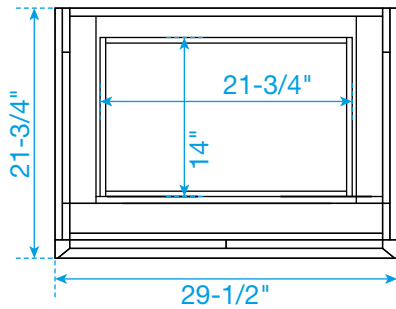

WYNDHAM COLLECTION

TOP VIEW OF VANITY CABINET

*Note: All measurements are $\pm 1/4$ ".

WC-5151-30-SGL
Quartz

WYNDHAM COLLECTION

Note: Side splash is reversible. All measurements are $\pm 1/4\text{"}$.

WC-QCI-30-SGL-TOP