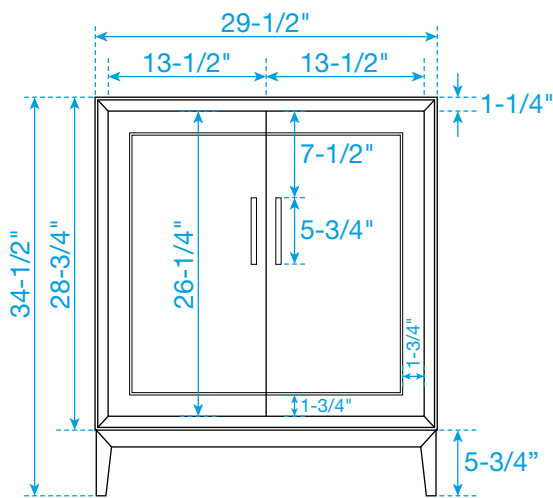

WYNDHAM COLLECTION

TOP VIEW OF VANITY CABINET

*Note: All measurements are $\pm 1/4$ ".

WC-5151-30-SGL
Quartz

WYNDHAM COLLECTION

Note: Side splash is reversible. All measurements are $\pm 1/4\text{"}$.

WC-QCI-30-SGL-TOP