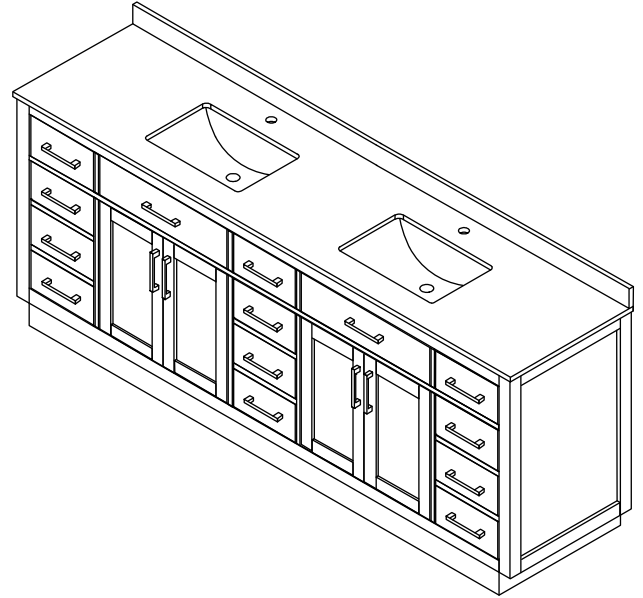

# WYNDHAM COLLECTION

TOP VIEW OF VANITY CABINET

\*Note: Due to high probability of breakage, the backsplash comes in two pieces, cut from the same piece. All measurements are  $\pm 1/4"$ .

WC-2626-84-DBL

# WYNDHAM COLLECTION

Side splash is reversible.  
 Note: Due to high probability of breakage, the backsplash comes in two pieces, cut from the same piece. All measurements are  $\pm 1/4"$ .

WC-VCA-84-DBL-TOP