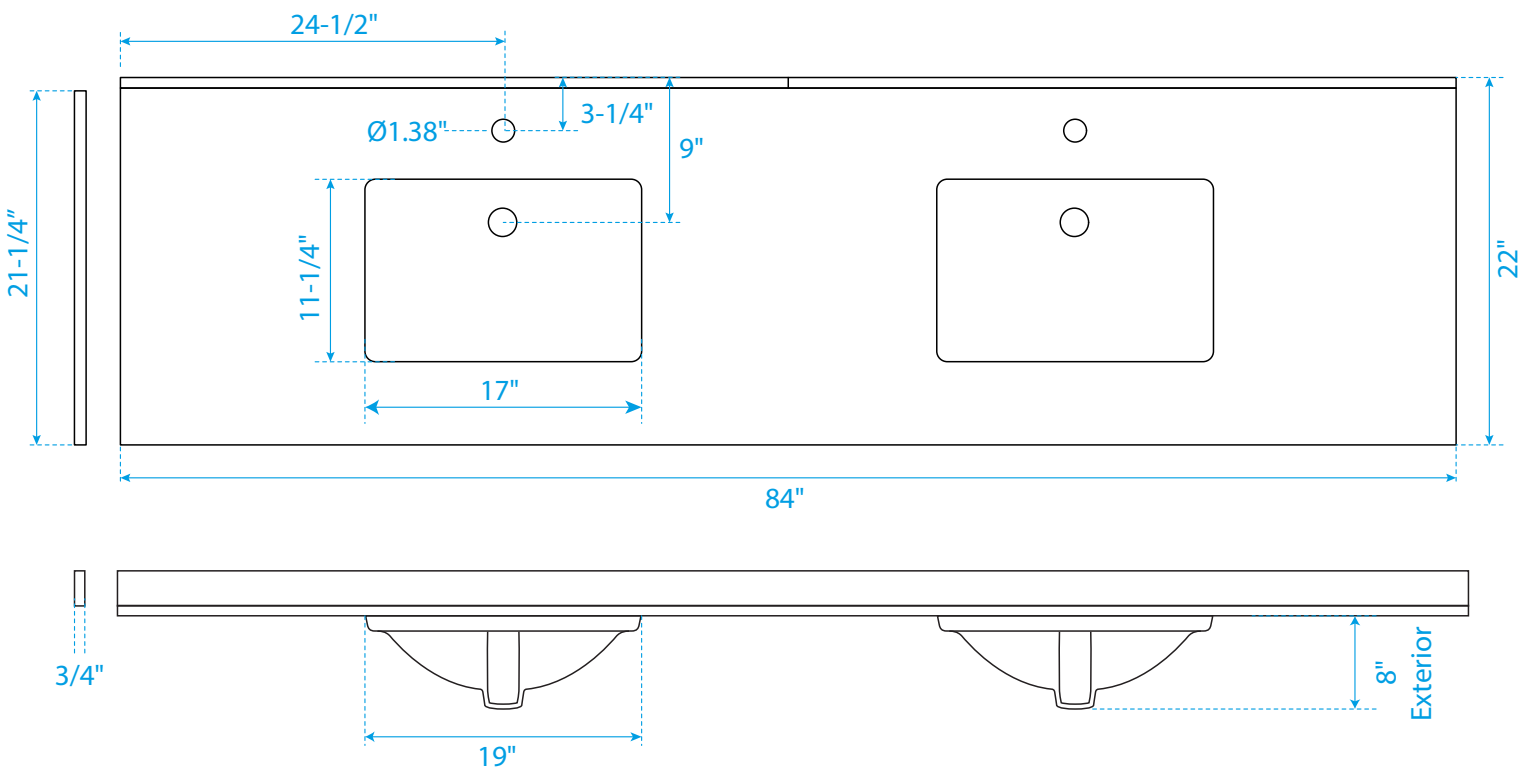

# WYNDHAM COLLECTION

TOP VIEW OF VANITY CABINET

\*Note: Due to high probability of breakage, the backsplash comes in two pieces, cut from the same piece. All measurements are  $\pm 1/4"$ .

WC-2626-84-DBL

# WYNDHAM COLLECTION

Side splash is reversible.  
 Note: Due to high probability of breakage, the backsplash comes in two pieces, cut from the same piece. All measurements are  $\pm 1/4"$ .

WC-VCA-84-DBL-TOP