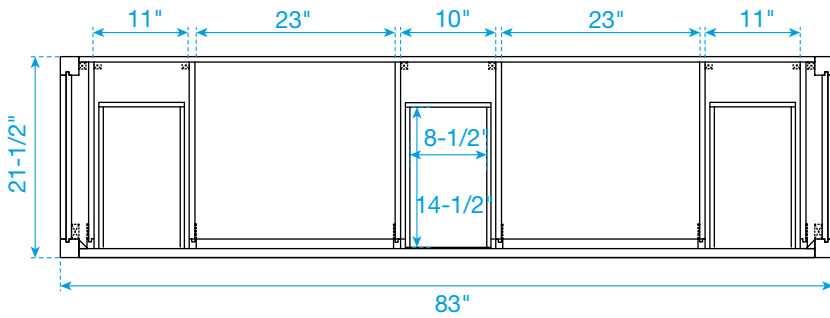

# WYNDHAM COLLECTION

TOP VIEW OF VANITY CABINET

\*Note: Due to high probability of breakage, the backsplash comes in two pieces, cut from the same piece. All measurements are  $\pm 1/4"$ .

WC-2626-84-DBL

# WYNDHAM COLLECTION

Side splash is reversible.  
 Note: Due to high probability of breakage, the backsplash comes in two pieces, cut from the same piece. All measurements are  $\pm 1/4"$ .

WC-VCA-84-DBL-TOP