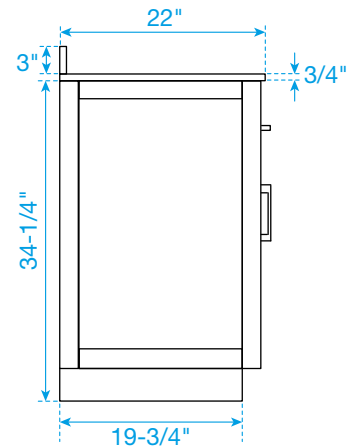

# WYNDHAM COLLECTION

TOP VIEW OF VANITY CABINET

\*Note: Due to high probability of breakage, the backsplash comes in two pieces, cut from the same piece. All measurements are  $\pm 1/4"$ .

WC-2626-84-DBL

# WYNDHAM COLLECTION

Side splash is reversible.  
 Note: Due to high probability of breakage, the backsplash comes in two pieces, cut from the same piece. All measurements are  $\pm 1/4"$ .

WC-VCA-84-DBL-TOP