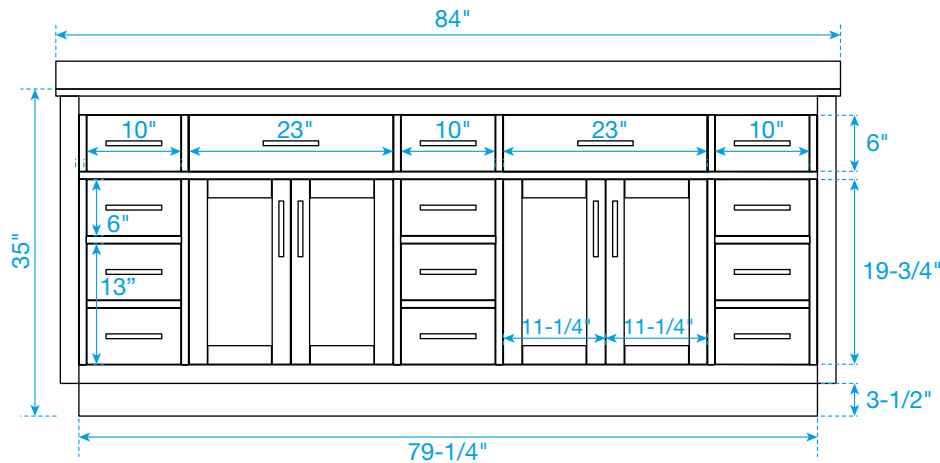

# WYNDHAM COLLECTION

TOP VIEW OF VANITY CABINET

\*Note: Due to high probability of breakage, the backsplash comes in two pieces, cut from the same piece. All measurements are  $\pm 1/4"$ .

WC-2626-84-DBL

# WYNDHAM COLLECTION

Side splash is reversible.  
 Note: Due to high probability of breakage, the backsplash comes in two pieces, cut from the same piece. All measurements are  $\pm 1/4"$ .

WC-VCA-84-DBL-TOP