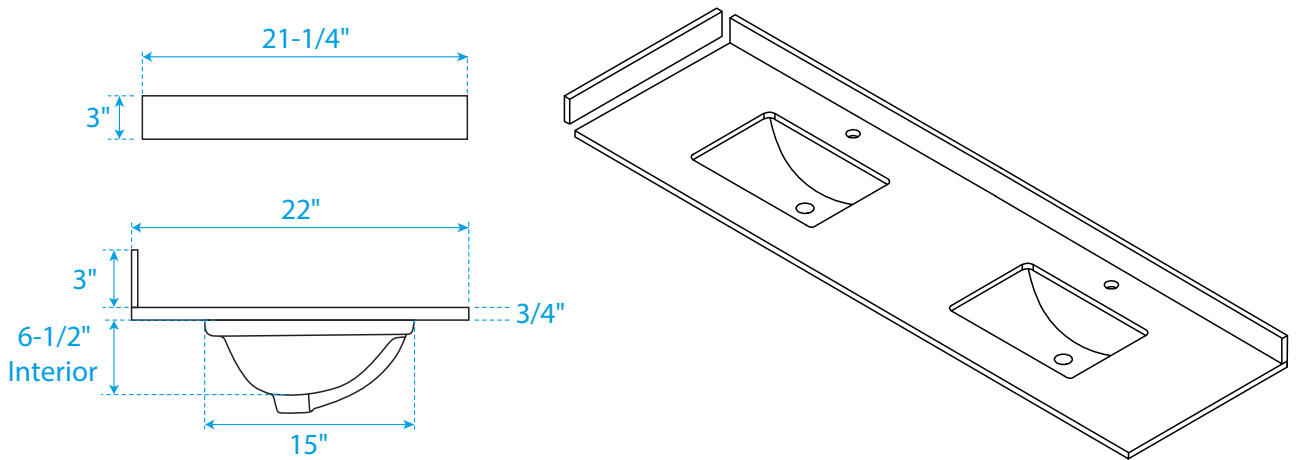

# WYNDHAM COLLECTION

TOP VIEW OF VANITY CABINET

\*Note: Due to high probability of breakage, the backsplash comes in two pieces, cut from the same piece. All measurements are  $\pm 1/4"$ .

WC-2626-84-DBL

# WYNDHAM COLLECTION

Side splash is reversible.  
 Note: Due to high probability of breakage, the backsplash comes in two pieces, cut from the same piece. All measurements are  $\pm 1/4"$ .

WC-VCA-84-DBL-TOP