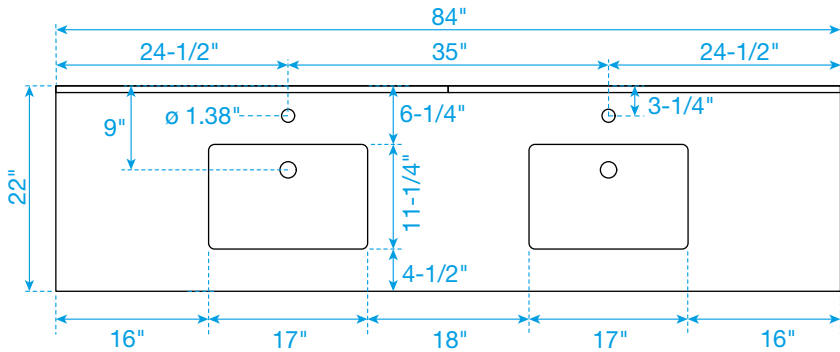

# WYNDHAM COLLECTION

TOP VIEW OF VANITY CABINET

\*Note: Due to high probability of breakage, the backsplash comes in two pieces, cut from the same piece. All measurements are  $\pm 1/4"$ .

WC-2626-84-DBL

# WYNDHAM COLLECTION

Side splash is reversible.  
 Note: Due to high probability of breakage, the backsplash comes in two pieces, cut from the same piece. All measurements are  $\pm 1/4"$ .

WC-VCA-84-DBL-TOP