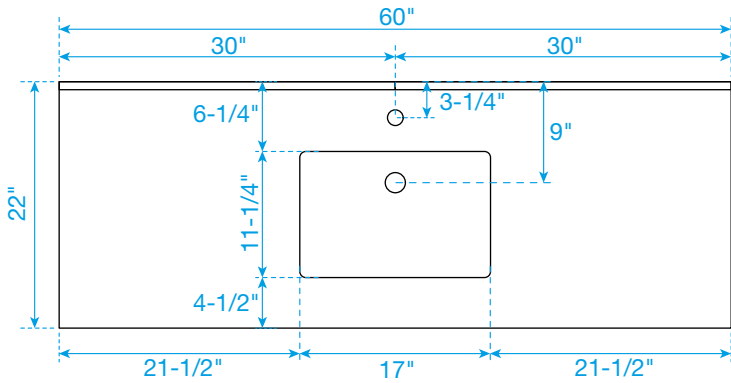

WYNDHAM COLLECTION

TOP VIEW OF VANITY CABINET

*Note: Due to high probability of breakage, the backsplash comes in two pieces, cut from the same piece. All measurements are $\pm 1/4"$.

WC-2626-60-SGL

WYNDHAM COLLECTION

Side splash is reversible.

Note: Due to high probability of breakage, the backsplash comes in two pieces, cut from the same piece. All measurements are $\pm 1/4$ ".

WC-VCA-60-SGL-TOP