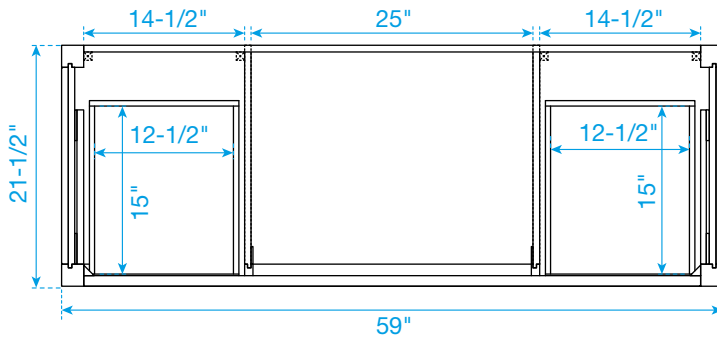

WYNDHAM COLLECTION

TOP VIEW OF VANITY CABINET

*Note: Due to high probability of breakage, the backsplash comes in two pieces, cut from the same piece. All measurements are $\pm 1/4"$.

WC-2626-60-SGL

WYNDHAM COLLECTION

Side splash is reversible.

Note: Due to high probability of breakage, the backsplash comes in two pieces, cut from the same piece. All measurements are $\pm 1/4$ ".

WC-VCA-60-SGL-TOP