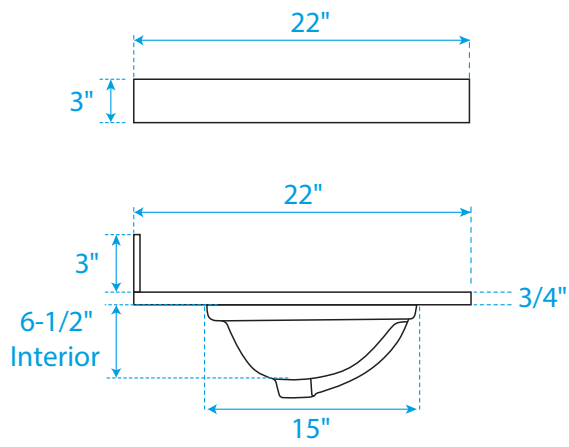

WYNDHAM COLLECTION

TOP VIEW OF VANITY CABINET

*Note: Due to high probability of breakage, the backsplash comes in two pieces, cut from the same piece. All measurements are $\pm 1/4"$.

WC-2626-60-SGL

WYNDHAM COLLECTION

Side splash is reversible.

Note: Due to high probability of breakage, the backsplash comes in two pieces, cut from the same piece. All measurements are $\pm 1/4$ ".

WC-VCA-60-SGL-TOP