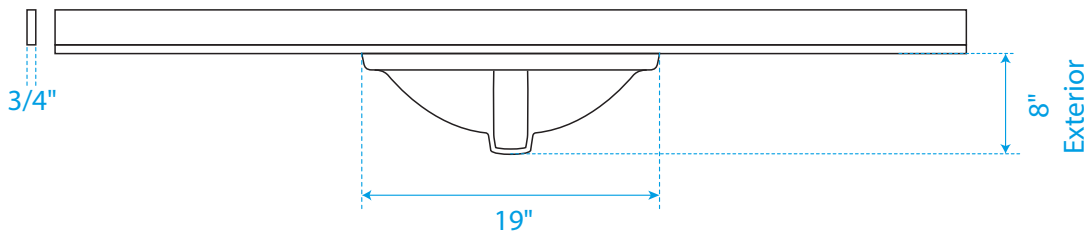

WYNDHAM COLLECTION

TOP VIEW OF VANITY CABINET

*Note: Due to high probability of breakage, the backsplash comes in two pieces, cut from the same piece. All measurements are $\pm 1/4"$.

WC-2626-60-SGL

WYNDHAM COLLECTION

Side splash is reversible.

Note: Due to high probability of breakage, the backsplash comes in two pieces, cut from the same piece. All measurements are $\pm 1/4$ ".

WC-VCA-60-SGL-TOP