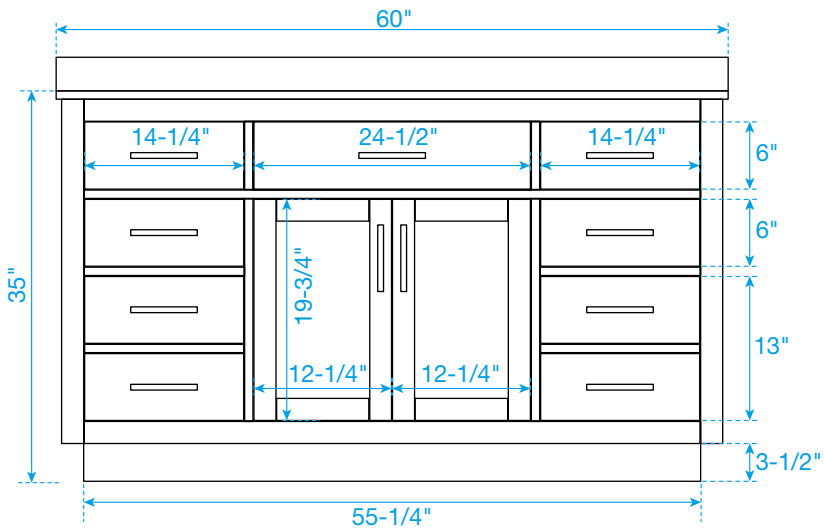

WYNDHAM COLLECTION

TOP VIEW OF VANITY CABINET

*Note: Due to high probability of breakage, the backsplash comes in two pieces, cut from the same piece. All measurements are $\pm 1/4"$.

WC-2626-60-SGL

WYNDHAM COLLECTION

Side splash is reversible.

Note: Due to high probability of breakage, the backsplash comes in two pieces, cut from the same piece. All measurements are $\pm 1/4$ ".

WC-VCA-60-SGL-TOP