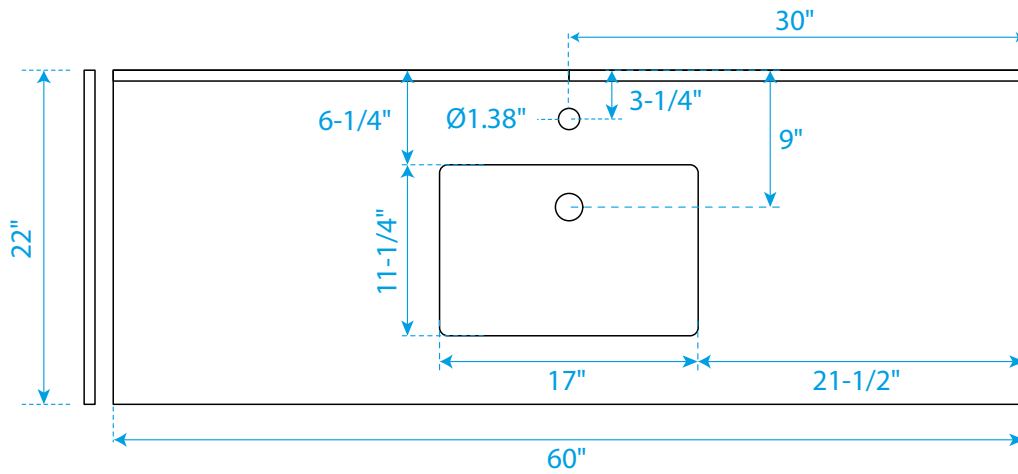

WYNDHAM COLLECTION

TOP VIEW OF VANITY CABINET

*Note: Due to high probability of breakage, the backsplash comes in two pieces, cut from the same piece. All measurements are $\pm 1/4"$.

WC-2626-60-SGL

WYNDHAM COLLECTION

Side splash is reversible.

Note: Due to high probability of breakage, the backsplash comes in two pieces, cut from the same piece. All measurements are $\pm 1/4$ ".

WC-VCA-60-SGL-TOP