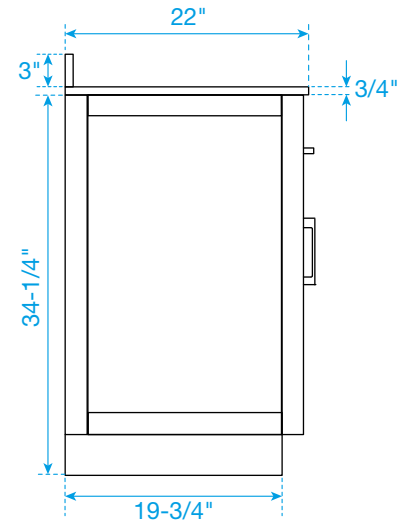

WYNDHAM COLLECTION

TOP VIEW OF VANITY CABINET

*Note: Due to high probability of breakage, the backsplash comes in two pieces, cut from the same piece. All measurements are $\pm 1/4"$.

WC-2626-60-SGL

WYNDHAM COLLECTION

Side splash is reversible.

Note: Due to high probability of breakage, the backsplash comes in two pieces, cut from the same piece. All measurements are $\pm 1/4$ ".

WC-VCA-60-SGL-TOP