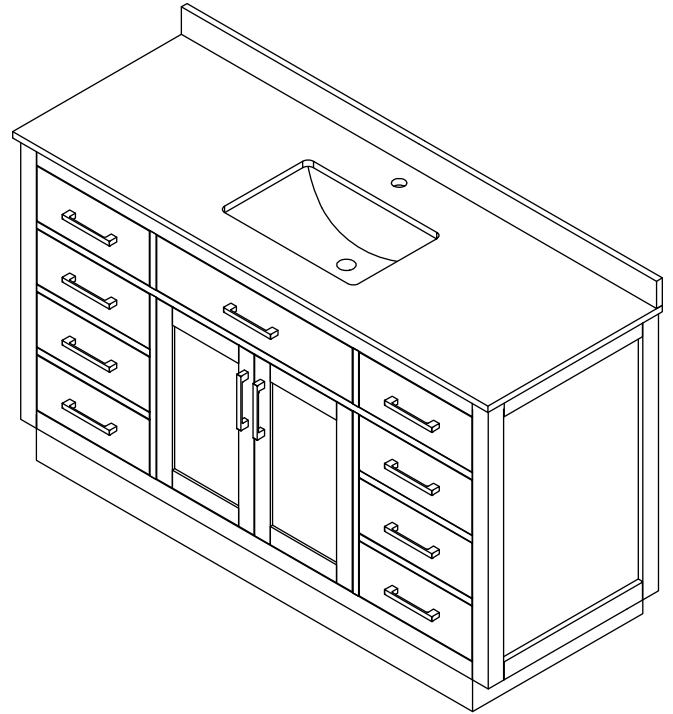

WYNDHAM COLLECTION

TOP VIEW OF VANITY CABINET

*Note: Due to high probability of breakage, the backsplash comes in two pieces, cut from the same piece. All measurements are $\pm 1/4"$.

WC-2626-60-SGL

WYNDHAM COLLECTION

Side splash is reversible.

Note: Due to high probability of breakage, the backsplash comes in two pieces, cut from the same piece. All measurements are $\pm 1/4$ ".

WC-VCA-60-SGL-TOP