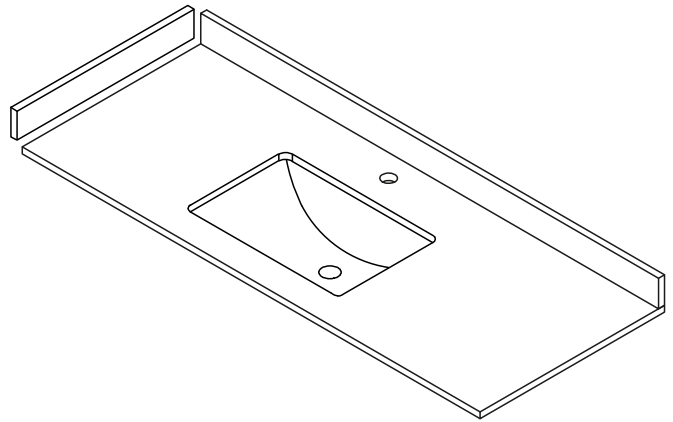

WYNDHAM COLLECTION

TOP VIEW OF VANITY CABINET

*Note: Due to high probability of breakage, the backsplash comes in two pieces, cut from the same piece. All measurements are $\pm 1/4"$.

WC-2626-60-SGL

WYNDHAM COLLECTION

Side splash is reversible.

Note: Due to high probability of breakage, the backsplash comes in two pieces, cut from the same piece. All measurements are $\pm 1/4$ ".

WC-VCA-60-SGL-TOP