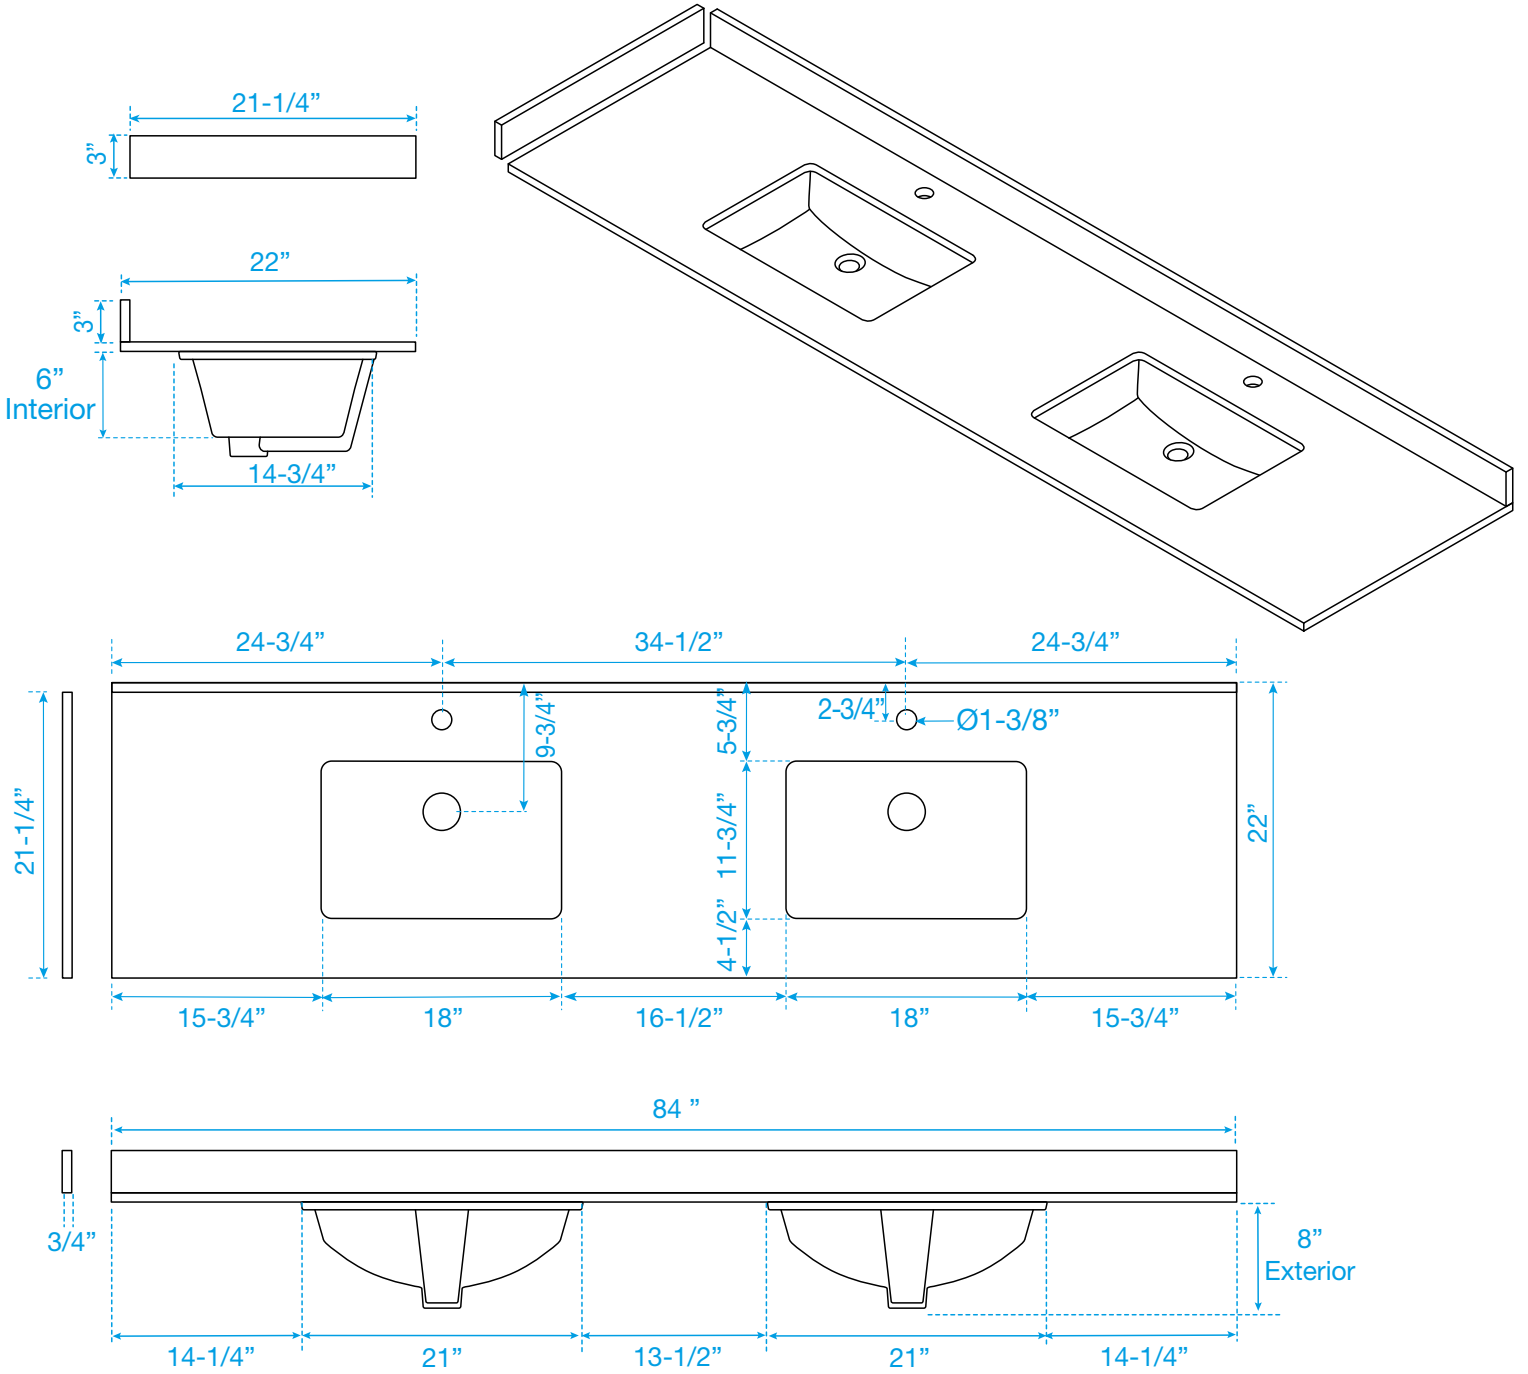

WYNDHAM COLLECTION

TOP VIEW OF VANITY CABINET

*Note: Due to high probability of breakage, the backsplash comes in two pieces, cut from the same piece. All measurements are $\pm 1/4"$.

WC-4141-84-DBL
Quartz

WYNDHAM COLLECTION

Note: Side splash is reversible. Due to high probability of breakage, the backsplash comes in two pieces, cut from the same piece. All measurements are $\pm 1/4''$.

WC-QCI-84-DBL-TOP