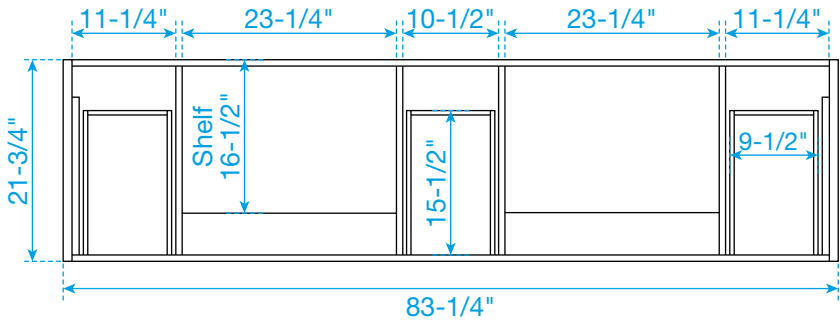

WYNDHAM COLLECTION

TOP VIEW OF VANITY CABINET

*Note: Due to high probability of breakage, the backsplash comes in two pieces, cut from the same piece. All measurements are $\pm 1/4"$.

WC-4141-84-DBL
Quartz

WYNDHAM COLLECTION

Note: Side splash is reversible. Due to high probability of breakage, the backsplash comes in two pieces, cut from the same piece. All measurements are $\pm 1/4''$.

WC-QCI-84-DBL-TOP