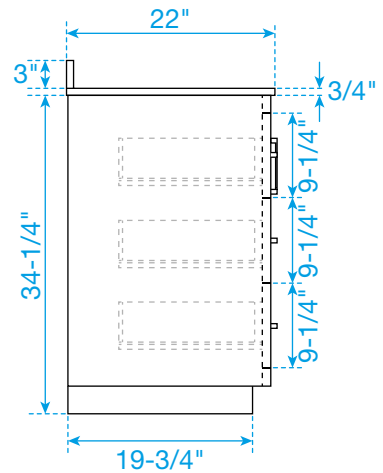

WYNDHAM COLLECTION

TOP VIEW OF VANITY CABINET

*Note: Due to high probability of breakage, the backsplash comes in two pieces, cut from the same piece. All measurements are $\pm 1/4"$.

WC-4141-84-DBL
Quartz

WYNDHAM COLLECTION

Note: Side splash is reversible. Due to high probability of breakage, the backsplash comes in two pieces, cut from the same piece. All measurements are $\pm 1/4''$.

WC-QCI-84-DBL-TOP