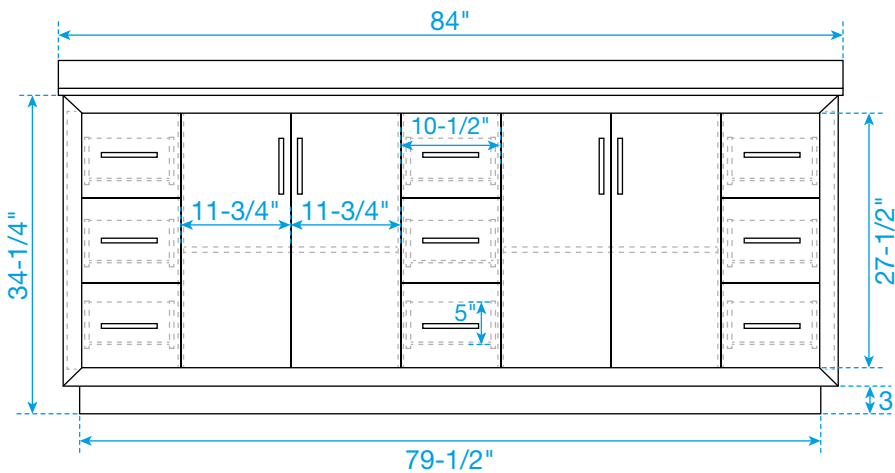

WYNDHAM COLLECTION

TOP VIEW OF VANITY CABINET

*Note: Due to high probability of breakage, the backsplash comes in two pieces, cut from the same piece. All measurements are $\pm 1/4"$.

WC-4141-84-DBL
Quartz

WYNDHAM COLLECTION

Note: Side splash is reversible. Due to high probability of breakage, the backsplash comes in two pieces, cut from the same piece. All measurements are $\pm 1/4''$.

WC-QCI-84-DBL-TOP