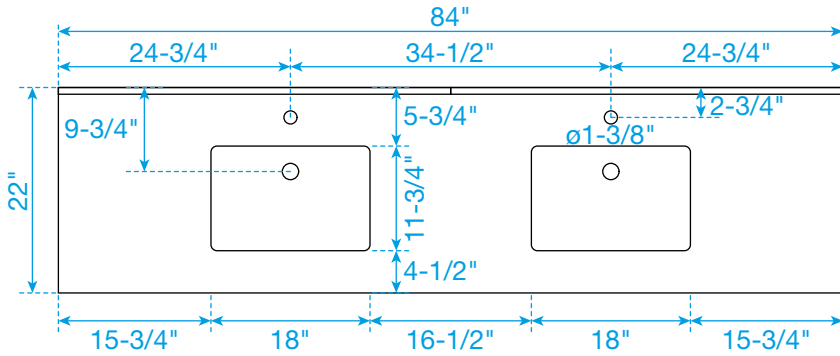

WYNDHAM COLLECTION

TOP VIEW OF VANITY CABINET

*Note: Due to high probability of breakage, the backsplash comes in two pieces, cut from the same piece. All measurements are $\pm 1/4"$.

WC-4141-84-DBL
Quartz

WYNDHAM COLLECTION

Note: Side splash is reversible. Due to high probability of breakage, the backsplash comes in two pieces, cut from the same piece. All measurements are $\pm 1/4''$.

WC-QCI-84-DBL-TOP