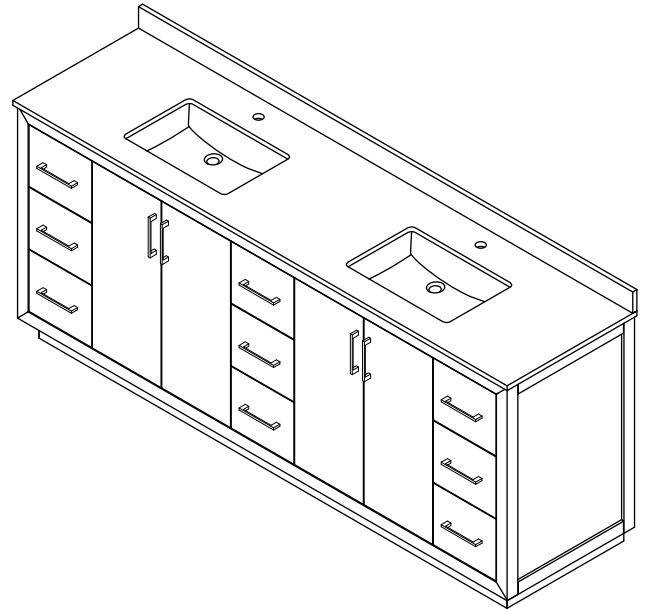

WYNDHAM COLLECTION

TOP VIEW OF VANITY CABINET

*Note: Due to high probability of breakage, the backsplash comes in two pieces, cut from the same piece. All measurements are $\pm 1/4"$.

WC-4141-84-DBL
Quartz

WYNDHAM COLLECTION

Note: Side splash is reversible. Due to high probability of breakage, the backsplash comes in two pieces, cut from the same piece. All measurements are $\pm 1/4''$.

WC-QCI-84-DBL-TOP