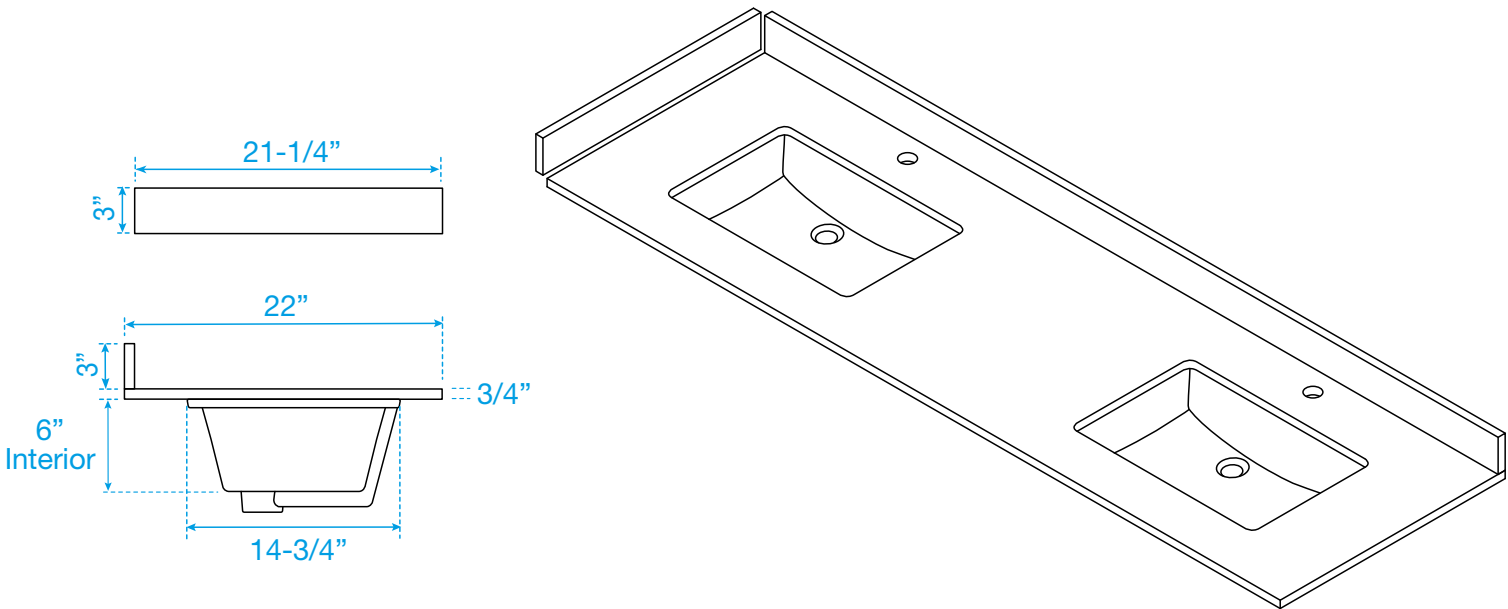

# WYNDHAM COLLECTION

TOP VIEW OF VANITY CABINET

\*Note: Due to high probability of breakage, the backsplash comes in two pieces, cut from the same piece. All measurements are  $\pm 1/4"$ .

WC-4141-72-DBL  
Quartz

# WYNDHAM COLLECTION

Note: Side splash is reversible. Due to high probability of breakage, the backsplash comes in two pieces, cut from the same piece. All measurements are  $\pm 1/4$ ".

WC-QCI-72-DBL-TOP