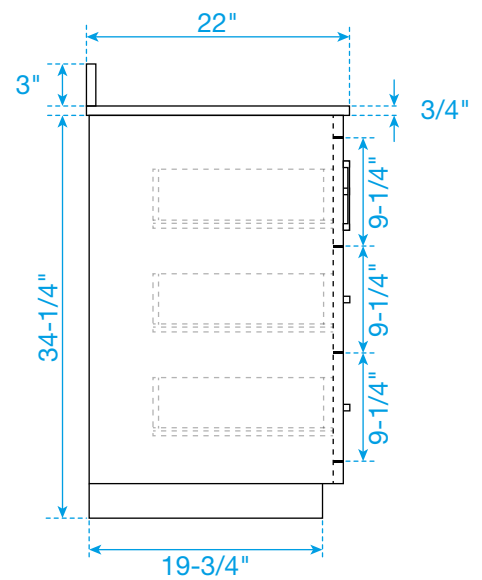

# WYNDHAM COLLECTION

TOP VIEW OF VANITY CABINET

\*Note: Due to high probability of breakage, the backsplash comes in two pieces, cut from the same piece. All measurements are  $\pm 1/4"$ .

WC-4141-72-DBL  
Quartz

# WYNDHAM COLLECTION

Note: Side splash is reversible. Due to high probability of breakage, the backsplash comes in two pieces, cut from the same piece. All measurements are  $\pm 1/4$ ".

WC-QCI-72-DBL-TOP