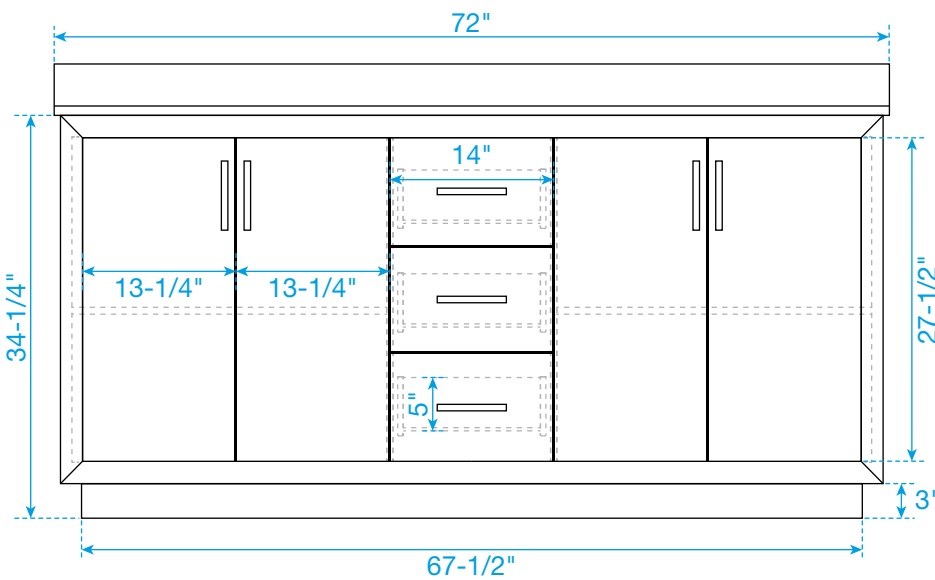

# WYNDHAM COLLECTION

TOP VIEW OF VANITY CABINET

\*Note: Due to high probability of breakage, the backsplash comes in two pieces, cut from the same piece. All measurements are  $\pm 1/4"$ .

WC-4141-72-DBL  
Quartz

# WYNDHAM COLLECTION

Note: Side splash is reversible. Due to high probability of breakage, the backsplash comes in two pieces, cut from the same piece. All measurements are  $\pm 1/4$ ".

WC-QCI-72-DBL-TOP