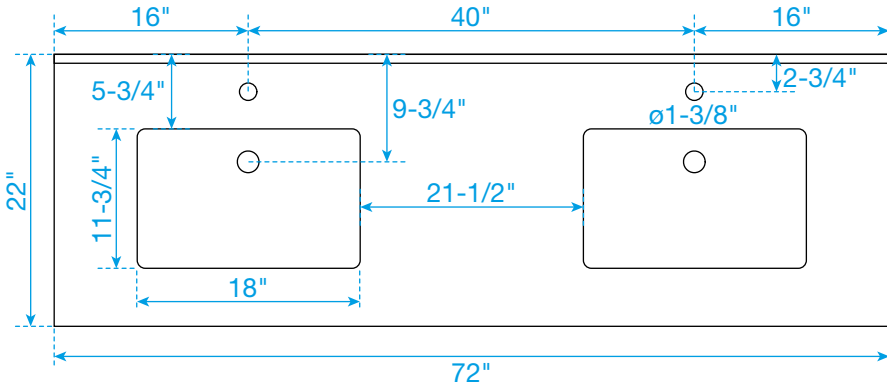

# WYNDHAM COLLECTION

TOP VIEW OF VANITY CABINET

\*Note: Due to high probability of breakage, the backsplash comes in two pieces, cut from the same piece. All measurements are  $\pm 1/4"$ .

WC-4141-72-DBL  
Quartz

# WYNDHAM COLLECTION

Note: Side splash is reversible. Due to high probability of breakage, the backsplash comes in two pieces, cut from the same piece. All measurements are  $\pm 1/4$ ".

WC-QCI-72-DBL-TOP