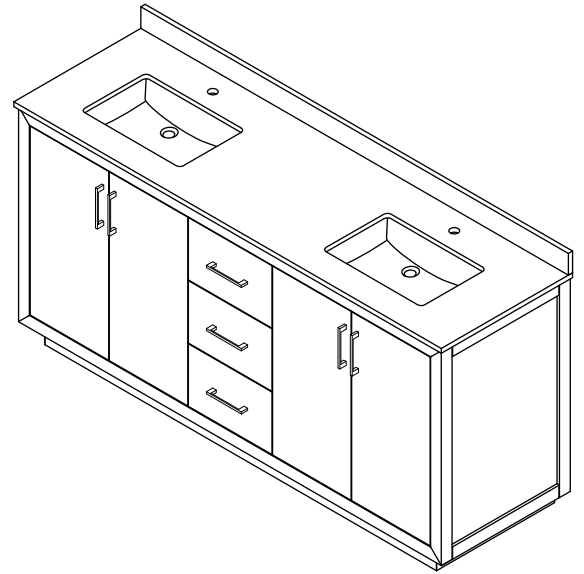

# WYNDHAM COLLECTION

TOP VIEW OF VANITY CABINET

\*Note: Due to high probability of breakage, the backsplash comes in two pieces, cut from the same piece. All measurements are  $\pm 1/4"$ .

WC-4141-72-DBL  
Quartz

# WYNDHAM COLLECTION

Note: Side splash is reversible. Due to high probability of breakage, the backsplash comes in two pieces, cut from the same piece. All measurements are  $\pm 1/4$ ".

WC-QCI-72-DBL-TOP