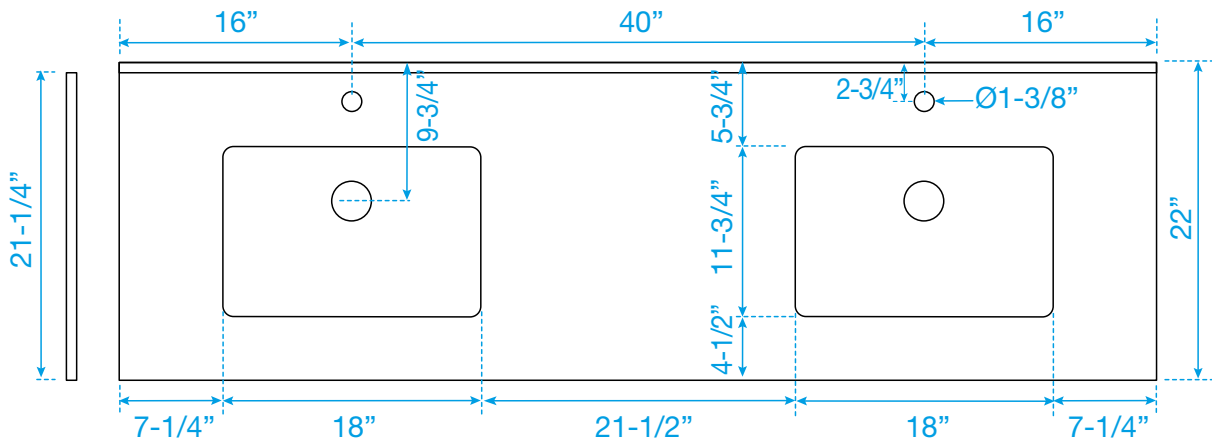

# WYNDHAM COLLECTION

TOP VIEW OF VANITY CABINET

\*Note: Due to high probability of breakage, the backsplash comes in two pieces, cut from the same piece. All measurements are  $\pm 1/4"$ .

WC-4141-72-DBL  
Quartz

# WYNDHAM COLLECTION

Note: Side splash is reversible. Due to high probability of breakage, the backsplash comes in two pieces, cut from the same piece. All measurements are  $\pm 1/4$ ".

WC-QCI-72-DBL-TOP