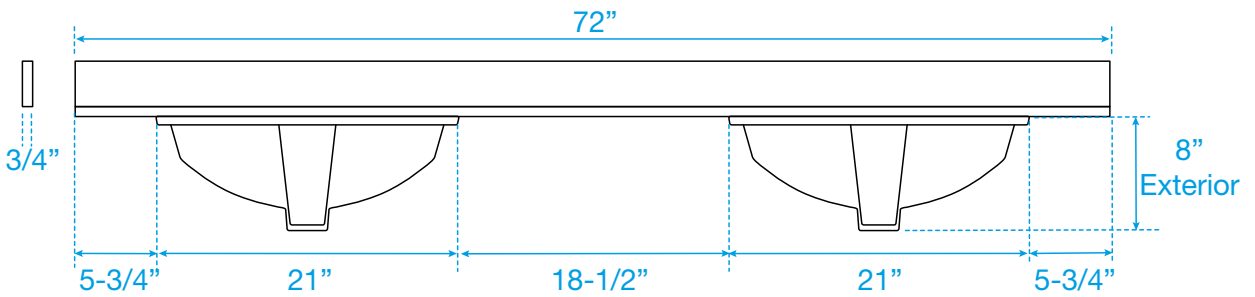

# WYNDHAM COLLECTION

TOP VIEW OF VANITY CABINET

\*Note: Due to high probability of breakage, the backsplash comes in two pieces, cut from the same piece. All measurements are  $\pm 1/4"$ .

WC-4141-72-DBL  
Quartz

# WYNDHAM COLLECTION

Note: Side splash is reversible. Due to high probability of breakage, the backsplash comes in two pieces, cut from the same piece. All measurements are  $\pm 1/4$ ".

WC-QCI-72-DBL-TOP