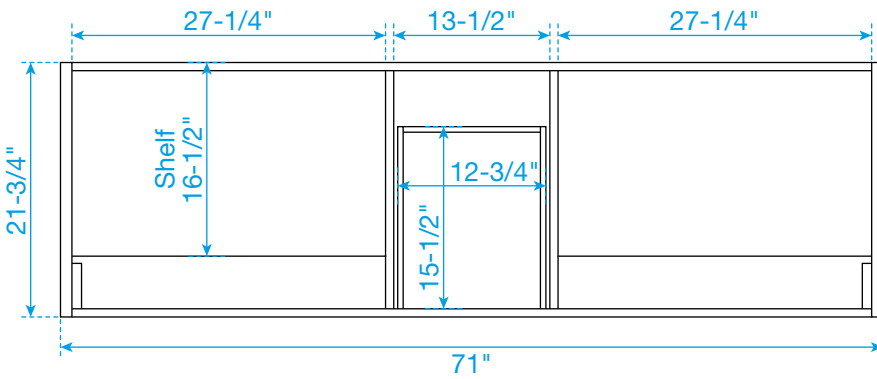

# WYNDHAM COLLECTION

TOP VIEW OF VANITY CABINET

\*Note: Due to high probability of breakage, the backsplash comes in two pieces, cut from the same piece. All measurements are  $\pm 1/4"$ .

WC-4141-72-DBL  
Quartz

# WYNDHAM COLLECTION

Note: Side splash is reversible. Due to high probability of breakage, the backsplash comes in two pieces, cut from the same piece. All measurements are  $\pm 1/4$ ".

WC-QCI-72-DBL-TOP