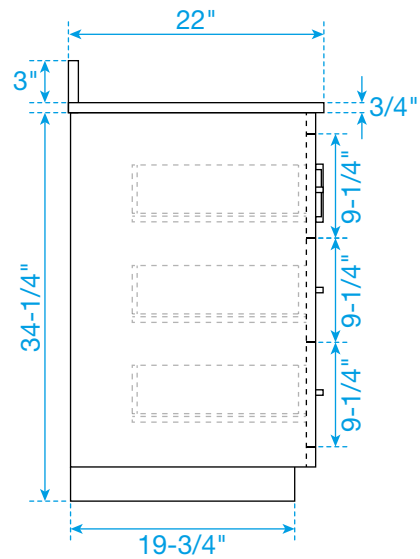

# WYNDHAM COLLECTION

TOP VIEW OF VANITY CABINET

\*Note: Due to high probability of breakage, the backsplash comes in two pieces, cut from the same piece. All measurements are  $\pm 1/4"$ .

WC-4141-60-SGL  
Quartz

# WYNDHAM COLLECTION

Note: Side splash is reversible. Due to high probability of breakage, the backsplash comes in two pieces, cut from the same piece. All measurements are  $\pm 1/4\text{"}$ .

WC-QC3-60-SGL-TOP