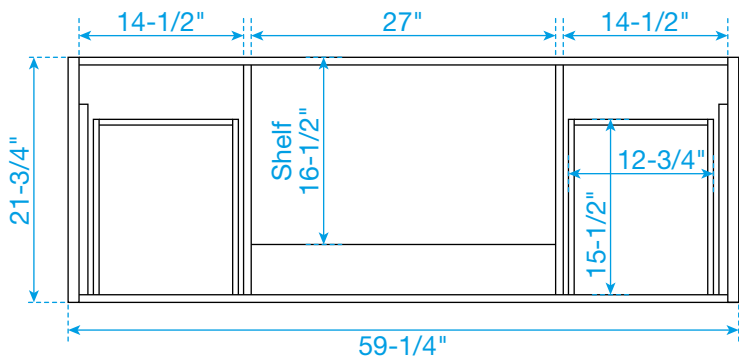

# WYNDHAM COLLECTION

TOP VIEW OF VANITY CABINET

\*Note: Due to high probability of breakage, the backsplash comes in two pieces, cut from the same piece. All measurements are  $\pm 1/4"$ .

WC-4141-60-SGL  
Quartz

# WYNDHAM COLLECTION

Note: Side splash is reversible. Due to high probability of breakage, the backsplash comes in two pieces, cut from the same piece. All measurements are  $\pm 1/4\text{"}$ .

WC-QC3-60-SGL-TOP