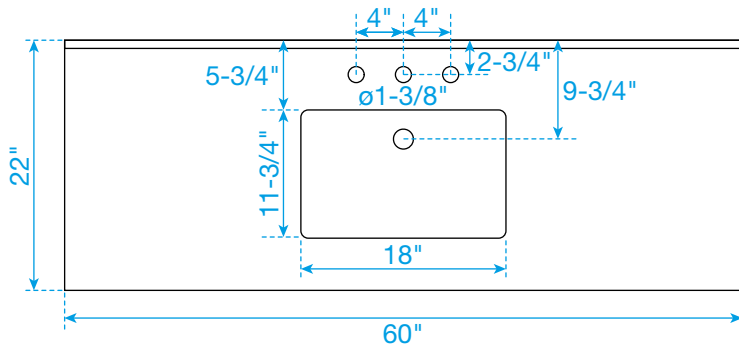

# WYNDHAM COLLECTION

TOP VIEW OF VANITY CABINET

\*Note: Due to high probability of breakage, the backsplash comes in two pieces, cut from the same piece. All measurements are  $\pm 1/4"$ .

WC-4141-60-SGL  
Quartz

# WYNDHAM COLLECTION

Note: Side splash is reversible. Due to high probability of breakage, the backsplash comes in two pieces, cut from the same piece. All measurements are  $\pm 1/4\text{"}$ .

WC-QC3-60-SGL-TOP