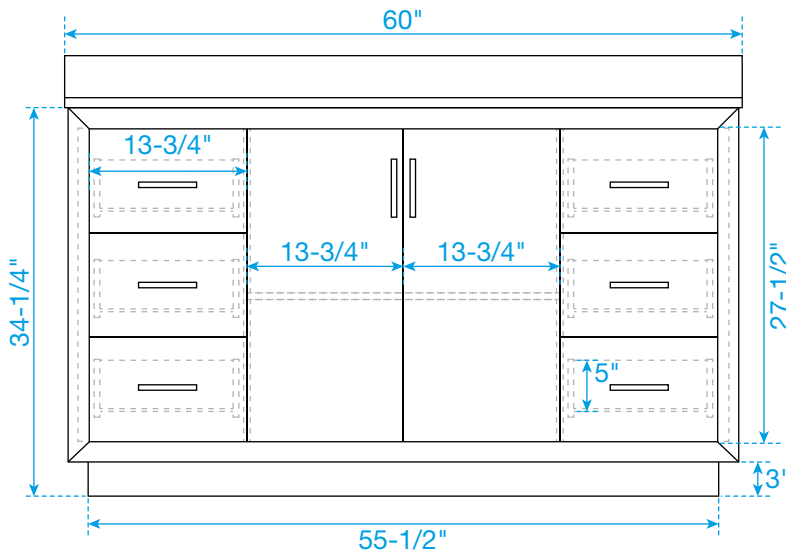

# WYNDHAM COLLECTION

TOP VIEW OF VANITY CABINET

\*Note: Due to high probability of breakage, the backsplash comes in two pieces, cut from the same piece. All measurements are  $\pm 1/4"$ .

WC-4141-60-SGL  
Quartz

# WYNDHAM COLLECTION

Note: Side splash is reversible. Due to high probability of breakage, the backsplash comes in two pieces, cut from the same piece. All measurements are  $\pm 1/4\text{"}$ .

WC-QC3-60-SGL-TOP