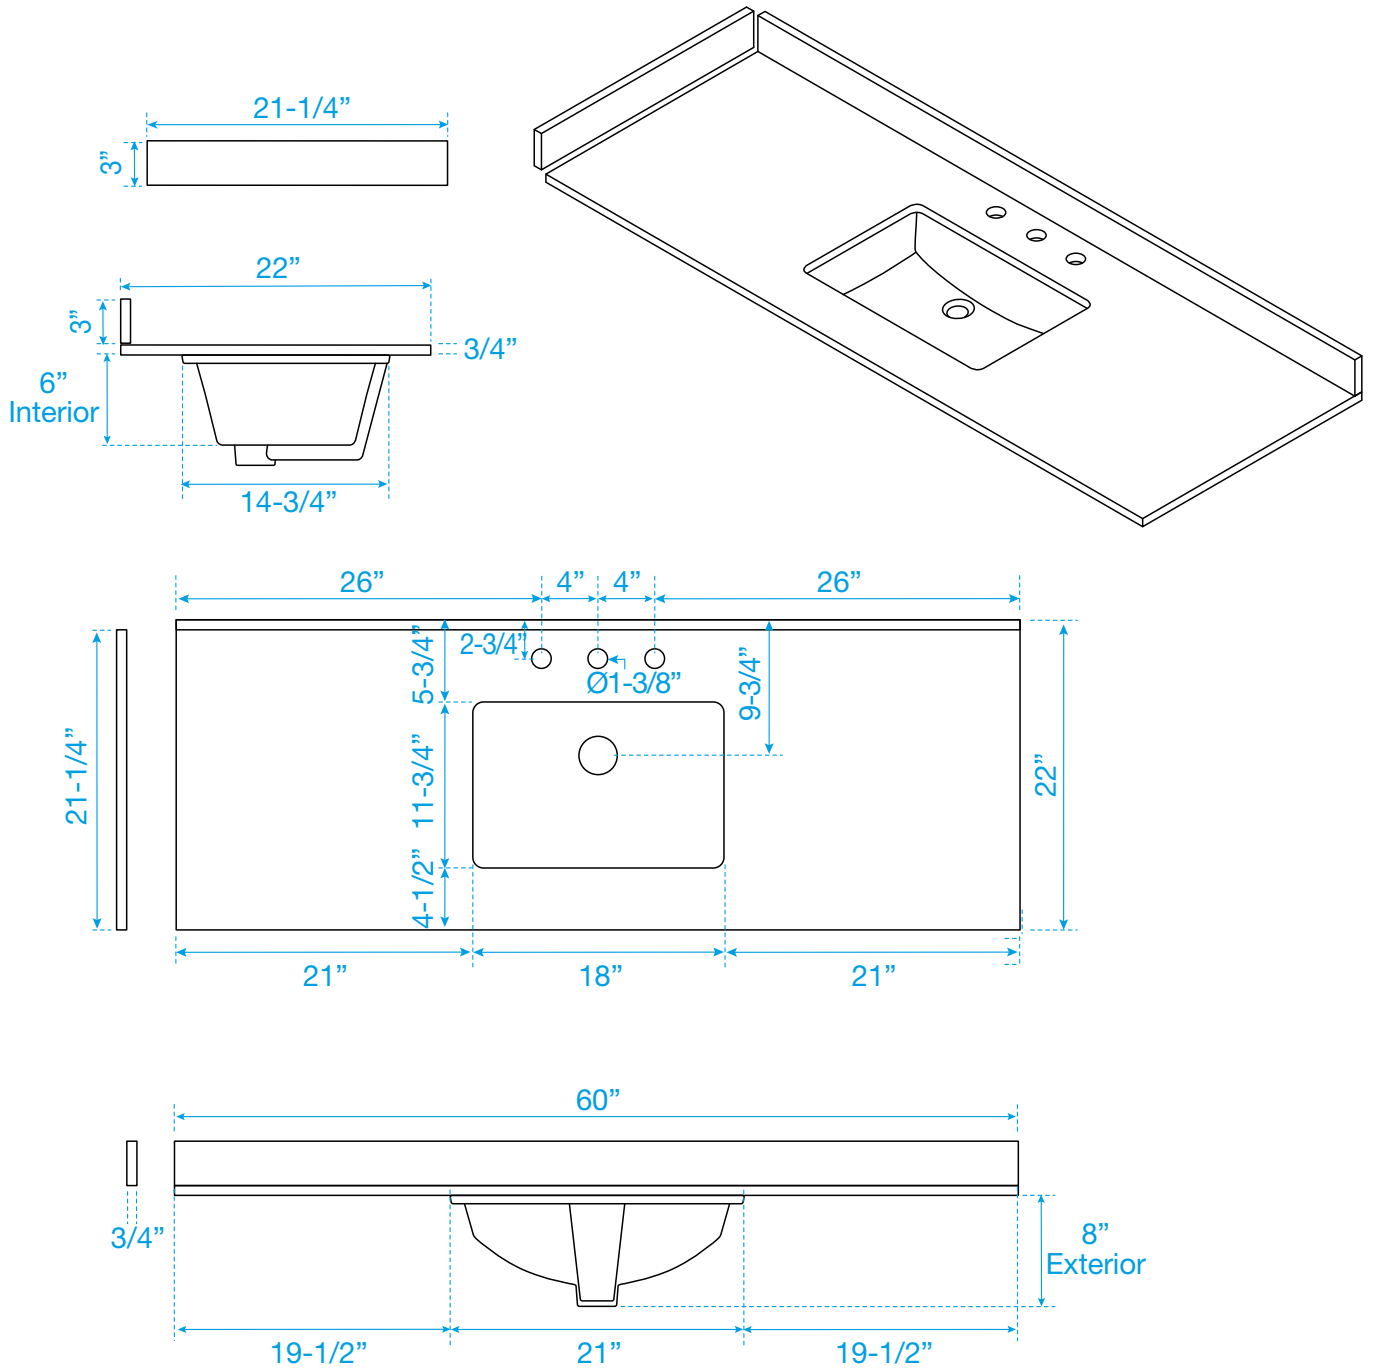

# WYNDHAM COLLECTION

TOP VIEW OF VANITY CABINET

\*Note: Due to high probability of breakage, the backsplash comes in two pieces, cut from the same piece. All measurements are  $\pm 1/4"$ .

WC-4141-60-SGL  
Quartz

# WYNDHAM COLLECTION

Note: Side splash is reversible. Due to high probability of breakage, the backsplash comes in two pieces, cut from the same piece. All measurements are  $\pm 1/4\text{"}$ .

WC-QC3-60-SGL-TOP