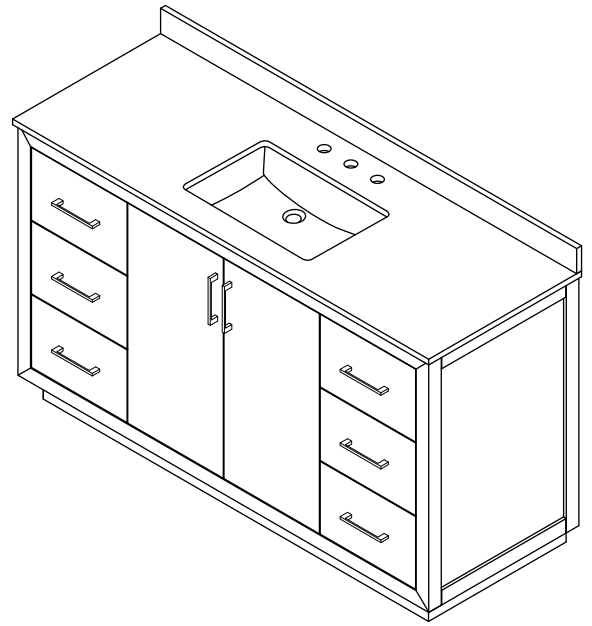

# WYNDHAM COLLECTION

TOP VIEW OF VANITY CABINET

\*Note: Due to high probability of breakage, the backsplash comes in two pieces, cut from the same piece. All measurements are  $\pm 1/4"$ .

WC-4141-60-SGL  
Quartz

# WYNDHAM COLLECTION

Note: Side splash is reversible. Due to high probability of breakage, the backsplash comes in two pieces, cut from the same piece. All measurements are  $\pm 1/4\text{"}$ .

WC-QC3-60-SGL-TOP