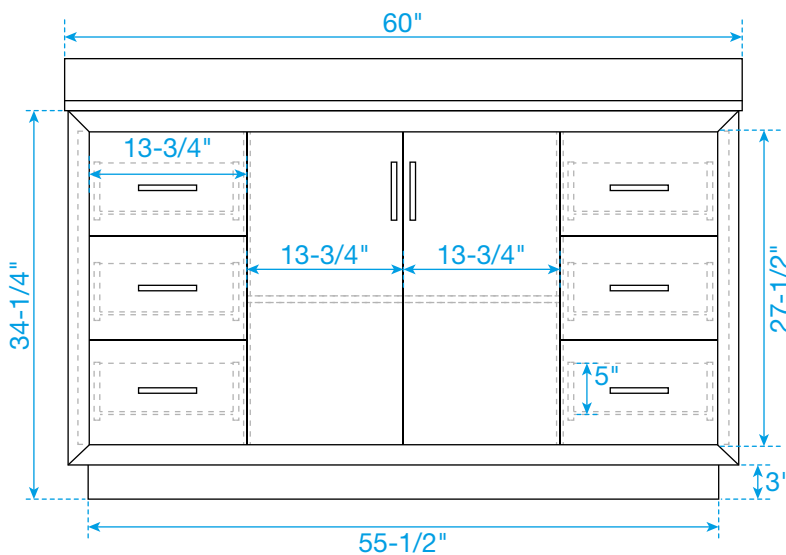

WYNDHAM COLLECTION

TOP VIEW OF VANITY CABINET

*Note: Due to high probability of breakage, the backsplash comes in two pieces, cut from the same piece. All measurements are $\pm 1/4"$.

WC-4141-60-SGL
Quartz

WYNDHAM COLLECTION

Note: Side splash is reversible. Due to high probability of breakage, the backsplash comes in two pieces, cut from the same piece. All measurements are $\pm 1/4"$.

WC-QC1-60-SGL-TOP