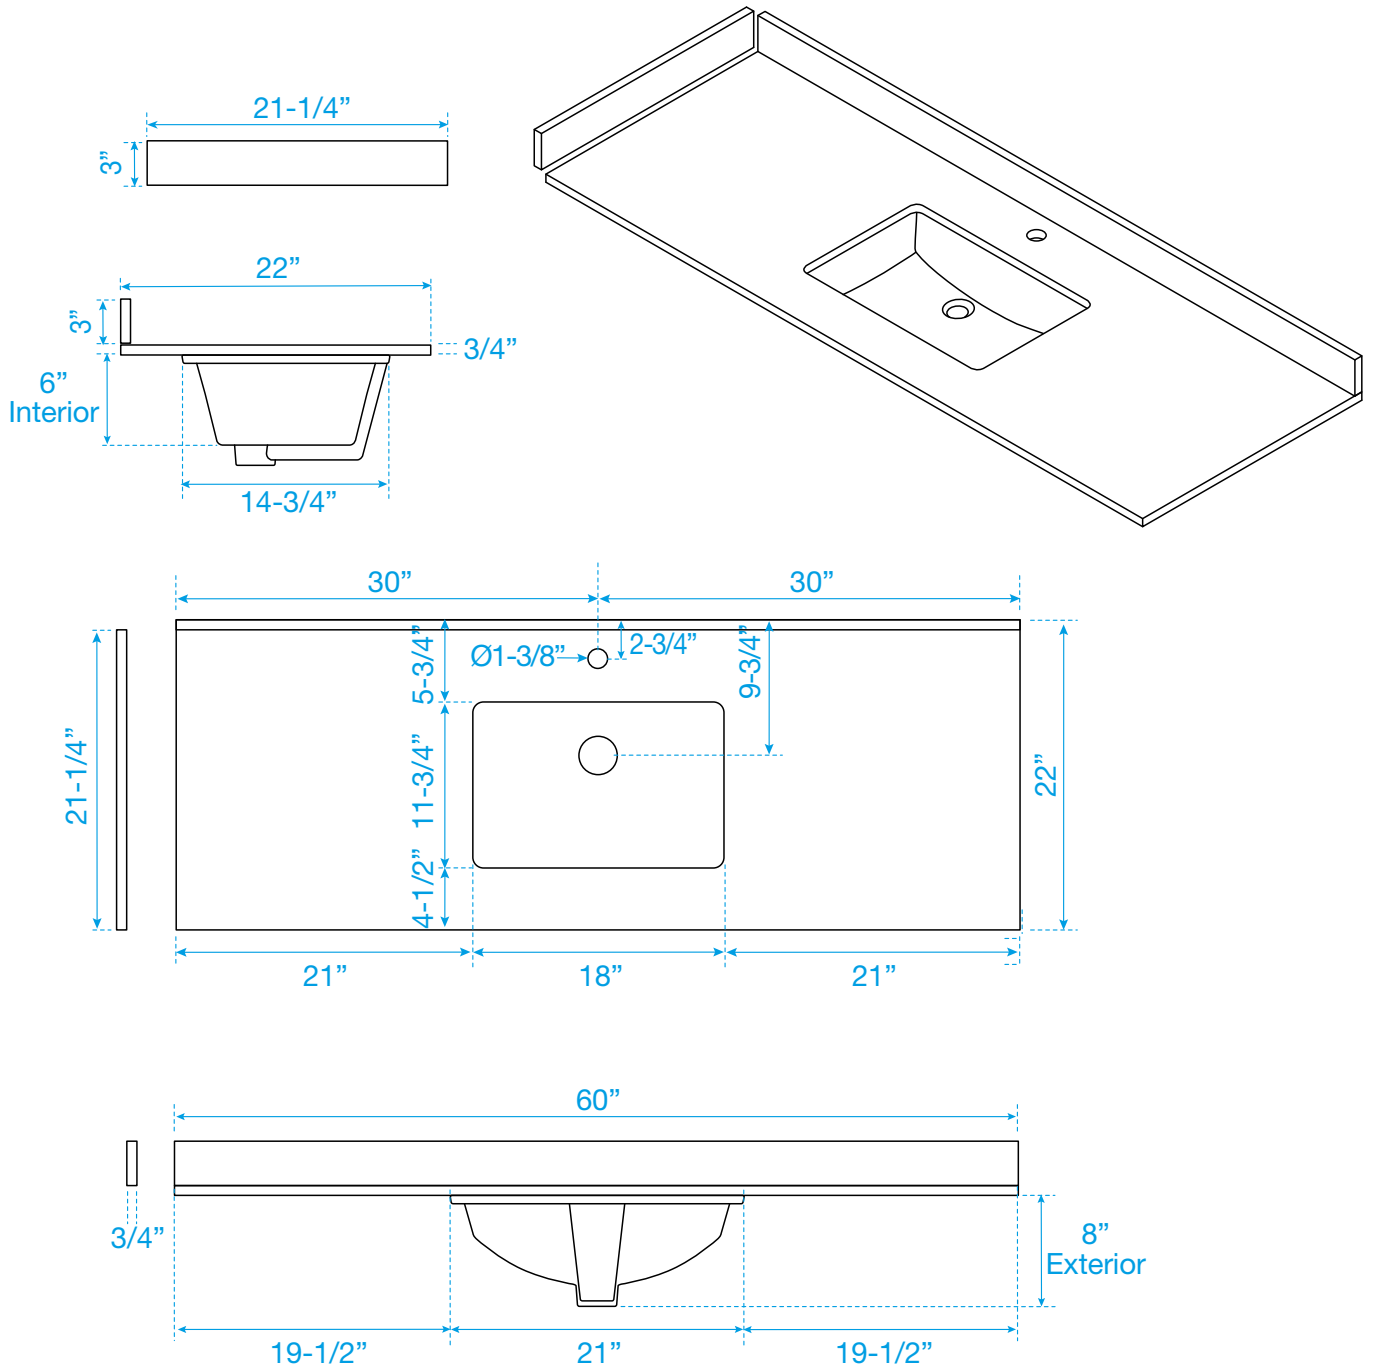

WYNDHAM COLLECTION

TOP VIEW OF VANITY CABINET

*Note: Due to high probability of breakage, the backsplash comes in two pieces, cut from the same piece. All measurements are $\pm 1/4"$.

WC-4141-60-SGL
Quartz

WYNDHAM COLLECTION

Note: Side splash is reversible. Due to high probability of breakage, the backsplash comes in two pieces, cut from the same piece. All measurements are $\pm 1/4"$.

WC-QC1-60-SGL-TOP