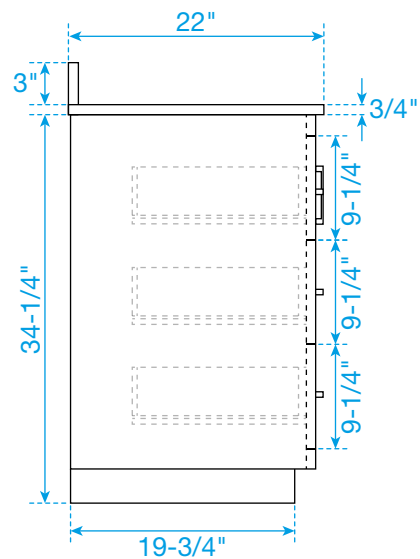

WYNDHAM COLLECTION

TOP VIEW OF VANITY CABINET

*Note: Due to high probability of breakage, the backsplash comes in two pieces, cut from the same piece. All measurements are $\pm 1/4"$.

WC-4141-60-SGL
Quartz

WYNDHAM COLLECTION

Note: Side splash is reversible. Due to high probability of breakage, the backsplash comes in two pieces, cut from the same piece. All measurements are $\pm 1/4"$.

WC-QC1-60-SGL-TOP