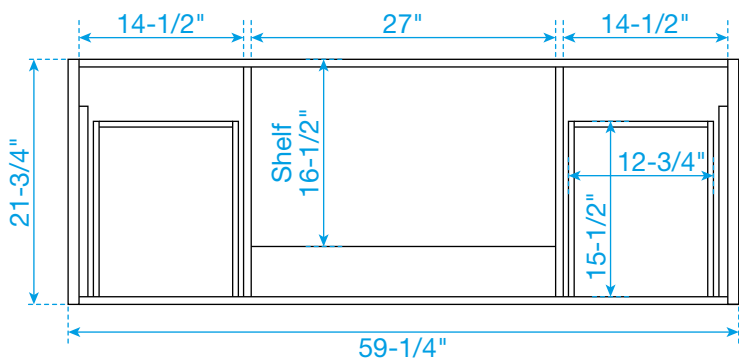

WYNDHAM COLLECTION

TOP VIEW OF VANITY CABINET

*Note: Due to high probability of breakage, the backsplash comes in two pieces, cut from the same piece. All measurements are $\pm 1/4"$.

WC-4141-60-SGL
Quartz

WYNDHAM COLLECTION

Note: Side splash is reversible. Due to high probability of breakage, the backsplash comes in two pieces, cut from the same piece. All measurements are $\pm 1/4"$.

WC-QC1-60-SGL-TOP