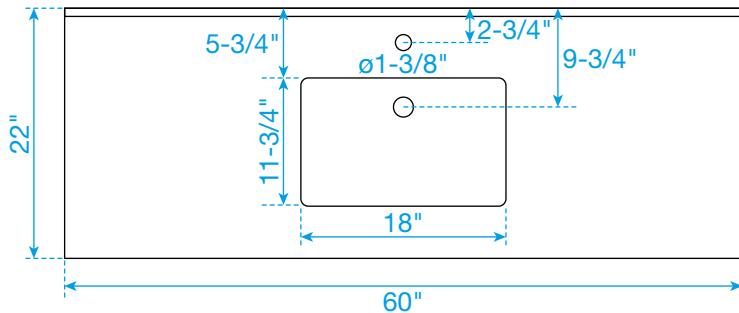

WYNDHAM COLLECTION

TOP VIEW OF VANITY CABINET

*Note: Due to high probability of breakage, the backsplash comes in two pieces, cut from the same piece. All measurements are $\pm 1/4"$.

WC-4141-60-SGL
Quartz

WYNDHAM COLLECTION

Note: Side splash is reversible. Due to high probability of breakage, the backsplash comes in two pieces, cut from the same piece. All measurements are $\pm 1/4"$.

WC-QC1-60-SGL-TOP