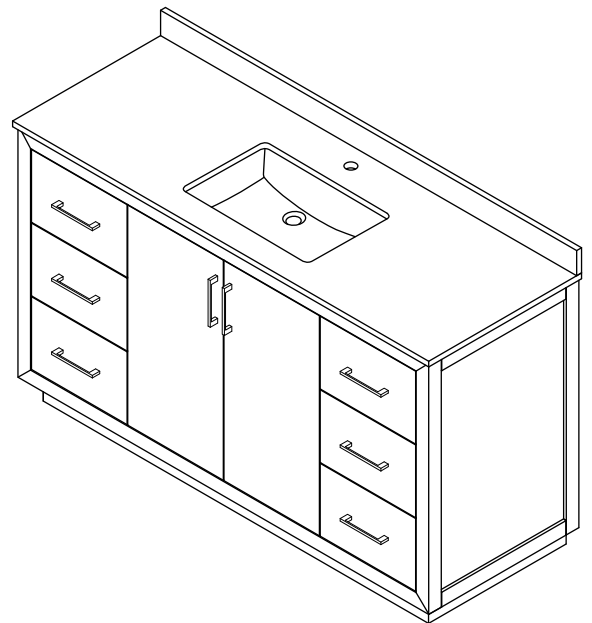

WYNDHAM COLLECTION

TOP VIEW OF VANITY CABINET

*Note: Due to high probability of breakage, the backsplash comes in two pieces, cut from the same piece. All measurements are $\pm 1/4"$.

WC-4141-60-SGL
Quartz

WYNDHAM COLLECTION

Note: Side splash is reversible. Due to high probability of breakage, the backsplash comes in two pieces, cut from the same piece. All measurements are $\pm 1/4"$.

WC-QC1-60-SGL-TOP