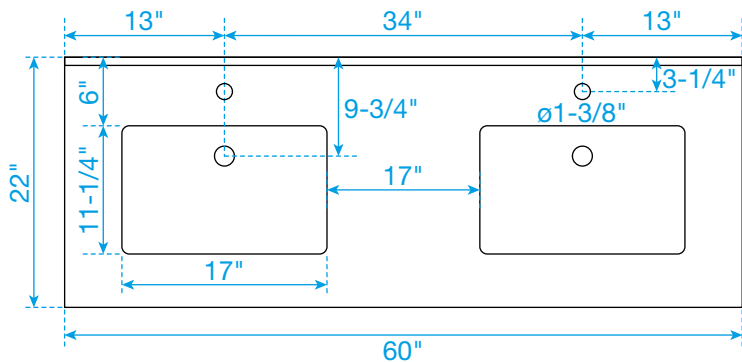

WYNDHAM COLLECTION

TOP VIEW OF VANITY CABINET

*Note: Due to high probability of breakage, the backsplash comes in two pieces, cut from the same piece. All measurements are $\pm 1/4$ ".

WC-4141-60-DBL Quartz

WYNDHAM COLLECTION

Note: Side splash is reversible. Due to high probability of breakage, the backsplash comes in two pieces, cut from the same piece. All measurements are $\pm 1/4"$.

WC-QC1-60-DBL-TOP