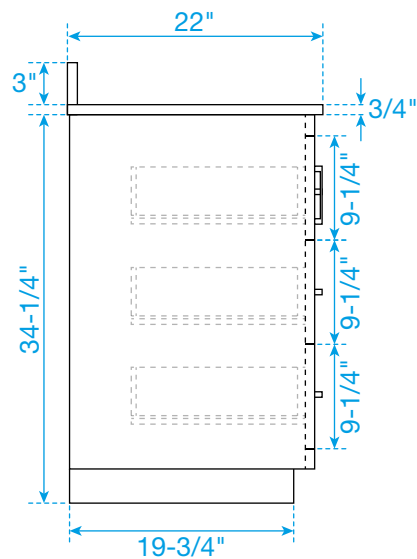

WYNDHAM COLLECTION

TOP VIEW OF VANITY CABINET

*Note: Due to high probability of breakage, the backsplash comes in two pieces, cut from the same piece. All measurements are $\pm 1/4$ ".

WC-4141-60-DBL Quartz

WYNDHAM COLLECTION

Note: Side splash is reversible. Due to high probability of breakage, the backsplash comes in two pieces, cut from the same piece. All measurements are $\pm 1/4"$.

WC-QC1-60-DBL-TOP