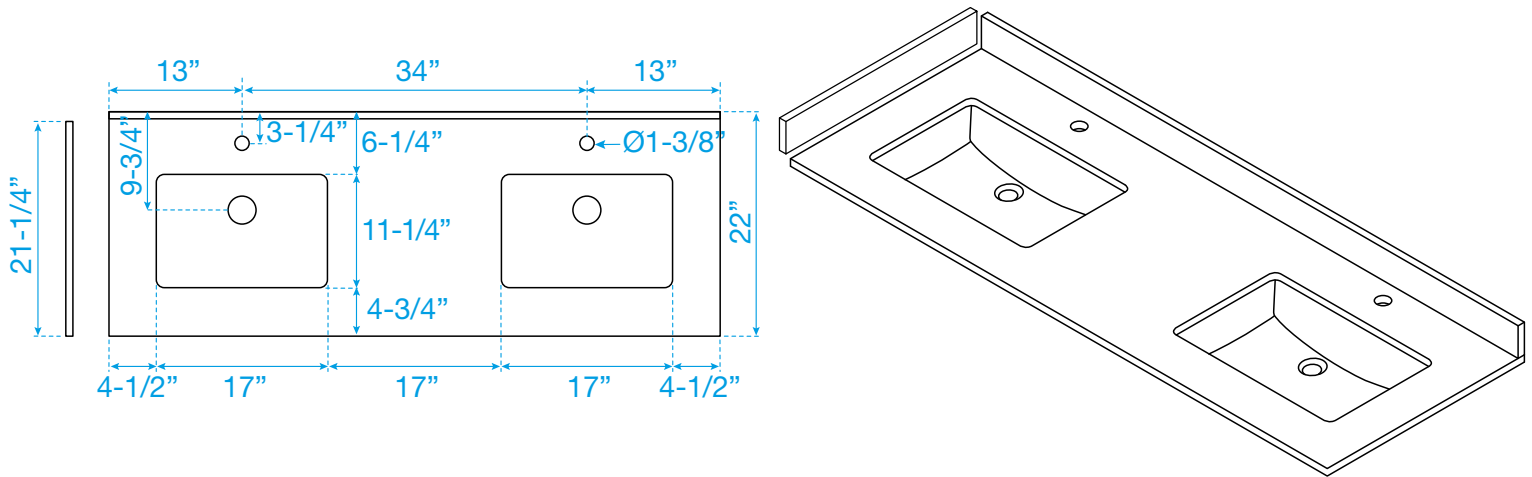

WYNDHAM COLLECTION

TOP VIEW OF VANITY CABINET

*Note: Due to high probability of breakage, the backsplash comes in two pieces, cut from the same piece. All measurements are $\pm 1/4$ ".

WC-4141-60-DBL Quartz

WYNDHAM COLLECTION

Note: Side splash is reversible. Due to high probability of breakage, the backsplash comes in two pieces, cut from the same piece. All measurements are $\pm 1/4"$.

WC-QC1-60-DBL-TOP