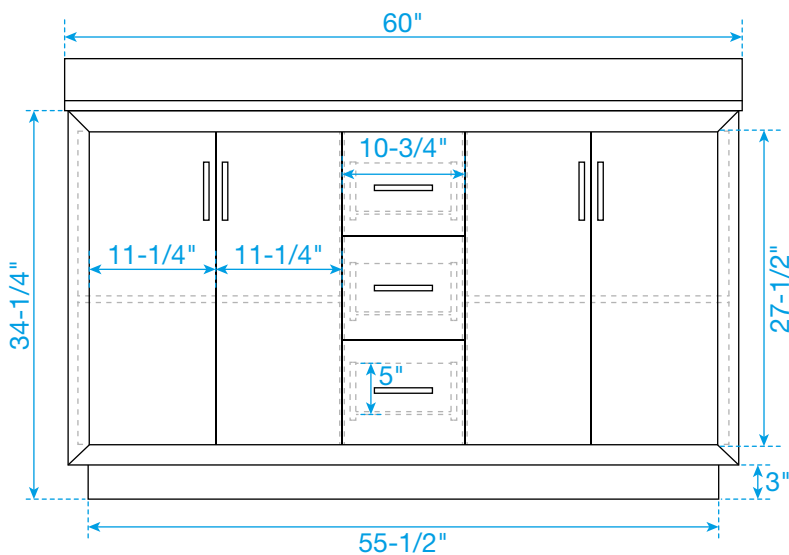

WYNDHAM COLLECTION

TOP VIEW OF VANITY CABINET

*Note: Due to high probability of breakage, the backsplash comes in two pieces, cut from the same piece. All measurements are $\pm 1/4$ ".

WC-4141-60-DBL Quartz

WYNDHAM COLLECTION

Note: Side splash is reversible. Due to high probability of breakage, the backsplash comes in two pieces, cut from the same piece. All measurements are $\pm 1/4"$.

WC-QC1-60-DBL-TOP