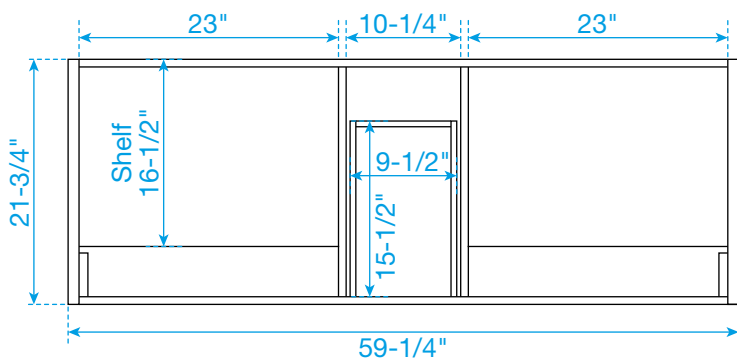

WYNDHAM COLLECTION

TOP VIEW OF VANITY CABINET

*Note: Due to high probability of breakage, the backsplash comes in two pieces, cut from the same piece. All measurements are $\pm 1/4$ ".

WC-4141-60-DBL Quartz

WYNDHAM COLLECTION

Note: Side splash is reversible. Due to high probability of breakage, the backsplash comes in two pieces, cut from the same piece. All measurements are $\pm 1/4"$.

WC-QC1-60-DBL-TOP