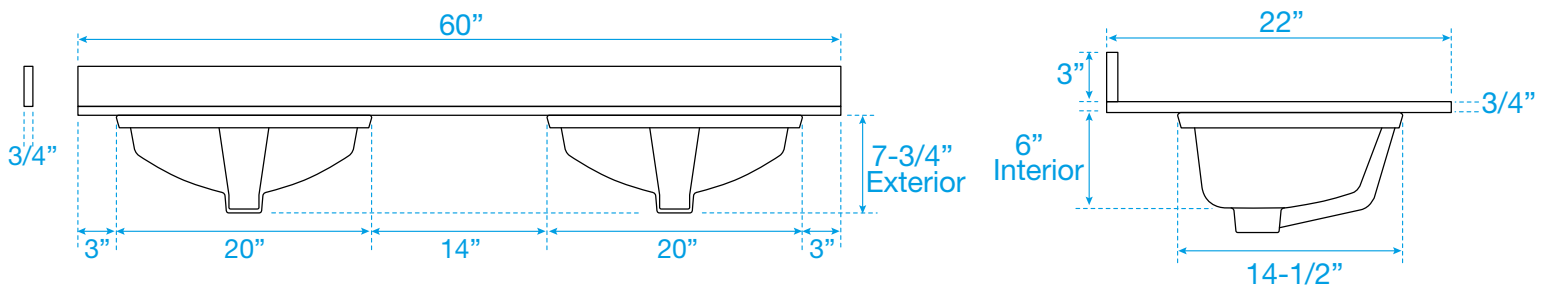

WYNDHAM COLLECTION

TOP VIEW OF VANITY CABINET

*Note: Due to high probability of breakage, the backsplash comes in two pieces, cut from the same piece. All measurements are $\pm 1/4$ ".

WC-4141-60-DBL Quartz

WYNDHAM COLLECTION

Note: Side splash is reversible. Due to high probability of breakage, the backsplash comes in two pieces, cut from the same piece. All measurements are $\pm 1/4"$.

WC-QC1-60-DBL-TOP