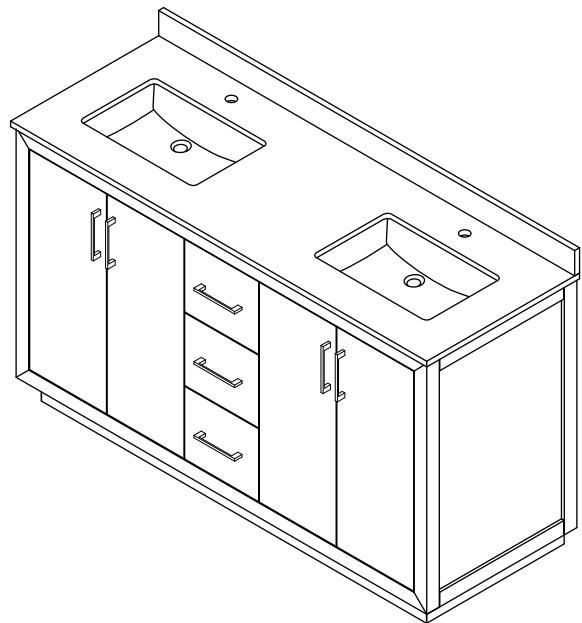

WYNDHAM COLLECTION

TOP VIEW OF VANITY CABINET

*Note: Due to high probability of breakage, the backsplash comes in two pieces, cut from the same piece. All measurements are $\pm 1/4$ ".

WC-4141-60-DBL Quartz

WYNDHAM COLLECTION

Note: Side splash is reversible. Due to high probability of breakage, the backsplash comes in two pieces, cut from the same piece. All measurements are $\pm 1/4"$.

WC-QC1-60-DBL-TOP