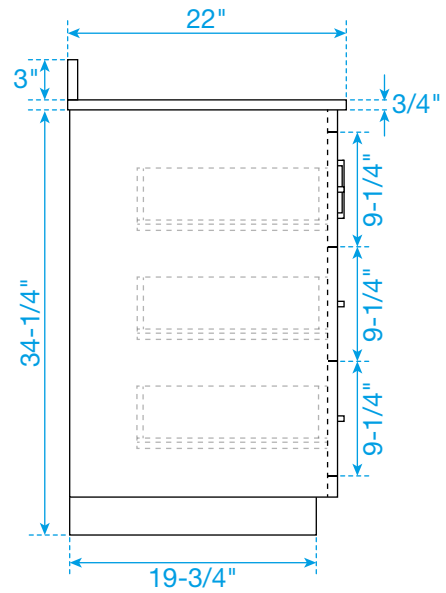

# WYNDHAM COLLECTION

TOP VIEW OF VANITY CABINET

\*Note: All measurements are  $\pm 1/4"$ .

WC-4141-48-SGL  
Quartz

# WYNDHAM COLLECTION

Note: Side splash is reversible. All measurements are  $\pm 1/4\text{'}$ .

WC-QC3-48-SGL-TOP