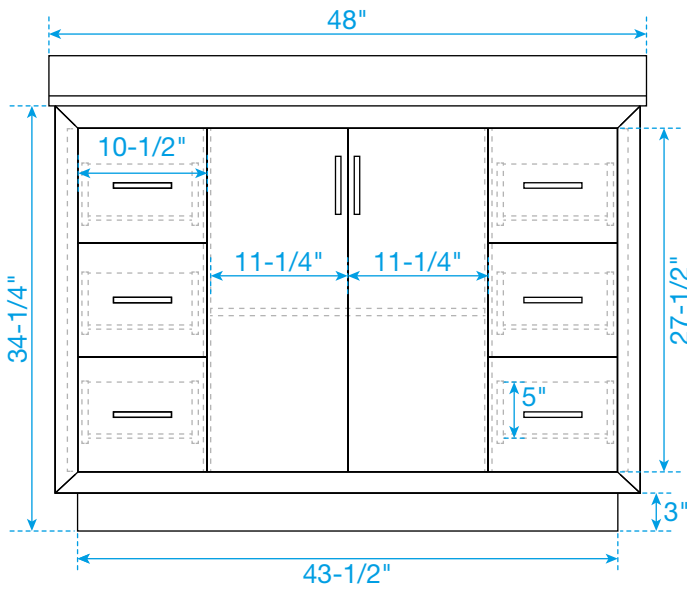

# WYNDHAM COLLECTION

TOP VIEW OF VANITY CABINET

\*Note: All measurements are  $\pm 1/4"$ .

WC-4141-48-SGL  
Quartz

# WYNDHAM COLLECTION

Note: Side splash is reversible. All measurements are  $\pm 1/4\text{'}$ .

WC-QC3-48-SGL-TOP