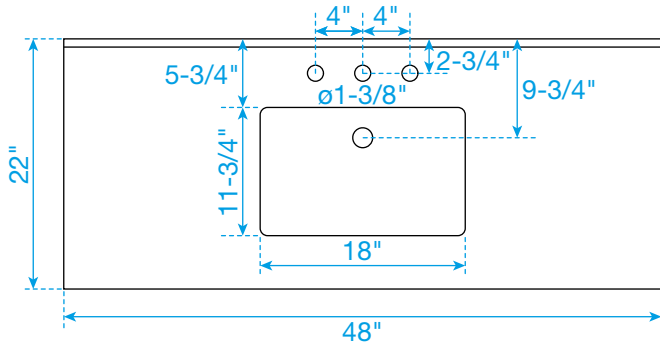

# WYNDHAM COLLECTION

TOP VIEW OF VANITY CABINET

\*Note: All measurements are  $\pm 1/4"$ .

WC-4141-48-SGL  
Quartz

# WYNDHAM COLLECTION

Note: Side splash is reversible. All measurements are  $\pm 1/4\text{'}$ .

WC-QC3-48-SGL-TOP