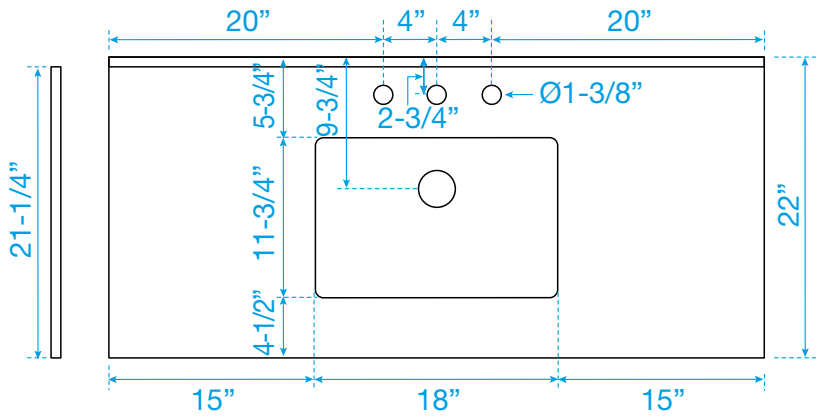

# WYNDHAM COLLECTION

TOP VIEW OF VANITY CABINET

\*Note: All measurements are  $\pm 1/4"$ .

WC-4141-48-SGL  
Quartz

# WYNDHAM COLLECTION

Note: Side splash is reversible. All measurements are  $\pm 1/4\text{'}$ .

WC-QC3-48-SGL-TOP