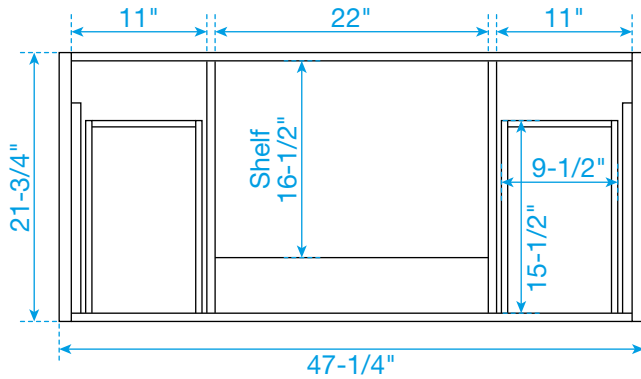

# WYNDHAM COLLECTION

TOP VIEW OF VANITY CABINET

\*Note: All measurements are  $\pm 1/4"$ .

WC-4141-48-SGL  
Quartz

# WYNDHAM COLLECTION

Note: Side splash is reversible. All measurements are  $\pm 1/4\text{'}$ .

WC-QC3-48-SGL-TOP