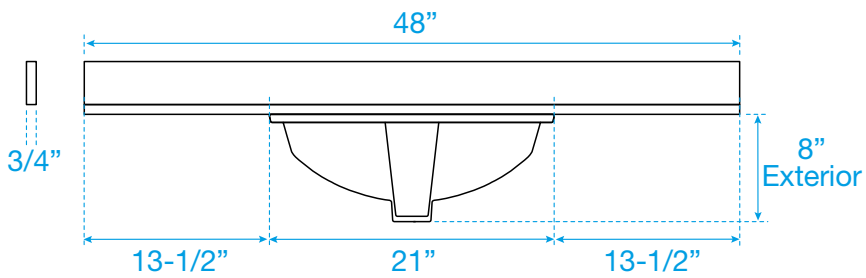

# WYNDHAM COLLECTION

TOP VIEW OF VANITY CABINET

\*Note: All measurements are  $\pm 1/4"$ .

WC-4141-48-SGL  
Quartz

# WYNDHAM COLLECTION

Note: Side splash is reversible. All measurements are  $\pm 1/4\text{'}$ .

WC-QC3-48-SGL-TOP