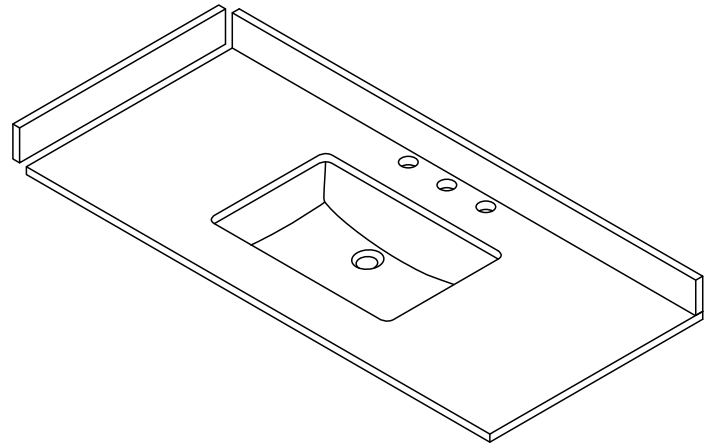

# WYNDHAM COLLECTION

TOP VIEW OF VANITY CABINET

\*Note: All measurements are  $\pm 1/4"$ .

WC-4141-48-SGL  
Quartz

# WYNDHAM COLLECTION

Note: Side splash is reversible. All measurements are  $\pm 1/4\text{'}$ .

WC-QC3-48-SGL-TOP