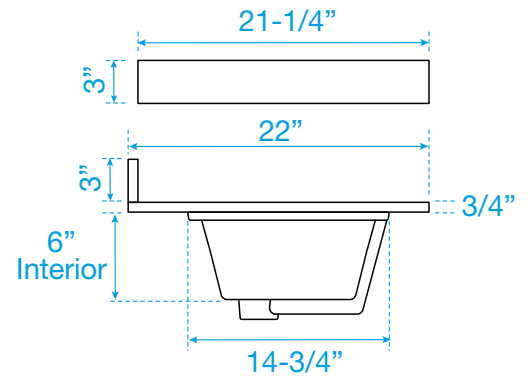

# WYNDHAM COLLECTION

TOP VIEW OF VANITY CABINET

\*Note: All measurements are  $\pm 1/4"$ .

WC-4141-48-SGL  
Quartz

# WYNDHAM COLLECTION

Note: Side splash is reversible. All measurements are  $\pm 1/4\text{'}$ .

WC-QC3-48-SGL-TOP