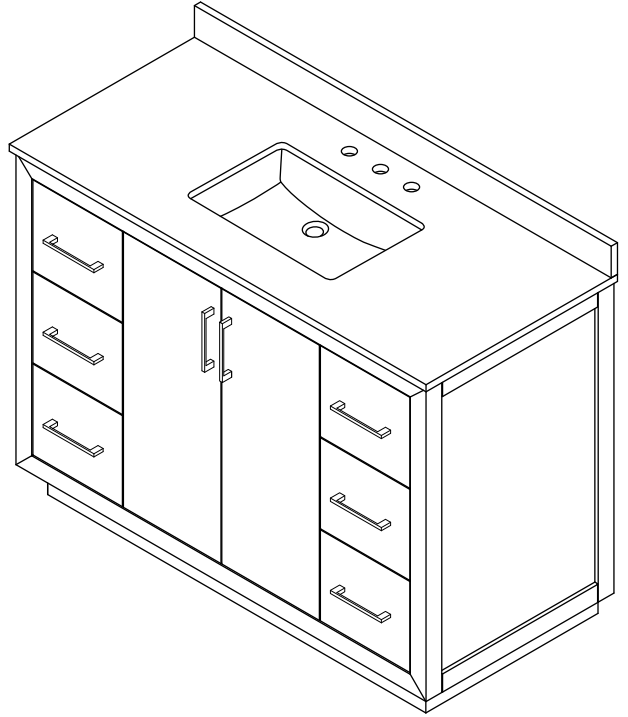

# WYNDHAM COLLECTION

TOP VIEW OF VANITY CABINET

\*Note: All measurements are  $\pm 1/4"$ .

WC-4141-48-SGL  
Quartz

# WYNDHAM COLLECTION

Note: Side splash is reversible. All measurements are  $\pm 1/4\text{'}$ .

WC-QC3-48-SGL-TOP