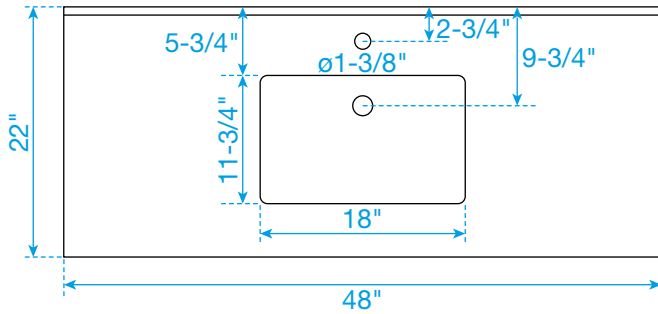

# WYNDHAM COLLECTION

TOP VIEW OF VANITY CABINET

\*Note: All measurements are  $\pm 1/4"$ .

# WYNDHAM COLLECTION

Note: Side splash is reversible. All measurements are  $\pm 1/4$ ".

WC-QCI-48-SGL-TOP