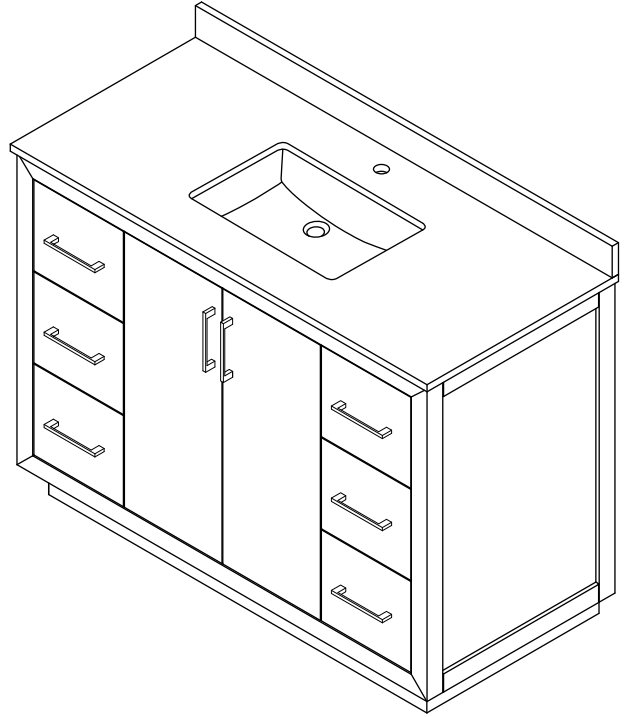

# WYNDHAM COLLECTION

TOP VIEW OF VANITY CABINET

\*Note: All measurements are  $\pm 1/4"$ .

# WYNDHAM COLLECTION

Note: Side splash is reversible. All measurements are  $\pm 1/4$ ".

WC-QCI-48-SGL-TOP