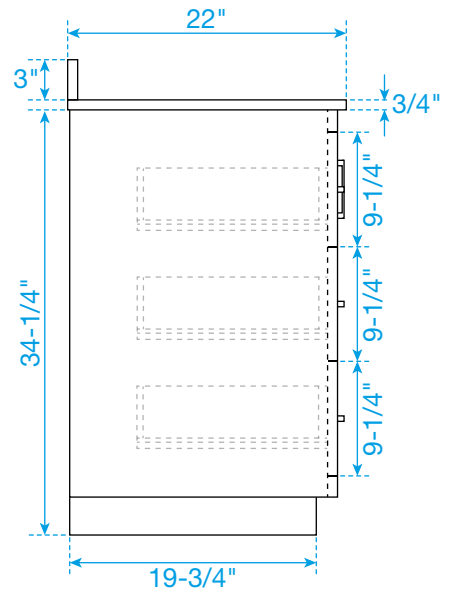

# WYNDHAM COLLECTION

TOP VIEW OF VANITY CABINET

\*Note: All measurements are  $\pm 1/4"$ .

## WC-4141-48-SGL Quartz

# WYNDHAM COLLECTION

Note: Side splash is reversible. All measurements are  $\pm 1/4$ ".

WC-QCI-48-SGL-TOP