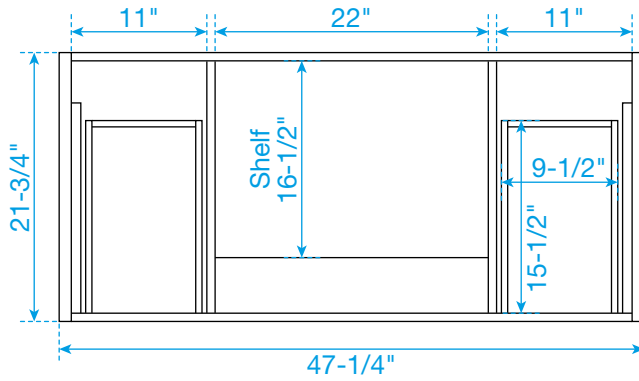

# WYNDHAM COLLECTION

TOP VIEW OF VANITY CABINET

\*Note: All measurements are  $\pm 1/4"$ .

# WYNDHAM COLLECTION

Note: Side splash is reversible. All measurements are  $\pm 1/4$ ".

WC-QCI-48-SGL-TOP