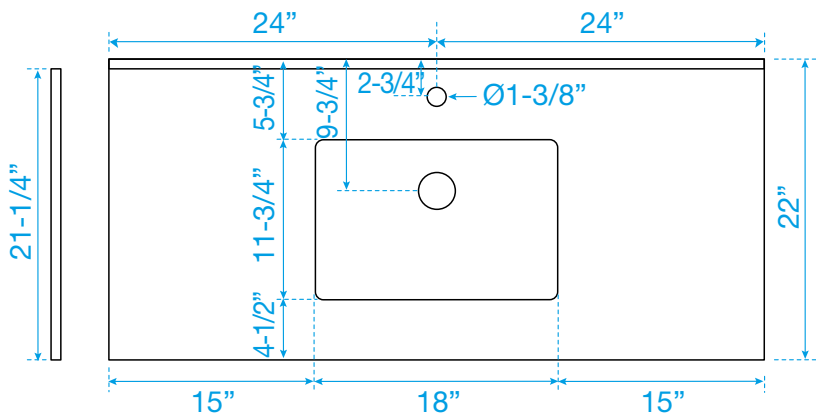

# WYNDHAM COLLECTION

TOP VIEW OF VANITY CABINET

\*Note: All measurements are  $\pm 1/4"$ .

# WYNDHAM COLLECTION

Note: Side splash is reversible. All measurements are  $\pm 1/4$ ".

WC-QCI-48-SGL-TOP