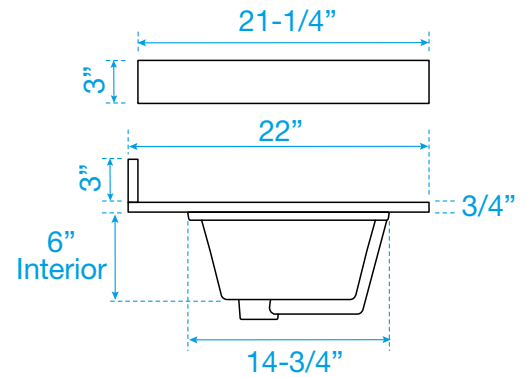

# WYNDHAM COLLECTION

TOP VIEW OF VANITY CABINET

\*Note: All measurements are  $\pm 1/4"$ .

# WYNDHAM COLLECTION

Note: Side splash is reversible. All measurements are  $\pm 1/4$ ".

WC-QCI-48-SGL-TOP