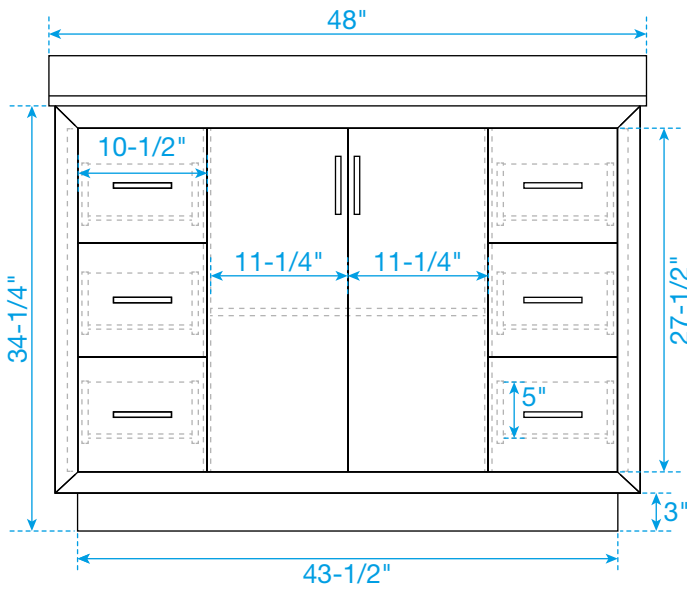

# WYNDHAM COLLECTION

TOP VIEW OF VANITY CABINET

\*Note: All measurements are  $\pm 1/4"$ .

# WYNDHAM COLLECTION

Note: Side splash is reversible. All measurements are  $\pm 1/4$ ".

WC-QCI-48-SGL-TOP