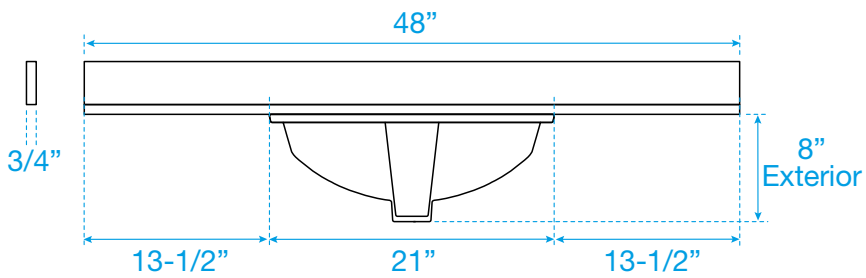

# WYNDHAM COLLECTION

TOP VIEW OF VANITY CABINET

\*Note: All measurements are  $\pm 1/4"$ .

# WYNDHAM COLLECTION

Note: Side splash is reversible. All measurements are  $\pm 1/4$ ".

WC-QCI-48-SGL-TOP