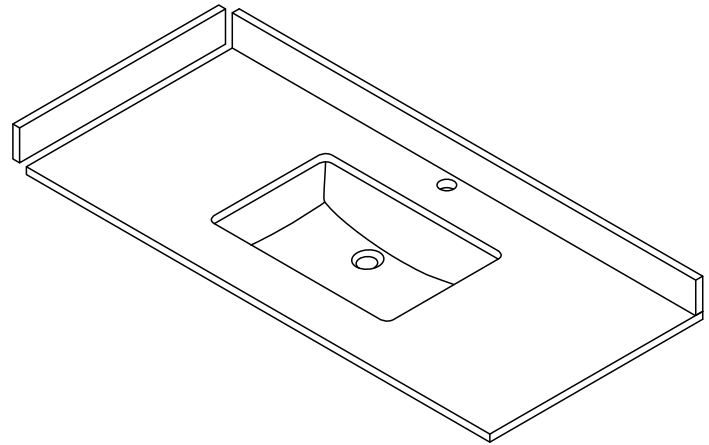

# WYNDHAM COLLECTION

TOP VIEW OF VANITY CABINET

\*Note: All measurements are  $\pm 1/4"$ .

## WC-4141-48-SGL Quartz

# WYNDHAM COLLECTION

Note: Side splash is reversible. All measurements are  $\pm 1/4$ ".

WC-QCI-48-SGL-TOP