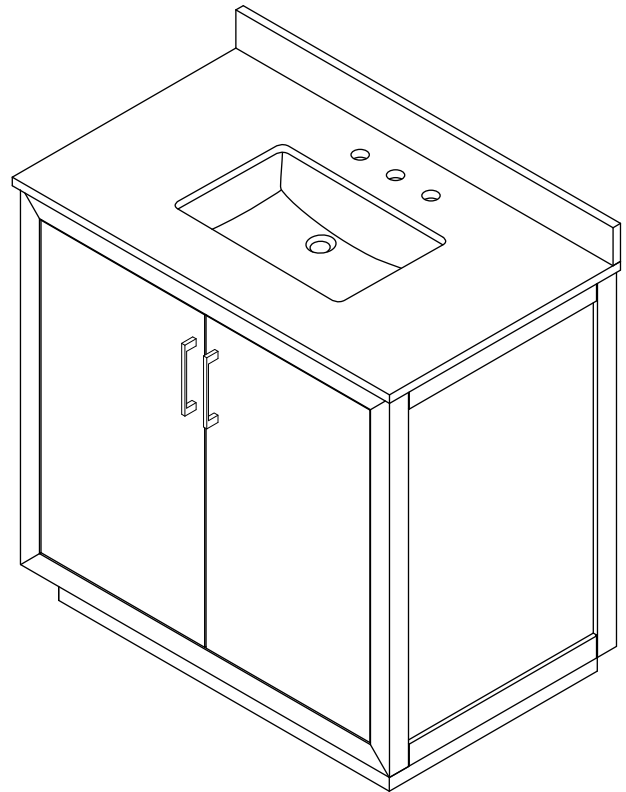

WYNDHAM COLLECTION

TOP VIEW OF VANITY CABINET

Note*: All measurements are $\pm 1/4"$.

WC-4141-36-SGL
Quartz

WYNDHAM COLLECTION

Note: Side splash is reversible. All measurements are $\pm 1/4"$.

WC-QC3-36-SGL-TOP