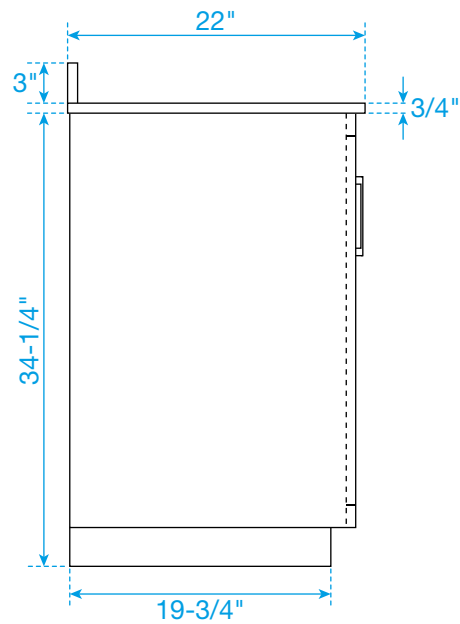

WYNDHAM COLLECTION

TOP VIEW OF VANITY CABINET

Note*: All measurements are $\pm 1/4"$.

WC-4141-36-SGL
Quartz

WYNDHAM COLLECTION

Note: Side splash is reversible. All measurements are $\pm 1/4"$.

WC-QC3-36-SGL-TOP