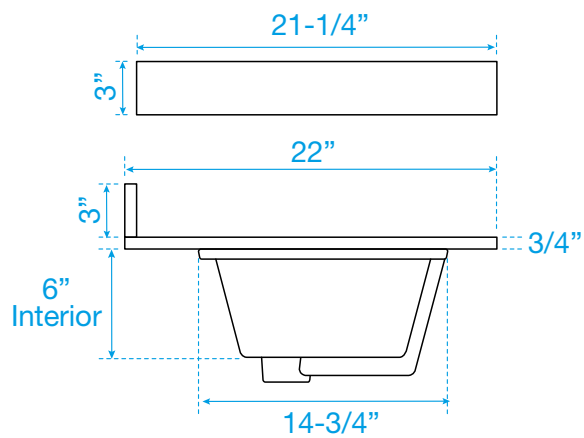

WYNDHAM COLLECTION

TOP VIEW OF VANITY CABINET

Note*: All measurements are $\pm 1/4"$.

WC-4141-36-SGL
Quartz

WYNDHAM COLLECTION

Note: Side splash is reversible. All measurements are $\pm 1/4"$.

WC-QC3-36-SGL-TOP