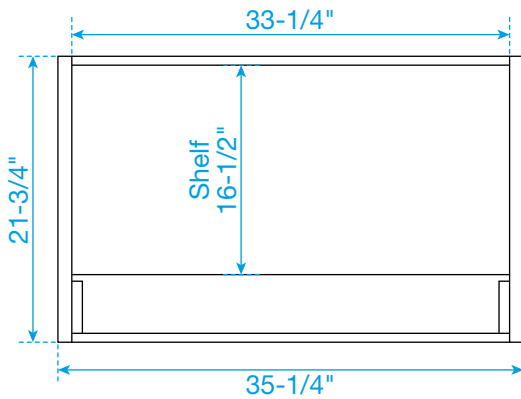

WYNDHAM COLLECTION

TOP VIEW OF VANITY CABINET

Note*: All measurements are $\pm 1/4"$.

WC-4141-36-SGL
Quartz

WYNDHAM COLLECTION

Note: Side splash is reversible. All measurements are $\pm 1/4"$.

WC-QC3-36-SGL-TOP