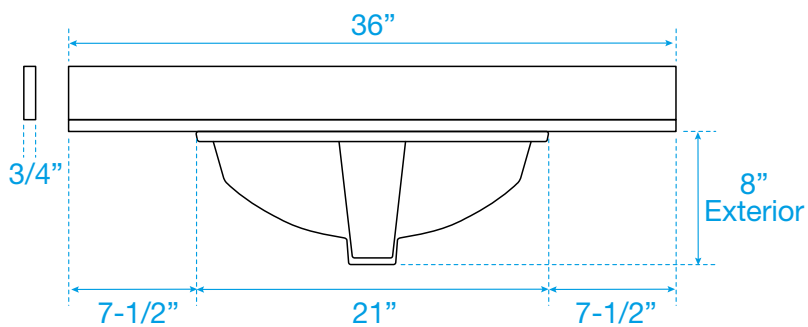

WYNDHAM COLLECTION

TOP VIEW OF VANITY CABINET

Note*: All measurements are $\pm 1/4"$.

WC-4141-36-SGL
Quartz

WYNDHAM COLLECTION

Note: Side splash is reversible. All measurements are $\pm 1/4"$.

WC-QC3-36-SGL-TOP