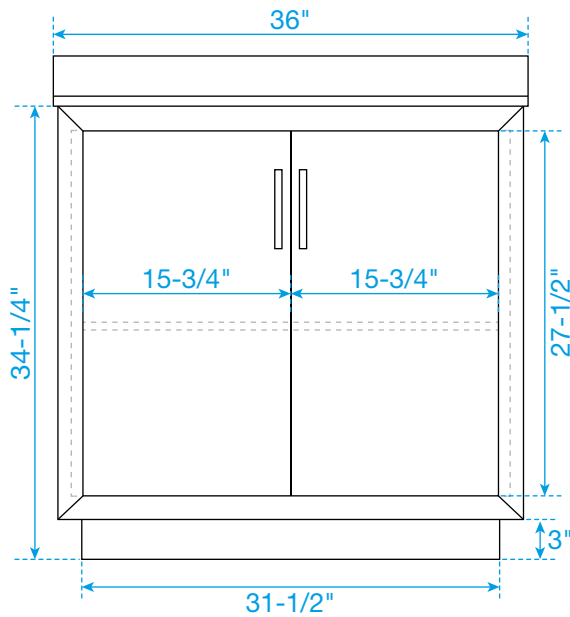

WYNDHAM COLLECTION

TOP VIEW OF VANITY CABINET

Note*: All measurements are $\pm 1/4"$.

WC-4141-36-SGL
Quartz

WYNDHAM COLLECTION

Note: Side splash is reversible. All measurements are $\pm 1/4"$.

WC-QC3-36-SGL-TOP