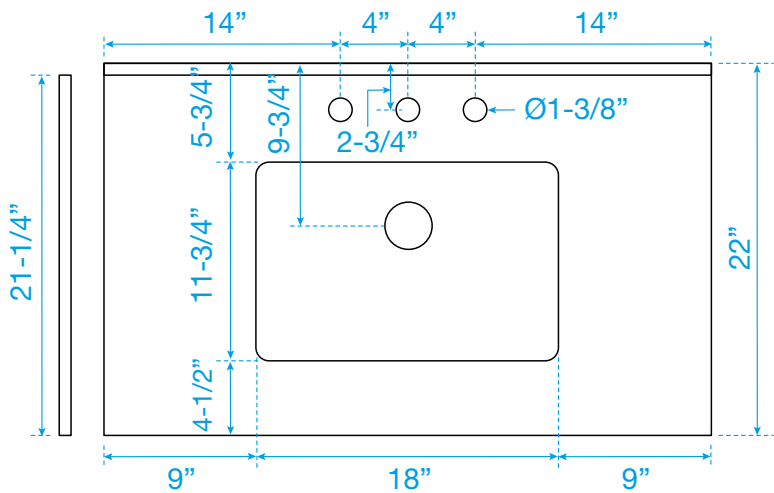

WYNDHAM COLLECTION

TOP VIEW OF VANITY CABINET

Note*: All measurements are $\pm 1/4"$.

WC-4141-36-SGL
Quartz

WYNDHAM COLLECTION

Note: Side splash is reversible. All measurements are $\pm 1/4"$.

WC-QC3-36-SGL-TOP