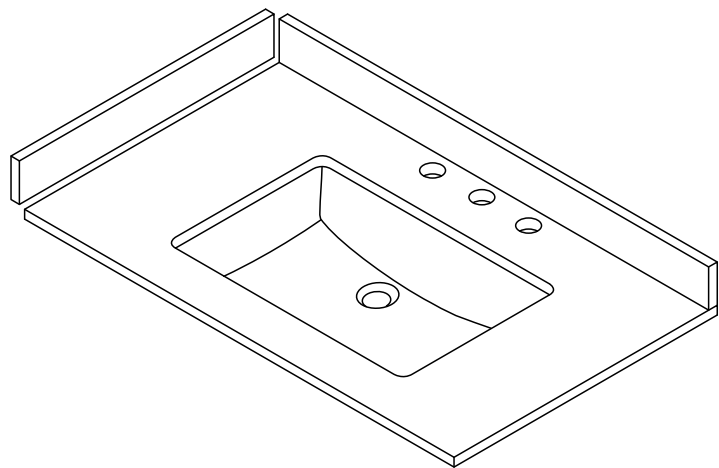

WYNDHAM COLLECTION

TOP VIEW OF VANITY CABINET

Note*: All measurements are $\pm 1/4"$.

WC-4141-36-SGL
Quartz

WYNDHAM COLLECTION

Note: Side splash is reversible. All measurements are $\pm 1/4"$.

WC-QC3-36-SGL-TOP