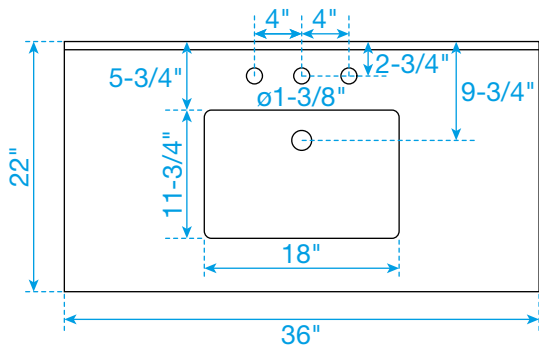

WYNDHAM COLLECTION

TOP VIEW OF VANITY CABINET

Note*: All measurements are $\pm 1/4"$.

WC-4141-36-SGL
Quartz

WYNDHAM COLLECTION

Note: Side splash is reversible. All measurements are $\pm 1/4"$.

WC-QC3-36-SGL-TOP