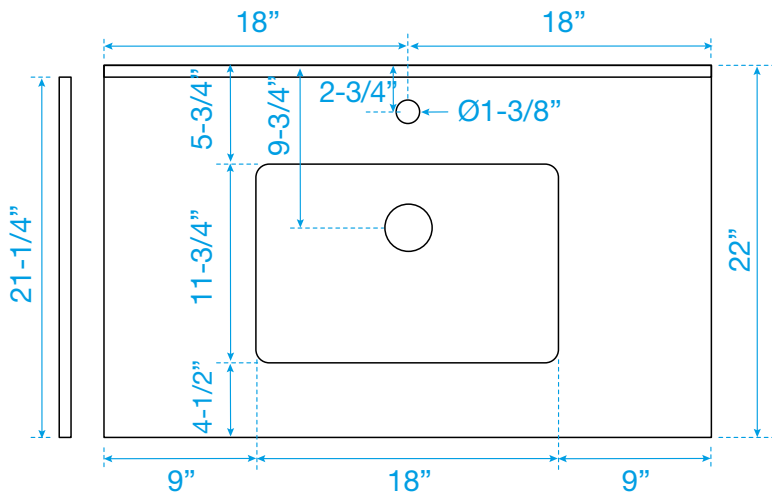

WYNDHAM COLLECTION

TOP VIEW OF VANITY CABINET

Note*: All measurements are $\pm 1/4''$.

WC-4141-36-SGL
Quartz

WYNDHAM COLLECTION

Note: Side splash is reversible. All measurements are $\pm 1/4$ ".

WC-QC1-36-SGL-TOP