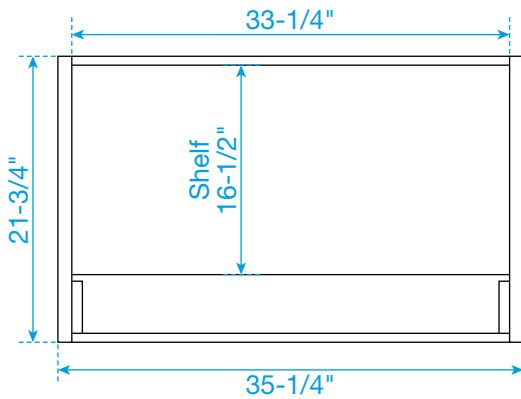

WYNDHAM COLLECTION

TOP VIEW OF VANITY CABINET

Note*: All measurements are $\pm 1/4''$.

WC-4141-36-SGL
Quartz

WYNDHAM COLLECTION

Note: Side splash is reversible. All measurements are $\pm 1/4$ ".

WC-QC1-36-SGL-TOP