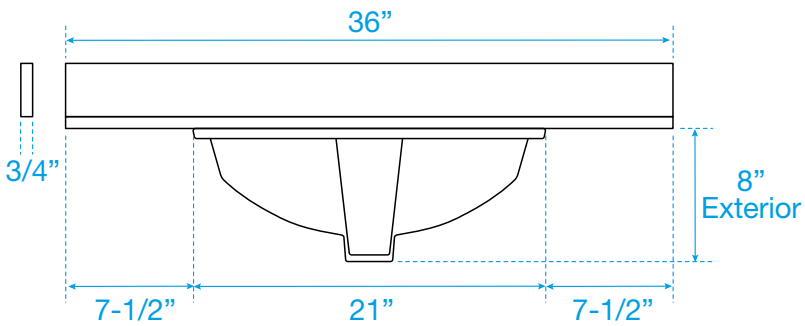

WYNDHAM COLLECTION

TOP VIEW OF VANITY CABINET

Note*: All measurements are $\pm 1/4''$.

WC-4141-36-SGL
Quartz

WYNDHAM COLLECTION

Note: Side splash is reversible. All measurements are $\pm 1/4$ ".

WC-QC1-36-SGL-TOP