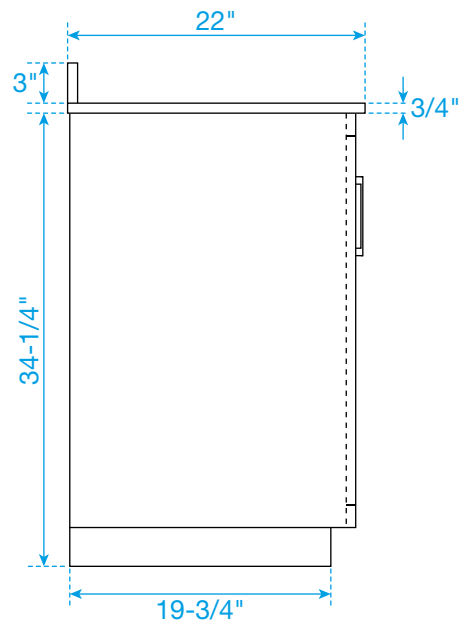

WYNDHAM COLLECTION

TOP VIEW OF VANITY CABINET

Note*: All measurements are $\pm 1/4''$.

WC-4141-36-SGL
Quartz

WYNDHAM COLLECTION

Note: Side splash is reversible. All measurements are $\pm 1/4$ ".

WC-QC1-36-SGL-TOP