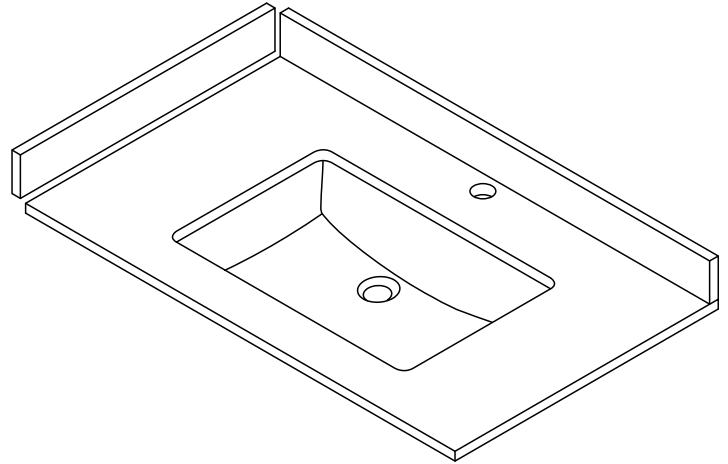

WYNDHAM COLLECTION

TOP VIEW OF VANITY CABINET

Note*: All measurements are $\pm 1/4''$.

WC-4141-36-SGL
Quartz

WYNDHAM COLLECTION

Note: Side splash is reversible. All measurements are $\pm 1/4$ ".

WC-QC1-36-SGL-TOP