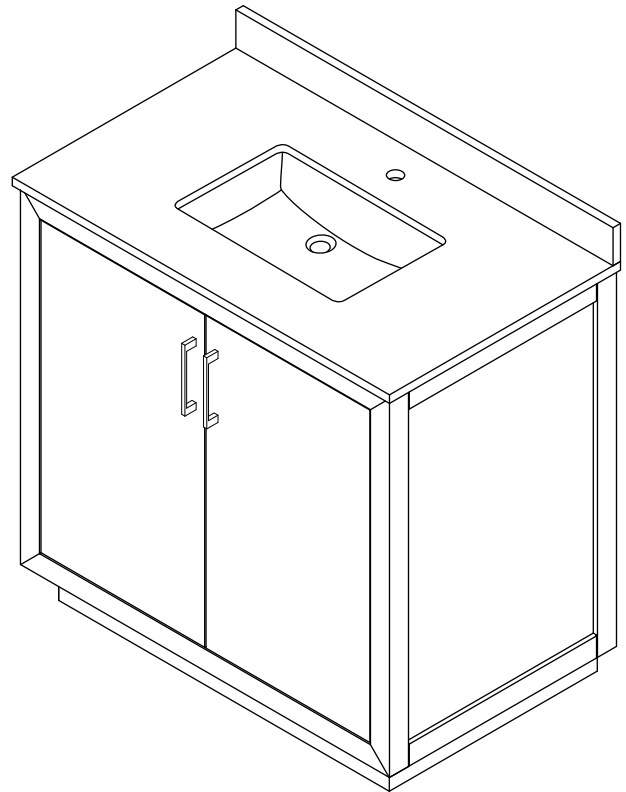

WYNDHAM COLLECTION

TOP VIEW OF VANITY CABINET

Note*: All measurements are $\pm 1/4''$.

WC-4141-36-SGL
Quartz

WYNDHAM COLLECTION

Note: Side splash is reversible. All measurements are $\pm 1/4$ ".

WC-QC1-36-SGL-TOP