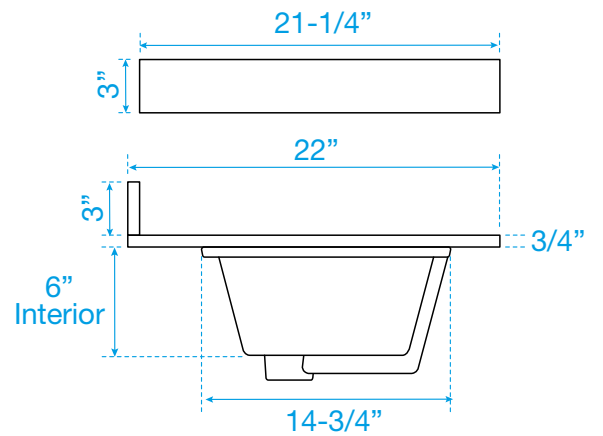

WYNDHAM COLLECTION

TOP VIEW OF VANITY CABINET

Note*: All measurements are $\pm 1/4''$.

WC-4141-36-SGL
Quartz

WYNDHAM COLLECTION

Note: Side splash is reversible. All measurements are $\pm 1/4$ ".

WC-QC1-36-SGL-TOP