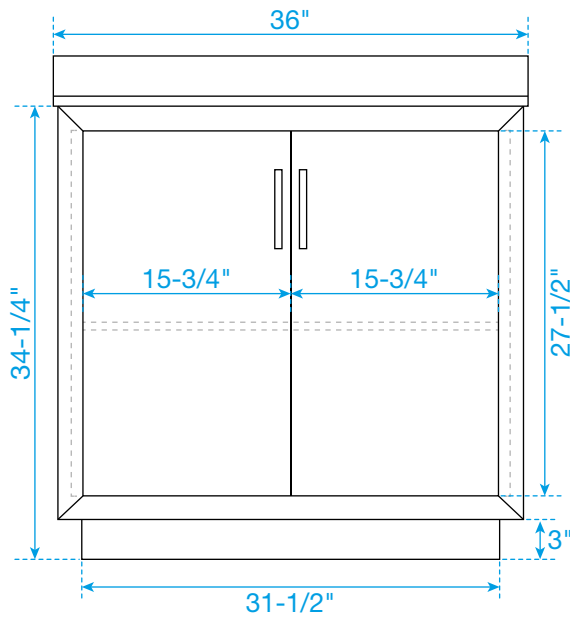

WYNDHAM COLLECTION

TOP VIEW OF VANITY CABINET

Note*: All measurements are $\pm 1/4''$.

WC-4141-36-SGL
Quartz

WYNDHAM COLLECTION

Note: Side splash is reversible. All measurements are $\pm 1/4$ ".

WC-QC1-36-SGL-TOP