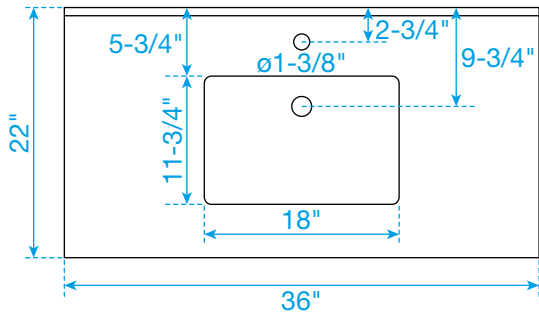

WYNDHAM COLLECTION

TOP VIEW OF VANITY CABINET

Note*: All measurements are $\pm 1/4''$.

WC-4141-36-SGL
Quartz

WYNDHAM COLLECTION

Note: Side splash is reversible. All measurements are $\pm 1/4$ ".

WC-QC1-36-SGL-TOP