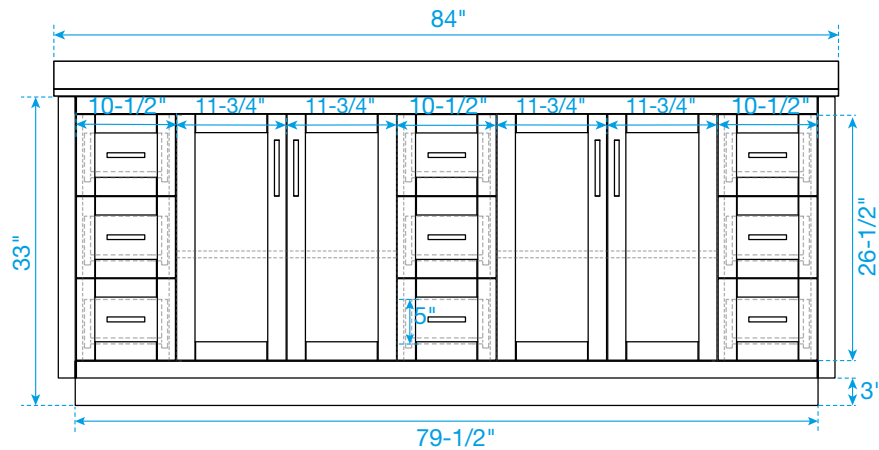

WYNDHAM COLLECTION

TOP VIEW OF VANITY CABINET

*Note: All measurements are $\pm 1/4$ ".

WC-2929-84-DBL
Quartz

WYNDHAM COLLECTION

Note: Side splash is reversible. Due to high probability of breakage, the backsplash comes in two pieces, cut from the same piece. All measurements are $\pm 1/4"$.

WC-QC3-84-DBL-TOP