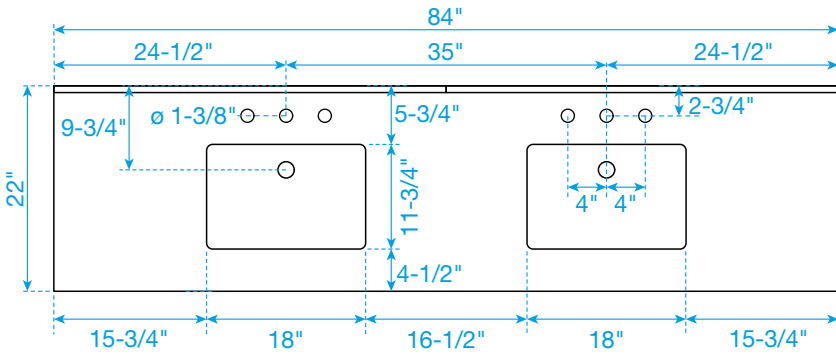

WYNDHAM COLLECTION

TOP VIEW OF VANITY CABINET

*Note: All measurements are $\pm 1/4$ ".

WC-2929-84-DBL
Quartz

WYNDHAM COLLECTION

Note: Side splash is reversible. Due to high probability of breakage, the backsplash comes in two pieces, cut from the same piece. All measurements are $\pm 1/4"$.

WC-QC3-84-DBL-TOP