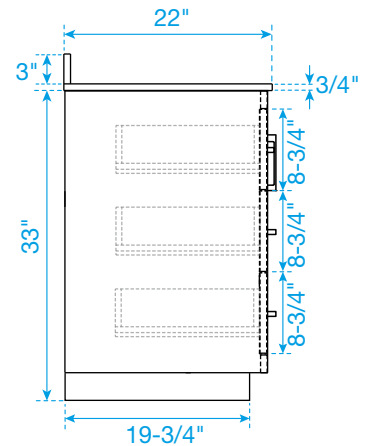

WYNDHAM COLLECTION

TOP VIEW OF VANITY CABINET

*Note: All measurements are $\pm 1/4$ ".

WC-2929-84-DBL
Quartz

WYNDHAM COLLECTION

Note: Side splash is reversible. Due to high probability of breakage, the backsplash comes in two pieces, cut from the same piece. All measurements are $\pm 1/4"$.

WC-QC3-84-DBL-TOP