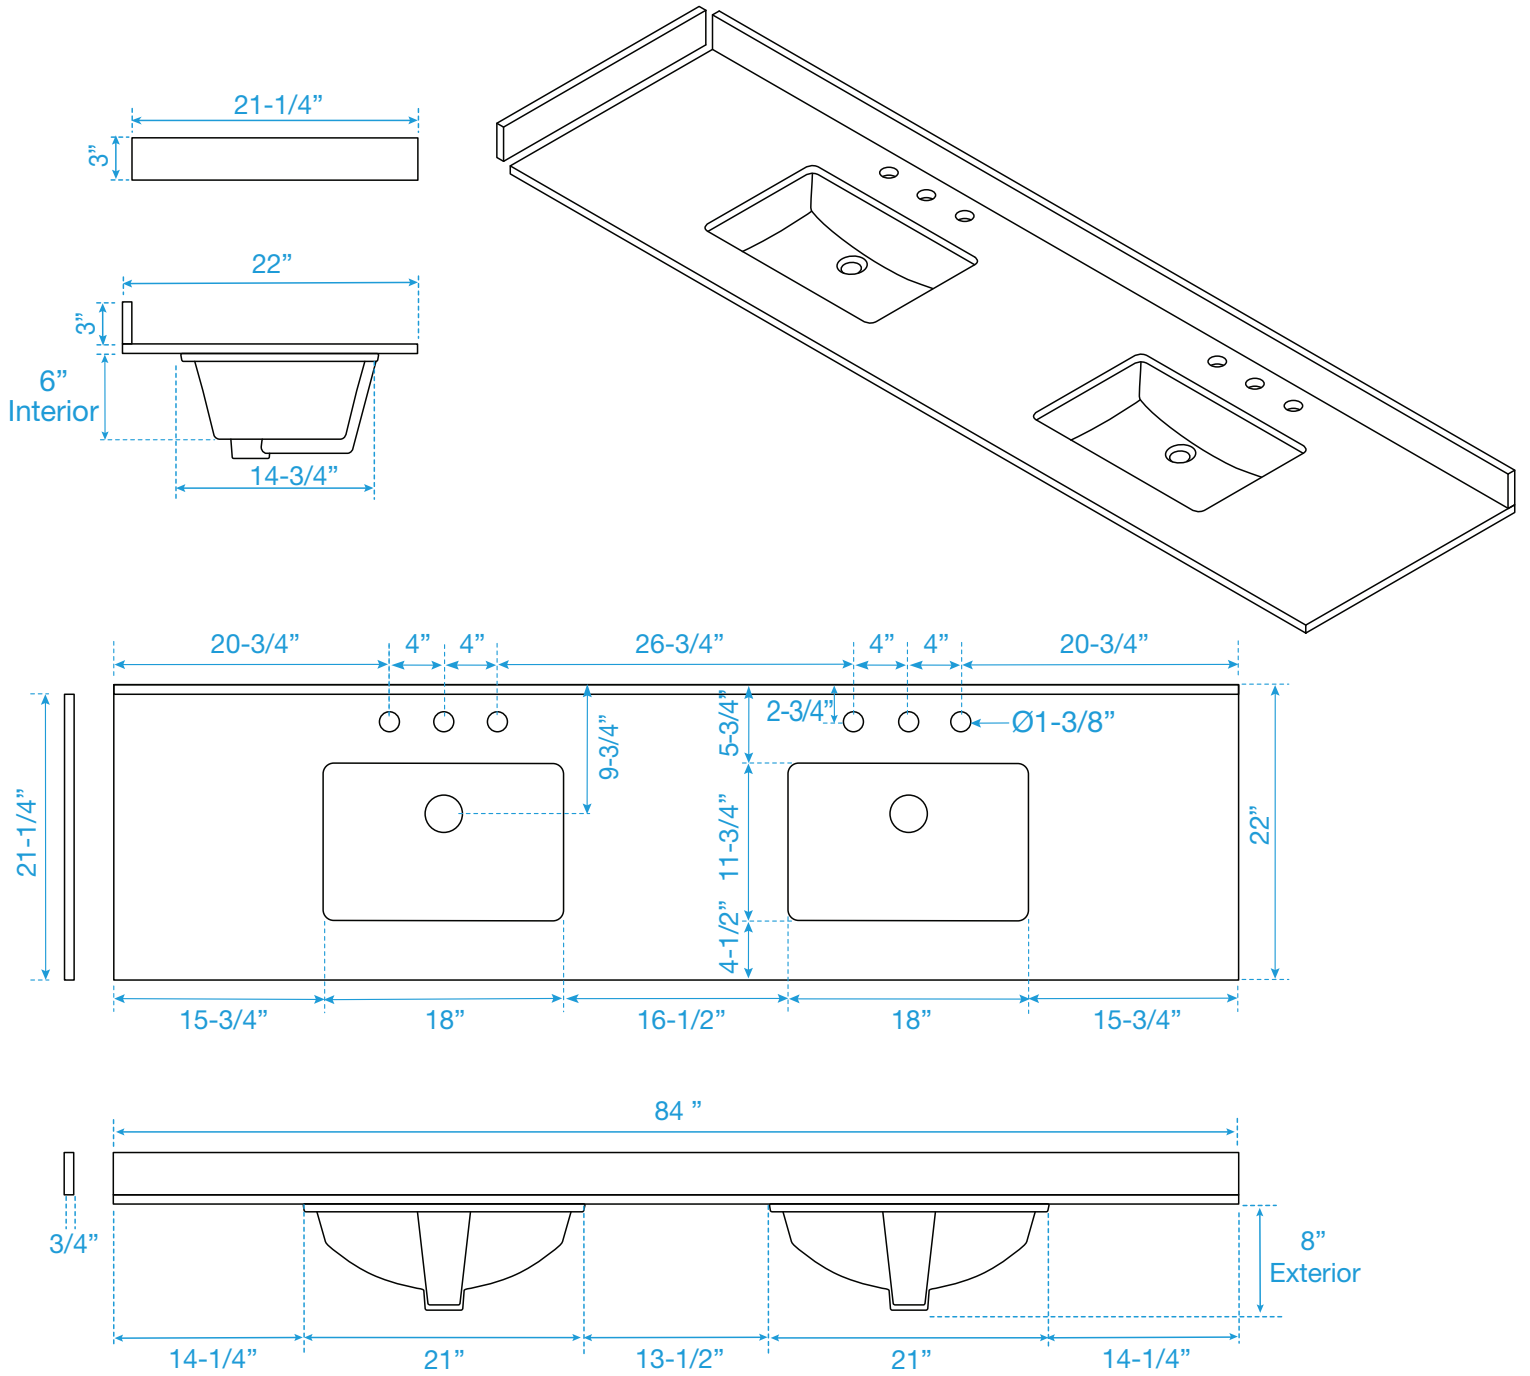

WYNDHAM COLLECTION

TOP VIEW OF VANITY CABINET

*Note: All measurements are $\pm 1/4$ ".

WC-2929-84-DBL
Quartz

WYNDHAM COLLECTION

Note: Side splash is reversible. Due to high probability of breakage, the backsplash comes in two pieces, cut from the same piece. All measurements are $\pm 1/4"$.

WC-QC3-84-DBL-TOP