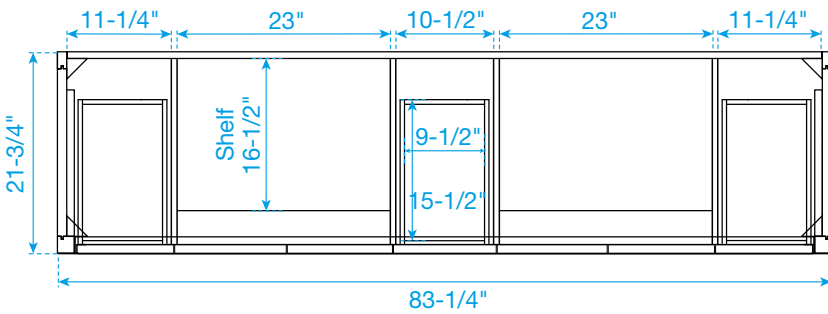

WYNDHAM COLLECTION

TOP VIEW OF VANITY CABINET

*Note: All measurements are $\pm 1/4$ ".

WC-2929-84-DBL
Quartz

WYNDHAM COLLECTION

Note: Side splash is reversible. Due to high probability of breakage, the backsplash comes in two pieces, cut from the same piece. All measurements are $\pm 1/4"$.

WC-QC3-84-DBL-TOP