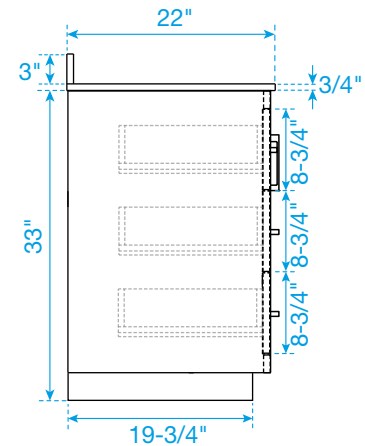

WYNDHAM COLLECTION

TOP VIEW OF VANITY CABINET

*Note: All measurements are $\pm 1/4"$.

WC-2929-84-DBL
Quartz

WYNDHAM COLLECTION

Note: Side splash is reversible. Due to high probability of breakage, the backsplash comes in two pieces, cut from the same piece. All measurements are $\pm 1/4"$.

WC-QCI-84-DBL-TOP