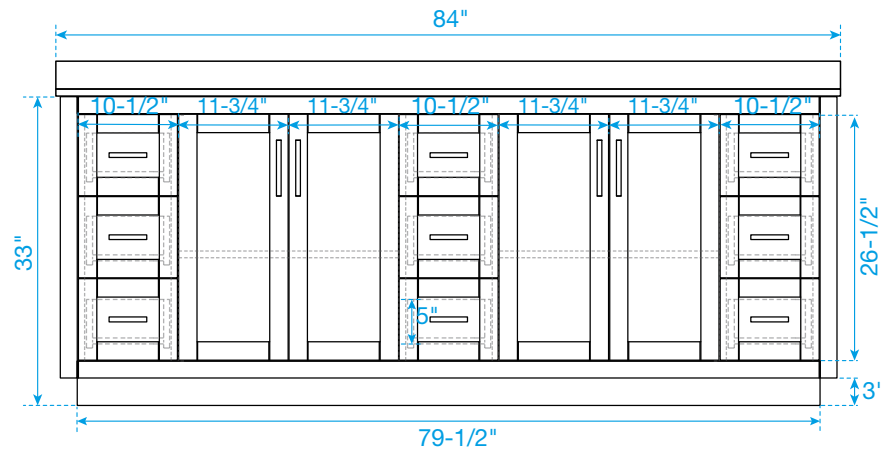

WYNDHAM COLLECTION

TOP VIEW OF VANITY CABINET

*Note: All measurements are $\pm 1/4"$.

WC-2929-84-DBL
Quartz

WYNDHAM COLLECTION

Note: Side splash is reversible. Due to high probability of breakage, the backsplash comes in two pieces, cut from the same piece. All measurements are $\pm 1/4"$.

WC-QCI-84-DBL-TOP