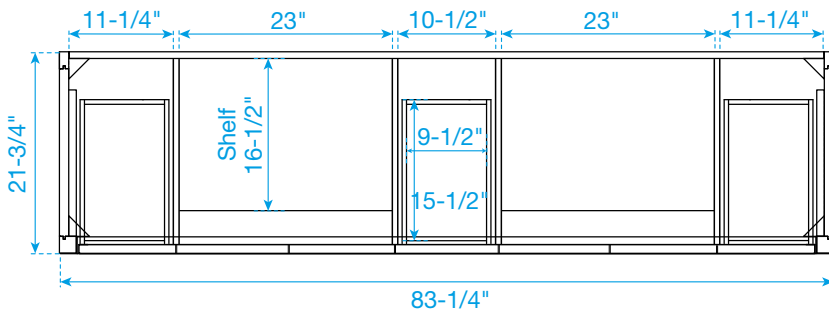

WYNDHAM COLLECTION

TOP VIEW OF VANITY CABINET

*Note: All measurements are $\pm 1/4"$.

WC-2929-84-DBL
Quartz

WYNDHAM COLLECTION

Note: Side splash is reversible. Due to high probability of breakage, the backsplash comes in two pieces, cut from the same piece. All measurements are $\pm 1/4"$.