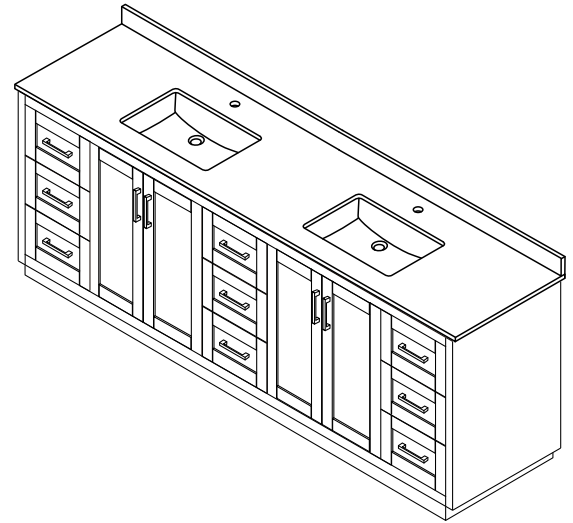

WYNDHAM COLLECTION

TOP VIEW OF VANITY CABINET

*Note: All measurements are $\pm 1/4"$.

WC-2929-84-DBL
Quartz

WYNDHAM COLLECTION

Note: Side splash is reversible. Due to high probability of breakage, the backsplash comes in two pieces, cut from the same piece. All measurements are $\pm 1/4"$.

WC-QCI-84-DBL-TOP