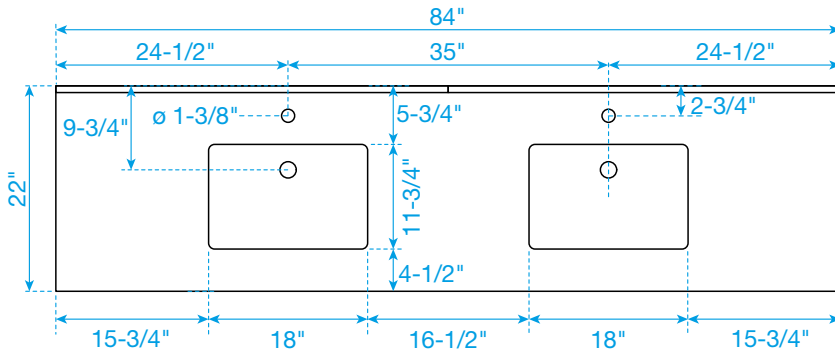

WYNDHAM COLLECTION

TOP VIEW OF VANITY CABINET

*Note: All measurements are $\pm 1/4"$.

WC-2929-84-DBL
Quartz

WYNDHAM COLLECTION

Note: Side splash is reversible. Due to high probability of breakage, the backsplash comes in two pieces, cut from the same piece. All measurements are $\pm 1/4"$.

WC-QCI-84-DBL-TOP