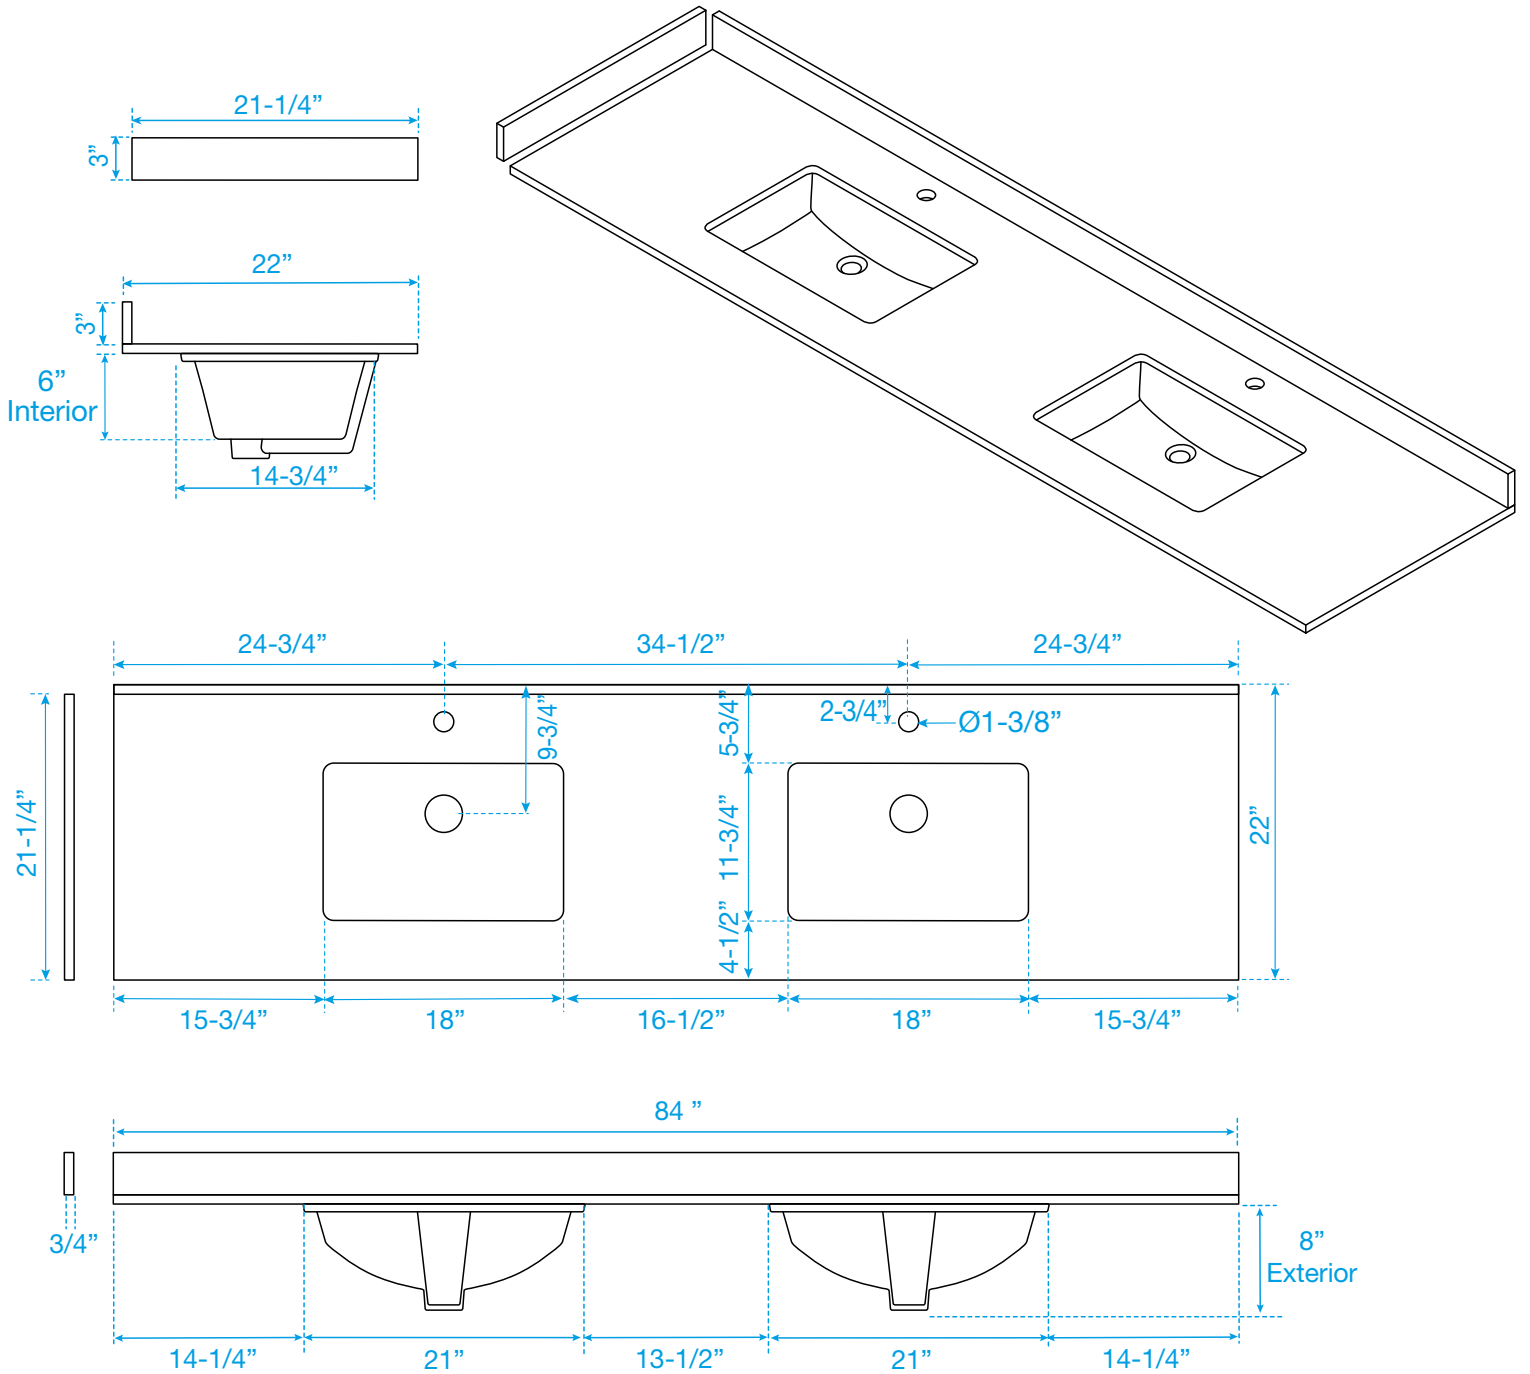

WYNDHAM COLLECTION

TOP VIEW OF VANITY CABINET

*Note: All measurements are $\pm 1/4"$.

WC-2929-84-DBL
Quartz

WYNDHAM COLLECTION

Note: Side splash is reversible. Due to high probability of breakage, the backsplash comes in two pieces, cut from the same piece. All measurements are $\pm 1/4"$.

WC-QCI-84-DBL-TOP