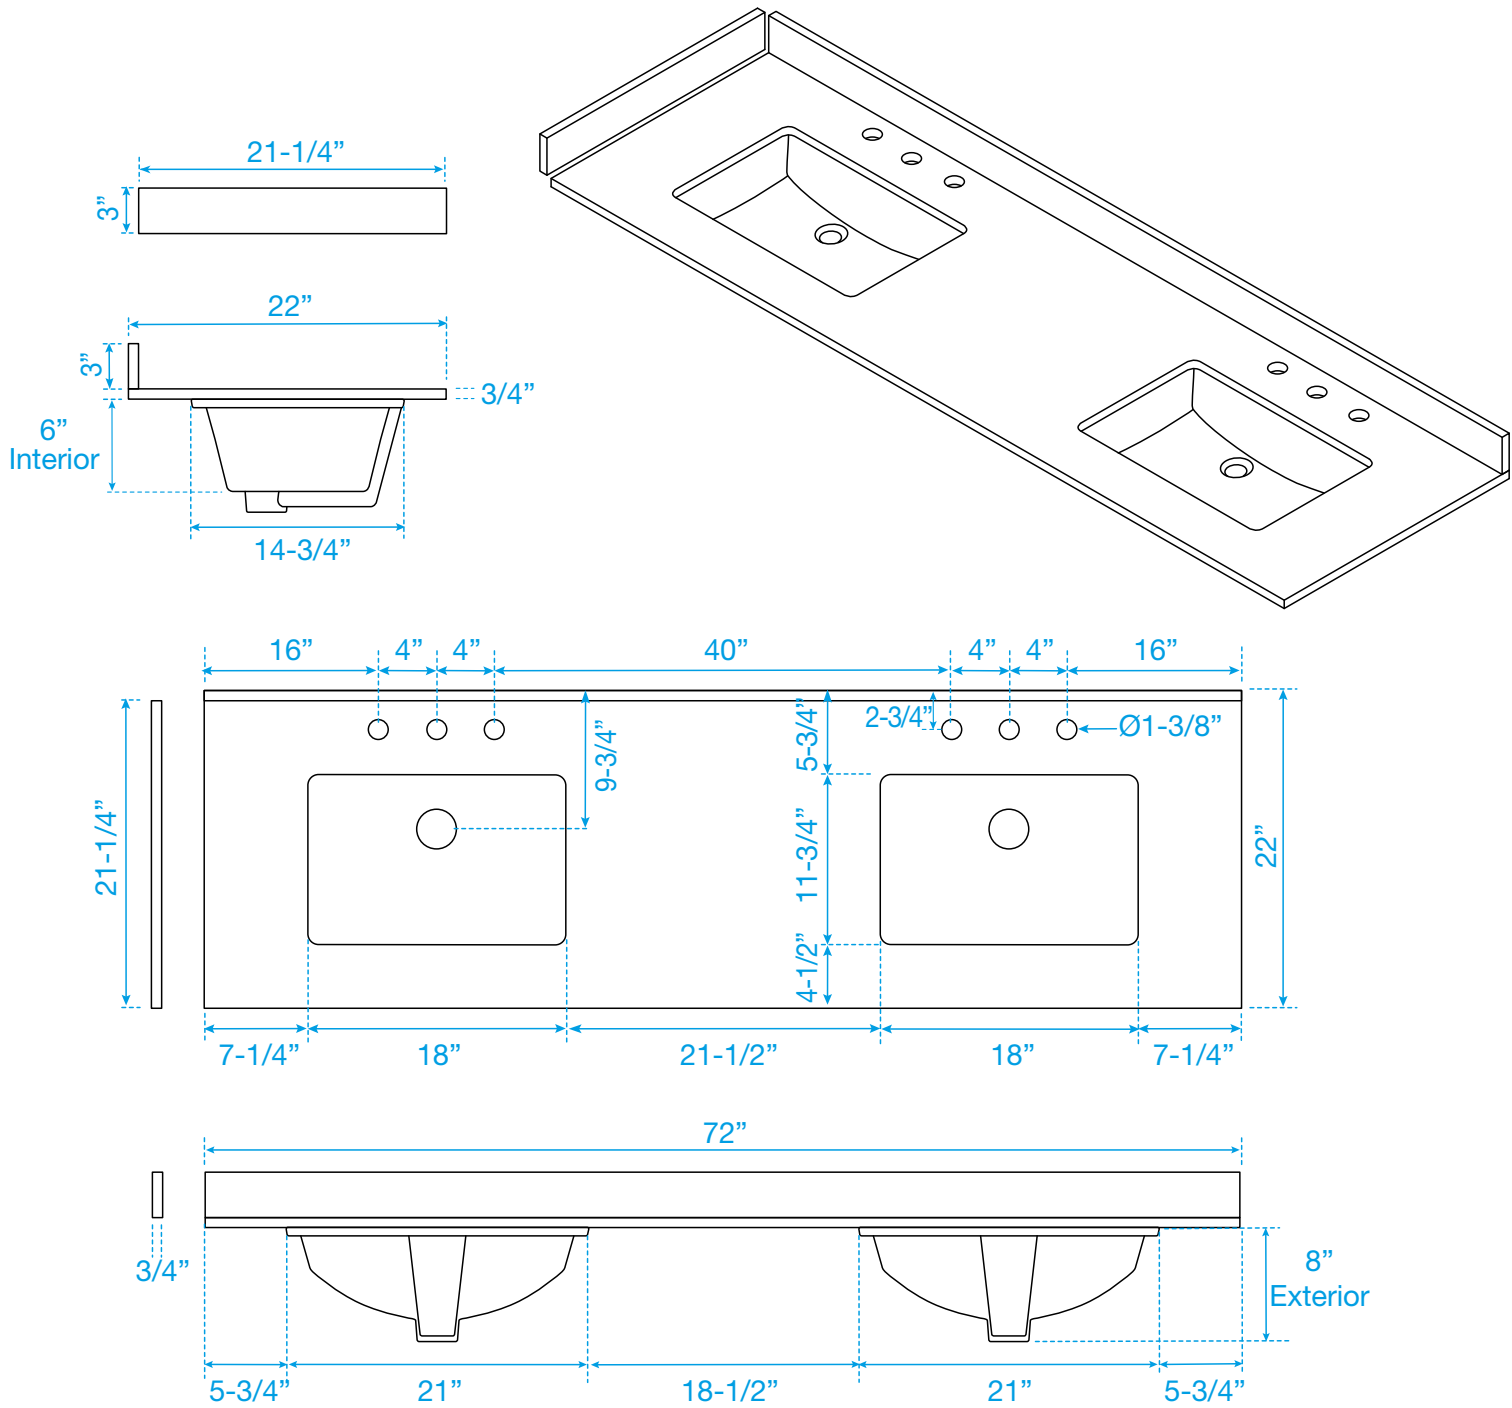

# WYNDHAM COLLECTION

TOP VIEW OF VANITY CABINET

\*Note: All measurements are  $\pm 1/4$ ".

## WC-2929-72-DBL Quartz

# WYNDHAM COLLECTION

Note: Side splash is reversible. Due to high probability of breakage, the backsplash comes in two pieces, cut from the same piece. All measurements are  $\pm 1/4$ ".

WC-QC3-72-DBL-TOP