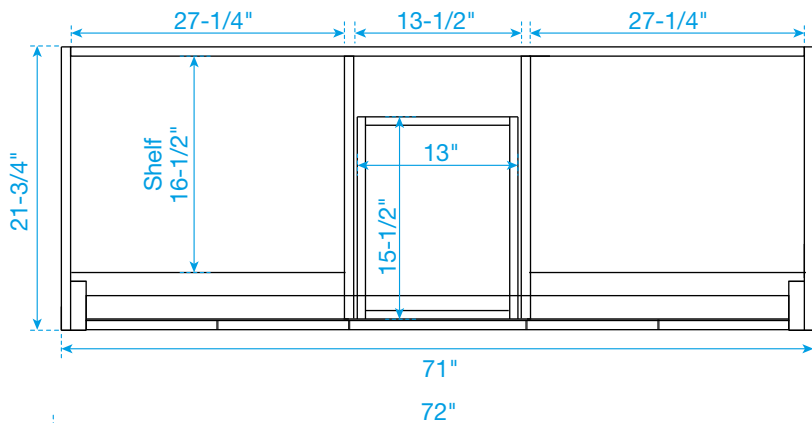

# WYNDHAM COLLECTION

TOP VIEW OF VANITY CABINET

\*Note: All measurements are  $\pm 1/4$ ".

# WYNDHAM COLLECTION

Note: Side splash is reversible. Due to high probability of breakage, the backsplash comes in two pieces, cut from the same piece. All measurements are  $\pm 1/4$ ".

WC-QC3-72-DBL-TOP