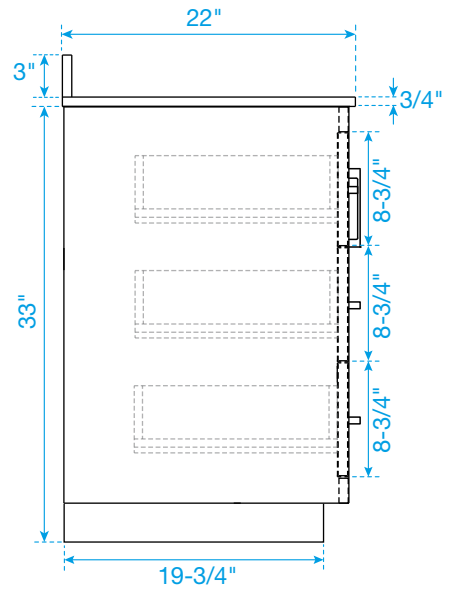

# WYNDHAM COLLECTION

TOP VIEW OF VANITY CABINET

\*Note: All measurements are  $\pm 1/4$ ".

# WYNDHAM COLLECTION

Note: Side splash is reversible. Due to high probability of breakage, the backsplash comes in two pieces, cut from the same piece. All measurements are  $\pm 1/4$ ".

WC-QC3-72-DBL-TOP