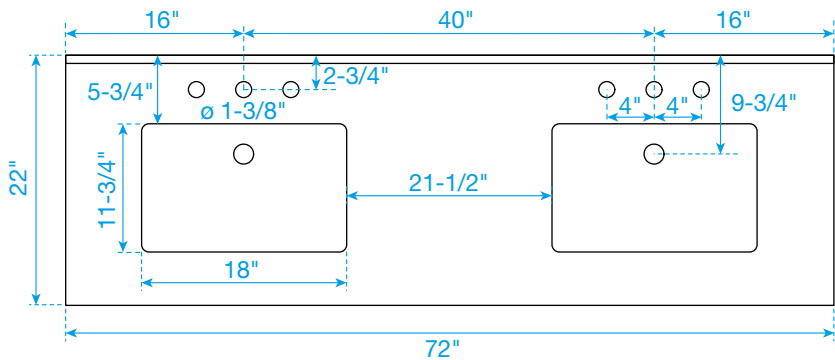

# WYNDHAM COLLECTION

TOP VIEW OF VANITY CABINET

\*Note: All measurements are  $\pm 1/4$ ".

# WYNDHAM COLLECTION

Note: Side splash is reversible. Due to high probability of breakage, the backsplash comes in two pieces, cut from the same piece. All measurements are  $\pm 1/4$ ".

WC-QC3-72-DBL-TOP