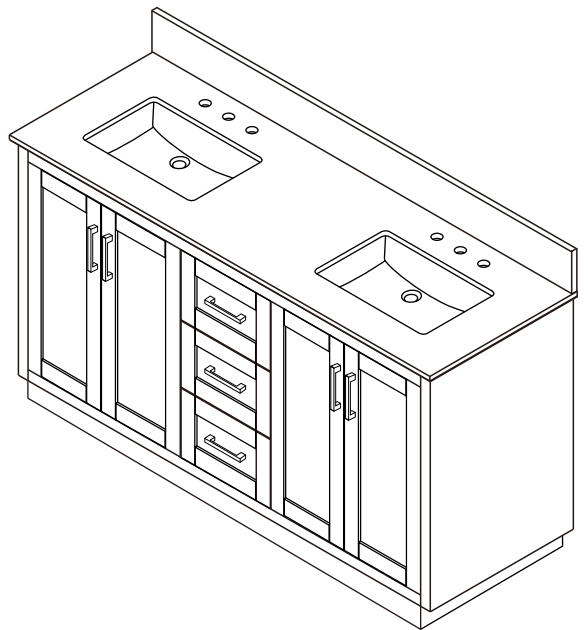

# WYNDHAM COLLECTION

TOP VIEW OF VANITY CABINET

\*Note: All measurements are  $\pm 1/4$ ".

## WC-2929-72-DBL Quartz

# WYNDHAM COLLECTION

Note: Side splash is reversible. Due to high probability of breakage, the backsplash comes in two pieces, cut from the same piece. All measurements are  $\pm 1/4$ ".

WC-QC3-72-DBL-TOP