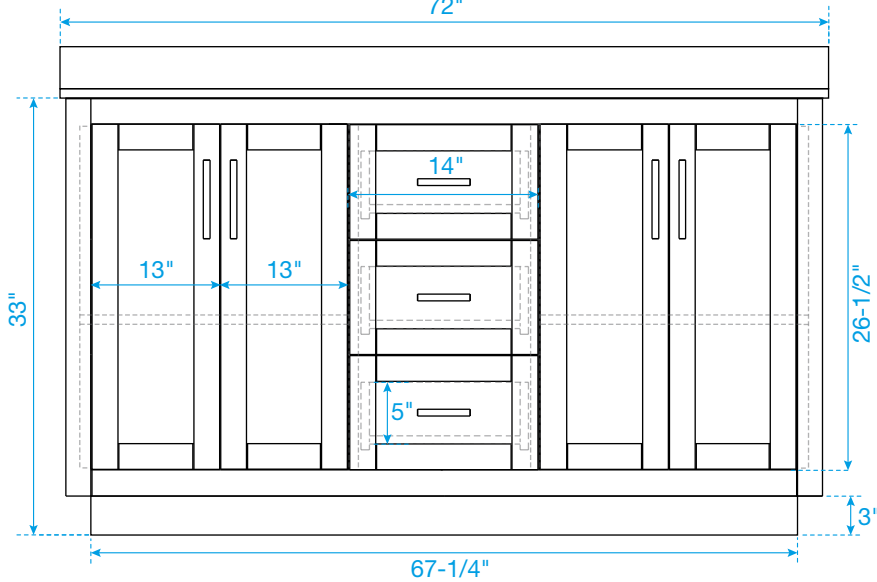

# WYNDHAM COLLECTION

TOP VIEW OF VANITY CABINET

\*Note: All measurements are  $\pm 1/4$ ".

# WYNDHAM COLLECTION

Note: Side splash is reversible. Due to high probability of breakage, the backsplash comes in two pieces, cut from the same piece. All measurements are  $\pm 1/4$ ".

WC-QC3-72-DBL-TOP