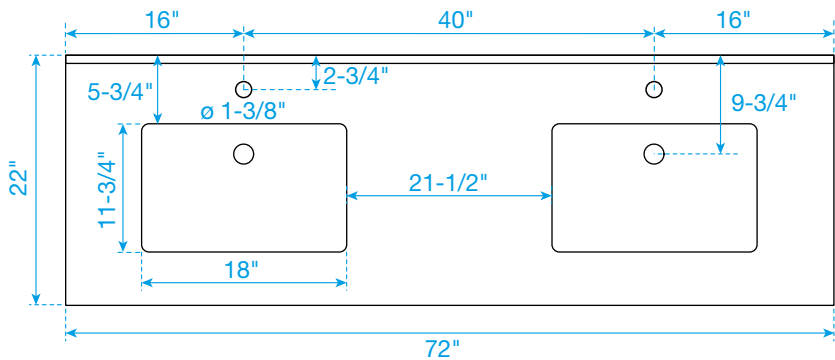

WYNDHAM COLLECTION

TOP VIEW OF VANITY CABINET

*Note: All measurements are $\pm 1/4$ ".

WC-2929-72-DBL Quartz

WYNDHAM COLLECTION

Note: Side splash is reversible. Due to high probability of breakage, the backsplash comes in two pieces, cut from the same piece. All measurements are $\pm 1/4$ ".