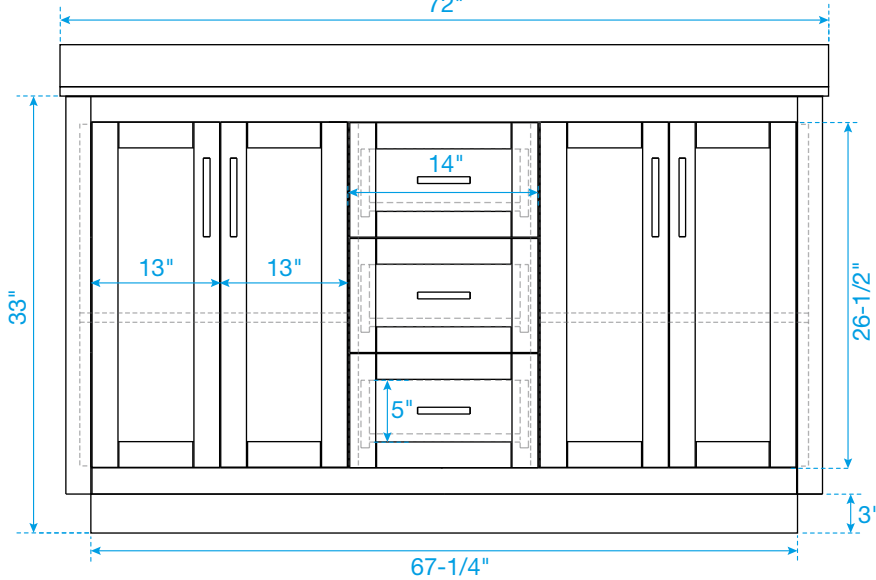

WYNDHAM COLLECTION

TOP VIEW OF VANITY CABINET

*Note: All measurements are $\pm 1/4$ ".

WC-2929-72-DBL Quartz

WYNDHAM COLLECTION

Note: Side splash is reversible. Due to high probability of breakage, the backsplash comes in two pieces, cut from the same piece. All measurements are $\pm 1/4$ ".

WC-QC1-72-DBL-TOP