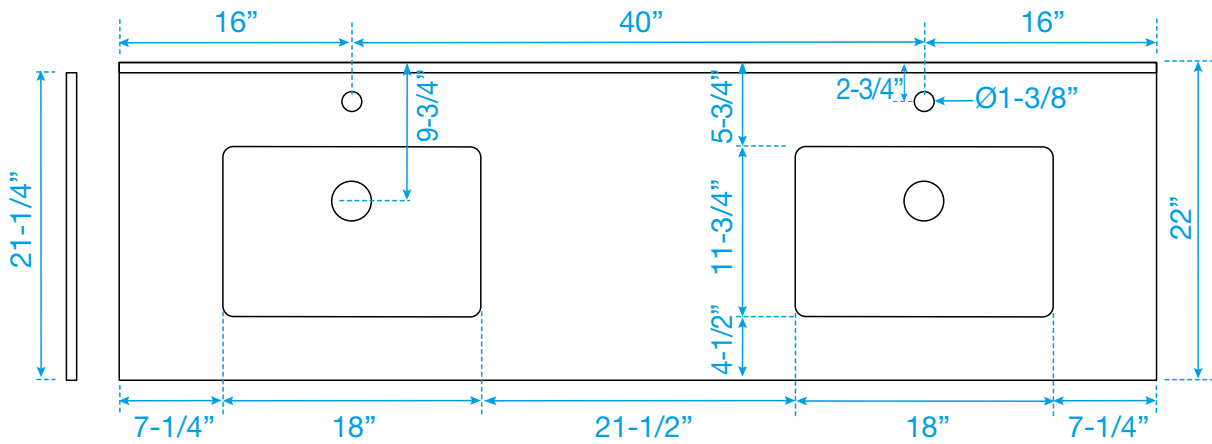

WYNDHAM COLLECTION

TOP VIEW OF VANITY CABINET

*Note: All measurements are $\pm 1/4$ ".

WC-2929-72-DBL Quartz

WYNDHAM COLLECTION

Note: Side splash is reversible. Due to high probability of breakage, the backsplash comes in two pieces, cut from the same piece. All measurements are $\pm 1/4$ ".

WC-QC1-72-DBL-TOP