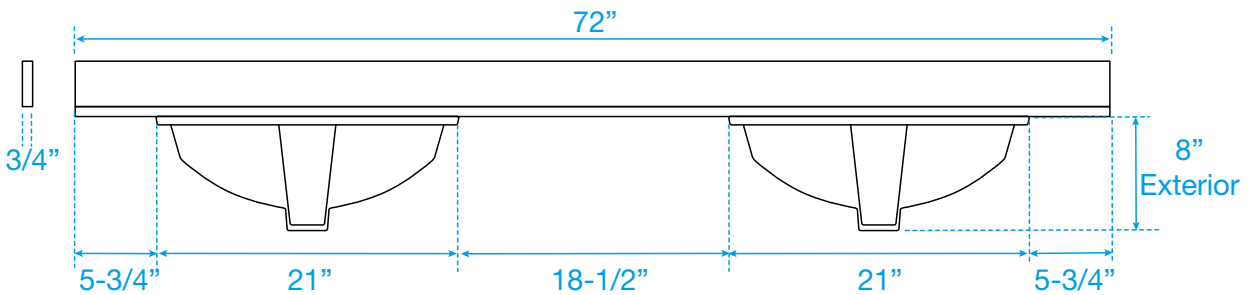

WYNDHAM COLLECTION

TOP VIEW OF VANITY CABINET

*Note: All measurements are $\pm 1/4$ ".

WC-2929-72-DBL Quartz

WYNDHAM COLLECTION

Note: Side splash is reversible. Due to high probability of breakage, the backsplash comes in two pieces, cut from the same piece. All measurements are $\pm 1/4$ ".