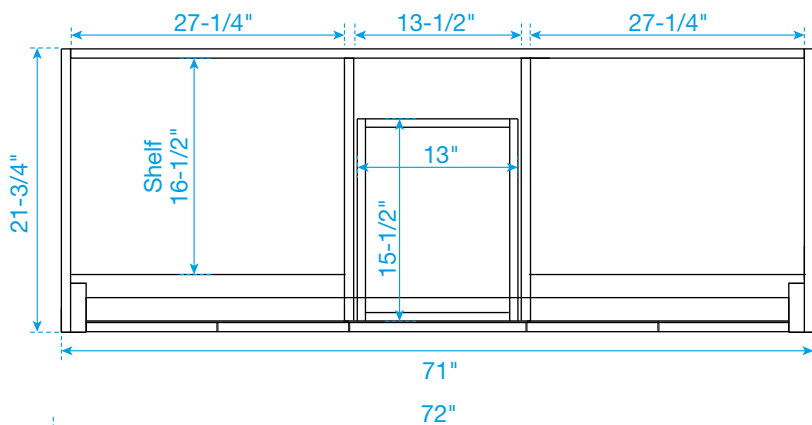

WYNDHAM COLLECTION

TOP VIEW OF VANITY CABINET

*Note: All measurements are $\pm 1/4$ ".

WC-2929-72-DBL Quartz

WYNDHAM COLLECTION

Note: Side splash is reversible. Due to high probability of breakage, the backsplash comes in two pieces, cut from the same piece. All measurements are $\pm 1/4$ ".