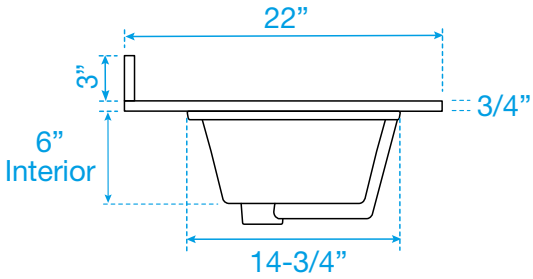

WYNDHAM COLLECTION

TOP VIEW OF VANITY CABINET

*Note: All measurements are $\pm 1/4$ ".

WC-2929-72-DBL Quartz

WYNDHAM COLLECTION

Note: Side splash is reversible. Due to high probability of breakage, the backsplash comes in two pieces, cut from the same piece. All measurements are $\pm 1/4$ ".