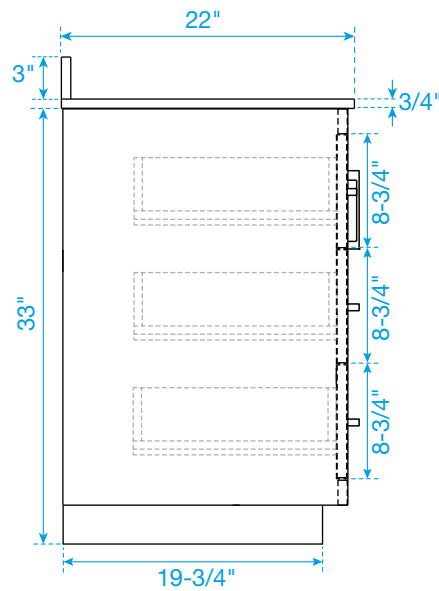

WYNDHAM COLLECTION

TOP VIEW OF VANITY CABINET

*Note: All measurements are $\pm 1/4$ ".

WC-2929-72-DBL Quartz

WYNDHAM COLLECTION

Note: Side splash is reversible. Due to high probability of breakage, the backsplash comes in two pieces, cut from the same piece. All measurements are $\pm 1/4$ ".

WC-QC1-72-DBL-TOP