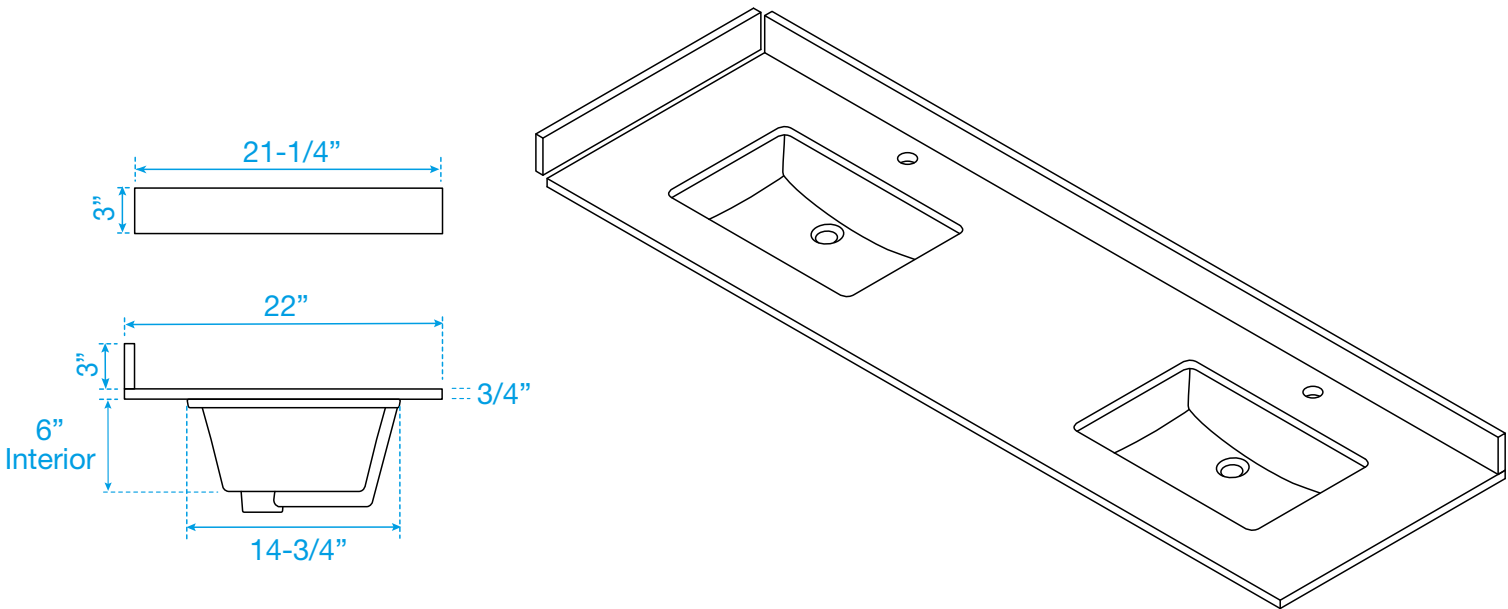

WYNDHAM COLLECTION

TOP VIEW OF VANITY CABINET

*Note: All measurements are $\pm 1/4$ ".

WC-2929-72-DBL Quartz

WYNDHAM COLLECTION

Note: Side splash is reversible. Due to high probability of breakage, the backsplash comes in two pieces, cut from the same piece. All measurements are $\pm 1/4$ ".

WC-QC1-72-DBL-TOP