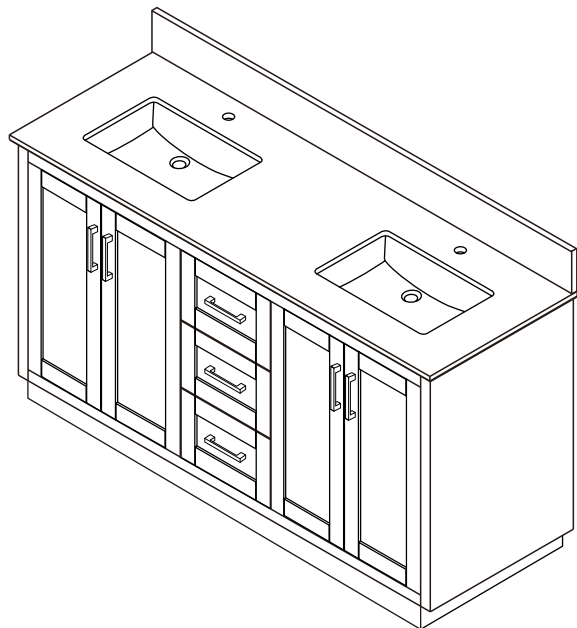

WYNDHAM COLLECTION

TOP VIEW OF VANITY CABINET

*Note: All measurements are $\pm 1/4$ ".

WC-2929-72-DBL Quartz

WYNDHAM COLLECTION

Note: Side splash is reversible. Due to high probability of breakage, the backsplash comes in two pieces, cut from the same piece. All measurements are $\pm 1/4$ ".

WC-QC1-72-DBL-TOP