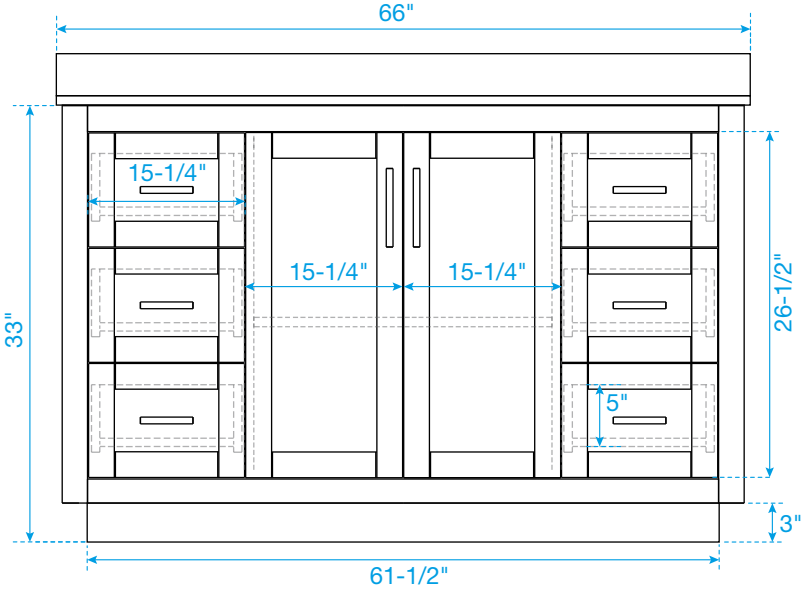

WYNDHAM COLLECTION

TOP VIEW OF VANITY CABINET

*Note: All measurements are $\pm 1/4"$.

WC-2929-66-SGL
Quartz

WYNDHAM COLLECTION

Note: Side splash is reversible. Due to high probability of breakage, the backsplash comes in two pieces, cut from the same piece. All measurements are $\pm 1/4"$.

WC-QC1-66-SGL-TOP