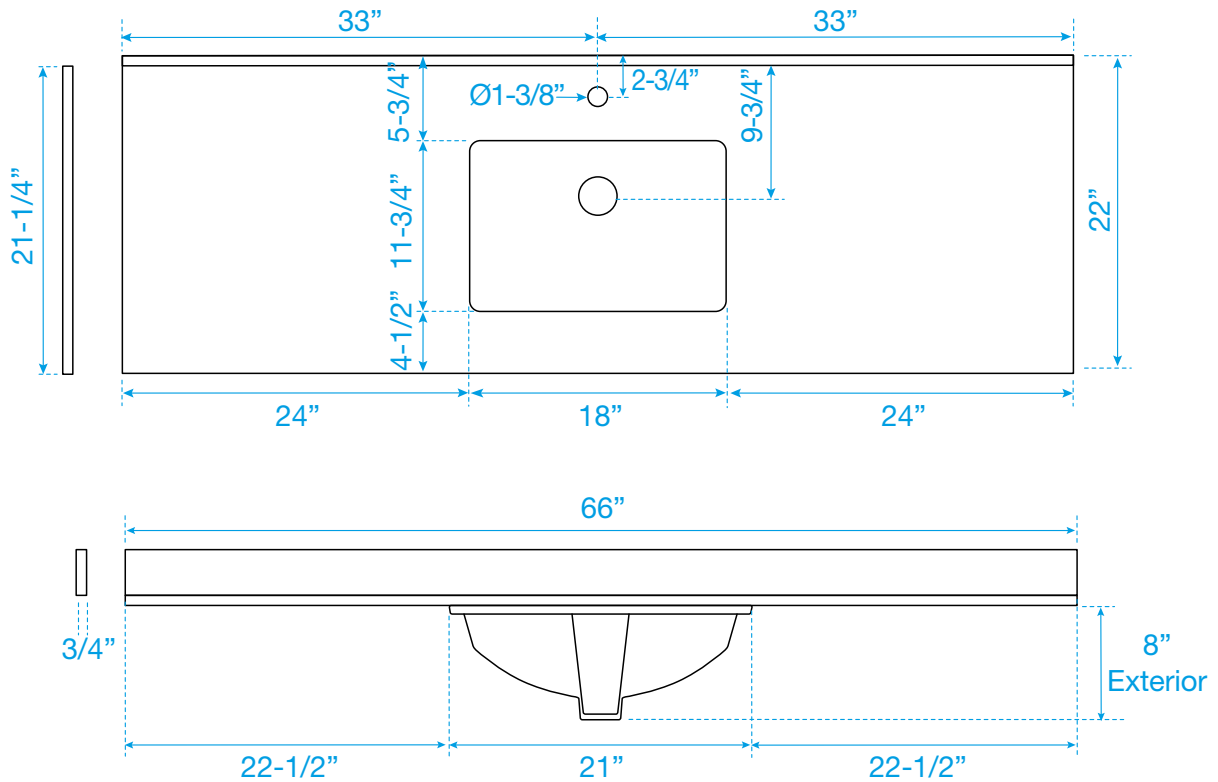

WYNDHAM COLLECTION

TOP VIEW OF VANITY CABINET

*Note: All measurements are $\pm 1/4"$.

WC-2929-66-SGL
Quartz

WYNDHAM COLLECTION

Note: Side splash is reversible. Due to high probability of breakage, the backsplash comes in two pieces, cut from the same piece. All measurements are $\pm 1/4"$.

WC-QC1-66-SGL-TOP