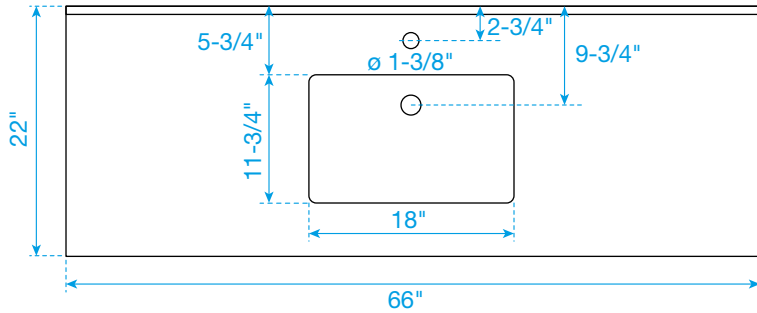

WYNDHAM COLLECTION

TOP VIEW OF VANITY CABINET

*Note: All measurements are $\pm 1/4"$.

WC-2929-66-SGL
Quartz

WYNDHAM COLLECTION

Note: Side splash is reversible. Due to high probability of breakage, the backsplash comes in two pieces, cut from the same piece. All measurements are $\pm 1/4"$.

WC-QC1-66-SGL-TOP