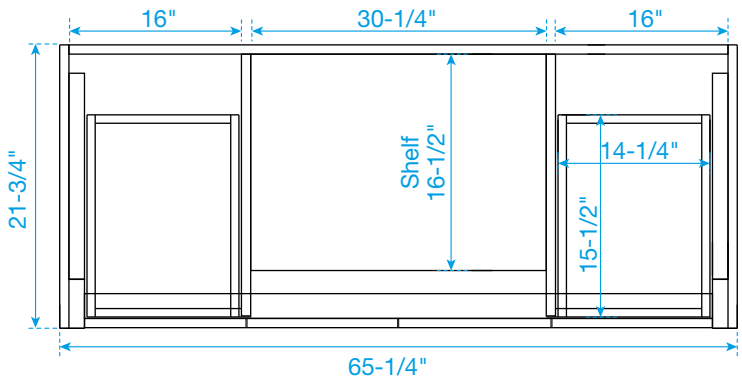

WYNDHAM COLLECTION

TOP VIEW OF VANITY CABINET

*Note: All measurements are $\pm 1/4"$.

WC-2929-66-SGL
Quartz

WYNDHAM COLLECTION

Note: Side splash is reversible. Due to high probability of breakage, the backsplash comes in two pieces, cut from the same piece. All measurements are $\pm 1/4"$.

WC-QC1-66-SGL-TOP