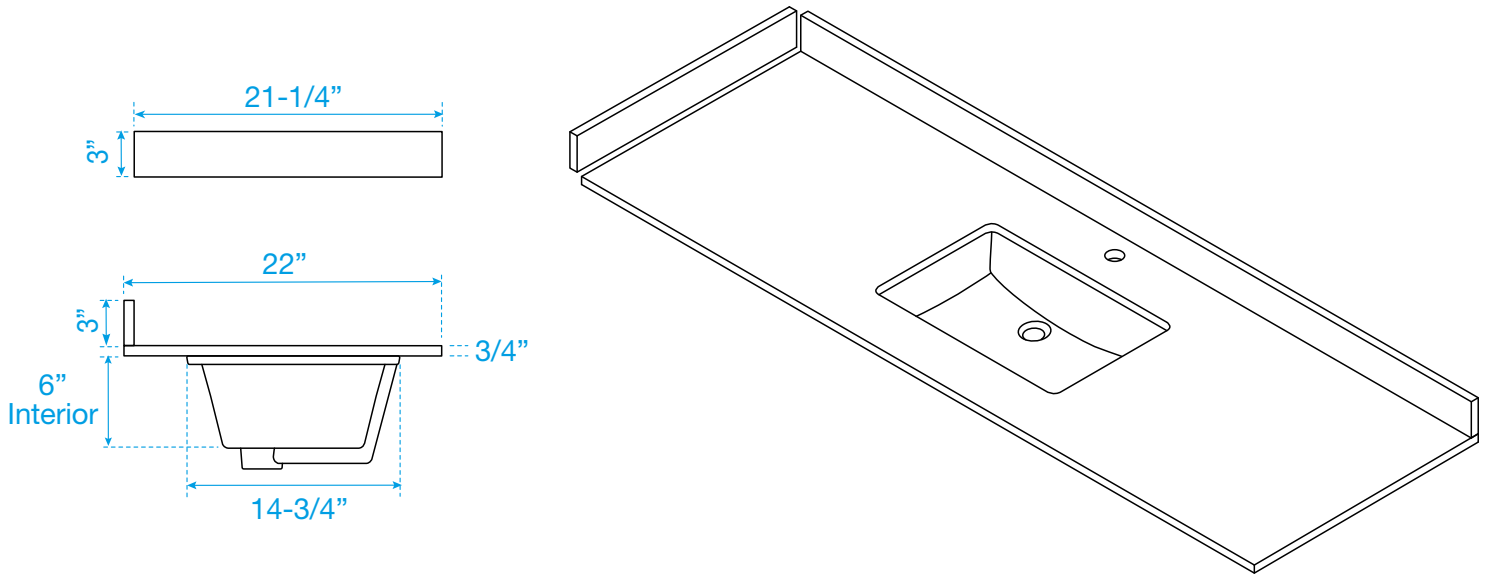

WYNDHAM COLLECTION

TOP VIEW OF VANITY CABINET

*Note: All measurements are $\pm 1/4"$.

WC-2929-66-SGL
Quartz

WYNDHAM COLLECTION

Note: Side splash is reversible. Due to high probability of breakage, the backsplash comes in two pieces, cut from the same piece. All measurements are $\pm 1/4"$.

WC-QC1-66-SGL-TOP