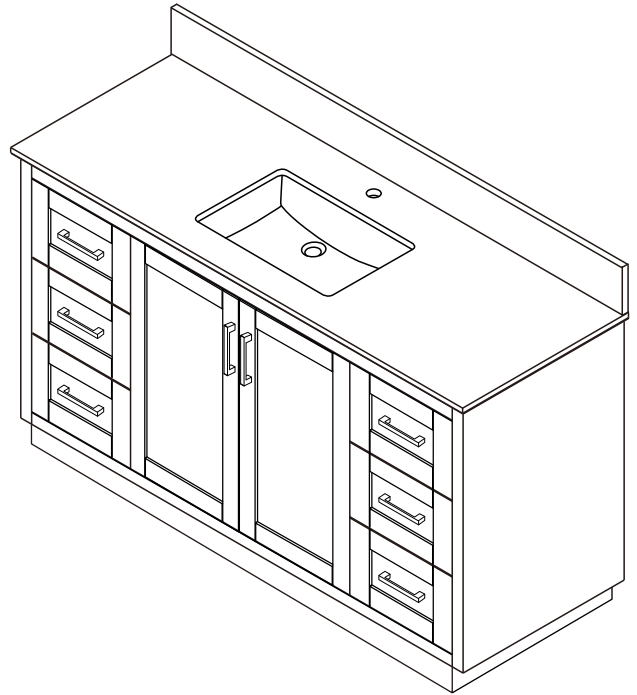

WYNDHAM COLLECTION

TOP VIEW OF VANITY CABINET

*Note: All measurements are $\pm 1/4"$.

WC-2929-66-SGL
Quartz

WYNDHAM COLLECTION

Note: Side splash is reversible. Due to high probability of breakage, the backsplash comes in two pieces, cut from the same piece. All measurements are $\pm 1/4"$.

WC-QC1-66-SGL-TOP