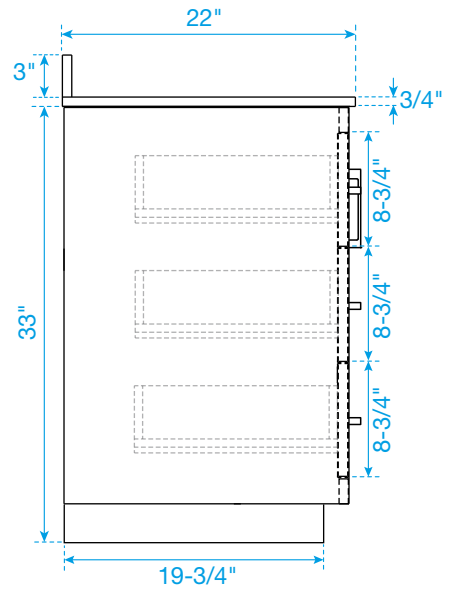

WYNDHAM COLLECTION

TOP VIEW OF VANITY CABINET

*Note: All measurements are $\pm 1/4"$.

WC-2929-66-SGL
Quartz

WYNDHAM COLLECTION

Note: Side splash is reversible. Due to high probability of breakage, the backsplash comes in two pieces, cut from the same piece. All measurements are $\pm 1/4"$.

WC-QC1-66-SGL-TOP