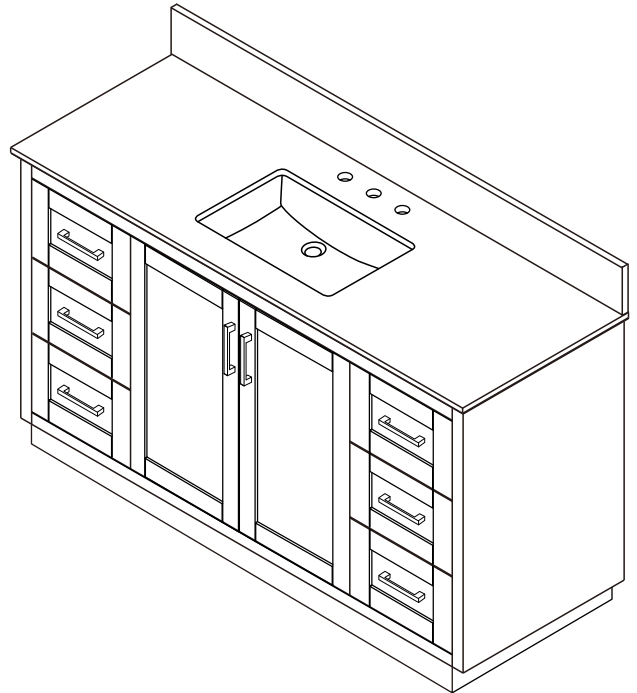

WYNDHAM COLLECTION

TOP VIEW OF VANITY CABINET

*Note: All measurements are $\pm 1/4$ ".

WC-2929-60-SGL Quartz

WYNDHAM COLLECTION

Note: Side splash is reversible. Due to high probability of breakage, the backsplash comes in two pieces, cut from the same piece. All measurements are $\pm 1/4\text{"}$.

WC-QC3-60-SGL-TOP