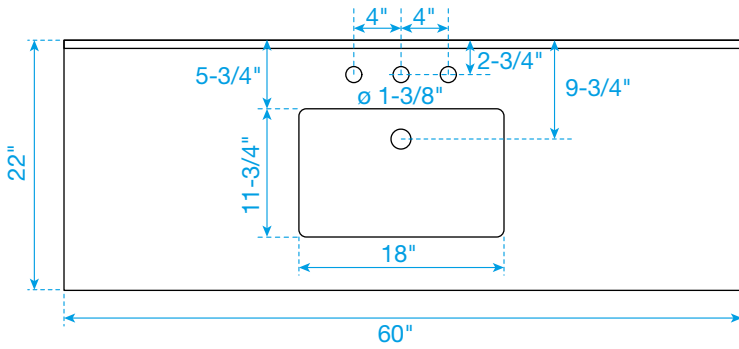

WYNDHAM COLLECTION

TOP VIEW OF VANITY CABINET

*Note: All measurements are $\pm 1/4$ ".

WC-2929-60-SGL Quartz

WYNDHAM COLLECTION

Note: Side splash is reversible. Due to high probability of breakage, the backsplash comes in two pieces, cut from the same piece. All measurements are $\pm 1/4\text{"}$.

WC-QC3-60-SGL-TOP