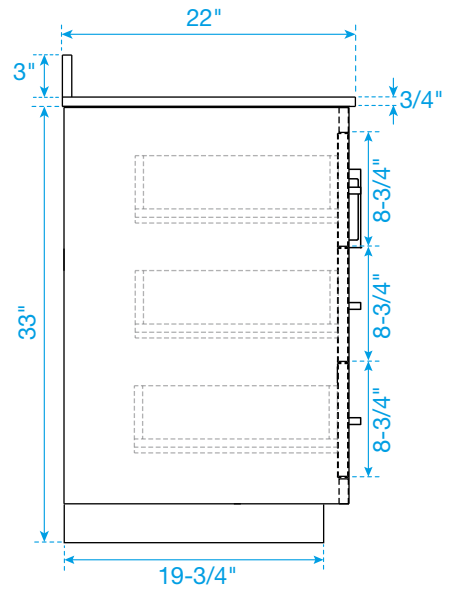

WYNDHAM COLLECTION

TOP VIEW OF VANITY CABINET

*Note: All measurements are $\pm 1/4$ ".

WC-2929-60-SGL Quartz

WYNDHAM COLLECTION

Note: Side splash is reversible. Due to high probability of breakage, the backsplash comes in two pieces, cut from the same piece. All measurements are $\pm 1/4\text{"}$.

WC-QC3-60-SGL-TOP