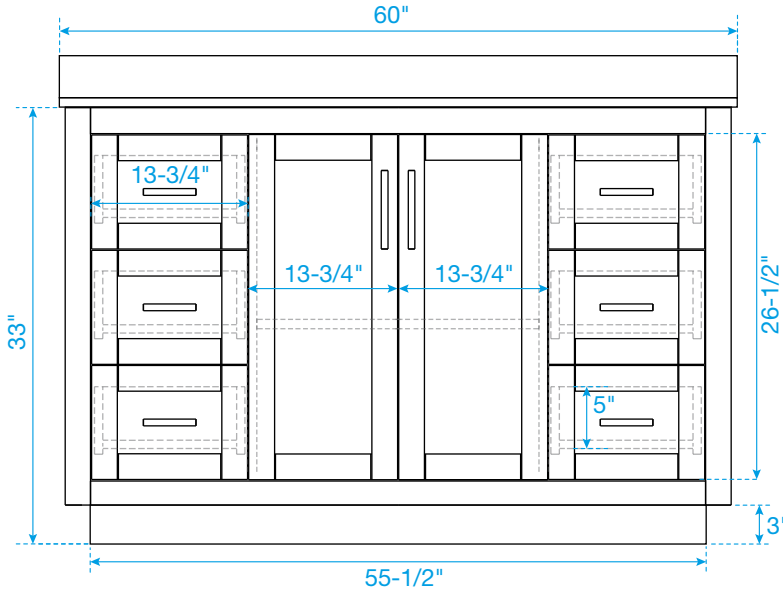

WYNDHAM COLLECTION

TOP VIEW OF VANITY CABINET

*Note: All measurements are $\pm 1/4$ ".

WC-2929-60-SGL Quartz

WYNDHAM COLLECTION

Note: Side splash is reversible. Due to high probability of breakage, the backsplash comes in two pieces, cut from the same piece. All measurements are $\pm 1/4\text{"}$.

WC-QC3-60-SGL-TOP