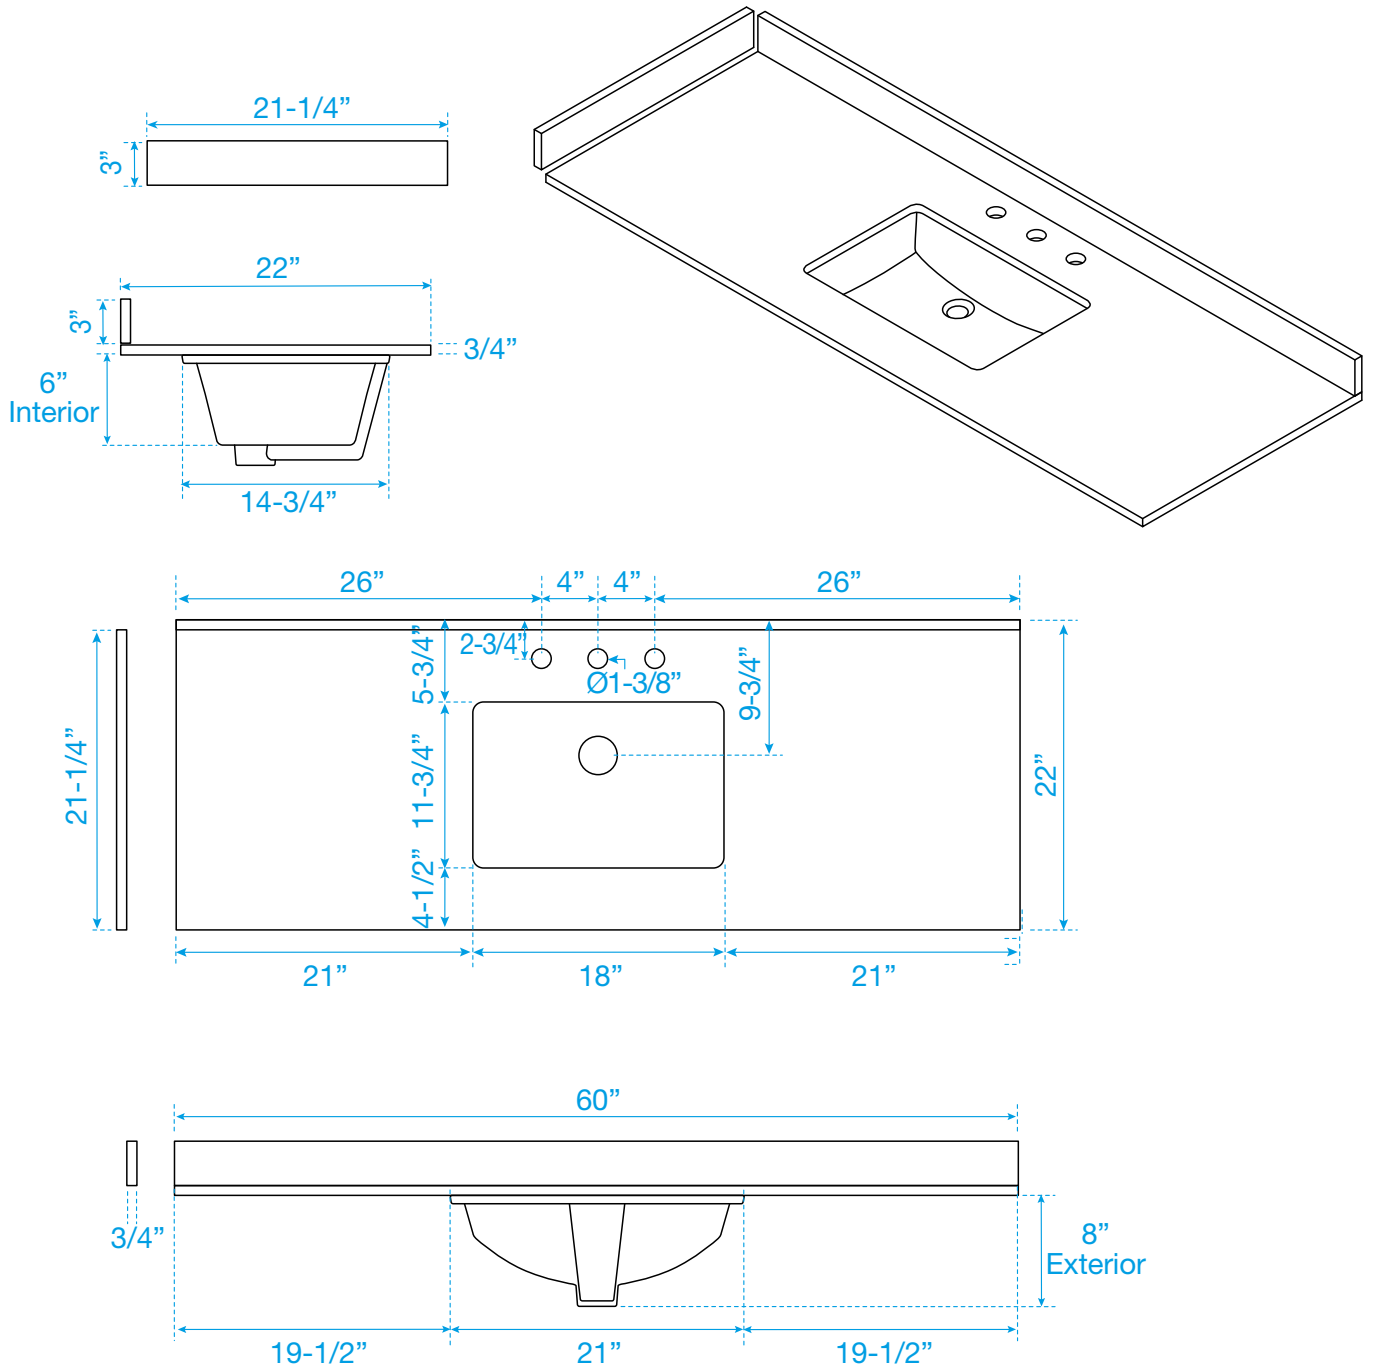

WYNDHAM COLLECTION

TOP VIEW OF VANITY CABINET

*Note: All measurements are $\pm 1/4$ ".

WC-2929-60-SGL Quartz

WYNDHAM COLLECTION

Note: Side splash is reversible. Due to high probability of breakage, the backsplash comes in two pieces, cut from the same piece. All measurements are $\pm 1/4\text{"}$.

WC-QC3-60-SGL-TOP