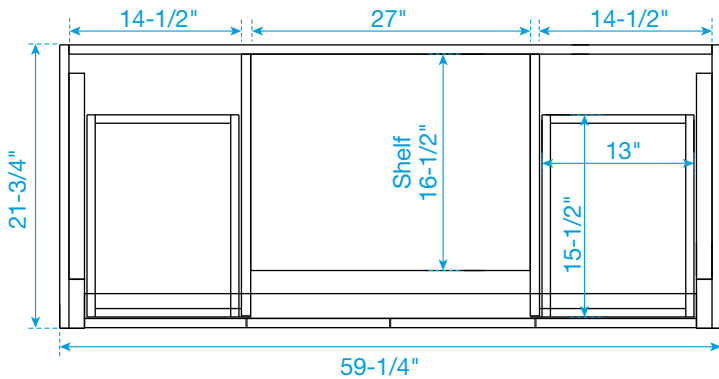

WYNDHAM COLLECTION

TOP VIEW OF VANITY CABINET

*Note: All measurements are $\pm 1/4$ ".

WC-2929-60-SGL Quartz

WYNDHAM COLLECTION

Note: Side splash is reversible. Due to high probability of breakage, the backsplash comes in two pieces, cut from the same piece. All measurements are $\pm 1/4\text{"}$.