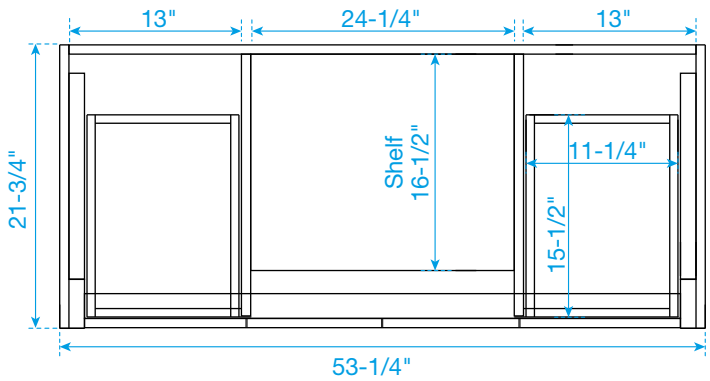

# WYNDHAM COLLECTION

TOP VIEW OF VANITY CABINET

\*Note: All measurements are  $\pm 1/4$ ".

# WYNDHAM COLLECTION

Note: Side splash is reversible. Due to high probability of breakage, the backsplash comes in two pieces, cut from the same piece. All measurements are  $\pm 1/4$ ".

WC-QC3-54-SGL-TOP