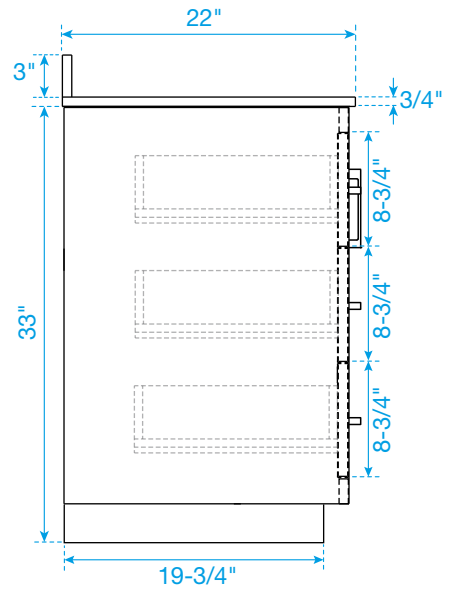

# WYNDHAM COLLECTION

TOP VIEW OF VANITY CABINET

\*Note: All measurements are  $\pm 1/4$ ".

## WC-2929-54-SGL Quartz

# WYNDHAM COLLECTION

Note: Side splash is reversible. Due to high probability of breakage, the backsplash comes in two pieces, cut from the same piece. All measurements are  $\pm 1/4$ ".

WC-QC3-54-SGL-TOP