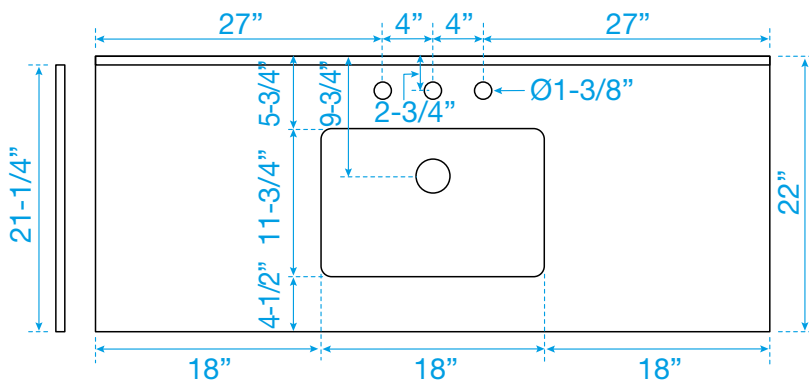

# WYNDHAM COLLECTION

TOP VIEW OF VANITY CABINET

\*Note: All measurements are  $\pm 1/4$ ".

# WYNDHAM COLLECTION

Note: Side splash is reversible. Due to high probability of breakage, the backsplash comes in two pieces, cut from the same piece. All measurements are  $\pm 1/4$ ".

WC-QC3-54-SGL-TOP