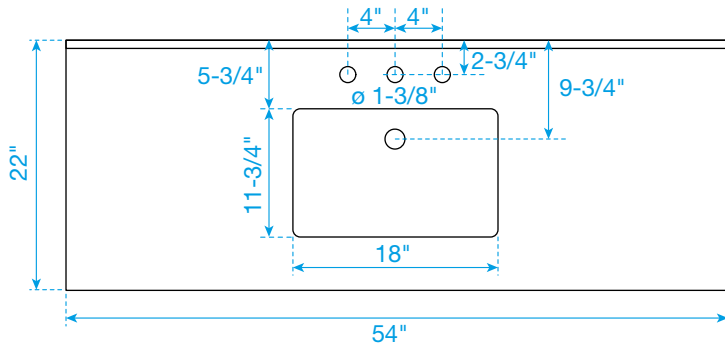

# WYNDHAM COLLECTION

TOP VIEW OF VANITY CABINET

\*Note: All measurements are  $\pm 1/4$ ".

# WYNDHAM COLLECTION

Note: Side splash is reversible. Due to high probability of breakage, the backsplash comes in two pieces, cut from the same piece. All measurements are  $\pm 1/4$ ".

WC-QC3-54-SGL-TOP