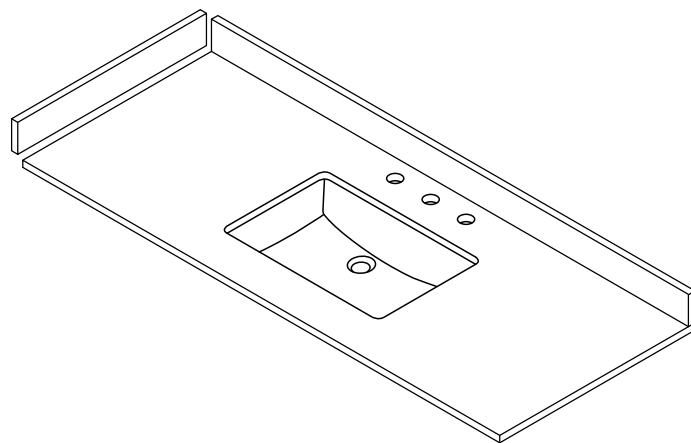

# WYNDHAM COLLECTION

TOP VIEW OF VANITY CABINET

\*Note: All measurements are  $\pm 1/4$ ".

# WYNDHAM COLLECTION

Note: Side splash is reversible. Due to high probability of breakage, the backsplash comes in two pieces, cut from the same piece. All measurements are  $\pm 1/4$ ".

WC-QC3-54-SGL-TOP