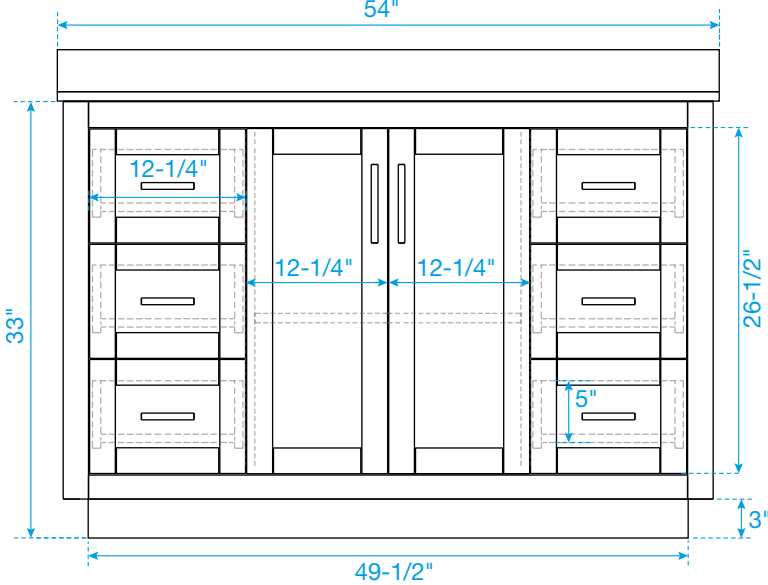

# WYNDHAM COLLECTION

TOP VIEW OF VANITY CABINET

\*Note: All measurements are  $\pm 1/4$ ".

# WYNDHAM COLLECTION

Note: Side splash is reversible. Due to high probability of breakage, the backsplash comes in two pieces, cut from the same piece. All measurements are  $\pm 1/4$ ".

WC-QC3-54-SGL-TOP