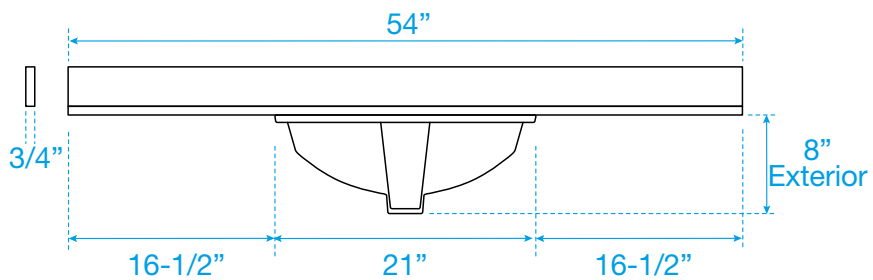

# WYNDHAM COLLECTION

TOP VIEW OF VANITY CABINET

\*Note: All measurements are  $\pm 1/4$ ".

# WYNDHAM COLLECTION

Note: Side splash is reversible. Due to high probability of breakage, the backsplash comes in two pieces, cut from the same piece. All measurements are  $\pm 1/4$ ".

WC-QC3-54-SGL-TOP