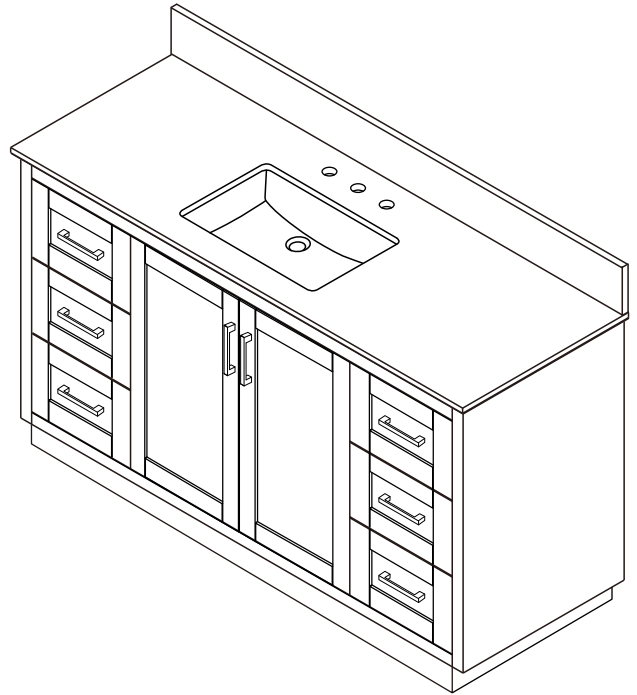

# WYNDHAM COLLECTION

TOP VIEW OF VANITY CABINET

\*Note: All measurements are  $\pm 1/4$ ".

# WYNDHAM COLLECTION

Note: Side splash is reversible. Due to high probability of breakage, the backsplash comes in two pieces, cut from the same piece. All measurements are  $\pm 1/4$ ".

WC-QC3-54-SGL-TOP