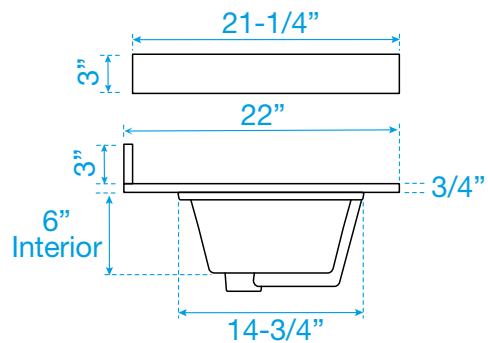

# WYNDHAM COLLECTION

TOP VIEW OF VANITY CABINET

\*Note: All measurements are  $\pm 1/4$ ".

# WYNDHAM COLLECTION

Note: Side splash is reversible. Due to high probability of breakage, the backsplash comes in two pieces, cut from the same piece. All measurements are  $\pm 1/4$ ".

WC-QC3-54-SGL-TOP