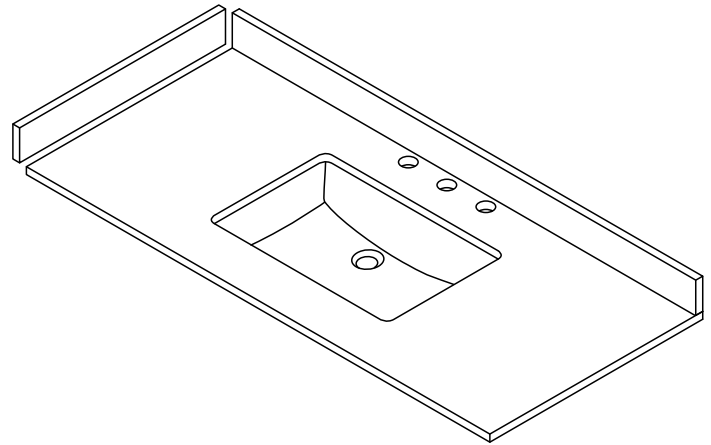

# WYNDHAM COLLECTION

TOP VIEW OF VANITY CABINET

\*Note: All measurements are  $\pm 1/4"$ .

# WYNDHAM COLLECTION

Note: Side splash is reversible. All measurements are  $\pm 1/4$ ".

WC-QC3-48-SGL-TOP