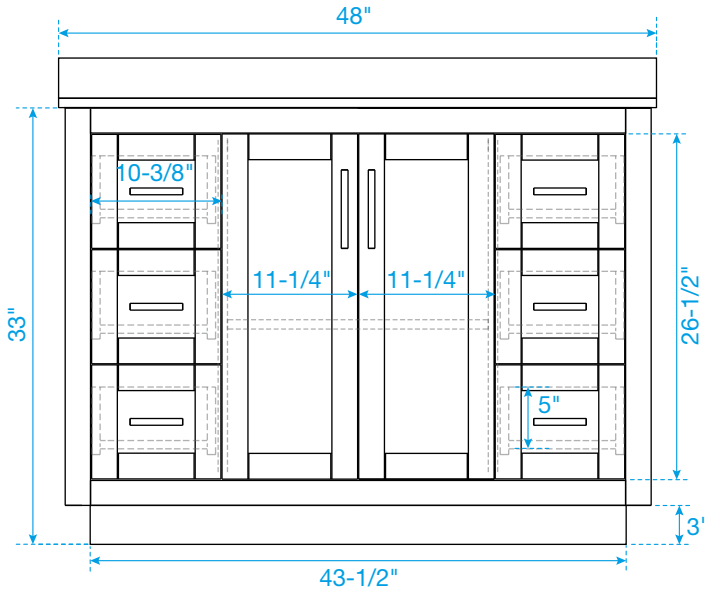

# WYNDHAM COLLECTION

TOP VIEW OF VANITY CABINET

\*Note: All measurements are  $\pm 1/4"$ .

# WYNDHAM COLLECTION

Note: Side splash is reversible. All measurements are  $\pm 1/4$ ".

WC-QC3-48-SGL-TOP