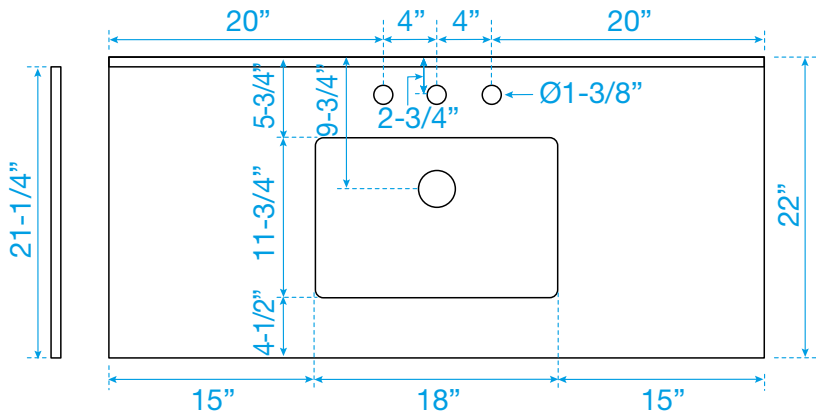

# WYNDHAM COLLECTION

TOP VIEW OF VANITY CABINET

\*Note: All measurements are  $\pm 1/4"$ .

# WYNDHAM COLLECTION

Note: Side splash is reversible. All measurements are  $\pm 1/4$ ".

WC-QC3-48-SGL-TOP