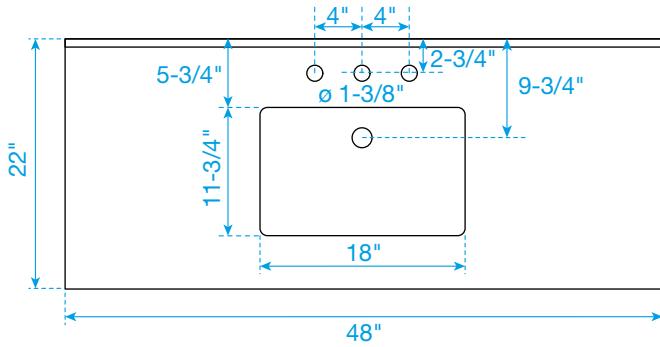

# WYNDHAM COLLECTION

TOP VIEW OF VANITY CABINET

\*Note: All measurements are  $\pm 1/4"$ .

# WYNDHAM COLLECTION

Note: Side splash is reversible. All measurements are  $\pm 1/4$ ".

WC-QC3-48-SGL-TOP