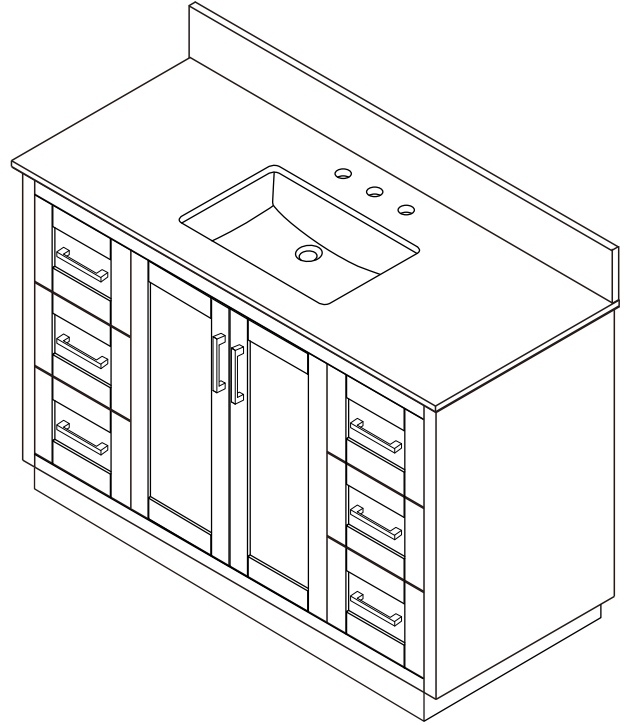

# WYNDHAM COLLECTION

TOP VIEW OF VANITY CABINET

\*Note: All measurements are  $\pm 1/4"$ .

## WC-2929-48-SGL Quartz

# WYNDHAM COLLECTION

Note: Side splash is reversible. All measurements are  $\pm 1/4$ ".

WC-QC3-48-SGL-TOP