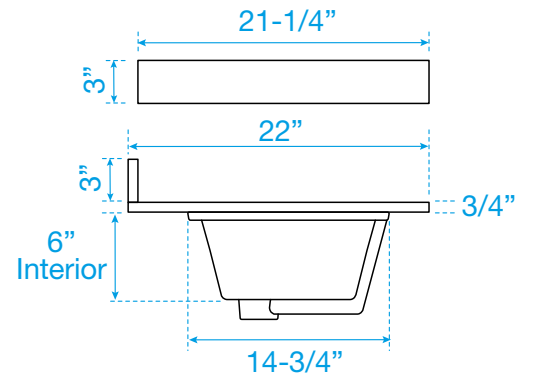

# WYNDHAM COLLECTION

TOP VIEW OF VANITY CABINET

\*Note: All measurements are  $\pm 1/4"$ .

# WYNDHAM COLLECTION

Note: Side splash is reversible. All measurements are  $\pm 1/4$ ".

WC-QC3-48-SGL-TOP