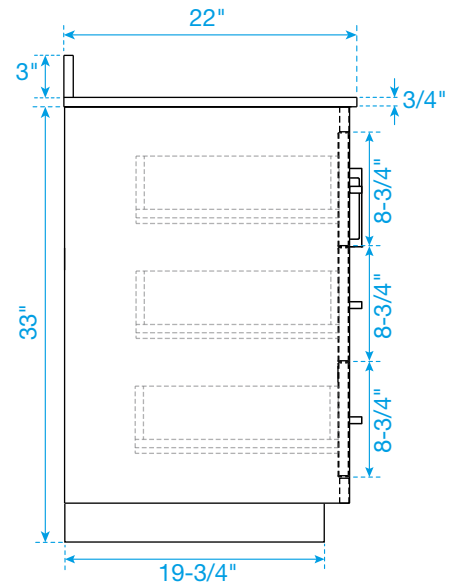

# WYNDHAM COLLECTION

TOP VIEW OF VANITY CABINET

\*Note: All measurements are  $\pm 1/4"$ .

## WC-2929-48-SGL Quartz

# WYNDHAM COLLECTION

Note: Side splash is reversible. All measurements are  $\pm 1/4$ ".

WC-QC3-48-SGL-TOP