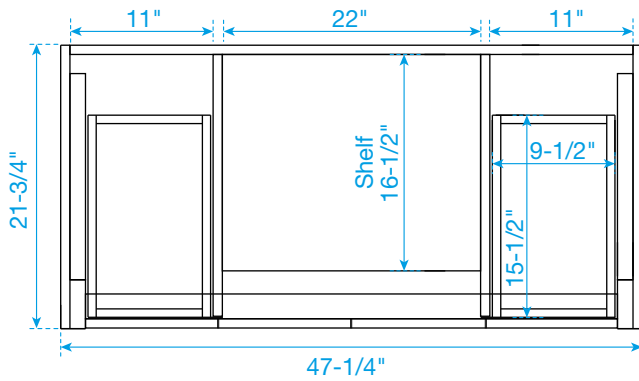

# WYNDHAM COLLECTION

TOP VIEW OF VANITY CABINET

\*Note: All measurements are  $\pm 1/4"$ .

# WYNDHAM COLLECTION

Note: Side splash is reversible. All measurements are  $\pm 1/4$ ".

WC-QC3-48-SGL-TOP