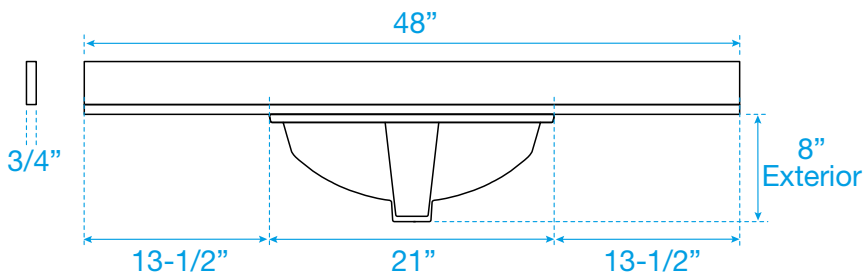

# WYNDHAM COLLECTION

TOP VIEW OF VANITY CABINET

\*Note: All measurements are  $\pm 1/4"$ .

# WYNDHAM COLLECTION

Note: Side splash is reversible. All measurements are  $\pm 1/4$ ".

WC-QC3-48-SGL-TOP