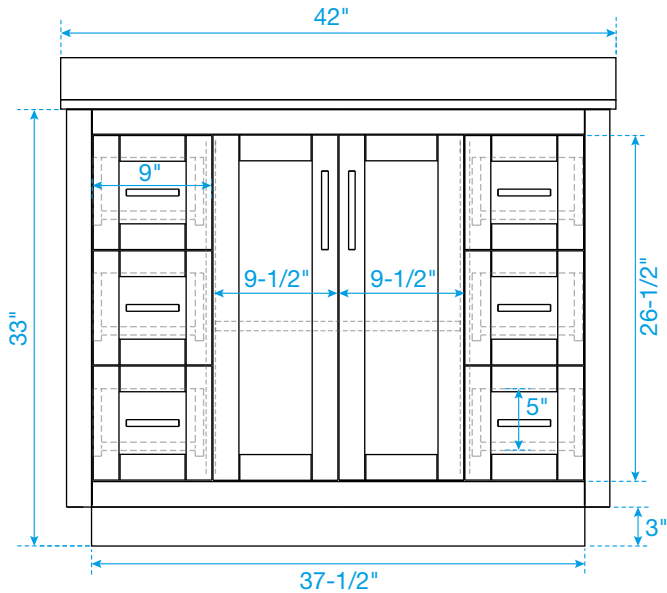

# WYNDHAM COLLECTION

TOP VIEW OF VANITY CABINET

\*Note: All measurements are  $\pm 1/4"$ .

# WYNDHAM COLLECTION

Note: Side splash is reversible. All measurements are  $\pm 1/4"$ .

WC-QC3-42-SGL-TOP