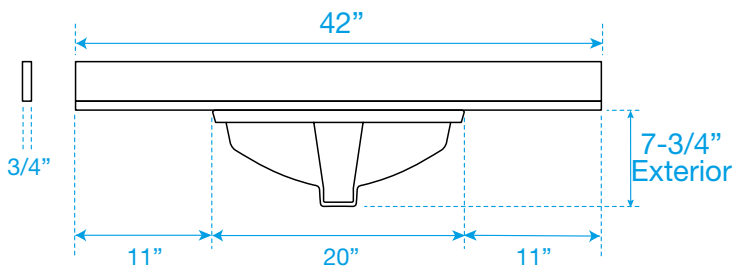

# WYNDHAM COLLECTION

TOP VIEW OF VANITY CABINET

\*Note: All measurements are  $\pm 1/4"$ .

# WYNDHAM COLLECTION

Note: Side splash is reversible. All measurements are  $\pm 1/4"$ .

WC-QC3-42-SGL-TOP