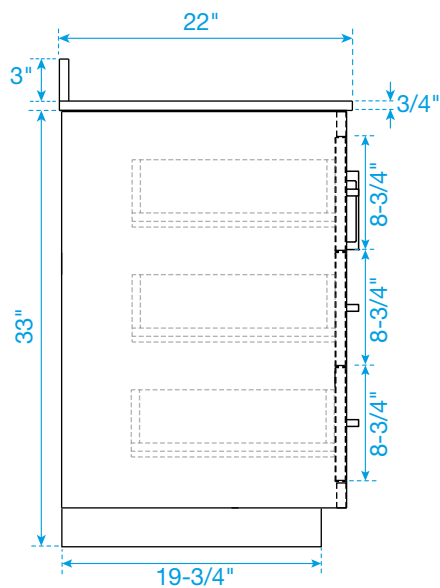

# WYNDHAM COLLECTION

TOP VIEW OF VANITY CABINET

\*Note: All measurements are  $\pm 1/4"$ .

## WC-2929-42-SGL Quartz

# WYNDHAM COLLECTION

Note: Side splash is reversible. All measurements are  $\pm 1/4"$ .

WC-QC3-42-SGL-TOP