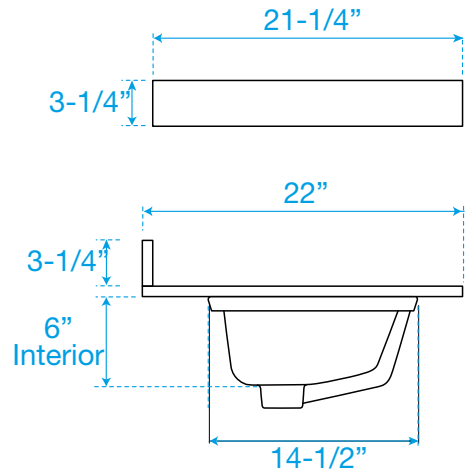

# WYNDHAM COLLECTION

TOP VIEW OF VANITY CABINET

\*Note: All measurements are  $\pm 1/4"$ .

# WYNDHAM COLLECTION

Note: Side splash is reversible. All measurements are  $\pm 1/4"$ .

WC-QC3-42-SGL-TOP