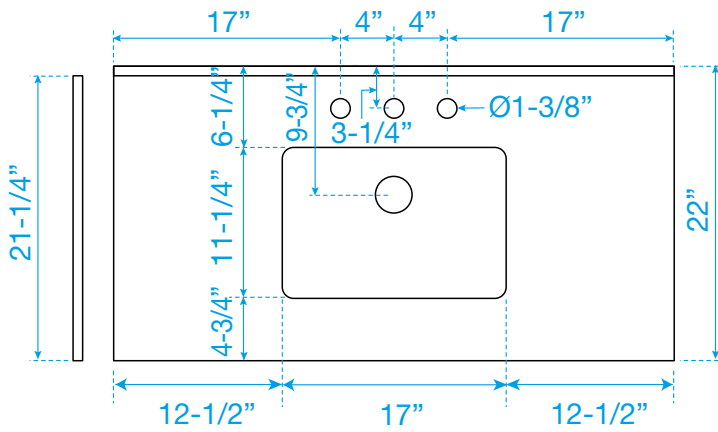

# WYNDHAM COLLECTION

TOP VIEW OF VANITY CABINET

\*Note: All measurements are  $\pm 1/4"$ .

# WYNDHAM COLLECTION

Note: Side splash is reversible. All measurements are  $\pm 1/4"$ .

WC-QC3-42-SGL-TOP