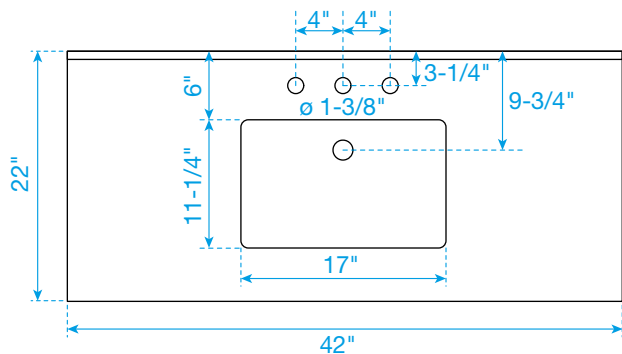

# WYNDHAM COLLECTION

TOP VIEW OF VANITY CABINET

\*Note: All measurements are  $\pm 1/4"$ .

# WYNDHAM COLLECTION

Note: Side splash is reversible. All measurements are  $\pm 1/4"$ .

WC-QC3-42-SGL-TOP