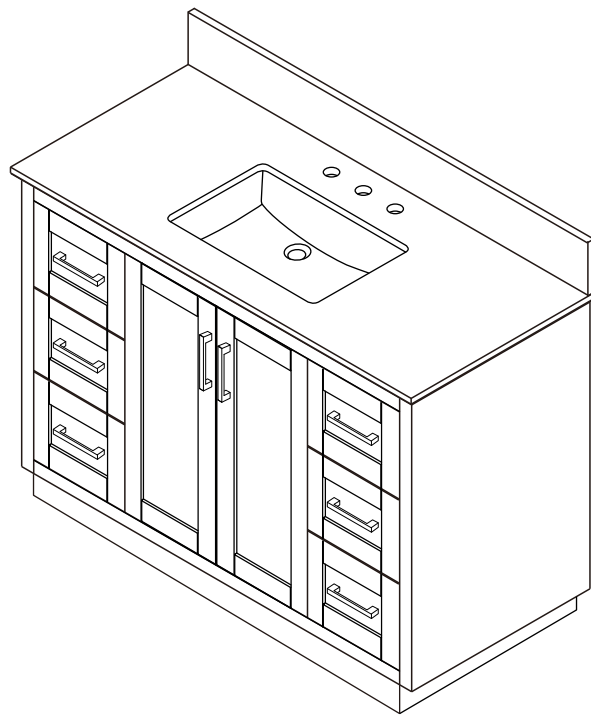

# WYNDHAM COLLECTION

TOP VIEW OF VANITY CABINET

\*Note: All measurements are  $\pm 1/4"$ .

# WYNDHAM COLLECTION

Note: Side splash is reversible. All measurements are  $\pm 1/4"$ .

WC-QC3-42-SGL-TOP