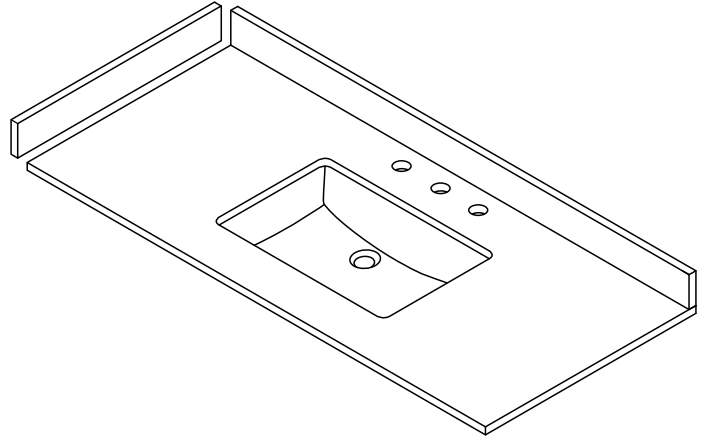

# WYNDHAM COLLECTION

TOP VIEW OF VANITY CABINET

\*Note: All measurements are  $\pm 1/4"$ .

# WYNDHAM COLLECTION

Note: Side splash is reversible. All measurements are  $\pm 1/4"$ .

WC-QC3-42-SGL-TOP