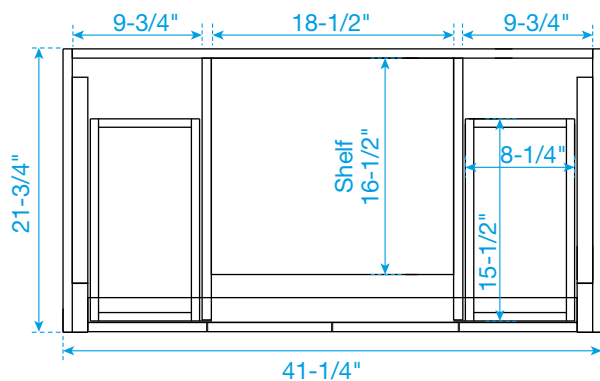

# WYNDHAM COLLECTION

TOP VIEW OF VANITY CABINET

\*Note: All measurements are  $\pm 1/4"$ .

# WYNDHAM COLLECTION

Note: Side splash is reversible. All measurements are  $\pm 1/4"$ .

WC-QC3-42-SGL-TOP