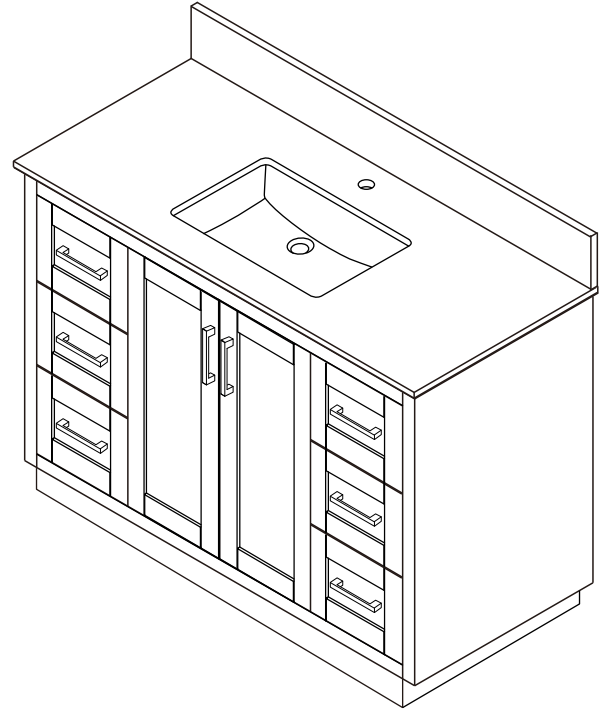

WYNDHAM COLLECTION

TOP VIEW OF VANITY CABINET

*Note: All measurements are $\pm 1/4\text{"}$.

WC-2929-42-SGL Quartz

WYNDHAM COLLECTION

Note: Side splash is reversible. All measurements are $\pm 1/4$ ".

WC-QCI-42-SGL-TOP