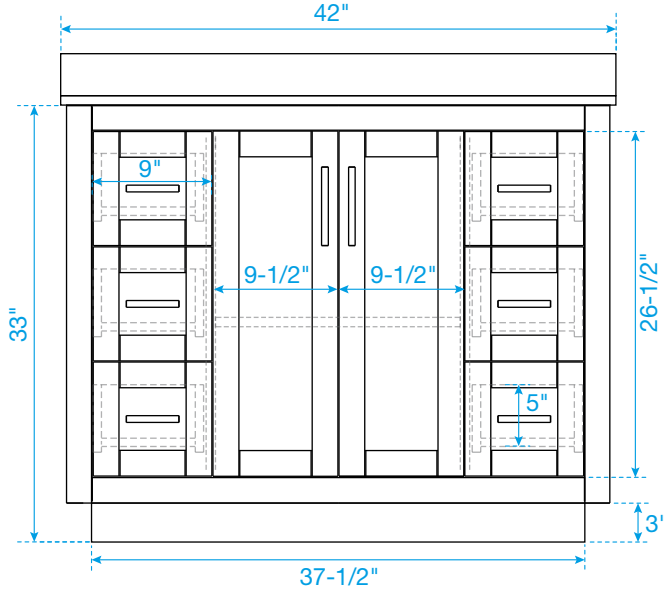

WYNDHAM COLLECTION

TOP VIEW OF VANITY CABINET

*Note: All measurements are $\pm 1/4\text{"}$.

WC-2929-42-SGL Quartz

WYNDHAM COLLECTION

Note: Side splash is reversible. All measurements are $\pm 1/4$ ".

WC-QCI-42-SGL-TOP