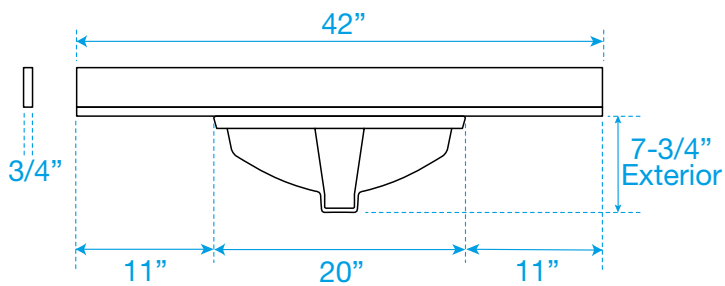

WYNDHAM COLLECTION

TOP VIEW OF VANITY CABINET

*Note: All measurements are $\pm 1/4\text{"}$.

WC-2929-42-SGL Quartz

WYNDHAM COLLECTION

Note: Side splash is reversible. All measurements are $\pm 1/4$ ".

WC-QCI-42-SGL-TOP