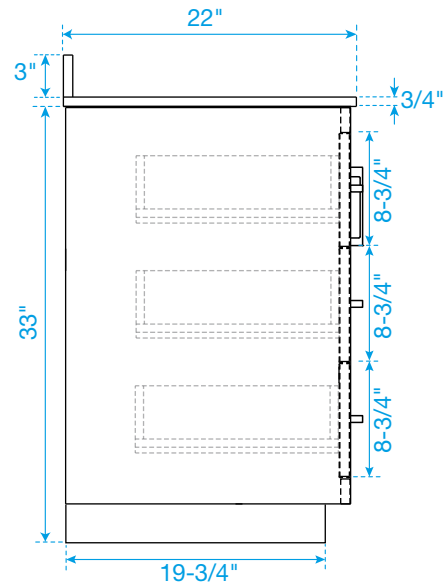

WYNDHAM COLLECTION

TOP VIEW OF VANITY CABINET

*Note: All measurements are $\pm 1/4\text{"}$.

WC-2929-42-SGL Quartz

WYNDHAM COLLECTION

Note: Side splash is reversible. All measurements are $\pm 1/4$ ".

WC-QCI-42-SGL-TOP