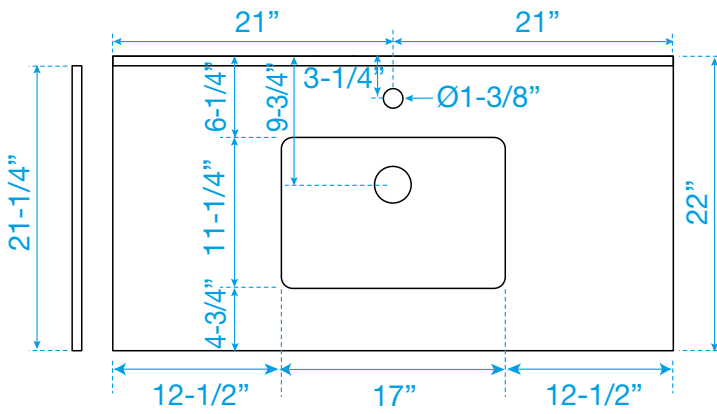

WYNDHAM COLLECTION

TOP VIEW OF VANITY CABINET

*Note: All measurements are $\pm 1/4\text{"}$.

WC-2929-42-SGL Quartz

WYNDHAM COLLECTION

Note: Side splash is reversible. All measurements are $\pm 1/4$ ".

WC-QCI-42-SGL-TOP