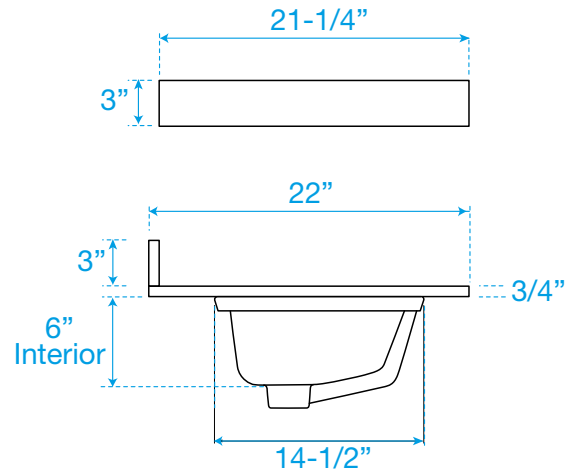

WYNDHAM COLLECTION

TOP VIEW OF VANITY CABINET

*Note: All measurements are $\pm 1/4\text{"}$.

WC-2929-42-SGL Quartz

WYNDHAM COLLECTION

Note: Side splash is reversible. All measurements are $\pm 1/4$ ".

WC-QCI-42-SGL-TOP