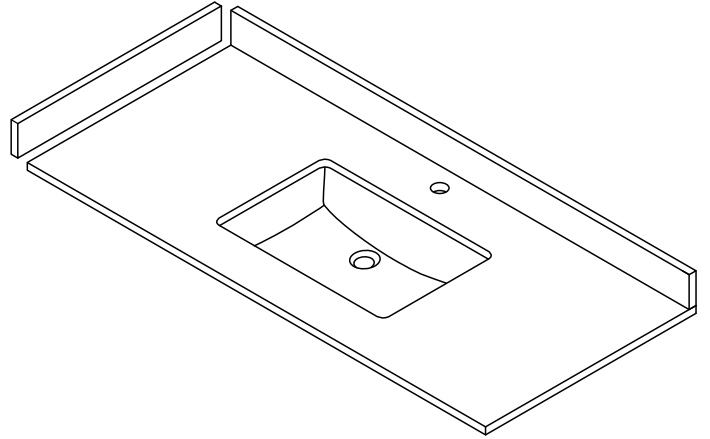

WYNDHAM COLLECTION

TOP VIEW OF VANITY CABINET

*Note: All measurements are $\pm 1/4\text{"}$.

WC-2929-42-SGL Quartz

WYNDHAM COLLECTION

Note: Side splash is reversible. All measurements are $\pm 1/4$ ".

WC-QCI-42-SGL-TOP