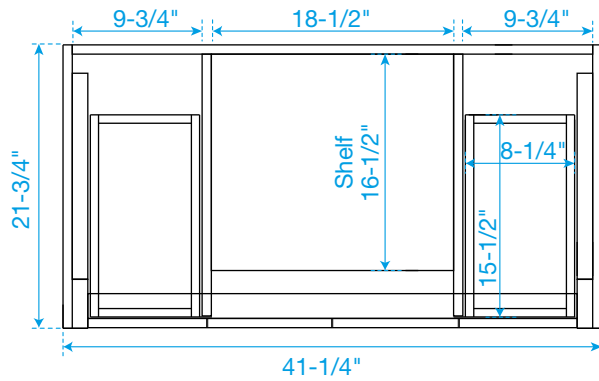

WYNDHAM COLLECTION

TOP VIEW OF VANITY CABINET

*Note: All measurements are $\pm 1/4\text{"}$.

WC-2929-42-SGL Quartz

WYNDHAM COLLECTION

Note: Side splash is reversible. All measurements are $\pm 1/4$ ".

WC-QCI-42-SGL-TOP