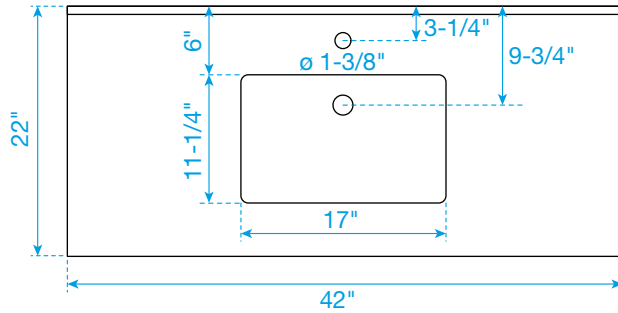

WYNDHAM COLLECTION

TOP VIEW OF VANITY CABINET

*Note: All measurements are $\pm 1/4\text{"}$.

WC-2929-42-SGL Quartz

WYNDHAM COLLECTION

Note: Side splash is reversible. All measurements are $\pm 1/4$ ".

WC-QCI-42-SGL-TOP