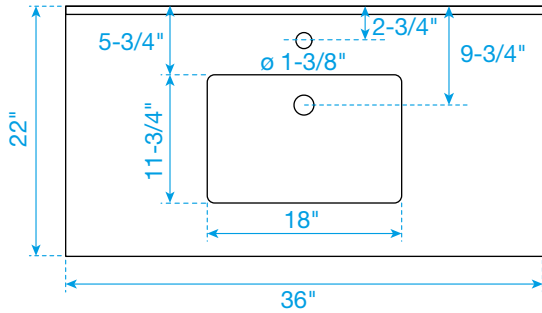

WYNDHAM COLLECTION

TOP VIEW OF VANITY CABINET

*Note: All measurements are $\pm 1/4$ ".

WC-2929-36-SGL
Quartz

WYNDHAM COLLECTION

Note: Side splash is reversible. All measurements are $\pm 1/4$ ".

WC-QCI-36-SGL-TOP