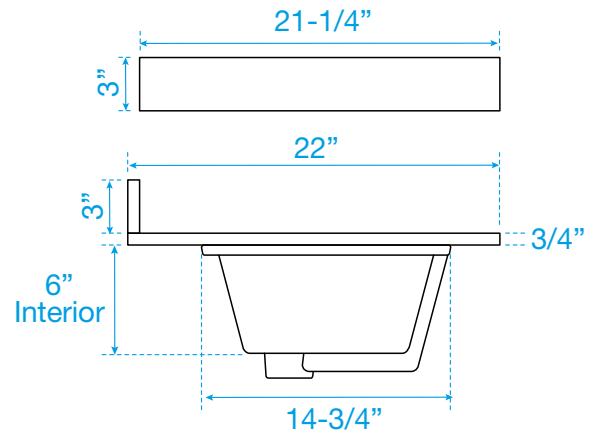

WYNDHAM COLLECTION

TOP VIEW OF VANITY CABINET

*Note: All measurements are $\pm 1/4$ ".

WC-2929-36-SGL
Quartz

WYNDHAM COLLECTION

Note: Side splash is reversible. All measurements are $\pm 1/4$ ".

WC-QCI-36-SGL-TOP