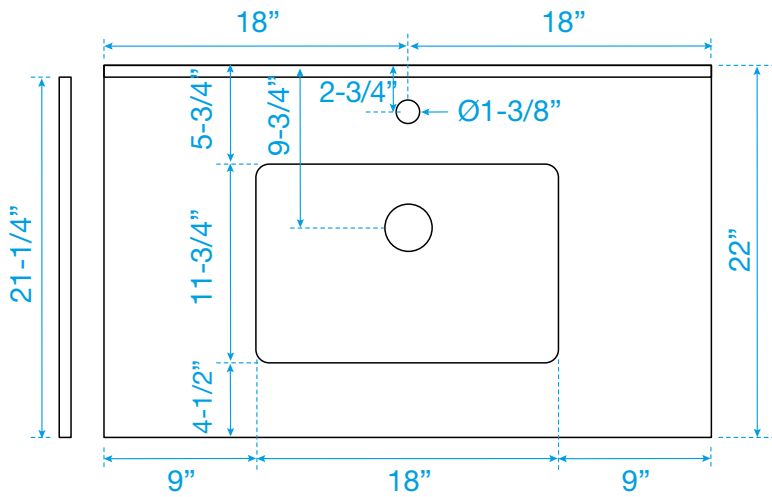

WYNDHAM COLLECTION

TOP VIEW OF VANITY CABINET

*Note: All measurements are $\pm 1/4$ ".

WC-2929-36-SGL
Quartz

WYNDHAM COLLECTION

Note: Side splash is reversible. All measurements are $\pm 1/4$ ".

WC-QCI-36-SGL-TOP