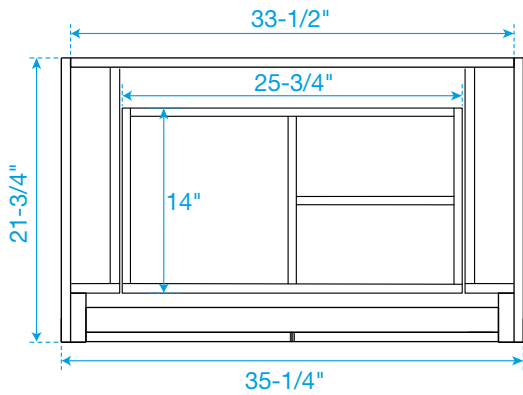

WYNDHAM COLLECTION

TOP VIEW OF VANITY CABINET

*Note: All measurements are $\pm 1/4$ ".

WC-2929-36-SGL
Quartz

WYNDHAM COLLECTION

Note: Side splash is reversible. All measurements are $\pm 1/4$ ".

WC-QCI-36-SGL-TOP