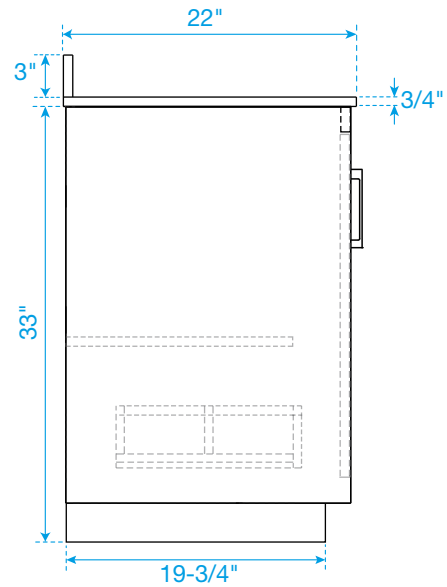

WYNDHAM COLLECTION

TOP VIEW OF VANITY CABINET

*Note: All measurements are $\pm 1/4$ ".

WC-2929-36-SGL
Quartz

WYNDHAM COLLECTION

Note: Side splash is reversible. All measurements are $\pm 1/4$ ".

WC-QCI-36-SGL-TOP