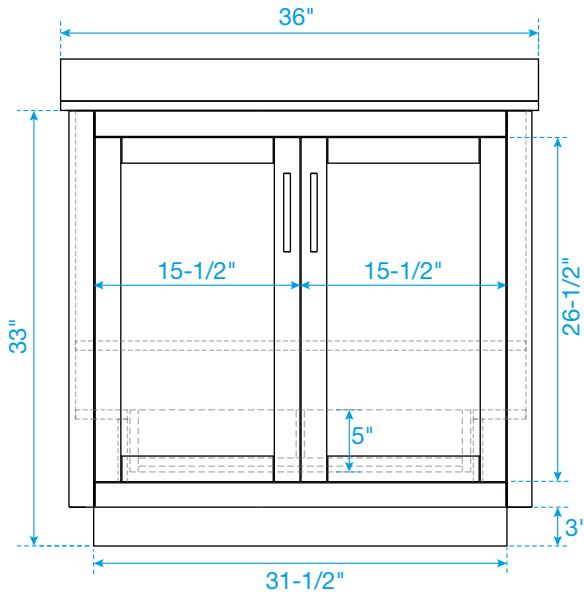

WYNDHAM COLLECTION

TOP VIEW OF VANITY CABINET

*Note: All measurements are $\pm 1/4$ ".

WC-2929-36-SGL
Quartz

WYNDHAM COLLECTION

Note: Side splash is reversible. All measurements are $\pm 1/4$ ".

WC-QCI-36-SGL-TOP