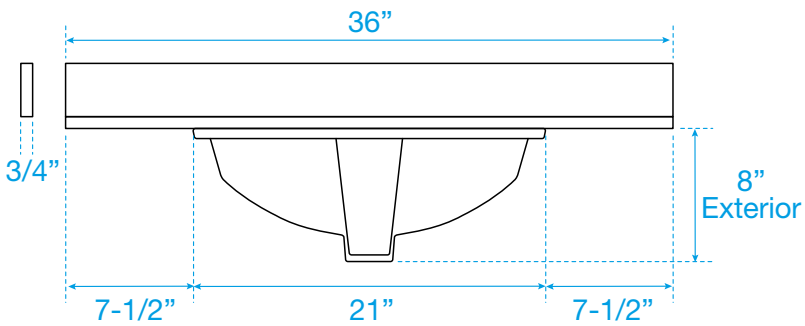

WYNDHAM COLLECTION

TOP VIEW OF VANITY CABINET

*Note: All measurements are $\pm 1/4$ ".

WC-2929-36-SGL
Quartz

WYNDHAM COLLECTION

Note: Side splash is reversible. All measurements are $\pm 1/4$ ".

WC-QCI-36-SGL-TOP