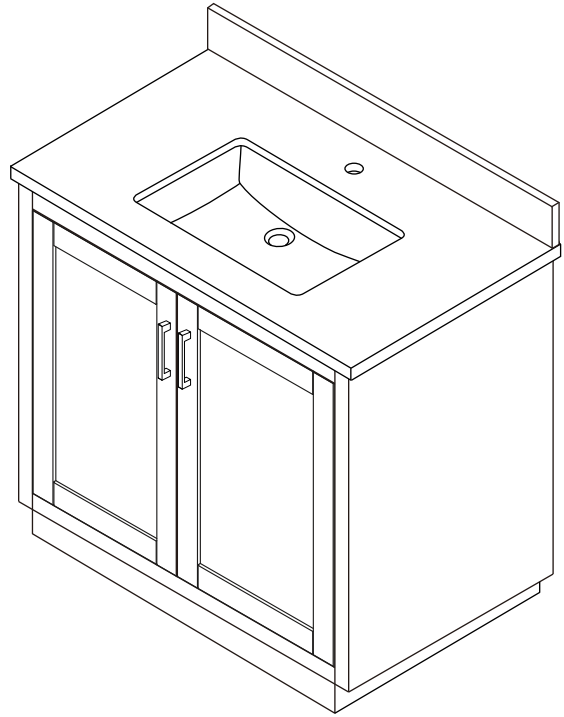

WYNDHAM COLLECTION

TOP VIEW OF VANITY CABINET

*Note: All measurements are $\pm 1/4$ ".

WC-2929-36-SGL
Quartz

WYNDHAM COLLECTION

Note: Side splash is reversible. All measurements are $\pm 1/4$ ".

WC-QCI-36-SGL-TOP