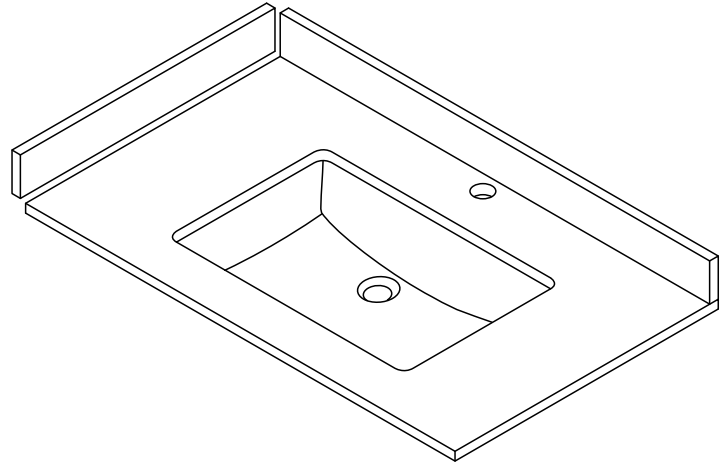

WYNDHAM COLLECTION

TOP VIEW OF VANITY CABINET

*Note: All measurements are $\pm 1/4$ ".

WC-2929-36-SGL
Quartz

WYNDHAM COLLECTION

Note: Side splash is reversible. All measurements are $\pm 1/4$ ".

WC-QCI-36-SGL-TOP