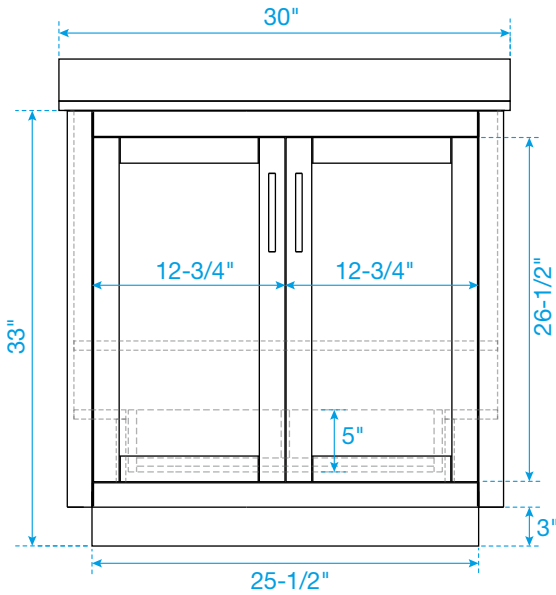

WYNDHAM COLLECTION

TOP VIEW OF VANITY CABINET

*Note: All measurements are $\pm 1/4"$.

WC-2929-30-SGL Quartz

WYNDHAM COLLECTION

Note: Side splash is reversible. All measurements are $\pm 1/4"$.

WC-QC3-30-SGL-TOP