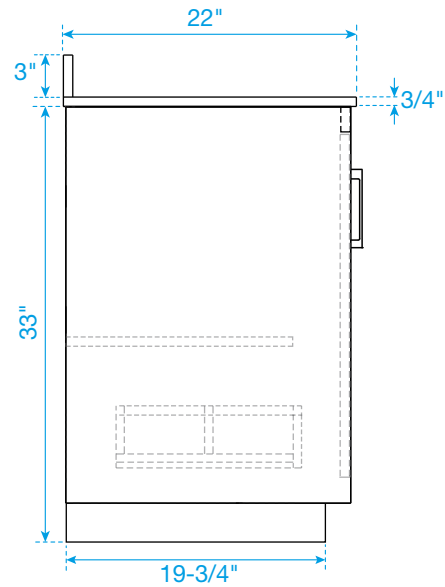

WYNDHAM COLLECTION

TOP VIEW OF VANITY CABINET

*Note: All measurements are $\pm 1/4"$.

WC-2929-30-SGL Quartz

WYNDHAM COLLECTION

Note: Side splash is reversible. All measurements are $\pm 1/4"$.

WC-QC3-30-SGL-TOP