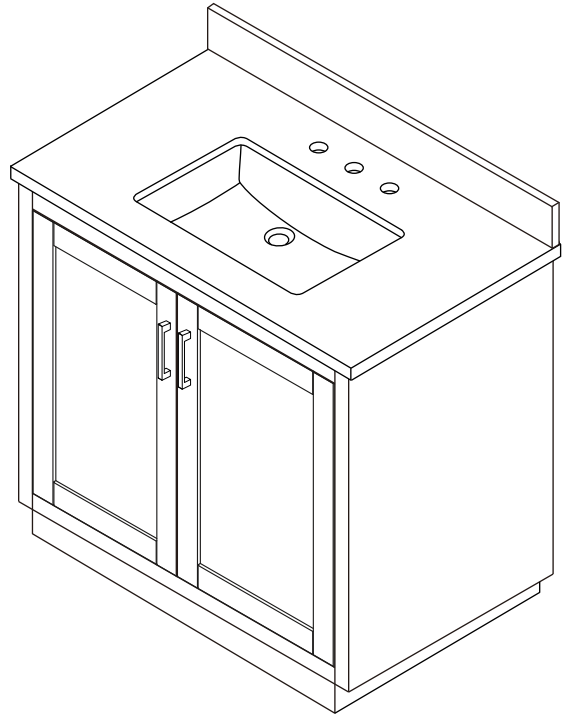

WYNDHAM COLLECTION

TOP VIEW OF VANITY CABINET

*Note: All measurements are $\pm 1/4"$.

WC-2929-30-SGL Quartz

WYNDHAM COLLECTION

Note: Side splash is reversible. All measurements are $\pm 1/4"$.

WC-QC3-30-SGL-TOP