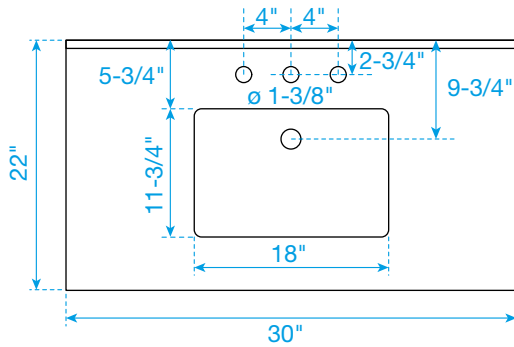

WYNDHAM COLLECTION

TOP VIEW OF VANITY CABINET

*Note: All measurements are $\pm 1/4"$.

WC-2929-30-SGL Quartz

WYNDHAM COLLECTION

Note: Side splash is reversible. All measurements are $\pm 1/4"$.

WC-QC3-30-SGL-TOP