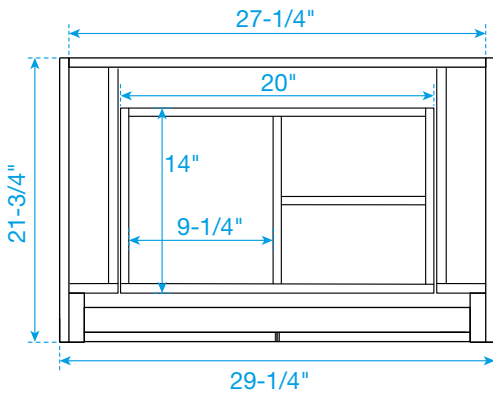

WYNDHAM COLLECTION

TOP VIEW OF VANITY CABINET

*Note: All measurements are $\pm 1/4"$.

WC-2929-30-SGL Quartz

WYNDHAM COLLECTION

Note: Side splash is reversible. All measurements are $\pm 1/4"$.

WC-QC3-30-SGL-TOP