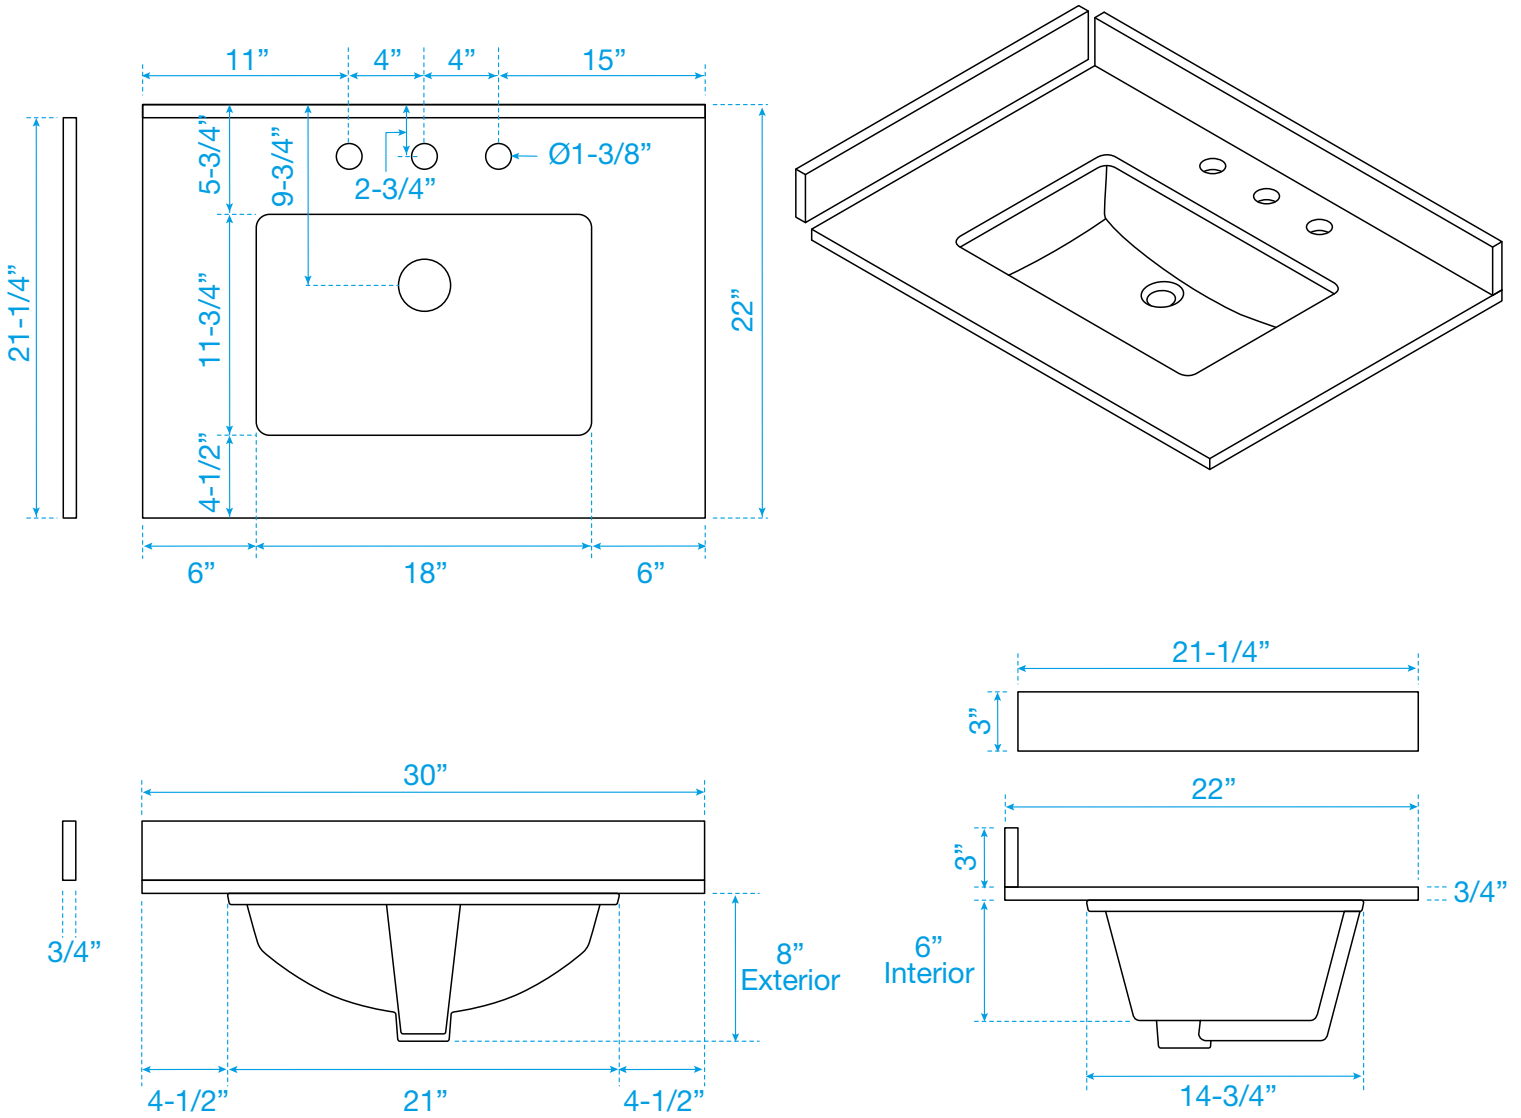

WYNDHAM COLLECTION

TOP VIEW OF VANITY CABINET

*Note: All measurements are $\pm 1/4"$.

WC-2929-30-SGL Quartz

WYNDHAM COLLECTION

Note: Side splash is reversible. All measurements are $\pm 1/4"$.

WC-QC3-30-SGL-TOP