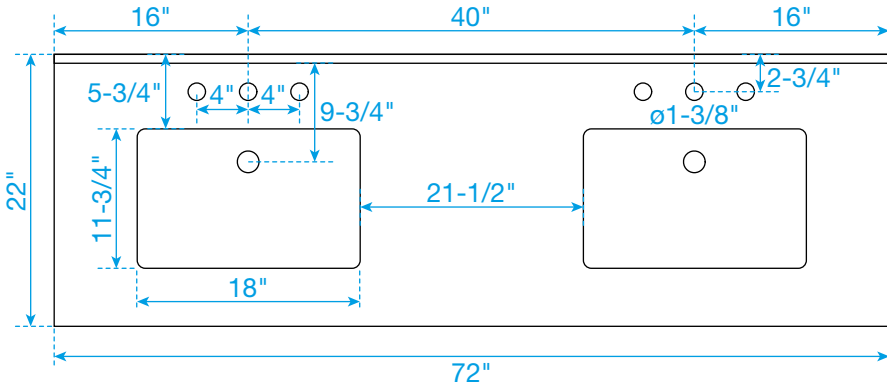

WYNDHAM COLLECTION

TOP VIEW OF VANITY CABINET

*Note: Due to high probability of breakage, the backsplash comes in two pieces, cut from the same piece. All measurements are $\pm 1/4"$.

WC-1111-72-DBL
Quartz

WYNDHAM COLLECTION

Note: Side splash is reversible. Due to high probability of breakage, the backsplash comes in two pieces, cut from the same piece. All measurements are $\pm 1/4\text{"}$.

WC-QC3-72-DBL-TOP