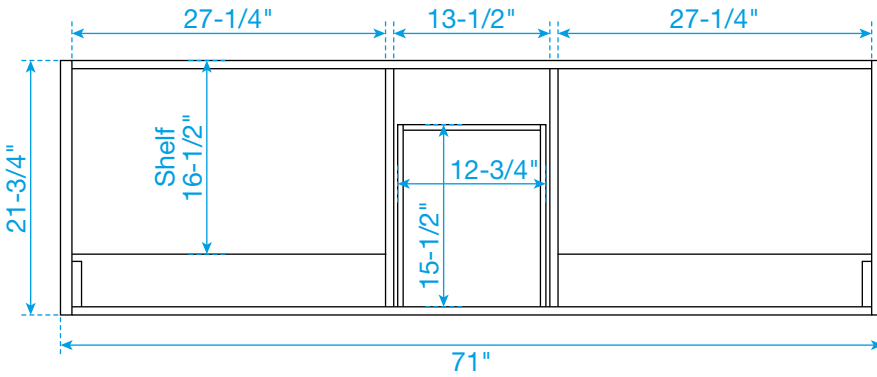

WYNDHAM COLLECTION

TOP VIEW OF VANITY CABINET

*Note: Due to high probability of breakage, the backsplash comes in two pieces, cut from the same piece. All measurements are $\pm 1/4"$.

WC-1111-72-DBL
Quartz

WYNDHAM COLLECTION

Note: Side splash is reversible. Due to high probability of breakage, the backsplash comes in two pieces, cut from the same piece. All measurements are $\pm 1/4\text{"}$.

WC-QC3-72-DBL-TOP