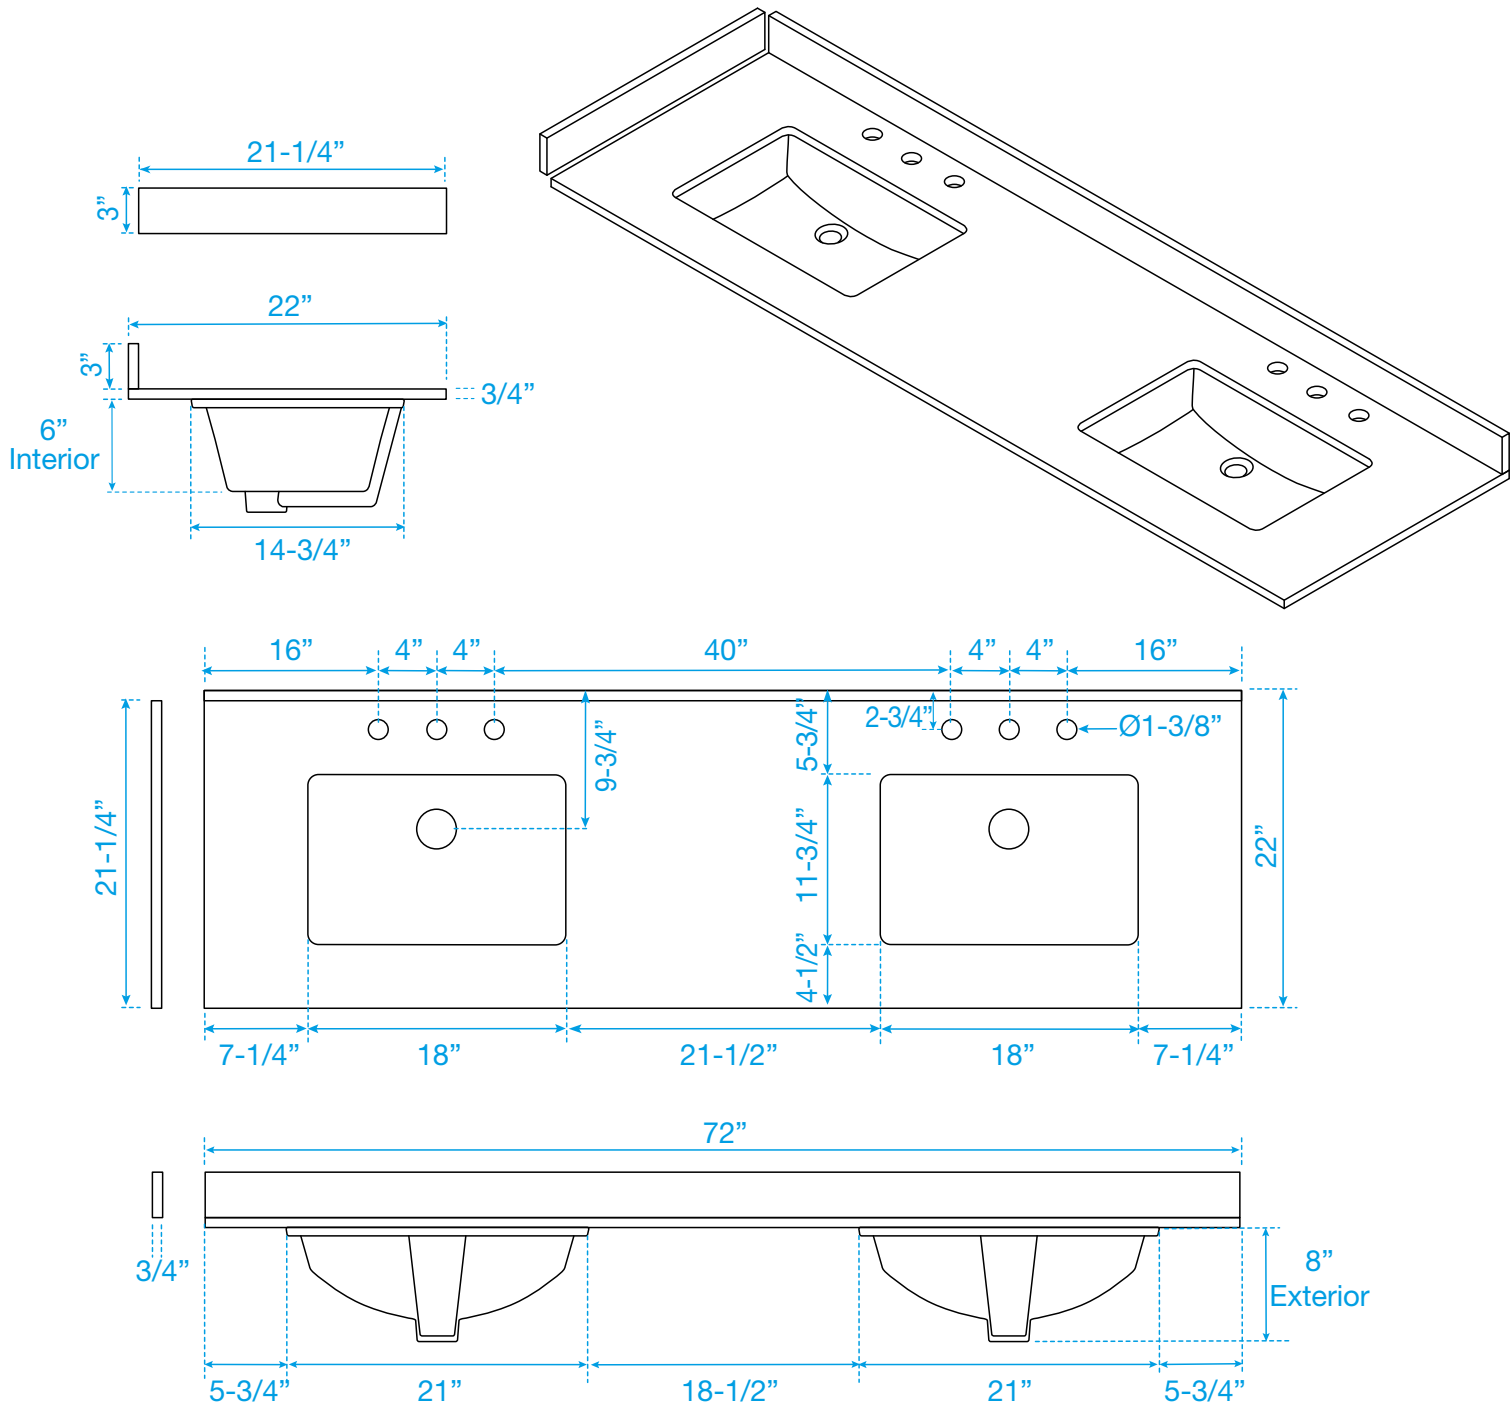

WYNDHAM COLLECTION

TOP VIEW OF VANITY CABINET

*Note: Due to high probability of breakage, the backsplash comes in two pieces, cut from the same piece. All measurements are $\pm 1/4"$.

WC-1111-72-DBL
Quartz

WYNDHAM COLLECTION

Note: Side splash is reversible. Due to high probability of breakage, the backsplash comes in two pieces, cut from the same piece. All measurements are $\pm 1/4\text{"}$.

WC-QC3-72-DBL-TOP