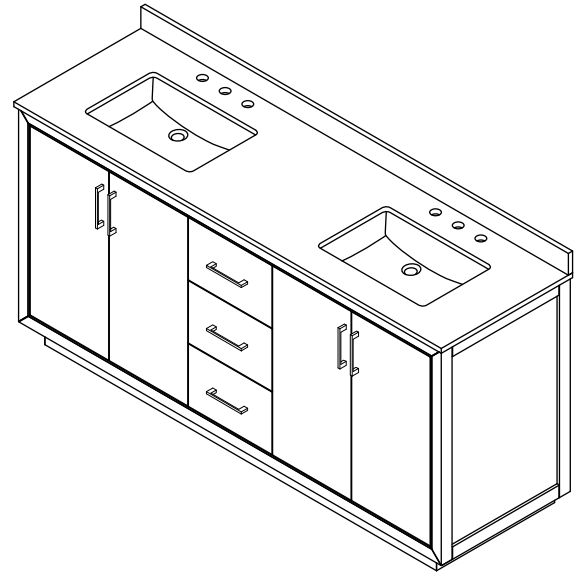

WYNDHAM COLLECTION

TOP VIEW OF VANITY CABINET

*Note: Due to high probability of breakage, the backsplash comes in two pieces, cut from the same piece. All measurements are $\pm 1/4"$.

WC-1111-72-DBL
Quartz

WYNDHAM COLLECTION

Note: Side splash is reversible. Due to high probability of breakage, the backsplash comes in two pieces, cut from the same piece. All measurements are $\pm 1/4\text{"}$.

WC-QC3-72-DBL-TOP