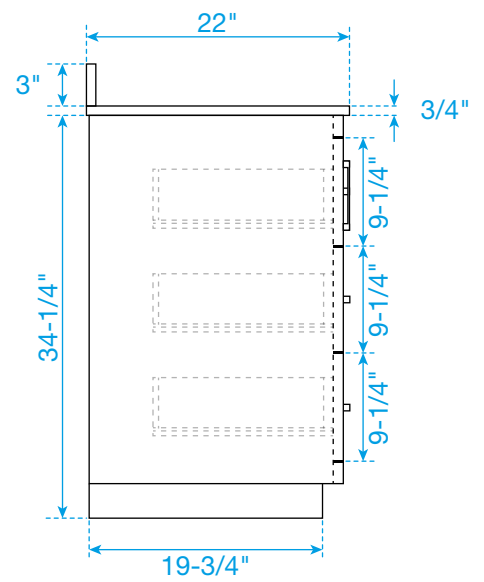

WYNDHAM COLLECTION

TOP VIEW OF VANITY CABINET

*Note: Due to high probability of breakage, the backsplash comes in two pieces, cut from the same piece. All measurements are $\pm 1/4"$.

WC-1111-72-DBL
Quartz

WYNDHAM COLLECTION

Note: Side splash is reversible. Due to high probability of breakage, the backsplash comes in two pieces, cut from the same piece. All measurements are $\pm 1/4\text{"}$.

WC-QC3-72-DBL-TOP