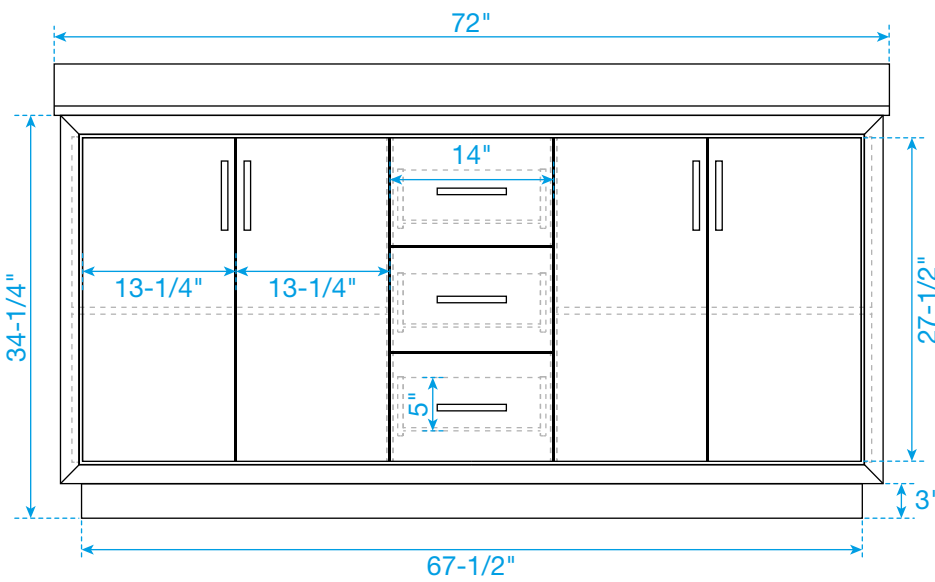

WYNDHAM COLLECTION

TOP VIEW OF VANITY CABINET

*Note: Due to high probability of breakage, the backsplash comes in two pieces, cut from the same piece. All measurements are $\pm 1/4"$.

WC-1111-72-DBL
Quartz

WYNDHAM COLLECTION

Note: Side splash is reversible. Due to high probability of breakage, the backsplash comes in two pieces, cut from the same piece. All measurements are $\pm 1/4\text{"}$.

WC-QC3-72-DBL-TOP