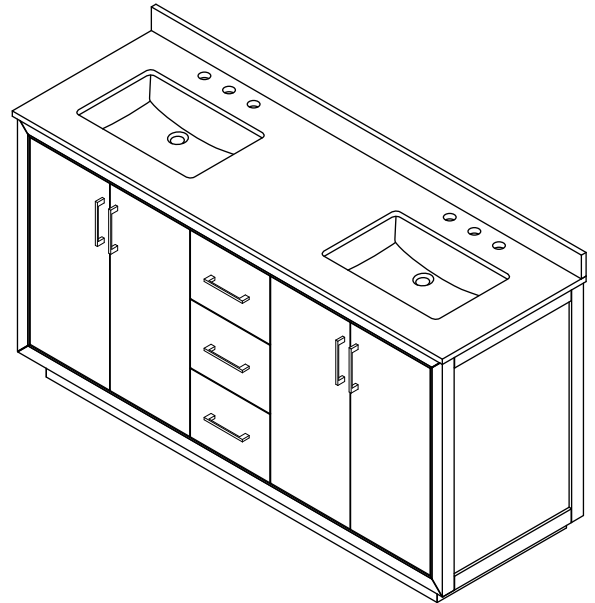

WYNDHAM COLLECTION

TOP VIEW OF VANITY CABINET

*Note: Due to high probability of breakage, the backsplash comes in two pieces, cut from the same piece. All measurements are $\pm 1/4"$.

WC-1111-66-DBL
Quartz

WYNDHAM COLLECTION

Note: Side splash is reversible. Due to high probability of breakage, the backsplash comes in two pieces, cut from the same piece. All measurements are $\pm 1/4"$.

WC-QC3-66-DBL-TOP