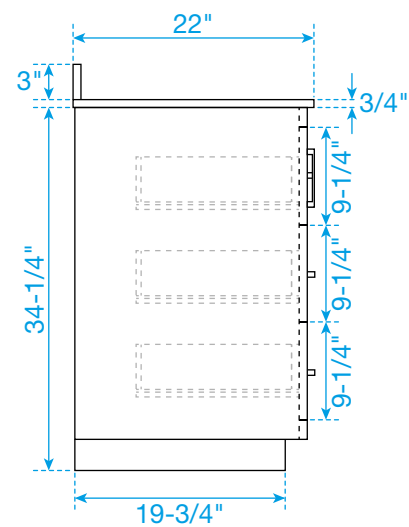

WYNDHAM COLLECTION

TOP VIEW OF VANITY CABINET

*Note: Due to high probability of breakage, the backsplash comes in two pieces, cut from the same piece. All measurements are $\pm 1/4"$.

WC-1111-66-DBL
Quartz

WYNDHAM COLLECTION

Note: Side splash is reversible. Due to high probability of breakage, the backsplash comes in two pieces, cut from the same piece. All measurements are $\pm 1/4"$.

WC-QC3-66-DBL-TOP