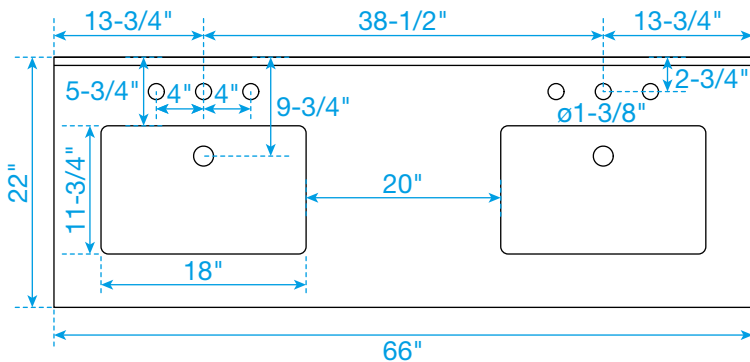

WYNDHAM COLLECTION

TOP VIEW OF VANITY CABINET

*Note: Due to high probability of breakage, the backsplash comes in two pieces, cut from the same piece. All measurements are $\pm 1/4"$.

WC-1111-66-DBL
Quartz

WYNDHAM COLLECTION

Note: Side splash is reversible. Due to high probability of breakage, the backsplash comes in two pieces, cut from the same piece. All measurements are $\pm 1/4"$.

WC-QC3-66-DBL-TOP