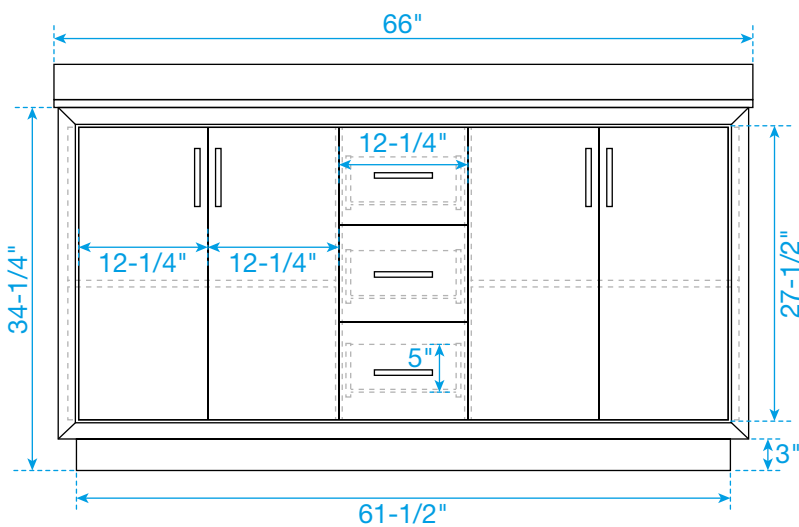

WYNDHAM COLLECTION

TOP VIEW OF VANITY CABINET

*Note: Due to high probability of breakage, the backsplash comes in two pieces, cut from the same piece. All measurements are $\pm 1/4"$.

WC-1111-66-DBL
Quartz

WYNDHAM COLLECTION

Note: Side splash is reversible. Due to high probability of breakage, the backsplash comes in two pieces, cut from the same piece. All measurements are $\pm 1/4"$.

WC-QC3-66-DBL-TOP