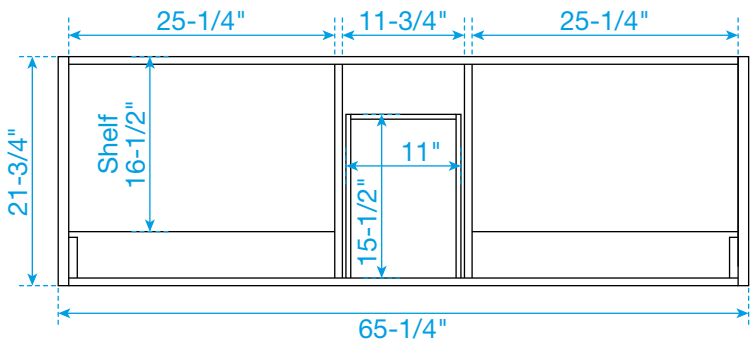

WYNDHAM COLLECTION

TOP VIEW OF VANITY CABINET

*Note: Due to high probability of breakage, the backsplash comes in two pieces, cut from the same piece. All measurements are $\pm 1/4"$.

WC-1111-66-DBL
Quartz

WYNDHAM COLLECTION

Note: Side splash is reversible. Due to high probability of breakage, the backsplash comes in two pieces, cut from the same piece. All measurements are $\pm 1/4"$.

WC-QC3-66-DBL-TOP