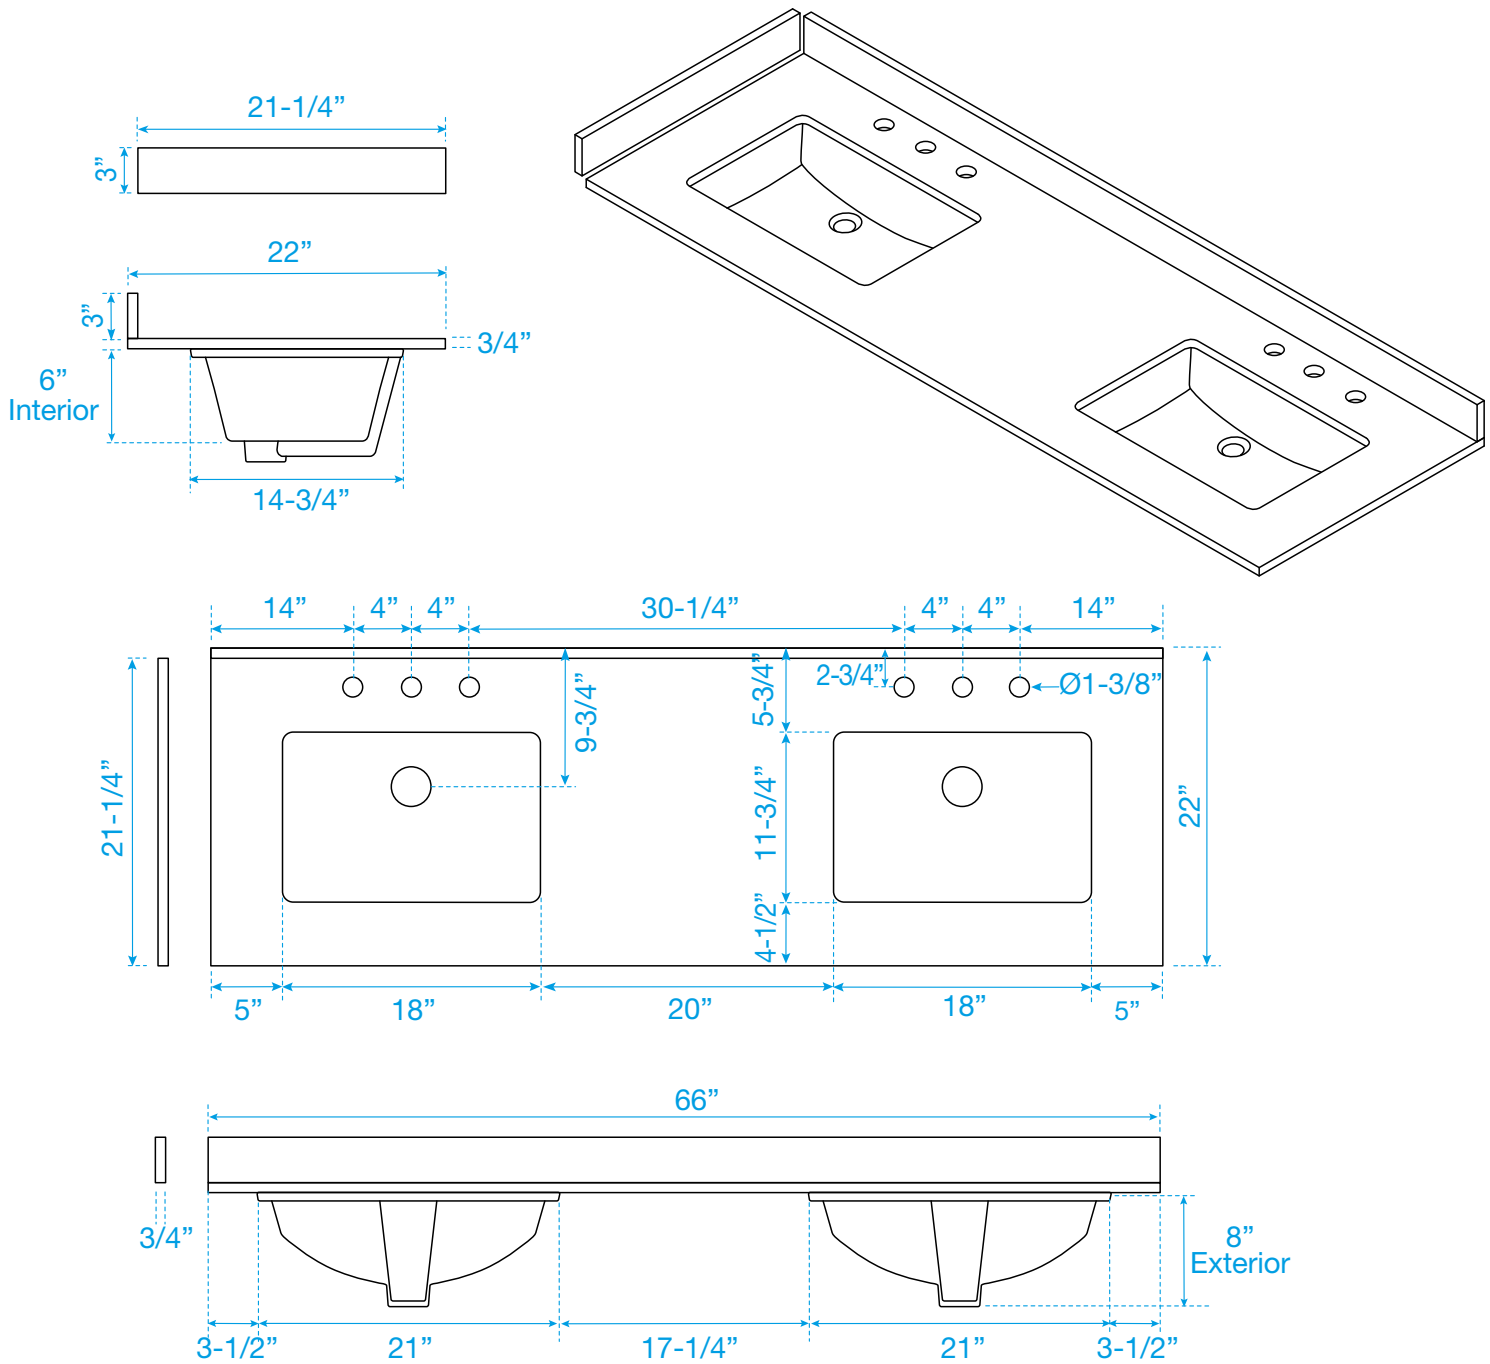

WYNDHAM COLLECTION

TOP VIEW OF VANITY CABINET

*Note: Due to high probability of breakage, the backsplash comes in two pieces, cut from the same piece. All measurements are $\pm 1/4"$.

WC-1111-66-DBL
Quartz

WYNDHAM COLLECTION

Note: Side splash is reversible. Due to high probability of breakage, the backsplash comes in two pieces, cut from the same piece. All measurements are $\pm 1/4"$.

WC-QC3-66-DBL-TOP