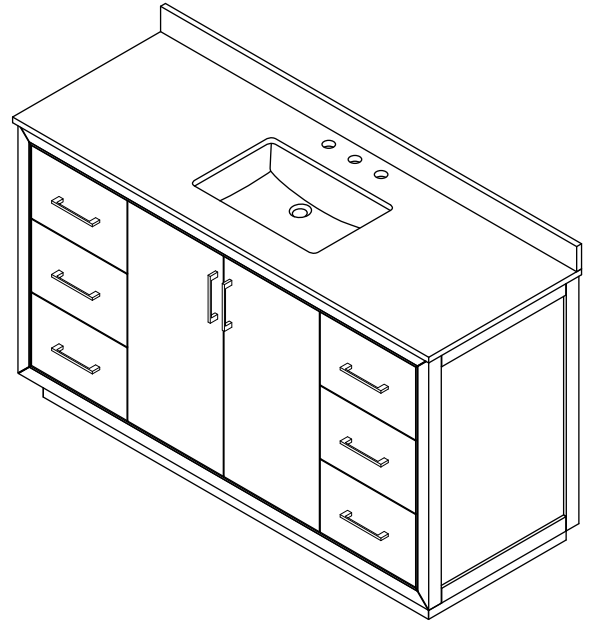

WYNDHAM COLLECTION

TOP VIEW OF VANITY CABINET

*Note: Due to high probability of breakage, the backsplash comes in two pieces, cut from the same piece. All measurements are $\pm 1/4"$.

WC-111-60-SGL Quartz

WYNDHAM COLLECTION

Note: Side splash is reversible. Due to high probability of breakage, the backsplash comes in two pieces, cut from the same piece. All measurements are $\pm 1/4\text{"}$.

WC-QC3-60-SGL-TOP