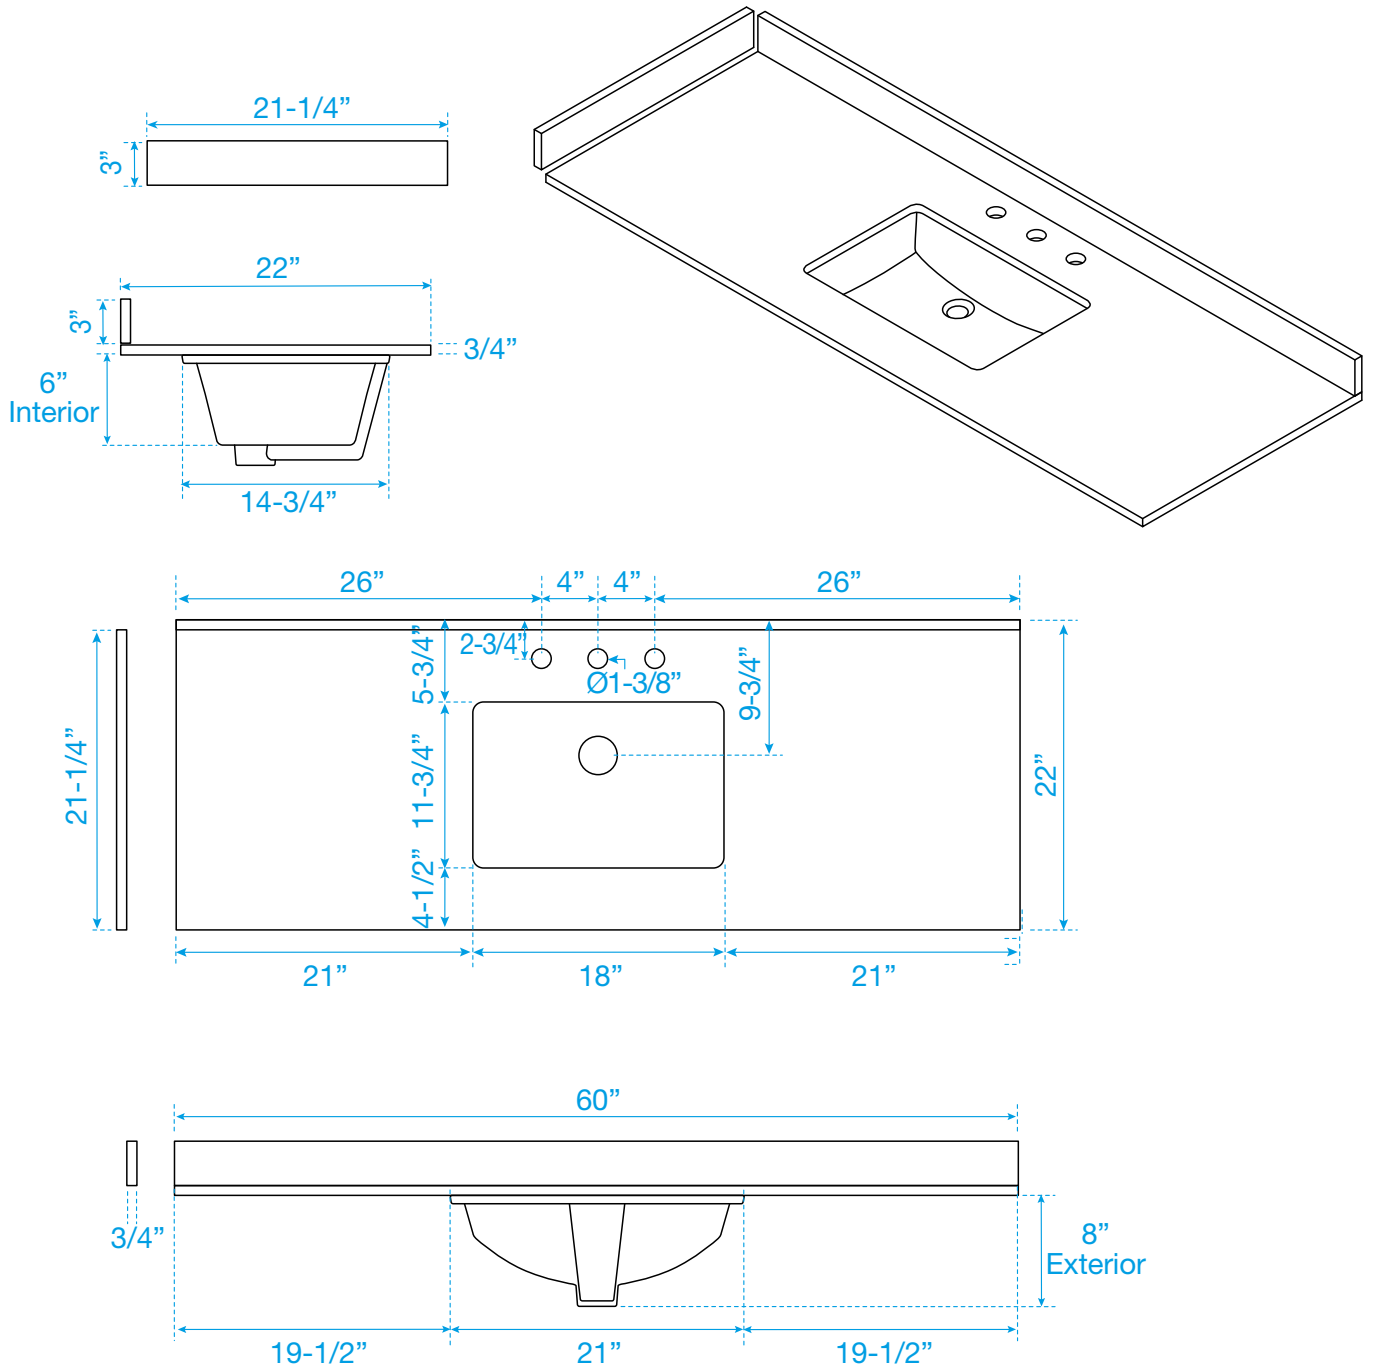

WYNDHAM COLLECTION

TOP VIEW OF VANITY CABINET

*Note: Due to high probability of breakage, the backsplash comes in two pieces, cut from the same piece. All measurements are $\pm 1/4"$.

WC-111-60-SGL Quartz

WYNDHAM COLLECTION

Note: Side splash is reversible. Due to high probability of breakage, the backsplash comes in two pieces, cut from the same piece. All measurements are $\pm 1/4\text{"}$.

WC-QC3-60-SGL-TOP