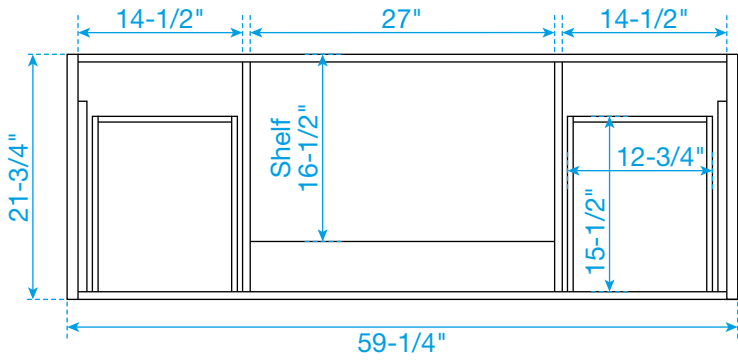

WYNDHAM COLLECTION

TOP VIEW OF VANITY CABINET

*Note: Due to high probability of breakage, the backsplash comes in two pieces, cut from the same piece. All measurements are $\pm 1/4"$.

WC-111-60-SGL Quartz

WYNDHAM COLLECTION

Note: Side splash is reversible. Due to high probability of breakage, the backsplash comes in two pieces, cut from the same piece. All measurements are $\pm 1/4\text{"}$.

WC-QC3-60-SGL-TOP