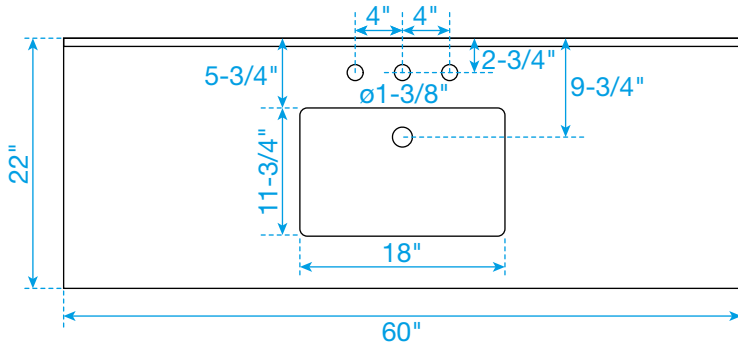

WYNDHAM COLLECTION

TOP VIEW OF VANITY CABINET

*Note: Due to high probability of breakage, the backsplash comes in two pieces, cut from the same piece. All measurements are $\pm 1/4"$.

WC-111-60-SGL Quartz

WYNDHAM COLLECTION

Note: Side splash is reversible. Due to high probability of breakage, the backsplash comes in two pieces, cut from the same piece. All measurements are $\pm 1/4\text{"}$.

WC-QC3-60-SGL-TOP