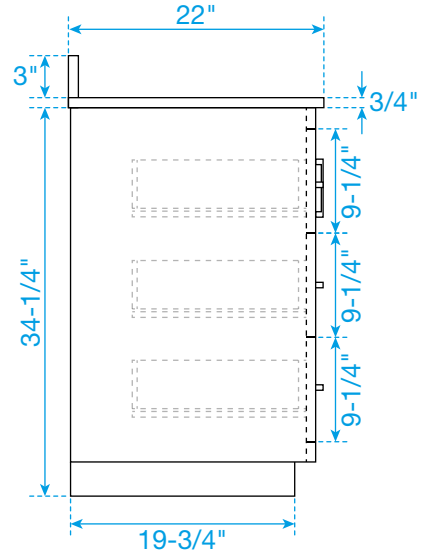

WYNDHAM COLLECTION

TOP VIEW OF VANITY CABINET

*Note: Due to high probability of breakage, the backsplash comes in two pieces, cut from the same piece. All measurements are $\pm 1/4"$.

WC-111-60-SGL Quartz

WYNDHAM COLLECTION

Note: Side splash is reversible. Due to high probability of breakage, the backsplash comes in two pieces, cut from the same piece. All measurements are $\pm 1/4\text{"}$.

WC-QC3-60-SGL-TOP