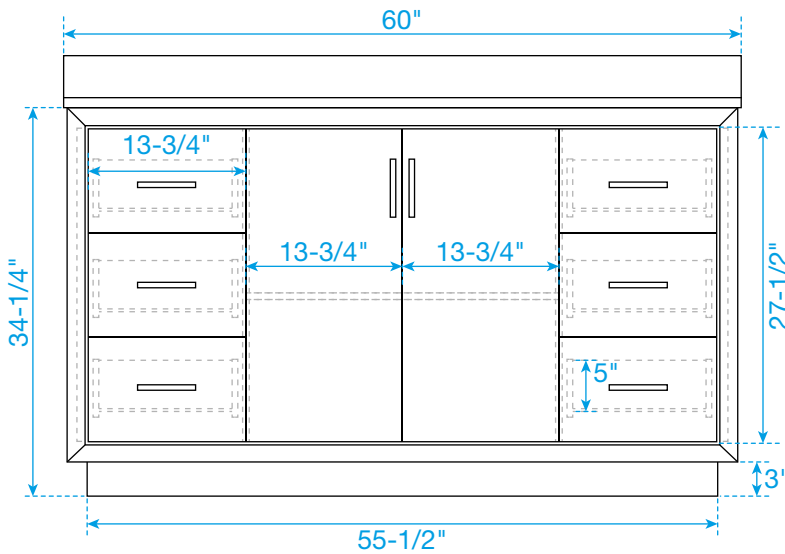

WYNDHAM COLLECTION

TOP VIEW OF VANITY CABINET

*Note: Due to high probability of breakage, the backsplash comes in two pieces, cut from the same piece. All measurements are $\pm 1/4"$.

WC-111-60-SGL Quartz

WYNDHAM COLLECTION

Note: Side splash is reversible. Due to high probability of breakage, the backsplash comes in two pieces, cut from the same piece. All measurements are $\pm 1/4\text{"}$.

WC-QC3-60-SGL-TOP