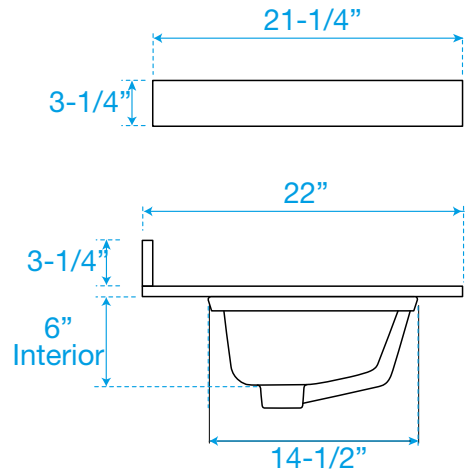

WYNDHAM COLLECTION

TOP VIEW OF VANITY CABINET

*Note: All measurements are $\pm 1/4"$.

WC-1111-42-SGL
Quartz

WYNDHAM COLLECTION

Note: Side splash is reversible. All measurements are $\pm 1/4"$.

WC-QC3-42-SGL-TOP