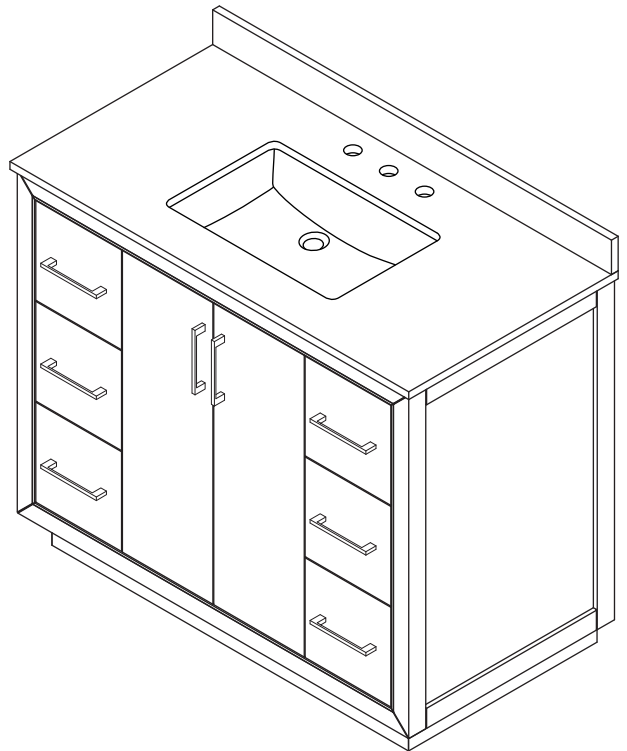

WYNDHAM COLLECTION

TOP VIEW OF VANITY CABINET

*Note: All measurements are $\pm 1/4"$.

WC-1111-42-SGL
Quartz

WYNDHAM COLLECTION

Note: Side splash is reversible. All measurements are $\pm 1/4"$.

WC-QC3-42-SGL-TOP