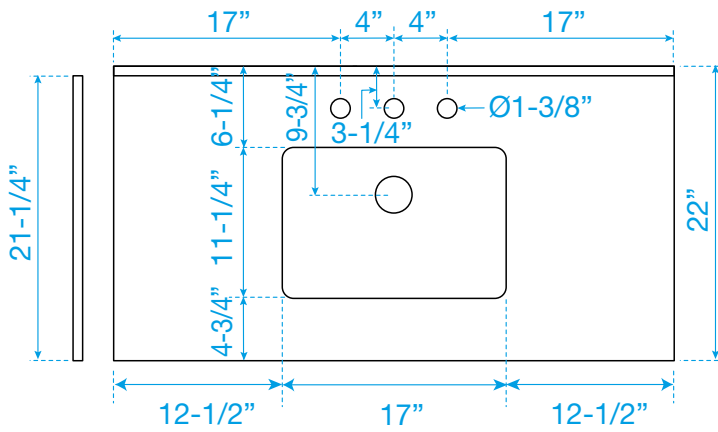

WYNDHAM COLLECTION

TOP VIEW OF VANITY CABINET

*Note: All measurements are $\pm 1/4"$.

WC-1111-42-SGL
Quartz

WYNDHAM COLLECTION

Note: Side splash is reversible. All measurements are $\pm 1/4"$.

WC-QC3-42-SGL-TOP