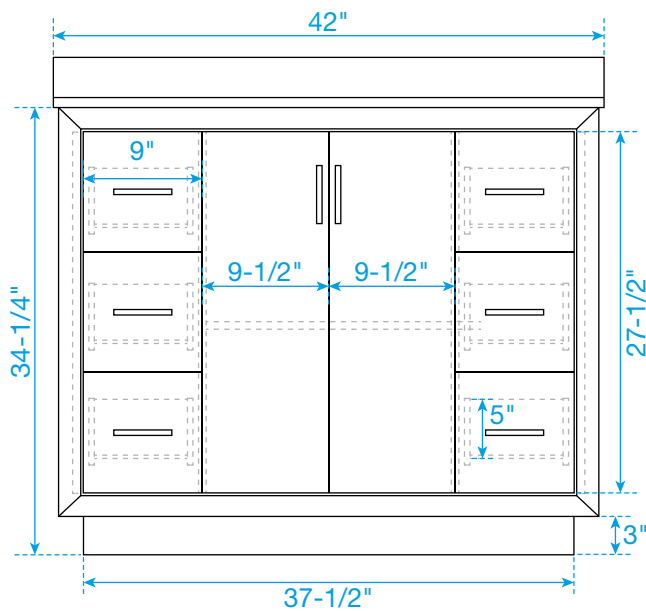

WYNDHAM COLLECTION

TOP VIEW OF VANITY CABINET

*Note: All measurements are $\pm 1/4"$.

WC-1111-42-SGL
Quartz

WYNDHAM COLLECTION

Note: Side splash is reversible. All measurements are $\pm 1/4"$.

WC-QC3-42-SGL-TOP