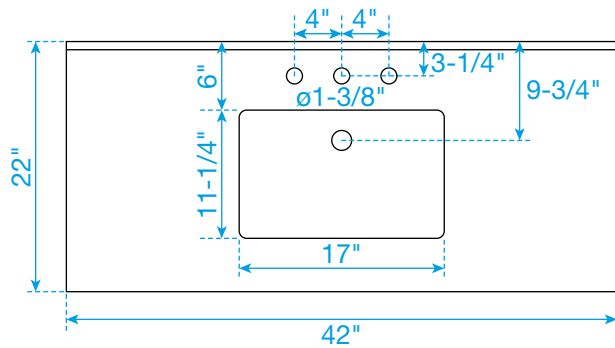

WYNDHAM COLLECTION

TOP VIEW OF VANITY CABINET

*Note: All measurements are $\pm 1/4"$.

WC-1111-42-SGL
Quartz

WYNDHAM COLLECTION

Note: Side splash is reversible. All measurements are $\pm 1/4"$.

WC-QC3-42-SGL-TOP