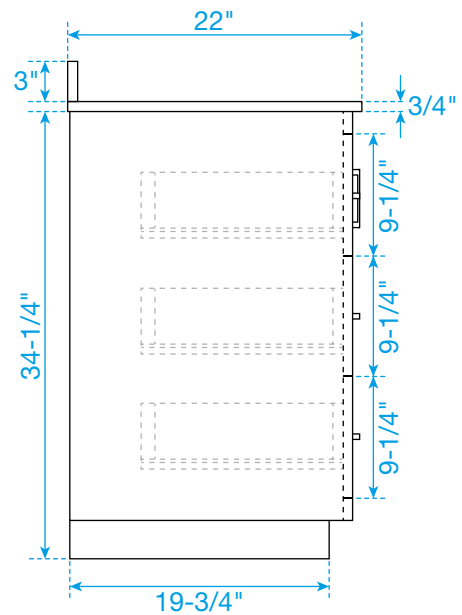

WYNDHAM COLLECTION

TOP VIEW OF VANITY CABINET

*Note: All measurements are $\pm 1/4"$.

WC-1111-42-SGL
Quartz

WYNDHAM COLLECTION

Note: Side splash is reversible. All measurements are $\pm 1/4"$.

WC-QC3-42-SGL-TOP