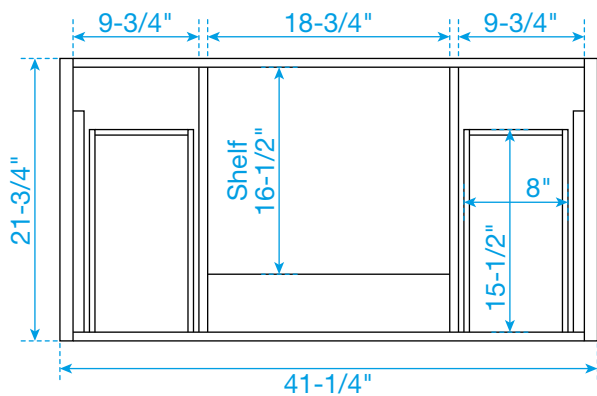

WYNDHAM COLLECTION

TOP VIEW OF VANITY CABINET

*Note: All measurements are $\pm 1/4"$.

WC-1111-42-SGL
Quartz

WYNDHAM COLLECTION

Note: Side splash is reversible. All measurements are $\pm 1/4"$.

WC-QC3-42-SGL-TOP