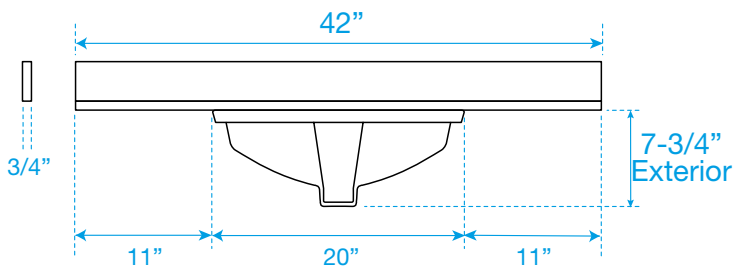

WYNDHAM COLLECTION

TOP VIEW OF VANITY CABINET

*Note: All measurements are $\pm 1/4"$.

WC-1111-42-SGL
Quartz

WYNDHAM COLLECTION

Note: Side splash is reversible. All measurements are $\pm 1/4"$.

WC-QC3-42-SGL-TOP