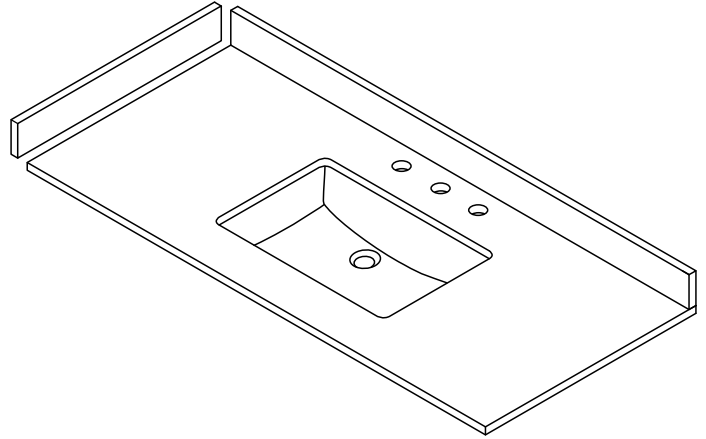

WYNDHAM COLLECTION

TOP VIEW OF VANITY CABINET

*Note: All measurements are $\pm 1/4"$.

WC-1111-42-SGL
Quartz

WYNDHAM COLLECTION

Note: Side splash is reversible. All measurements are $\pm 1/4"$.

WC-QC3-42-SGL-TOP