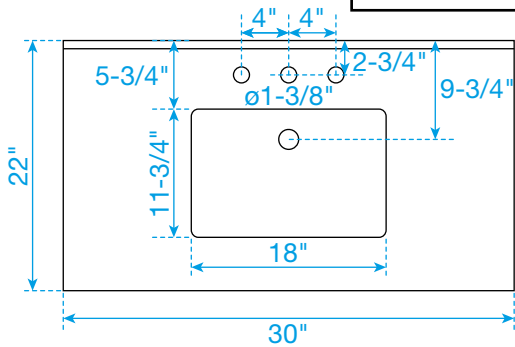

# WYNDHAM COLLECTION

TOP VIEW OF VANITY CABINET

Note\*: All measurements are  $\pm 1/4$ ".

WC-1111-30-SGL  
Quartz

# WYNDHAM COLLECTION

Note: Side splash is reversible. All measurements are  $\pm 1/4\text{'}$ .

WC-QC3-30-SGL-TOP