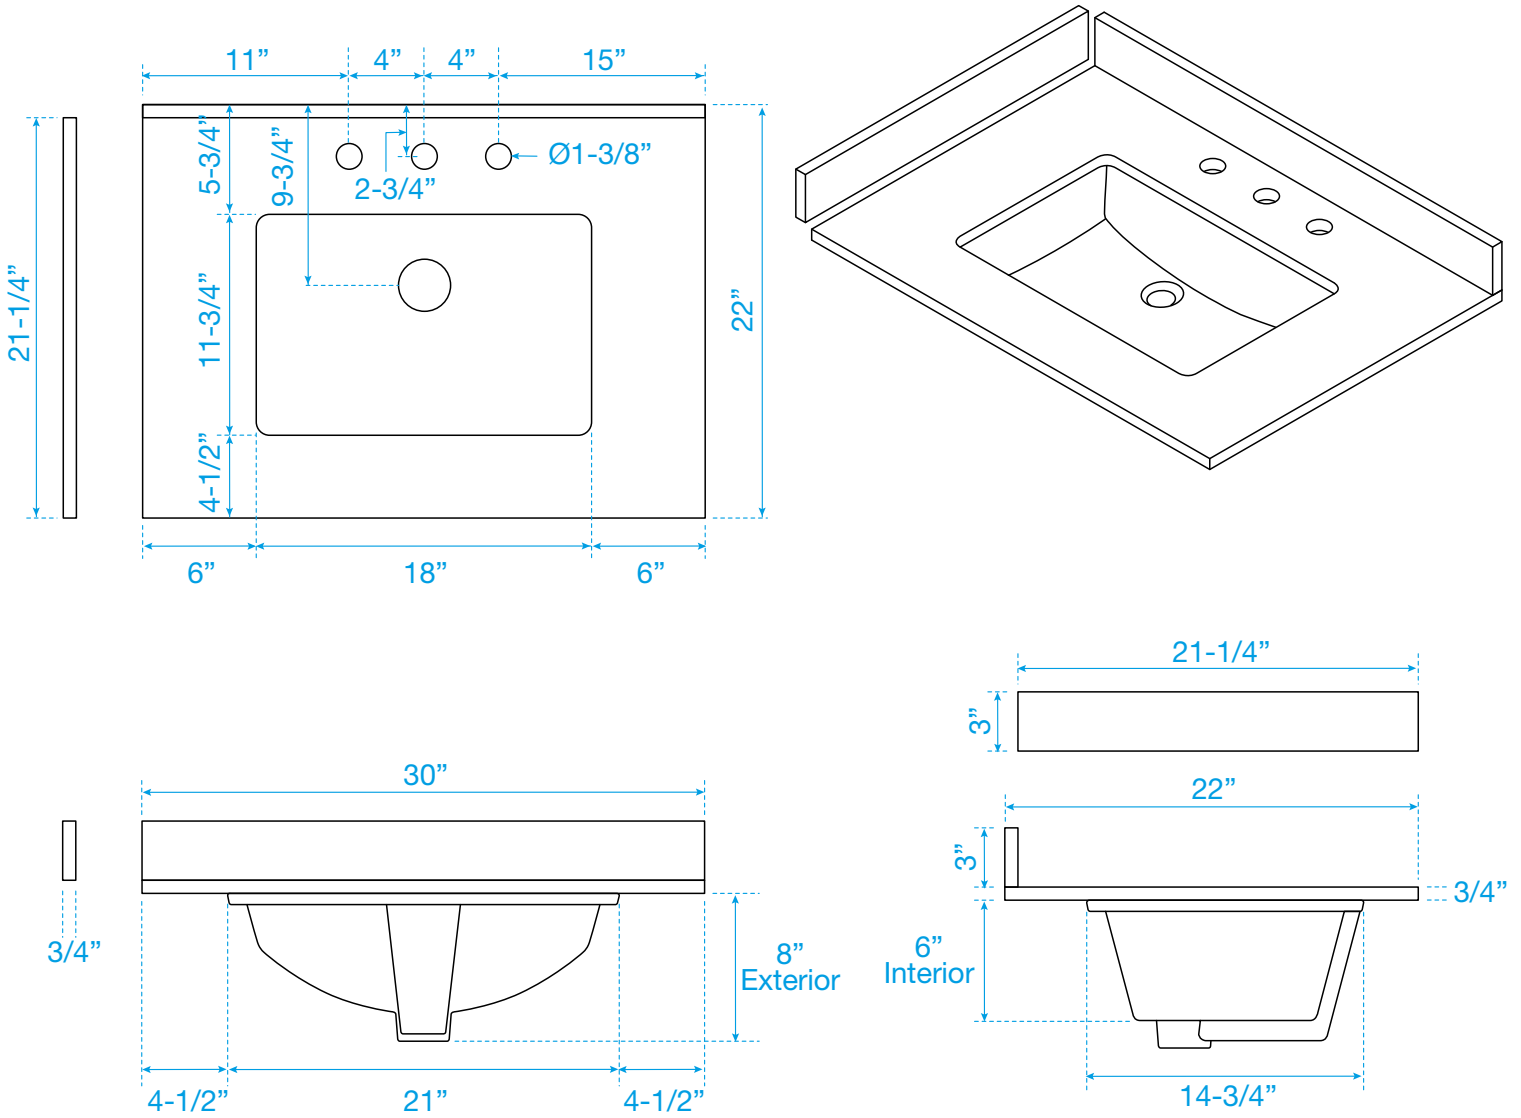

# WYNDHAM COLLECTION

TOP VIEW OF VANITY CABINET

Note\*: All measurements are  $\pm 1/4$ ".

WC-1111-30-SGL  
Quartz

# WYNDHAM COLLECTION

Note: Side splash is reversible. All measurements are  $\pm 1/4\text{'}$ .

WC-QC3-30-SGL-TOP