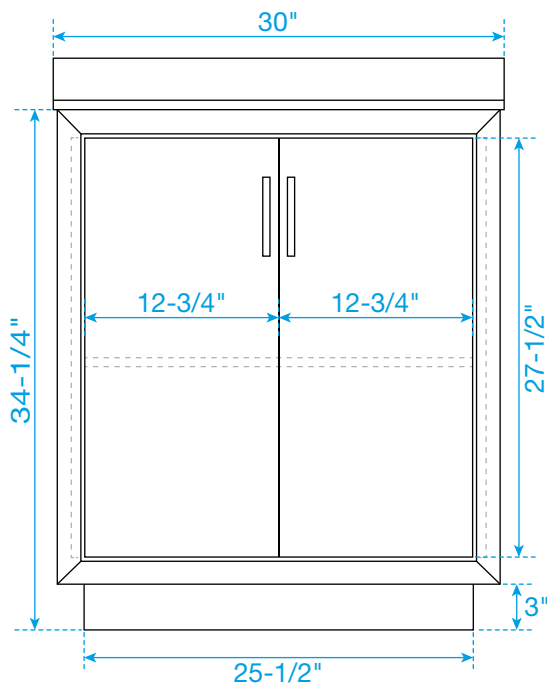

# WYNDHAM COLLECTION

TOP VIEW OF VANITY CABINET

Note\*: All measurements are  $\pm 1/4$ ".

WC-1111-30-SGL  
Quartz

# WYNDHAM COLLECTION

Note: Side splash is reversible. All measurements are  $\pm 1/4\text{'}$ .

WC-QC3-30-SGL-TOP