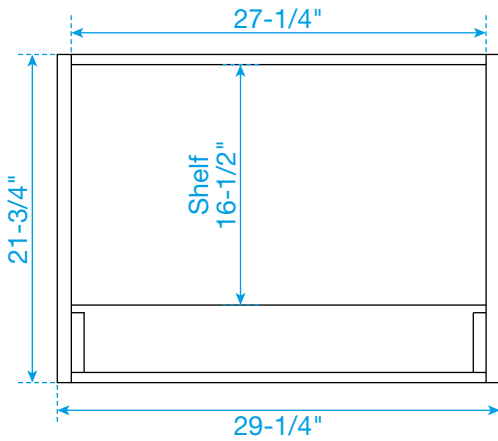

# WYNDHAM COLLECTION

TOP VIEW OF VANITY CABINET

Note\*: All measurements are  $\pm 1/4$ ".

WC-1111-30-SGL  
Quartz

# WYNDHAM COLLECTION

Note: Side splash is reversible. All measurements are  $\pm 1/4\text{'}$ .

WC-QC3-30-SGL-TOP