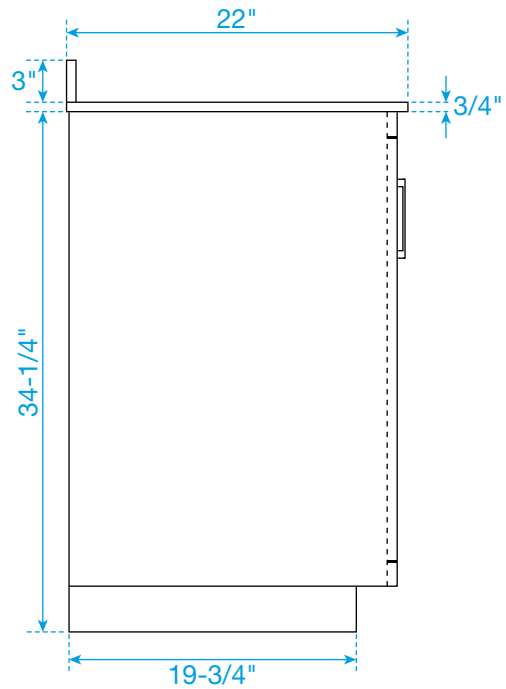

# WYNDHAM COLLECTION

TOP VIEW OF VANITY CABINET

Note\*: All measurements are  $\pm 1/4$ ".

WC-1111-30-SGL  
Quartz

# WYNDHAM COLLECTION

Note: Side splash is reversible. All measurements are  $\pm 1/4\text{'}$ .

WC-QC3-30-SGL-TOP