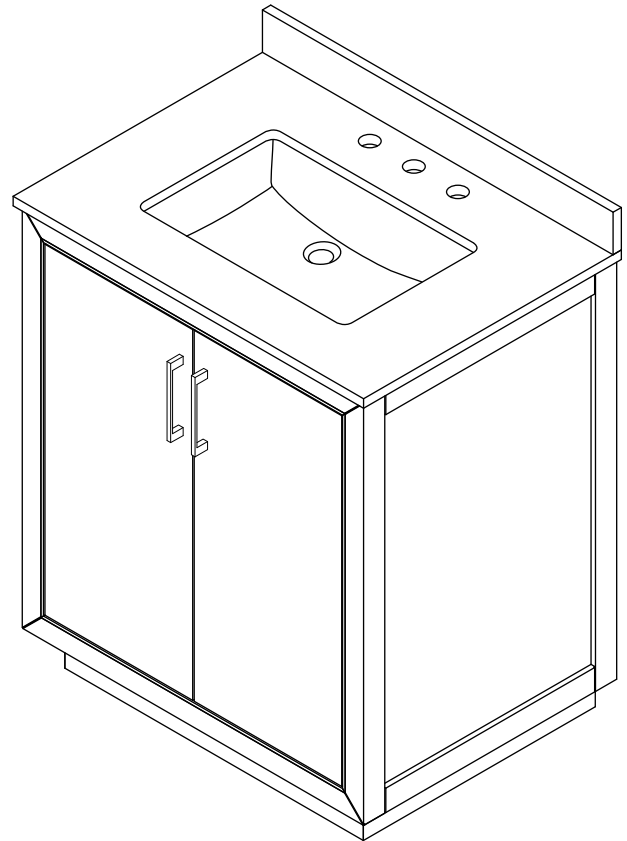

# WYNDHAM COLLECTION

TOP VIEW OF VANITY CABINET

Note\*: All measurements are  $\pm 1/4$ ".

WC-1111-30-SGL  
Quartz

# WYNDHAM COLLECTION

Note: Side splash is reversible. All measurements are  $\pm 1/4\text{'}$ .

WC-QC3-30-SGL-TOP