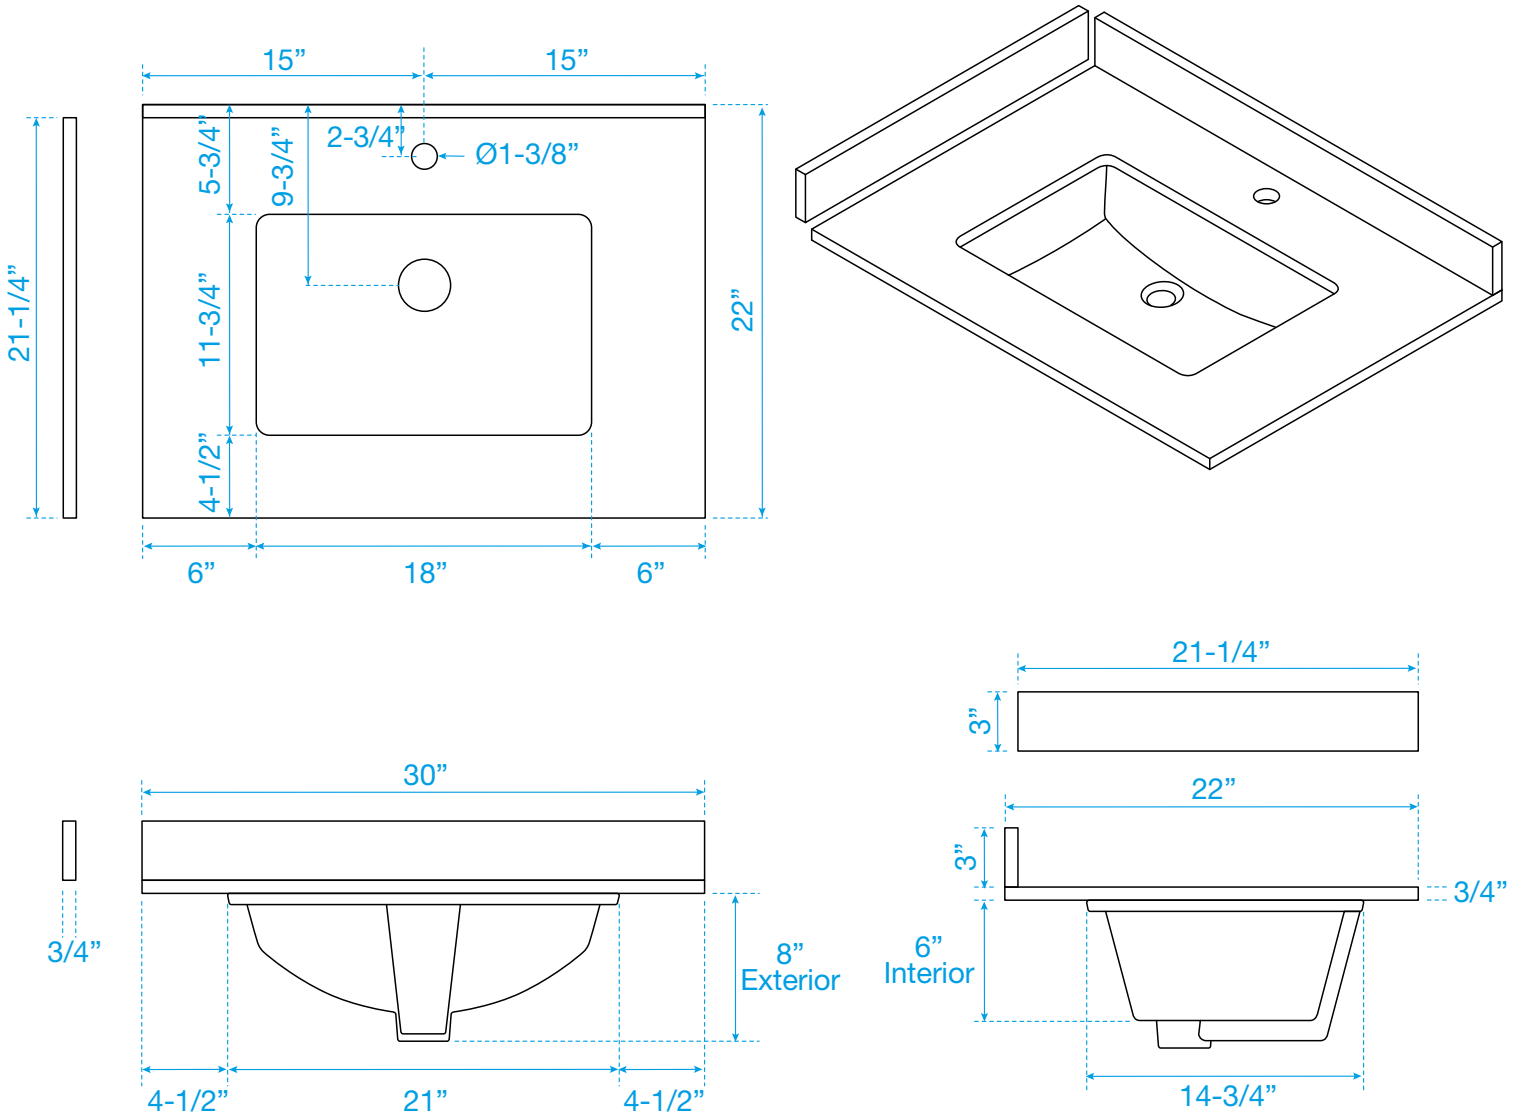

WYNDHAM COLLECTION

TOP VIEW OF VANITY CABINET

Note*: All measurements are $\pm 1/4"$.

WC-1111-30-SGL
Quartz

WYNDHAM COLLECTION

Note: Side splash is reversible. All measurements are $\pm 1/4\text{"}$.

WC-QCI-30-SGL-TOP