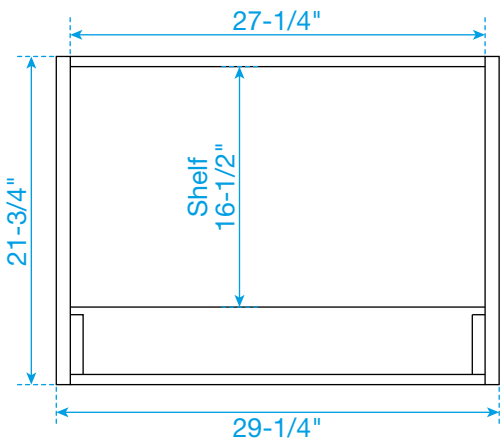

WYNDHAM COLLECTION

TOP VIEW OF VANITY CABINET

Note*: All measurements are $\pm 1/4"$.

WC-1111-30-SGL
Quartz

WYNDHAM COLLECTION

Note: Side splash is reversible. All measurements are $\pm 1/4\text{"}$.

WC-QCI-30-SGL-TOP