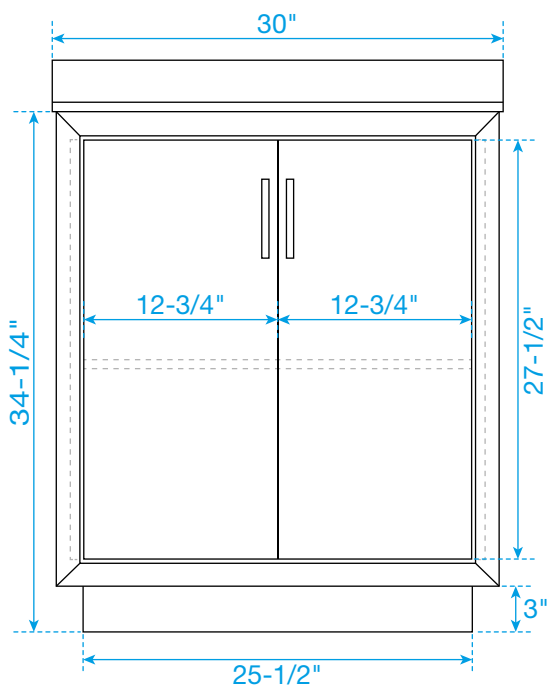

WYNDHAM COLLECTION

TOP VIEW OF VANITY CABINET

Note*: All measurements are $\pm 1/4"$.

WC-1111-30-SGL
Quartz

WYNDHAM COLLECTION

Note: Side splash is reversible. All measurements are $\pm 1/4\text{"}$.

WC-QCI-30-SGL-TOP