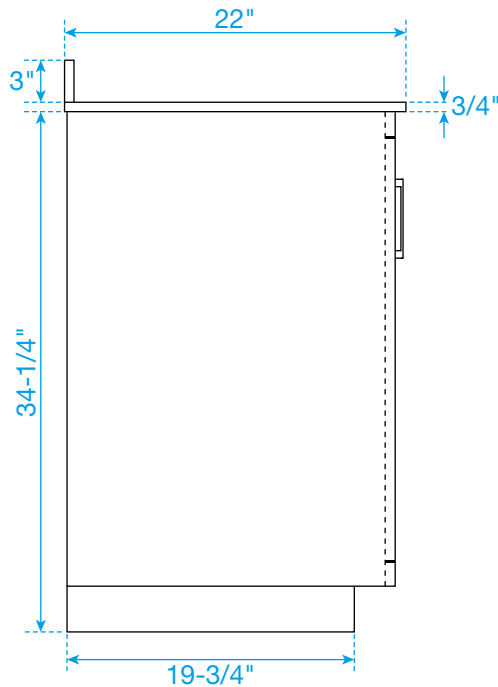

WYNDHAM COLLECTION

TOP VIEW OF VANITY CABINET

Note*: All measurements are $\pm 1/4"$.

WC-1111-30-SGL
Quartz

WYNDHAM COLLECTION

Note: Side splash is reversible. All measurements are $\pm 1/4\text{"}$.

WC-QCI-30-SGL-TOP