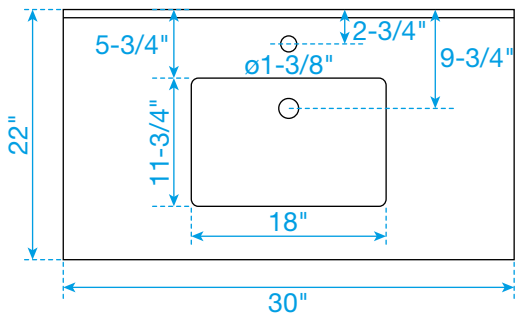

WYNDHAM COLLECTION

TOP VIEW OF VANITY CABINET

Note*: All measurements are $\pm 1/4"$.

WC-1111-30-SGL
Quartz

WYNDHAM COLLECTION

Note: Side splash is reversible. All measurements are $\pm 1/4\text{"}$.

WC-QCI-30-SGL-TOP