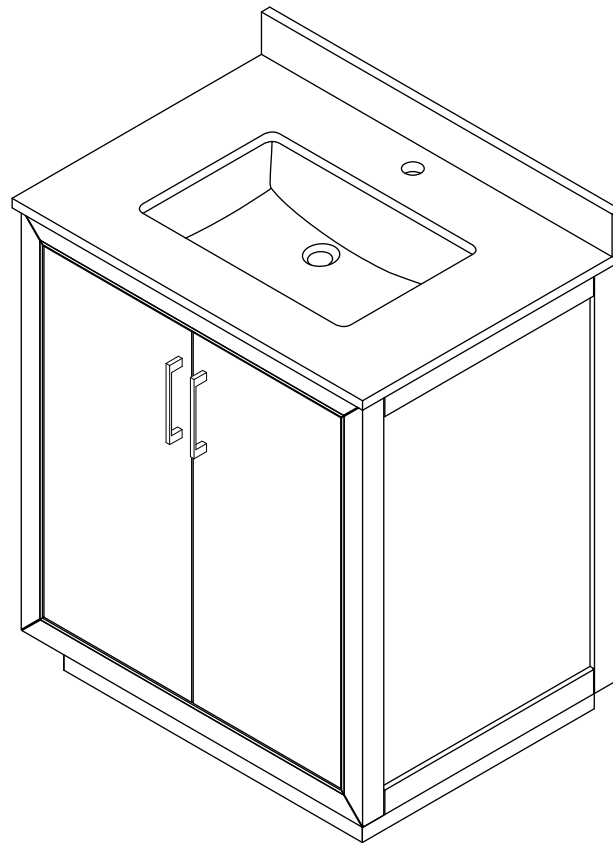

WYNDHAM COLLECTION

TOP VIEW OF VANITY CABINET

Note*: All measurements are $\pm 1/4"$.

WC-1111-30-SGL
Quartz

WYNDHAM COLLECTION

Note: Side splash is reversible. All measurements are $\pm 1/4\text{"}$.

WC-QCI-30-SGL-TOP