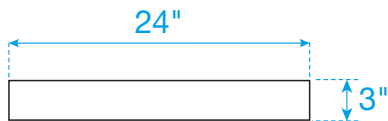

WYNDHAM COLLECTION

Edge Profile - Eased

Note - All Measurements are $\pm 1/4"$.

Replacement for Wyndham Collection products (except Andover).

Products from other brands may not be compatible.

Cultured marble is created in batches and slight variations from batch to batch are possible. We cannot guarantee an exact match to your existing counter.