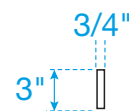

WYNDHAM COLLECTION

Edge Profile - Eased

Note - All Measurements are $\pm 1/4"$.

Replacement for Wyndham Collection products (except Andover).

Products from other brands may not be compatible.

Cultured marble is created in batches and slight variations from batch to batch are possible. We cannot guarantee an exact match to your existing counter.