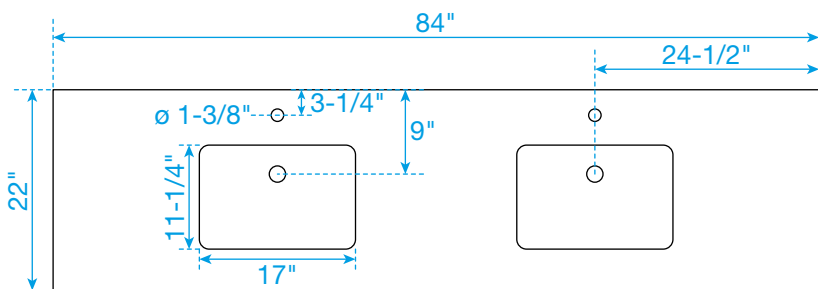

# WYNDHAM COLLECTION

TOP VIEW OF VANITY CABINET

\*Note: Due to high probability of breakage, the backsplash comes in two pieces, cut from the same piece. All measurements are  $\pm 1/4"$ .

## WC-1414-84-DBL