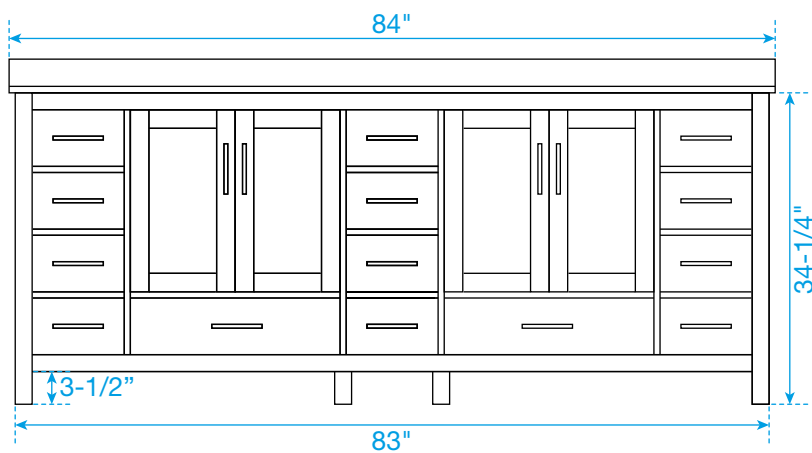

# WYNDHAM COLLECTION

TOP VIEW OF VANITY CABINET

\*Note: Due to high probability of breakage, the backsplash comes in two pieces, cut from the same piece. All measurements are  $\pm 1/4"$ .

## WC-1414-84-DBL