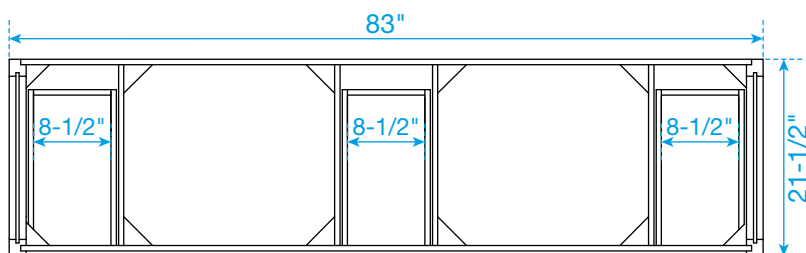

# WYNDHAM COLLECTION

TOP VIEW OF VANITY CABINET

\*Note: Due to high probability of breakage, the backsplash comes in two pieces, cut from the same piece. All measurements are  $\pm 1/4"$ .