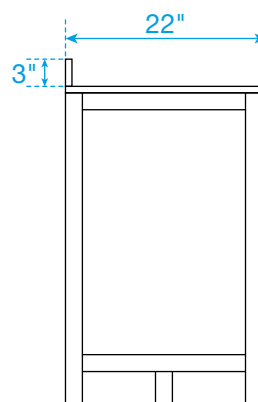

# WYNDHAM COLLECTION

TOP VIEW OF VANITY CABINET

\*Note: Due to high probability of breakage, the backsplash comes in two pieces, cut from the same piece. All measurements are  $\pm 1/4"$ .

## WC-1414-84-DBL