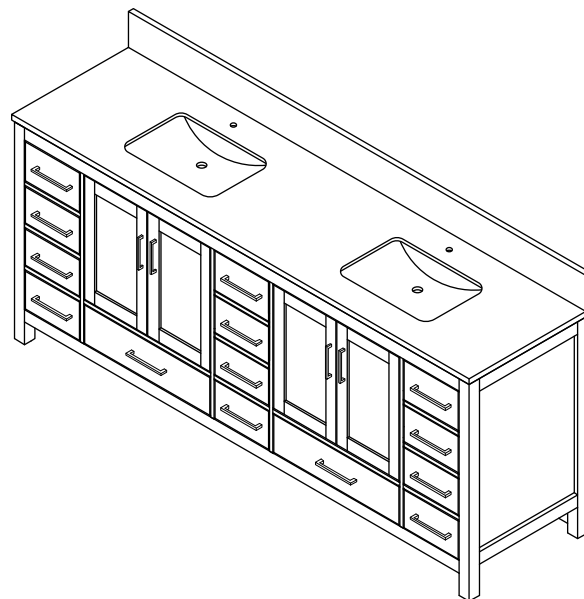

# WYNDHAM COLLECTION

TOP VIEW OF VANITY CABINET

\*Note: Due to high probability of breakage, the backsplash comes in two pieces, cut from the same piece. All measurements are  $\pm 1/4"$ .

## WC-1414-84-DBL