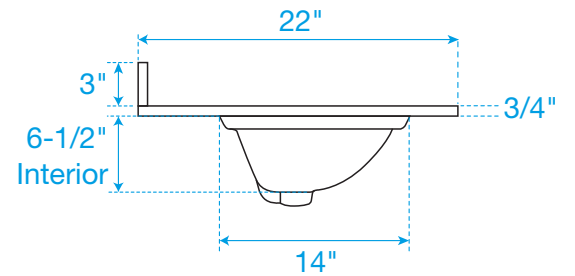

WYNDHAM COLLECTION

TOP VIEW OF VANITY CABINET

*Note: All measurements are $\pm 1/4$ ".

WC-2424-24-SGL

WYNDHAM COLLECTION

Side splash is reversible.
Note: All measurements are $\pm 1/4"$.

WC-VCA-24-SGL-TOP