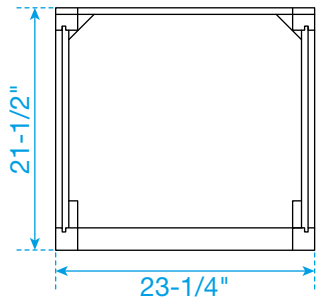

WYNDHAM COLLECTION

TOP VIEW OF VANITY CABINET

*Note: All measurements are $\pm 1/4$ ".

WC-2424-24-SGL

WYNDHAM COLLECTION

Side splash is reversible.
Note: All measurements are $\pm 1/4"$.

WC-VCA-24-SGL-TOP