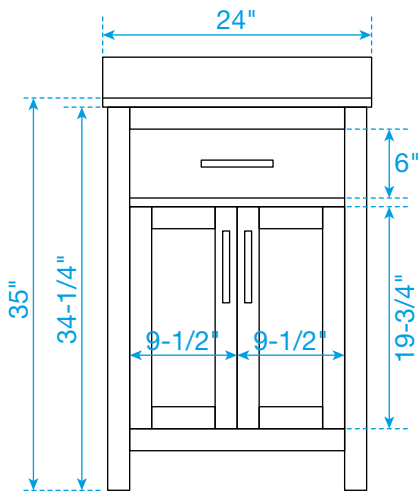

WYNDHAM COLLECTION

TOP VIEW OF VANITY CABINET

*Note: All measurements are $\pm 1/4$ ".

WC-2424-24-SGL

WYNDHAM COLLECTION

Side splash is reversible.
Note: All measurements are $\pm 1/4"$.

WC-VCA-24-SGL-TOP