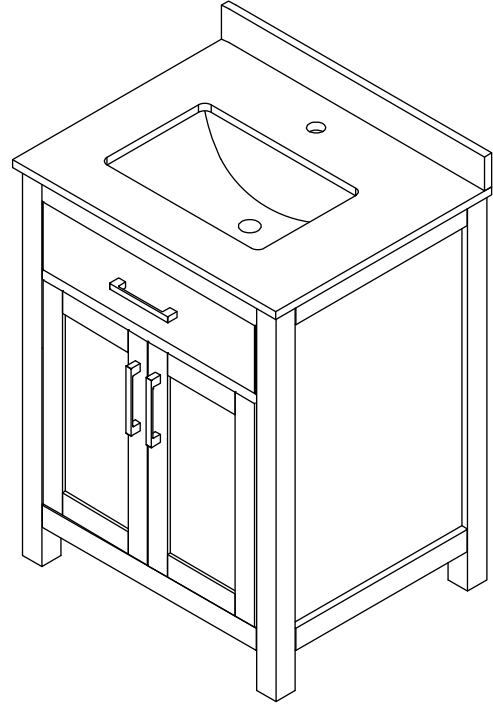

WYNDHAM COLLECTION

TOP VIEW OF VANITY CABINET

*Note: All measurements are $\pm 1/4$ ".

WC-2424-24-SGL

WYNDHAM COLLECTION

Side splash is reversible.
Note: All measurements are $\pm 1/4"$.

WC-VCA-24-SGL-TOP