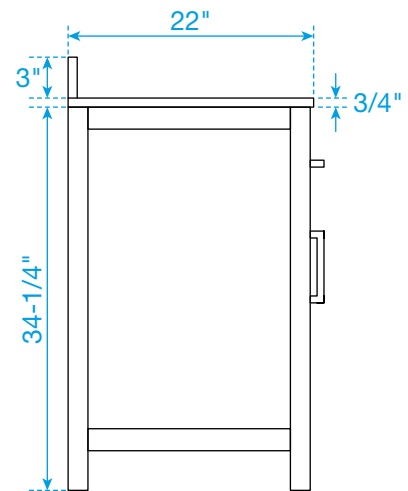

WYNDHAM COLLECTION

TOP VIEW OF VANITY CABINET

*Note: All measurements are $\pm 1/4$ ".

WC-2424-24-SGL

WYNDHAM COLLECTION

Side splash is reversible.
Note: All measurements are $\pm 1/4"$.

WC-VCA-24-SGL-TOP