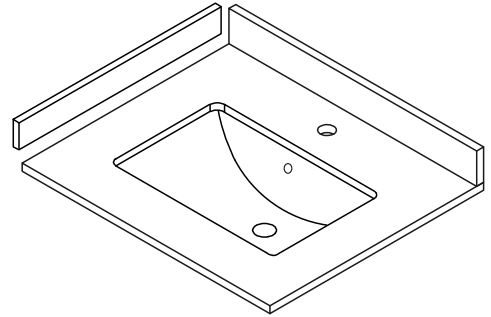

WYNDHAM COLLECTION

TOP VIEW OF VANITY CABINET

*Note: All measurements are $\pm 1/4$ ".

WC-2424-24-SGL

WYNDHAM COLLECTION

Side splash is reversible.
Note: All measurements are $\pm 1/4"$.

WC-VCA-24-SGL-TOP