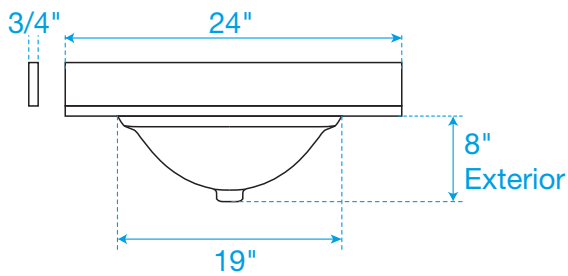

WYNDHAM COLLECTION

TOP VIEW OF VANITY CABINET

*Note: All measurements are $\pm 1/4$ ".

WC-2424-24-SGL

WYNDHAM COLLECTION

Side splash is reversible.
Note: All measurements are $\pm 1/4"$.

WC-VCA-24-SGL-TOP