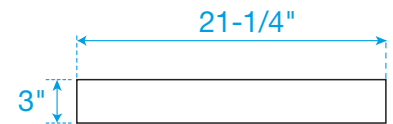

WYNDHAM COLLECTION

TOP VIEW OF VANITY CABINET

*Note: All measurements are $\pm 1/4$ ".

WC-2424-24-SGL

WYNDHAM COLLECTION

Side splash is reversible.
Note: All measurements are $\pm 1/4"$.

WC-VCA-24-SGL-TOP