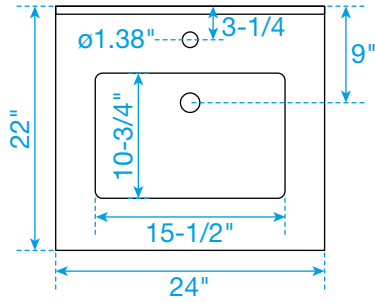

WYNDHAM COLLECTION

TOP VIEW OF VANITY CABINET

*Note: All measurements are $\pm 1/4$ ".

WC-2424-24-SGL

WYNDHAM COLLECTION

Side splash is reversible.
Note: All measurements are $\pm 1/4"$.

WC-VCA-24-SGL-TOP