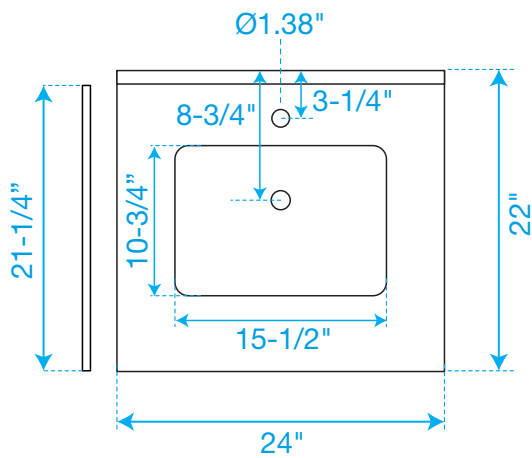

WYNDHAM COLLECTION

TOP VIEW OF VANITY CABINET

*Note: All measurements are $\pm 1/4$ ".

WC-2424-24-SGL

WYNDHAM COLLECTION

Side splash is reversible.
Note: All measurements are $\pm 1/4"$.

WC-VCA-24-SGL-TOP