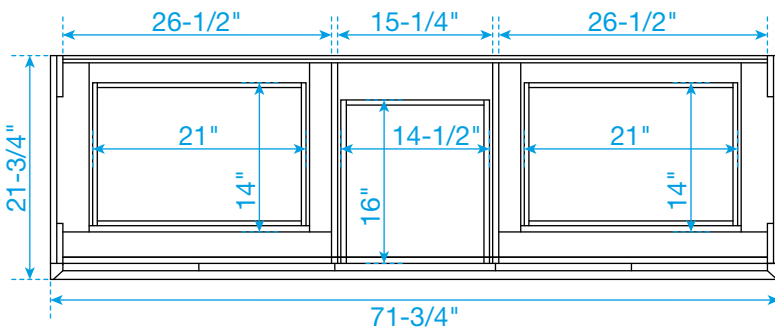

# WYNDHAM COLLECTION

TOP VIEW OF VANITY CABINET

\*Note: Due to high probability of breakage, the backsplash comes in two pieces, cut from the same piece. All measurements are  $\pm 1/4$ ".