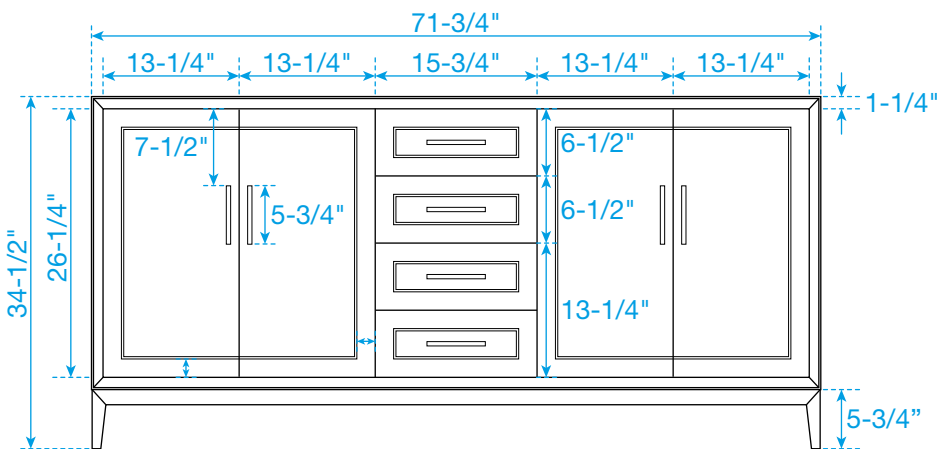

# WYNDHAM COLLECTION

TOP VIEW OF VANITY CABINET

\*Note: Due to high probability of breakage, the backsplash comes in two pieces, cut from the same piece. All measurements are  $\pm 1/4$ ".