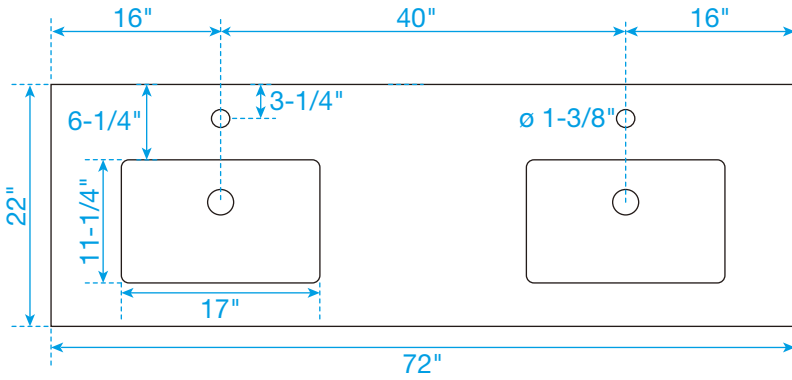

# WYNDHAM COLLECTION

TOP VIEW OF VANITY CABINET

\*Note: Due to high probability of breakage, the backsplash comes in two pieces, cut from the same piece. All measurements are  $\pm 1/4$ ".