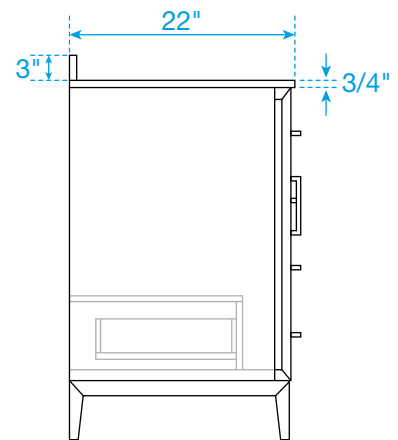

# WYNDHAM COLLECTION

TOP VIEW OF VANITY CABINET

\*Note: Due to high probability of breakage, the backsplash comes in two pieces, cut from the same piece. All measurements are  $\pm 1/4$ ".