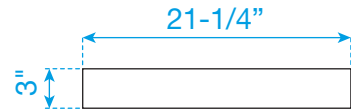

# WYNDHAM COLLECTION

TOP VIEW OF VANITY CABINET

\*Note: All measurements are  $\pm 1/4"$ .

# WYNDHAM COLLECTION

Side splash is reversible.  
Note: All Measurements are  $\pm 1/4"$ .

WC-VCA-48-SGL-TOP