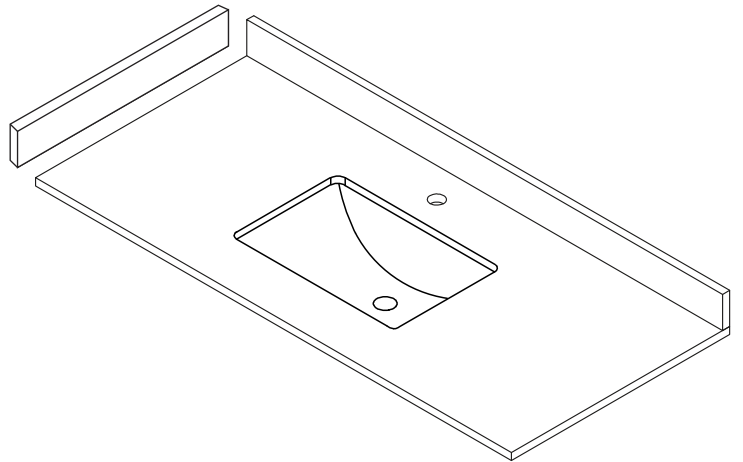

# WYNDHAM COLLECTION

TOP VIEW OF VANITY CABINET

\*Note: All measurements are  $\pm 1/4"$ .

## WC-5151-48-SGL

# WYNDHAM COLLECTION

Side splash is reversible.  
Note: All Measurements are  $\pm 1/4"$ .

WC-VCA-48-SGL-TOP