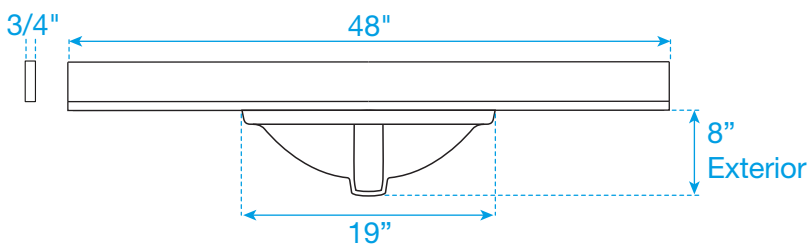

# WYNDHAM COLLECTION

TOP VIEW OF VANITY CABINET

\*Note: All measurements are  $\pm 1/4"$ .

## WC-5151-48-SGL

# WYNDHAM COLLECTION

Side splash is reversible.  
Note: All Measurements are  $\pm 1/4"$ .

WC-VCA-48-SGL-TOP