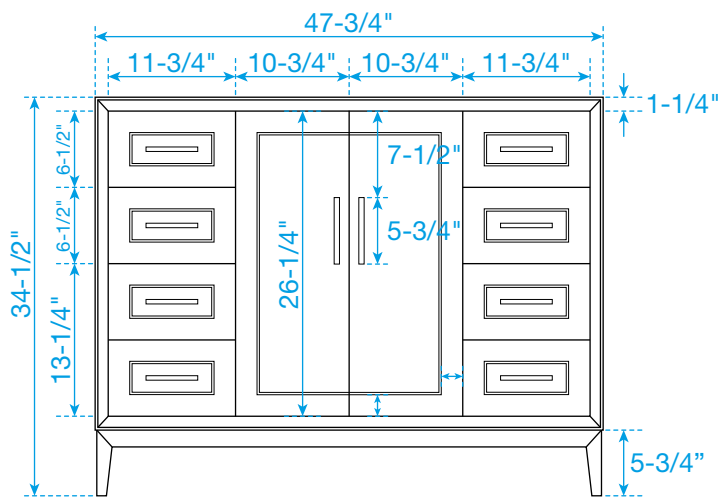

# WYNDHAM COLLECTION

TOP VIEW OF VANITY CABINET

\*Note: All measurements are  $\pm 1/4"$ .

## WC-5151-48-SGL

# WYNDHAM COLLECTION

Side splash is reversible.  
Note: All Measurements are  $\pm 1/4"$ .

WC-VCA-48-SGL-TOP