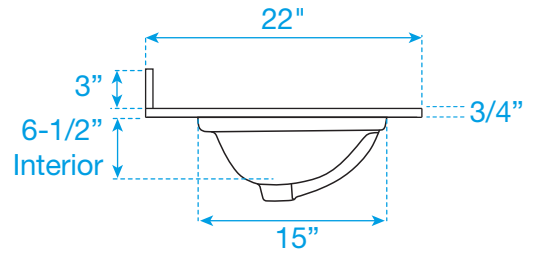

# WYNDHAM COLLECTION

TOP VIEW OF VANITY CABINET

\*Note: All measurements are  $\pm 1/4"$ .

# WYNDHAM COLLECTION

Side splash is reversible.  
Note: All Measurements are  $\pm 1/4"$ .

WC-VCA-48-SGL-TOP