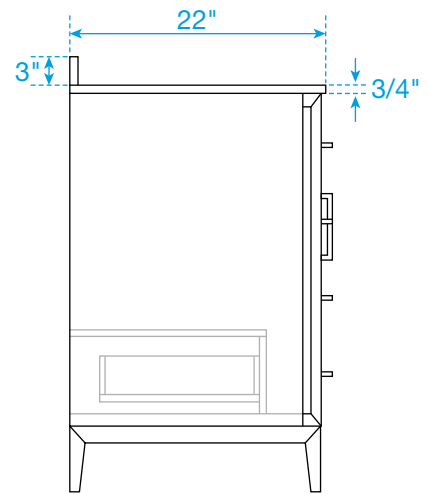

# WYNDHAM COLLECTION

TOP VIEW OF VANITY CABINET

\*Note: All measurements are  $\pm 1/4"$ .

## WC-5151-48-SGL

# WYNDHAM COLLECTION

Side splash is reversible.  
Note: All Measurements are  $\pm 1/4"$ .

WC-VCA-48-SGL-TOP