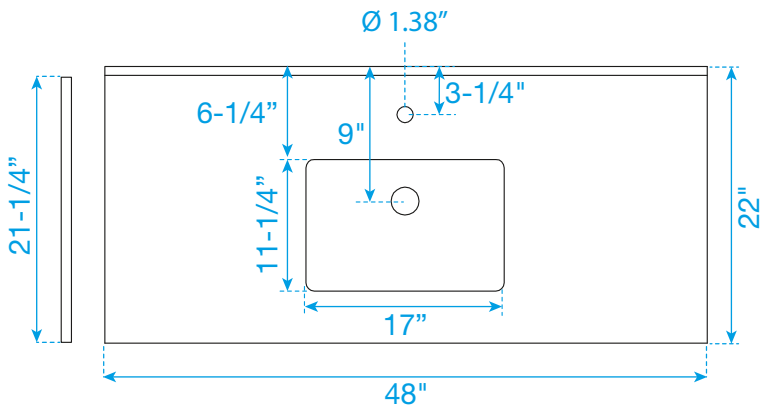

# WYNDHAM COLLECTION

TOP VIEW OF VANITY CABINET

\*Note: All measurements are  $\pm 1/4"$ .

## WC-5151-48-SGL

# WYNDHAM COLLECTION

Side splash is reversible.  
Note: All Measurements are  $\pm 1/4"$ .

WC-VCA-48-SGL-TOP