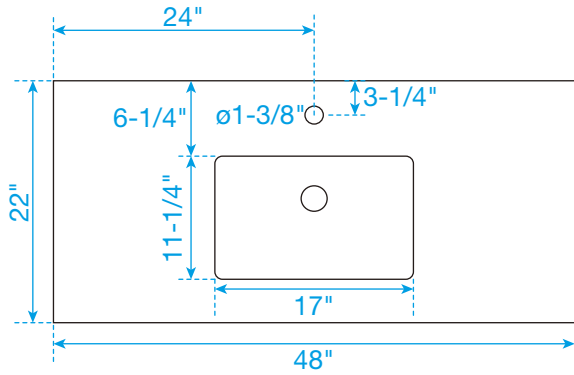

# WYNDHAM COLLECTION

TOP VIEW OF VANITY CABINET

\*Note: All measurements are  $\pm 1/4"$ .

## WC-5151-48-SGL

# WYNDHAM COLLECTION

Side splash is reversible.  
Note: All Measurements are  $\pm 1/4"$ .

WC-VCA-48-SGL-TOP