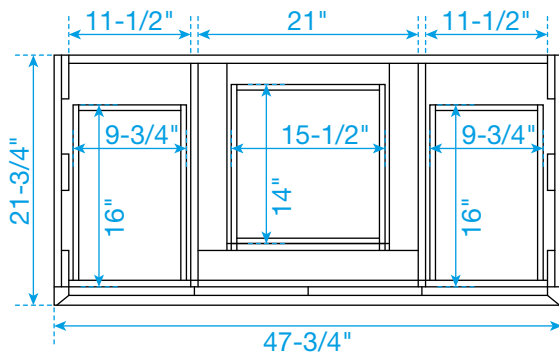

# WYNDHAM COLLECTION

TOP VIEW OF VANITY CABINET

\*Note: All measurements are  $\pm 1/4"$ .

# WYNDHAM COLLECTION

Side splash is reversible.  
Note: All Measurements are  $\pm 1/4"$ .

WC-VCA-48-SGL-TOP