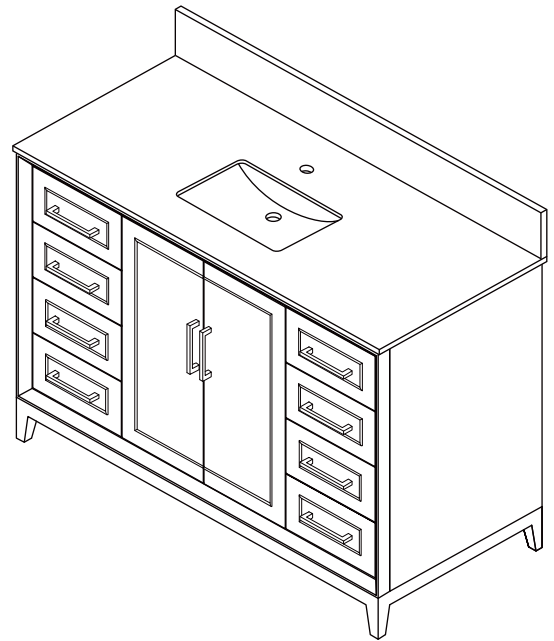

# WYNDHAM COLLECTION

TOP VIEW OF VANITY CABINET

\*Note: All measurements are  $\pm 1/4"$ .

## WC-5151-48-SGL

# WYNDHAM COLLECTION

Side splash is reversible.  
Note: All Measurements are  $\pm 1/4"$ .

WC-VCA-48-SGL-TOP