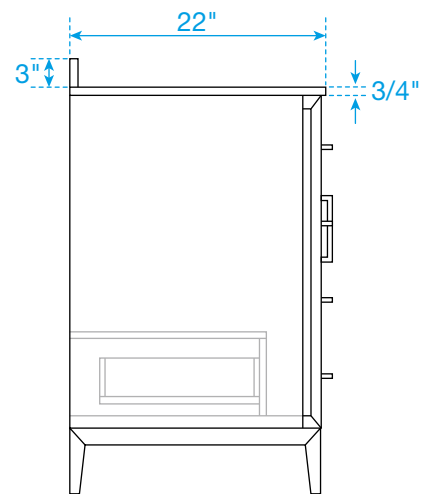

WYNDHAM COLLECTION

TOP VIEW OF VANITY CABINET

*Note: Due to high probability of breakage, the backsplash comes in two pieces, cut from the same piece. All measurements are $\pm 1/4$ ".

WC-5151-48-SGL