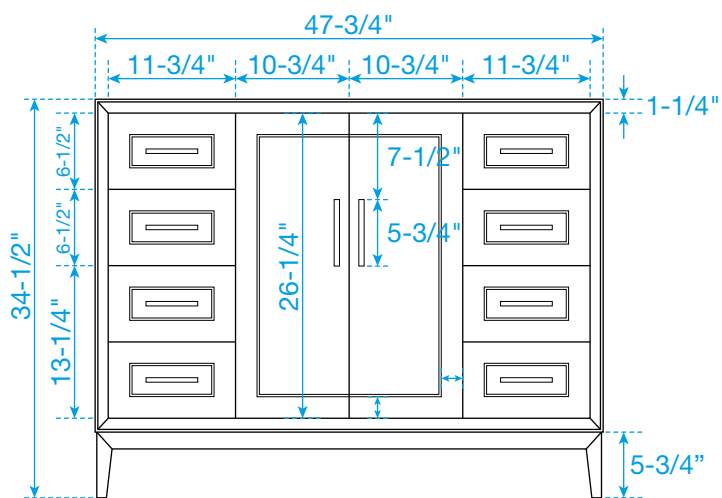

WYNDHAM COLLECTION

TOP VIEW OF VANITY CABINET

*Note: Due to high probability of breakage, the backsplash comes in two pieces, cut from the same piece. All measurements are $\pm 1/4$ ".

WC-5151-48-SGL