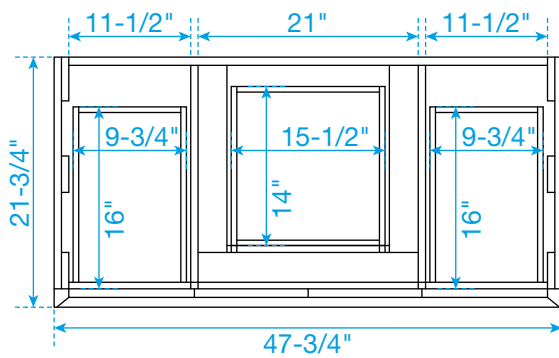

WYNDHAM COLLECTION

TOP VIEW OF VANITY CABINET

*Note: Due to high probability of breakage, the backsplash comes in two pieces, cut from the same piece. All measurements are $\pm 1/4$ ".

WC-5151-48-SGL