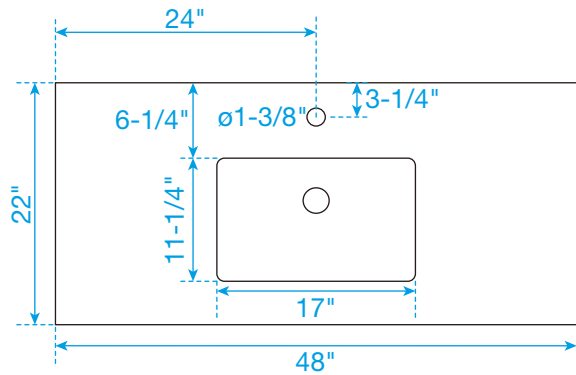

WYNDHAM COLLECTION

TOP VIEW OF VANITY CABINET

*Note: Due to high probability of breakage, the backsplash comes in two pieces, cut from the same piece. All measurements are $\pm 1/4$ ".

WC-5151-48-SGL