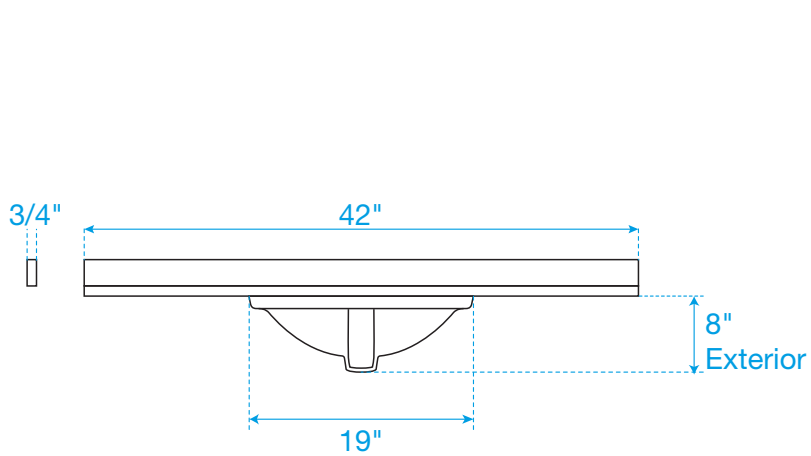

# WYNDHAM COLLECTION

TOP VIEW OF VANITY CABINET

\*Note: All measurements are  $\pm 1/4$ ".

# WYNDHAM COLLECTION

Side splash is reversible.  
Note: All measurements are  $\pm 1/4"$ .

WC-VCA-42-SGL-TOP