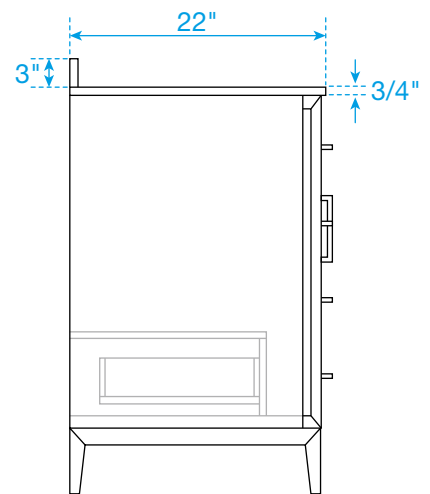

# WYNDHAM COLLECTION

TOP VIEW OF VANITY CABINET

\*Note: All measurements are  $\pm 1/4$ ".

# WYNDHAM COLLECTION

Side splash is reversible.  
Note: All measurements are  $\pm 1/4"$ .

WC-VCA-42-SGL-TOP