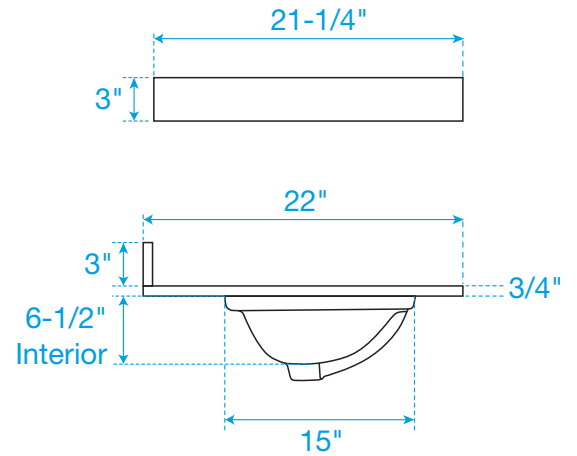

# WYNDHAM COLLECTION

TOP VIEW OF VANITY CABINET

\*Note: All measurements are  $\pm 1/4$ ".

# WYNDHAM COLLECTION

Side splash is reversible.  
Note: All measurements are  $\pm 1/4"$ .

WC-VCA-42-SGL-TOP