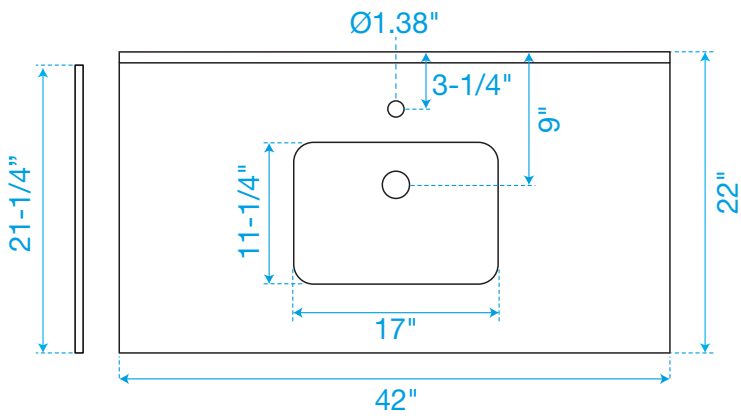

# WYNDHAM COLLECTION

TOP VIEW OF VANITY CABINET

\*Note: All measurements are  $\pm 1/4$ ".

# WYNDHAM COLLECTION

Side splash is reversible.  
Note: All measurements are  $\pm 1/4"$ .

WC-VCA-42-SGL-TOP