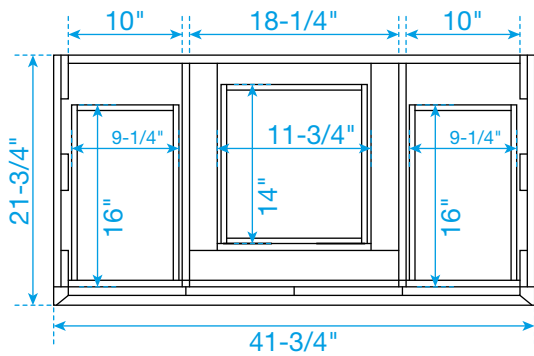

# WYNDHAM COLLECTION

TOP VIEW OF VANITY CABINET

\*Note: All measurements are  $\pm 1/4$ ".

# WYNDHAM COLLECTION

Side splash is reversible.  
Note: All measurements are  $\pm 1/4"$ .

WC-VCA-42-SGL-TOP