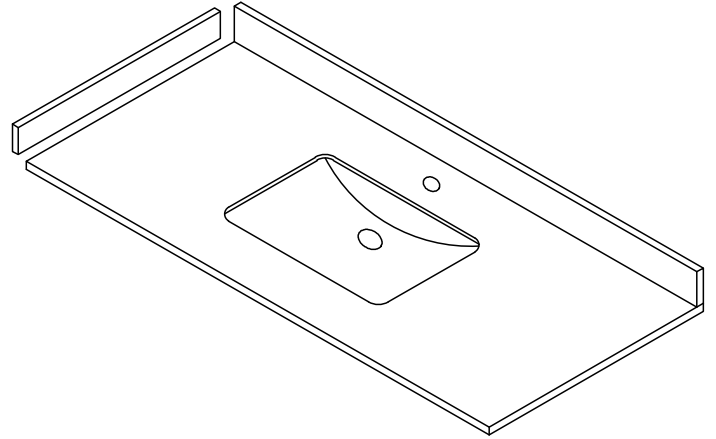

# WYNDHAM COLLECTION

TOP VIEW OF VANITY CABINET

\*Note: All measurements are  $\pm 1/4$ ".

## WC-5151-42-SGL

# WYNDHAM COLLECTION

Side splash is reversible.  
Note: All measurements are  $\pm 1/4"$ .

WC-VCA-42-SGL-TOP