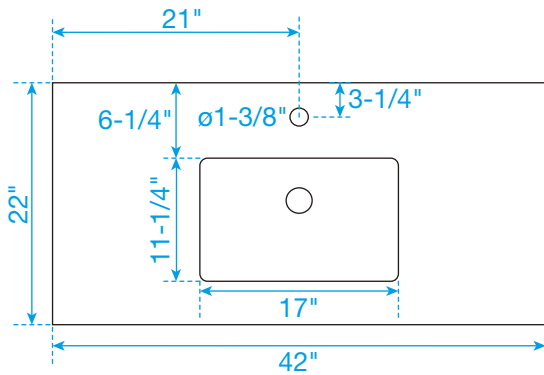

# WYNDHAM COLLECTION

TOP VIEW OF VANITY CABINET

\*Note: All measurements are  $\pm 1/4$ ".

# WYNDHAM COLLECTION

Side splash is reversible.  
Note: All measurements are  $\pm 1/4"$ .

WC-VCA-42-SGL-TOP