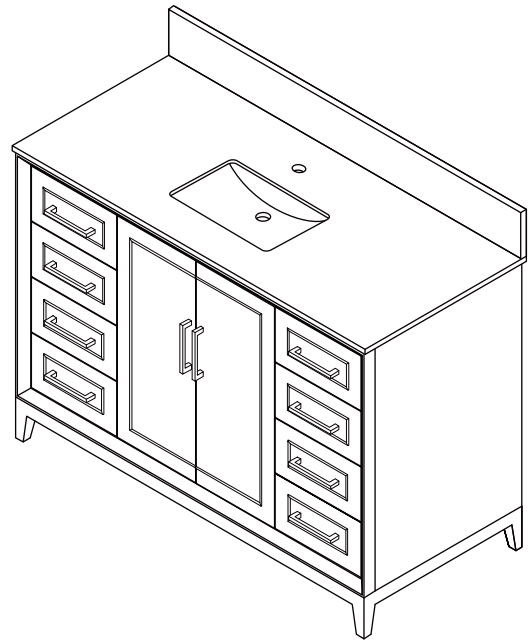

# WYNDHAM COLLECTION

TOP VIEW OF VANITY CABINET

\*Note: All measurements are  $\pm 1/4$ ".

## WC-5151-42-SGL

# WYNDHAM COLLECTION

Side splash is reversible.  
Note: All measurements are  $\pm 1/4"$ .

WC-VCA-42-SGL-TOP