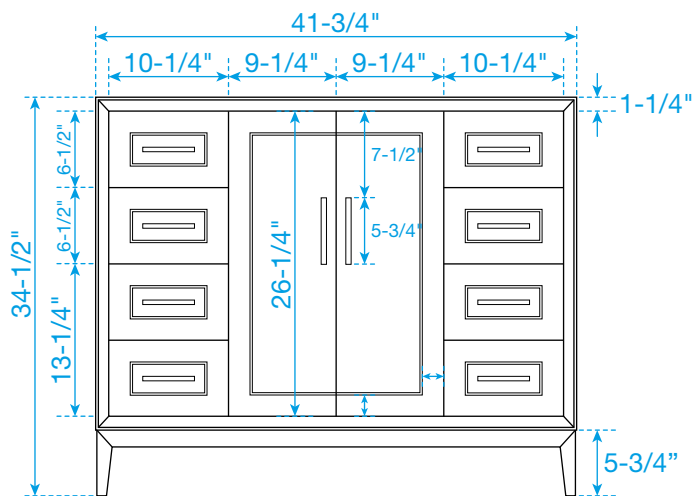

# WYNDHAM COLLECTION

TOP VIEW OF VANITY CABINET

\*Note: All measurements are  $\pm 1/4$ ".

# WYNDHAM COLLECTION

Side splash is reversible.  
Note: All measurements are  $\pm 1/4"$ .

WC-VCA-42-SGL-TOP