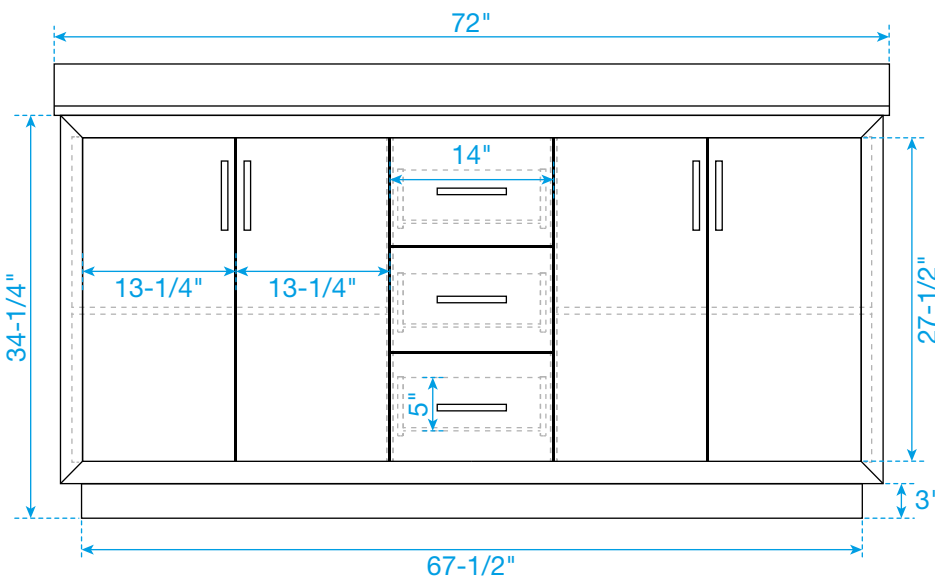

WYNDHAM COLLECTION

TOP VIEW OF VANITY CABINET

*Note: Due to high probability of breakage, the backsplash comes in two pieces, cut from the same piece. All measurements are $\pm 1/4"$.

WC-4141-72-DBL