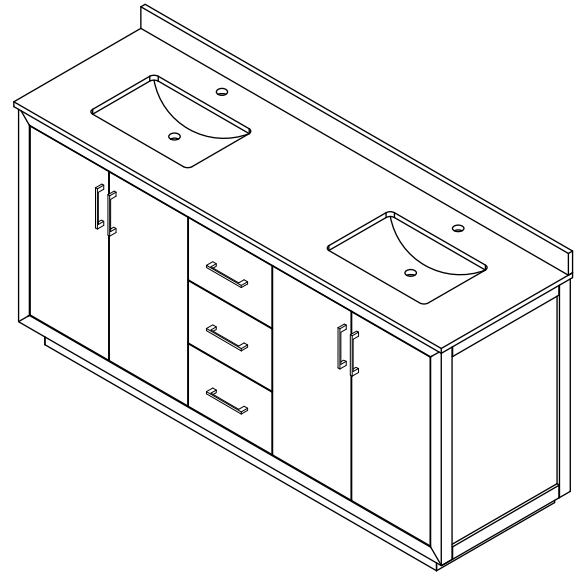

WYNDHAM COLLECTION

TOP VIEW OF VANITY CABINET

*Note: Due to high probability of breakage, the backsplash comes in two pieces, cut from the same piece. All measurements are $\pm 1/4"$.

WC-4141-72-DBL