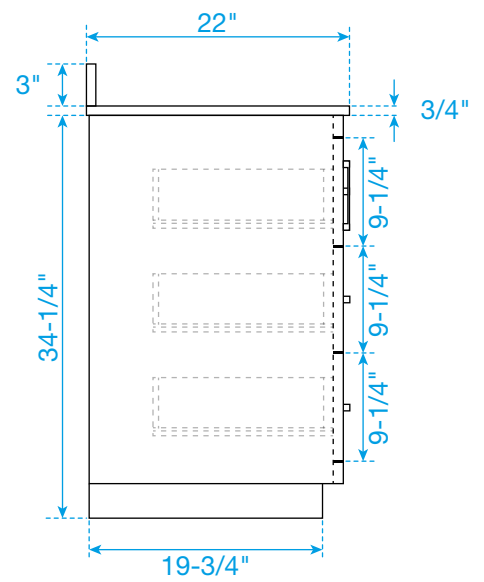

WYNDHAM COLLECTION

TOP VIEW OF VANITY CABINET

*Note: Due to high probability of breakage, the backsplash comes in two pieces, cut from the same piece. All measurements are $\pm 1/4"$.

WC-4141-72-DBL