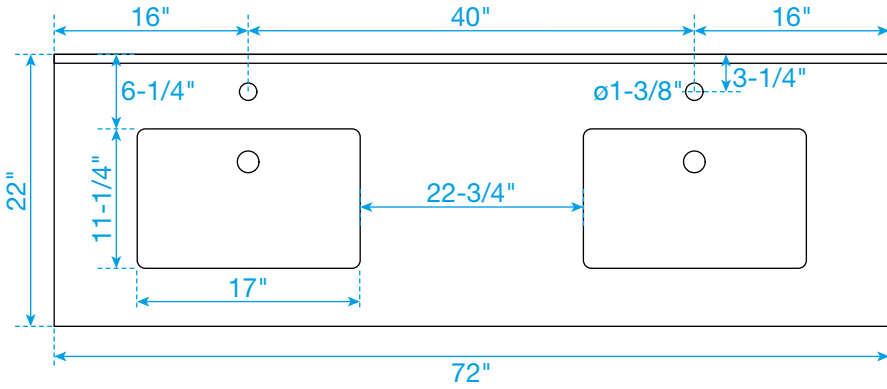

WYNDHAM COLLECTION

TOP VIEW OF VANITY CABINET

*Note: Due to high probability of breakage, the backsplash comes in two pieces, cut from the same piece. All measurements are $\pm 1/4"$.

WC-4141-72-DBL