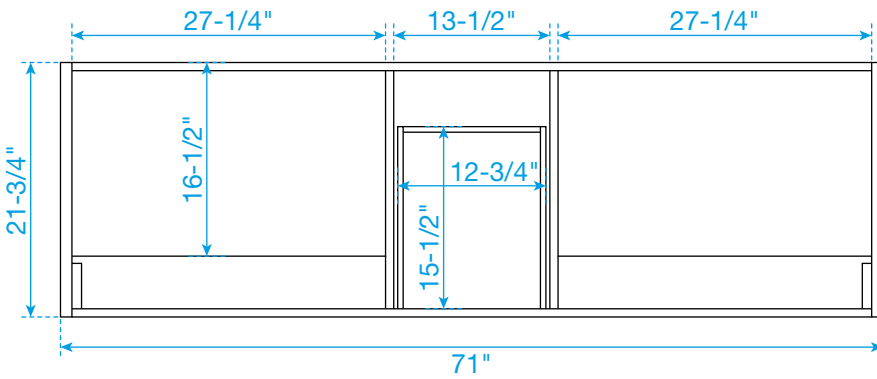

WYNDHAM COLLECTION

TOP VIEW OF VANITY CABINET

*Note: Due to high probability of breakage, the backsplash comes in two pieces, cut from the same piece. All measurements are $\pm 1/4"$.

WC-4141-72-DBL