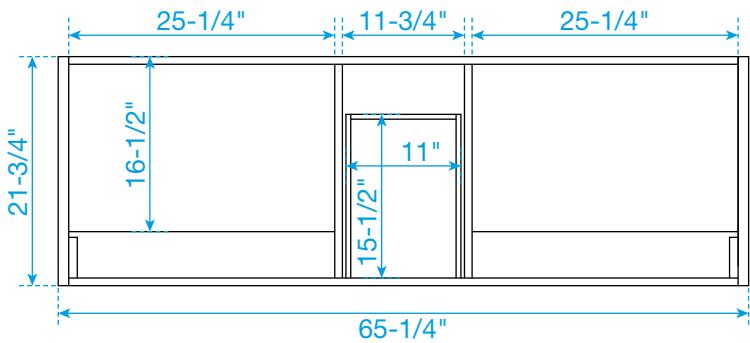

# WYNDHAM COLLECTION

TOP VIEW OF VANITY CABINET

\*Note: Due to high probability of breakage, the backsplash comes in two pieces, cut from the same piece. All measurements are  $\pm 1/4"$ .

# WYNDHAM COLLECTION

Side splash is reversible.  
 Note: Due to high probability of breakage, the backsplash comes in two pieces,  
 cut from the same piece. All measurements are  $\pm 1/4$ ".