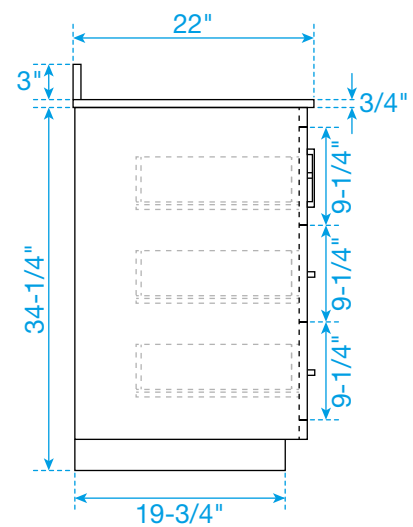

# WYNDHAM COLLECTION

TOP VIEW OF VANITY CABINET

\*Note: Due to high probability of breakage, the backsplash comes in two pieces, cut from the same piece. All measurements are  $\pm 1/4"$ .

## WC-4141-66-DBL

# WYNDHAM COLLECTION

Side splash is reversible.  
 Note: Due to high probability of breakage, the backsplash comes in two pieces,  
 cut from the same piece. All measurements are  $\pm 1/4$ ".