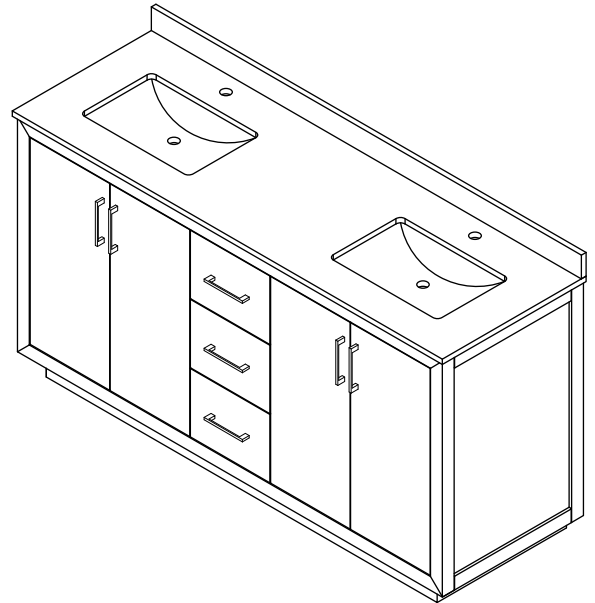

# WYNDHAM COLLECTION

TOP VIEW OF VANITY CABINET

\*Note: Due to high probability of breakage, the backsplash comes in two pieces, cut from the same piece. All measurements are  $\pm 1/4"$ .

## WC-4141-66-DBL

# WYNDHAM COLLECTION

Side splash is reversible.  
 Note: Due to high probability of breakage, the backsplash comes in two pieces,  
 cut from the same piece. All measurements are  $\pm 1/4$ ".