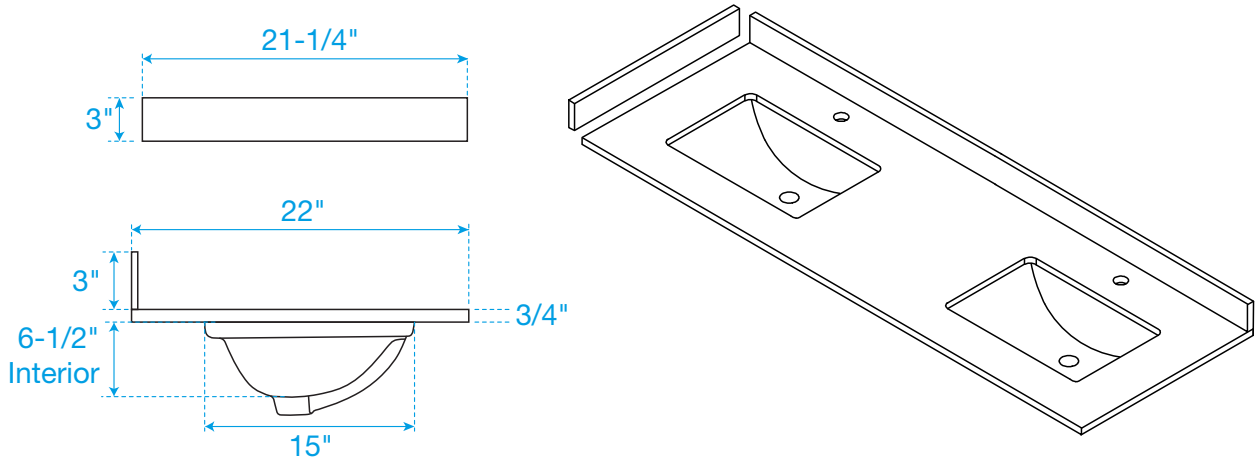

# WYNDHAM COLLECTION

TOP VIEW OF VANITY CABINET

\*Note: Due to high probability of breakage, the backsplash comes in two pieces, cut from the same piece. All measurements are  $\pm 1/4"$ .

# WYNDHAM COLLECTION

Side splash is reversible.  
 Note: Due to high probability of breakage, the backsplash comes in two pieces,  
 cut from the same piece. All measurements are  $\pm 1/4$ ".