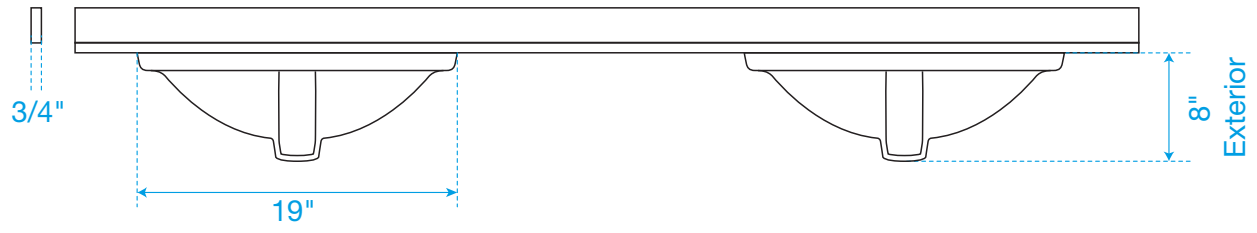

# WYNDHAM COLLECTION

TOP VIEW OF VANITY CABINET

\*Note: Due to high probability of breakage, the backsplash comes in two pieces, cut from the same piece. All measurements are  $\pm 1/4"$ .

# WYNDHAM COLLECTION

Side splash is reversible.  
 Note: Due to high probability of breakage, the backsplash comes in two pieces,  
 cut from the same piece. All measurements are  $\pm 1/4$ ".