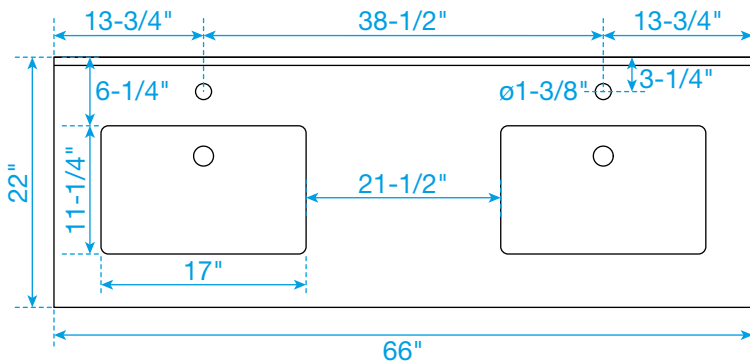

# WYNDHAM COLLECTION

TOP VIEW OF VANITY CABINET

\*Note: Due to high probability of breakage, the backsplash comes in two pieces, cut from the same piece. All measurements are  $\pm 1/4"$ .

# WYNDHAM COLLECTION

Side splash is reversible.  
 Note: Due to high probability of breakage, the backsplash comes in two pieces,  
 cut from the same piece. All measurements are  $\pm 1/4$ ".