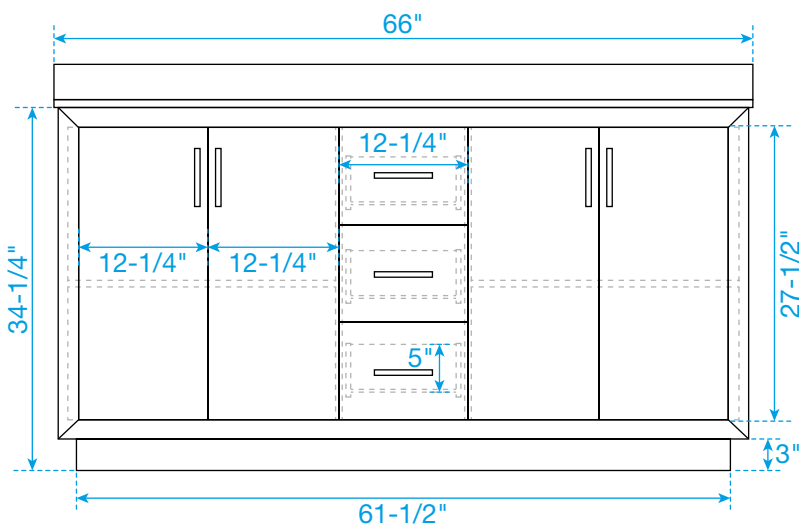

# WYNDHAM COLLECTION

TOP VIEW OF VANITY CABINET

\*Note: Due to high probability of breakage, the backsplash comes in two pieces, cut from the same piece. All measurements are  $\pm 1/4"$ .

## WC-4141-66-DBL

# WYNDHAM COLLECTION

Side splash is reversible.  
 Note: Due to high probability of breakage, the backsplash comes in two pieces,  
 cut from the same piece. All measurements are  $\pm 1/4$ ".