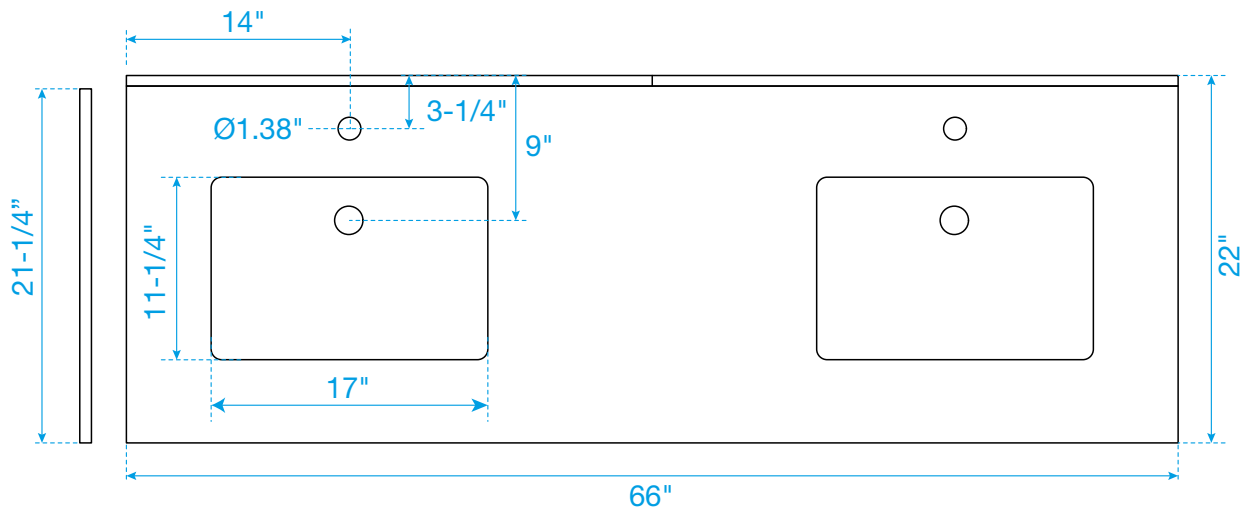

# WYNDHAM COLLECTION

TOP VIEW OF VANITY CABINET

\*Note: Due to high probability of breakage, the backsplash comes in two pieces, cut from the same piece. All measurements are  $\pm 1/4"$ .

## WC-4141-66-DBL

# WYNDHAM COLLECTION

Side splash is reversible.  
 Note: Due to high probability of breakage, the backsplash comes in two pieces,  
 cut from the same piece. All measurements are  $\pm 1/4$ ".